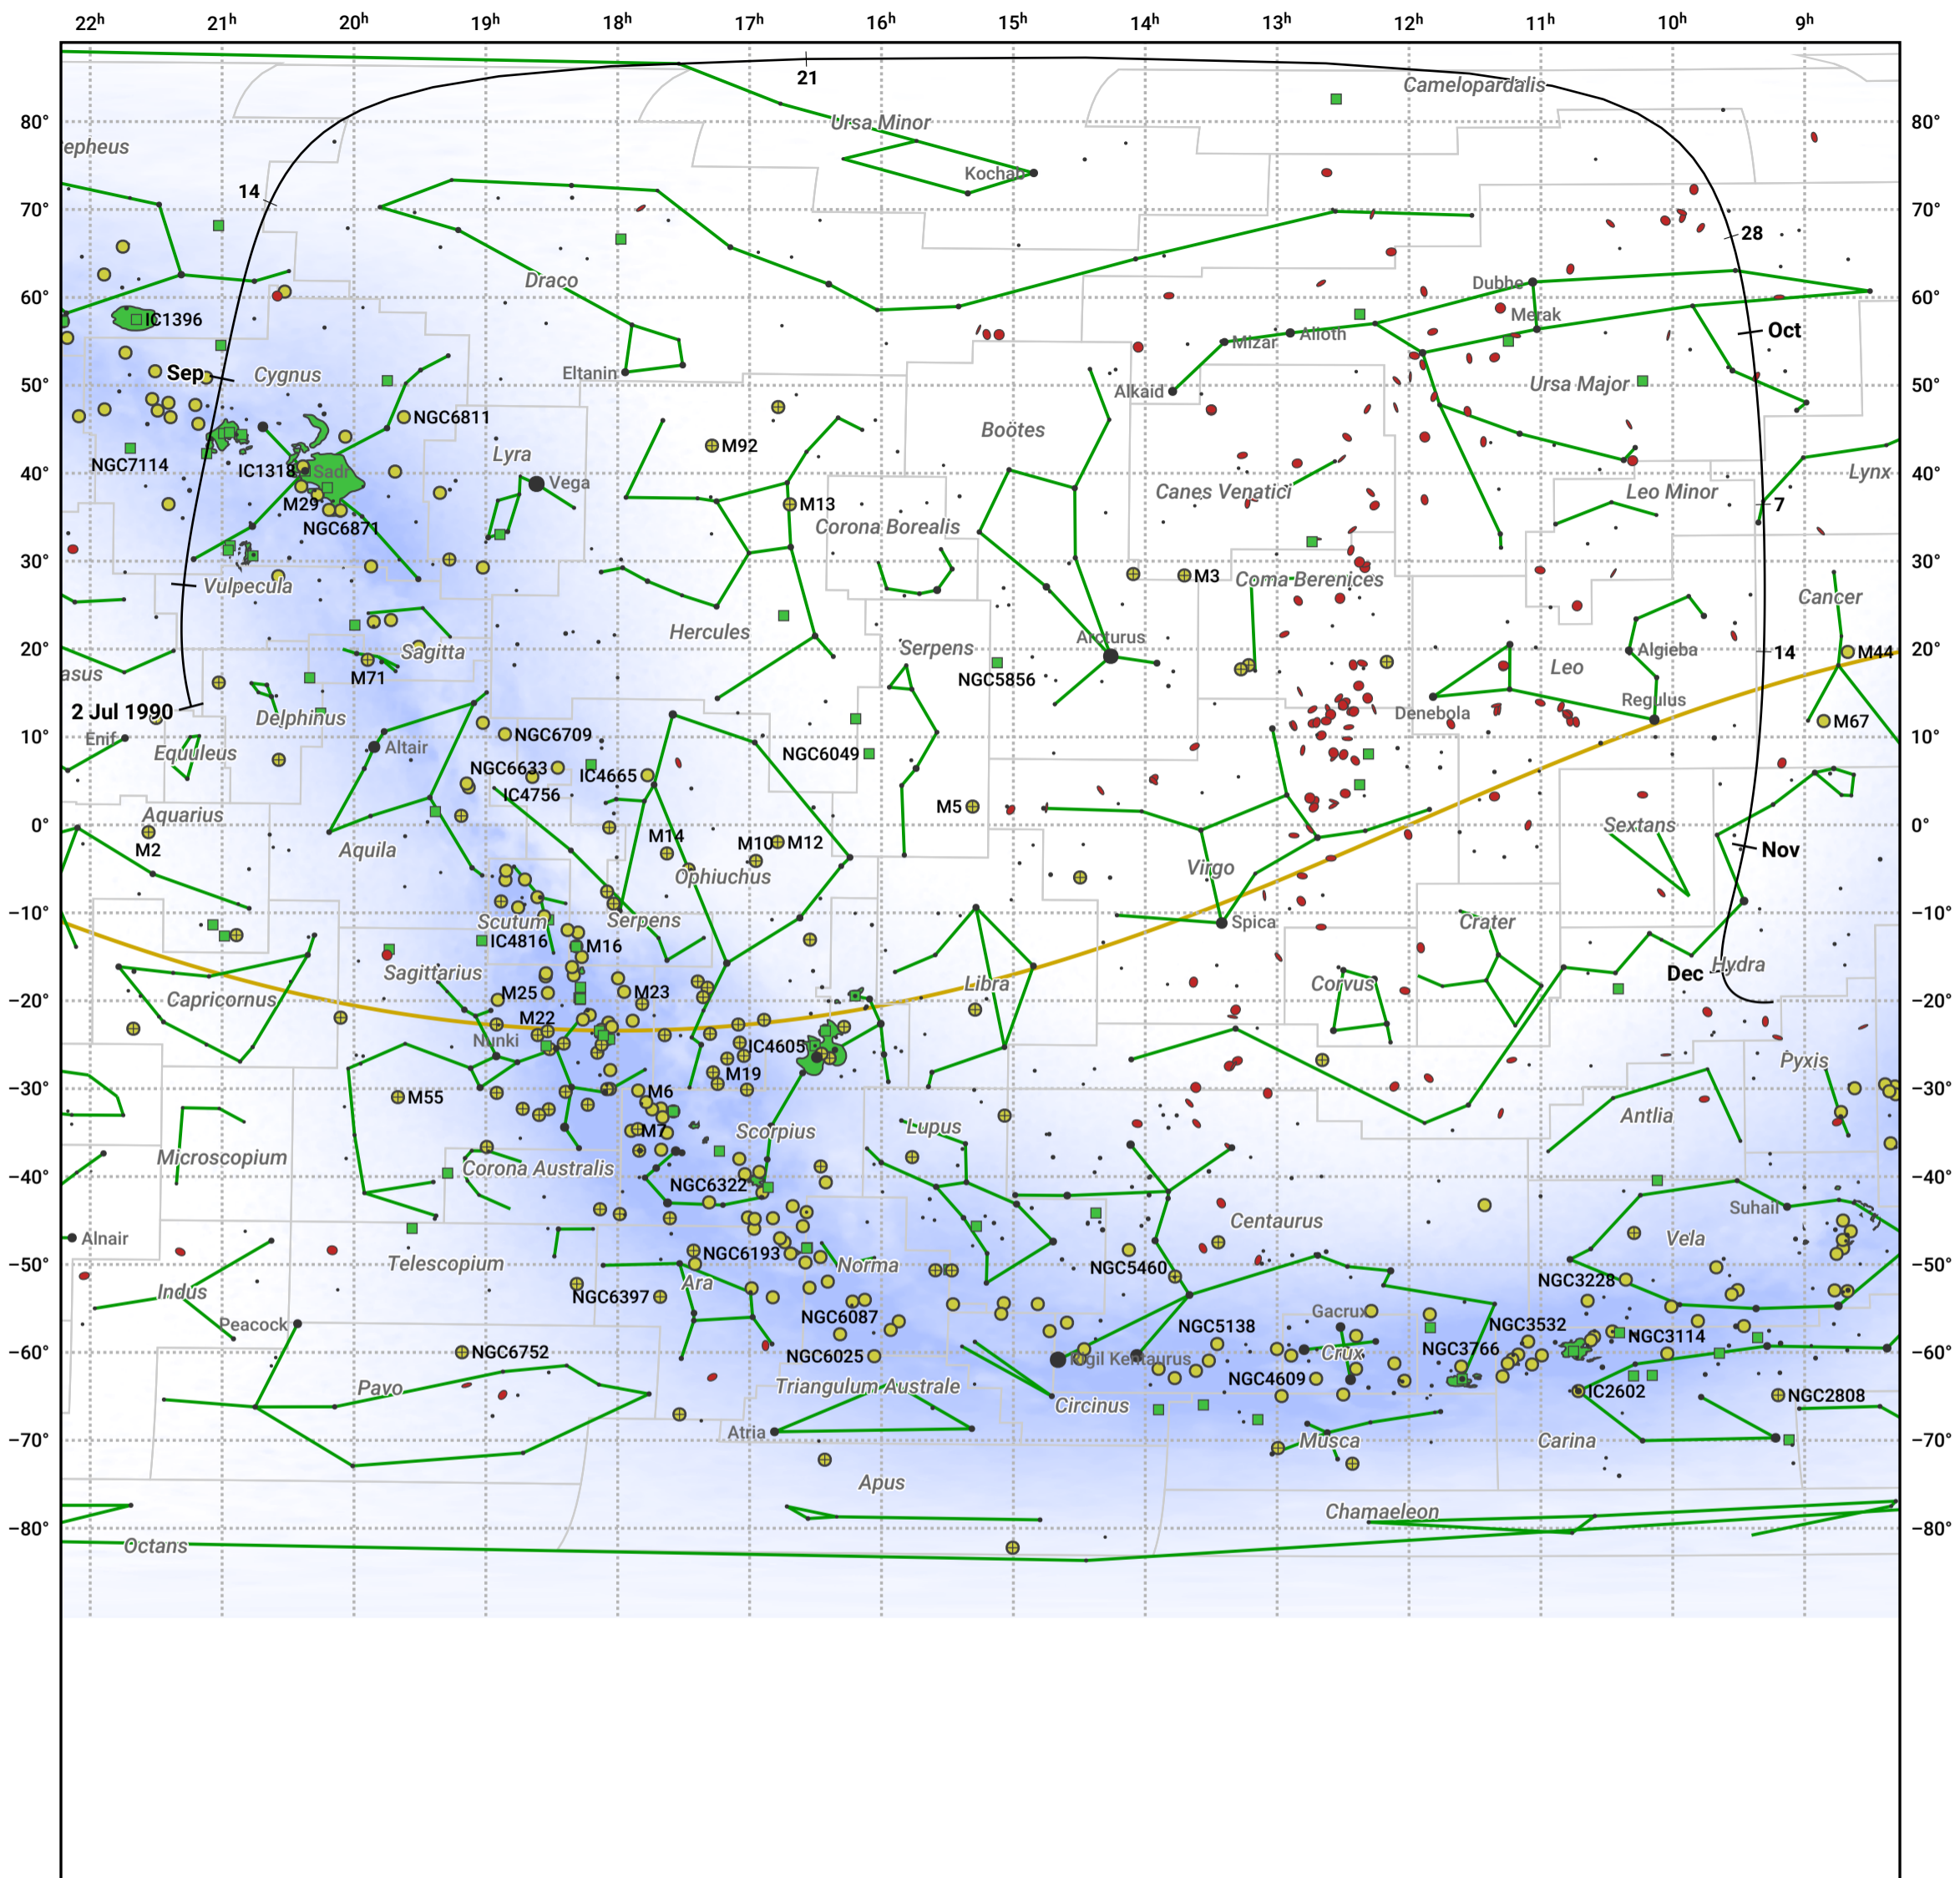

# The path of 185P/Petrew starting on 2 Jul 1990

© Dominic Ford 2011–2024. Date markers placed at midnight UTC. Downloaded from <https://in-the-sky.org>

Magnitude scale: 5.0 4.0 3.0 2.0 1.0 0.0 -1.0

— Ecliptic Plane

Galaxy Bright nebula Open cluster Globular cluster

Date	Mag
1990 Jul 19	13.0
1990 Aug 3	12.0
1990 Aug 17	10.9
1990 Aug 30	9.8
1990 Sep 1	9.7
1990 Sep 10	8.8
1990 Sep 22	7.8
1990 Oct 26	8.9
1990 Nov 1	9.2
1990 Nov 12	9.9
1990 Dec 1	10.9
1990 Dec 23	12.0