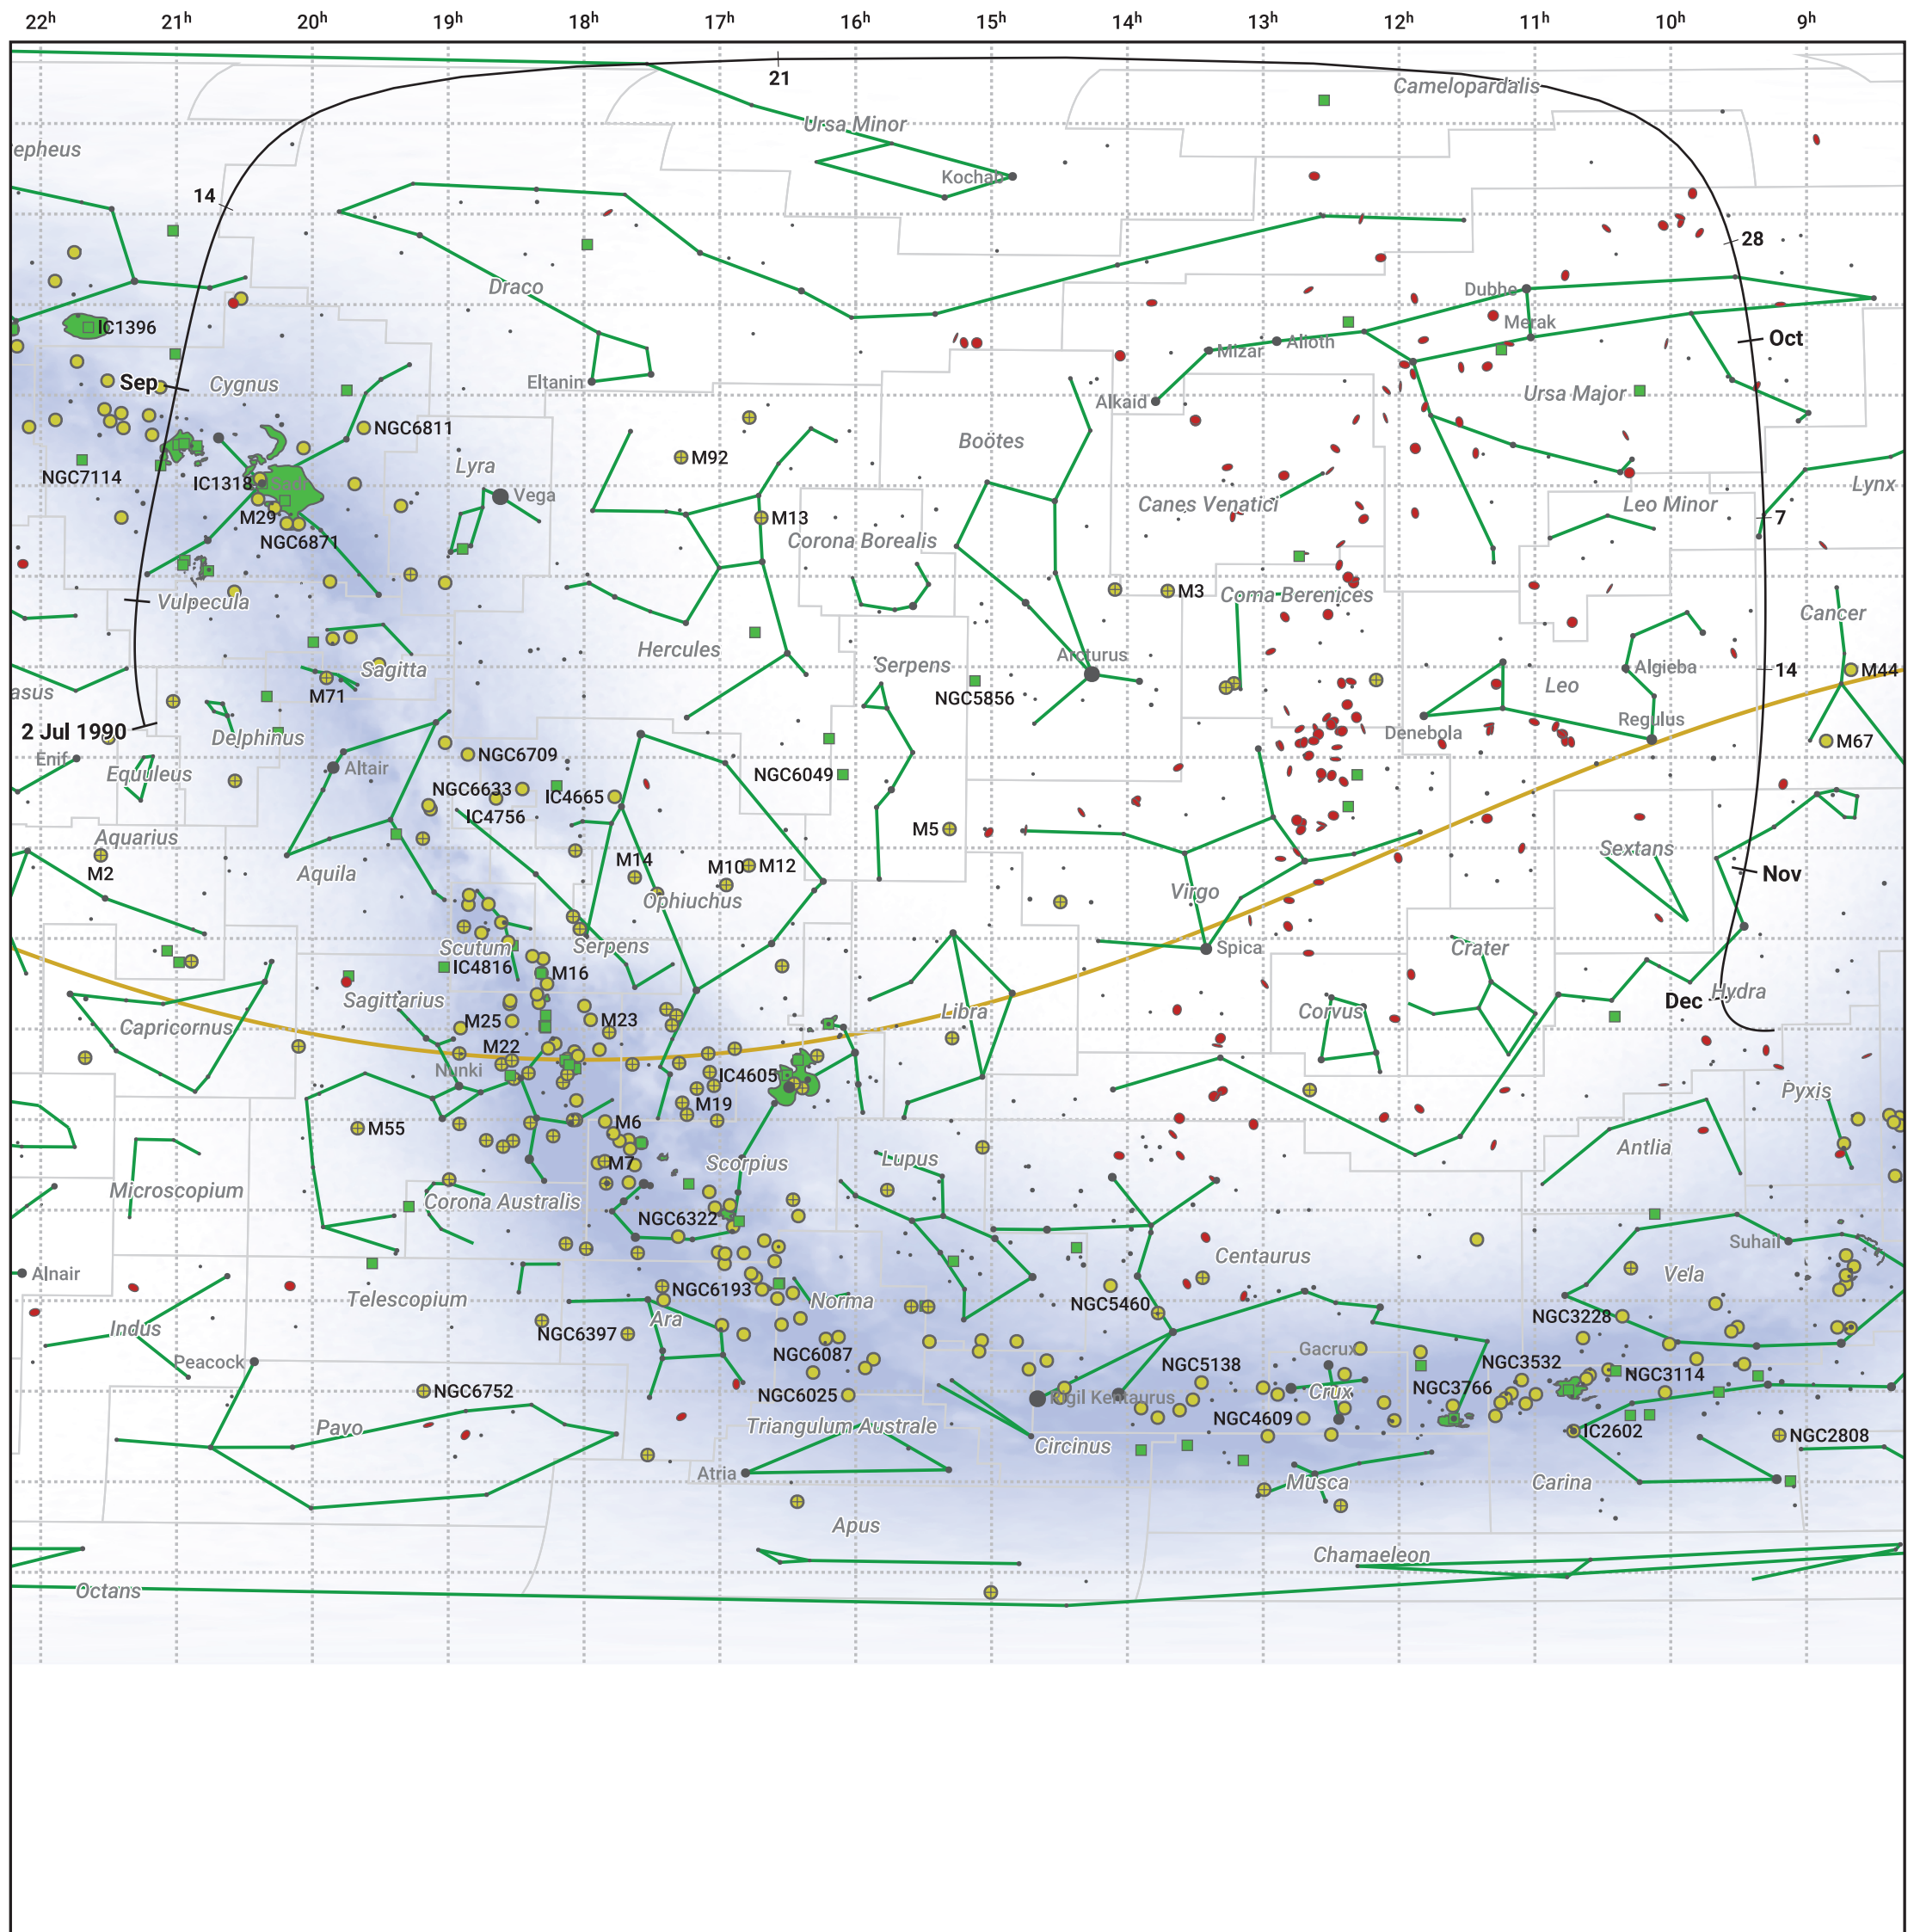

The path of 185P/Petrie starting on 2 Jul 1990

© Dominic Ford 2011–2024. Date markers placed at midnight UTC. Downloaded from <https://in-the-sky.org>

Magnitude scale: -5.0 -4.0 -3.0 -2.0 -1.0 0.0 -1.0

Ecliptic Plane

Galaxy Bright nebula Open cluster Globular cluster

Date	Mag
1990 Jul 19	13.0
1990 Aug 3	12.0
1990 Aug 17	10.9
1990 Aug 30	9.8
1990 Sep 1	9.7
1990 Sep 10	8.8
1990 Sep 22	7.8
1990 Oct 26	8.9
1990 Nov 1	9.2
1990 Nov 12	9.9
1990 Dec 1	10.9
1990 Dec 23	12.0