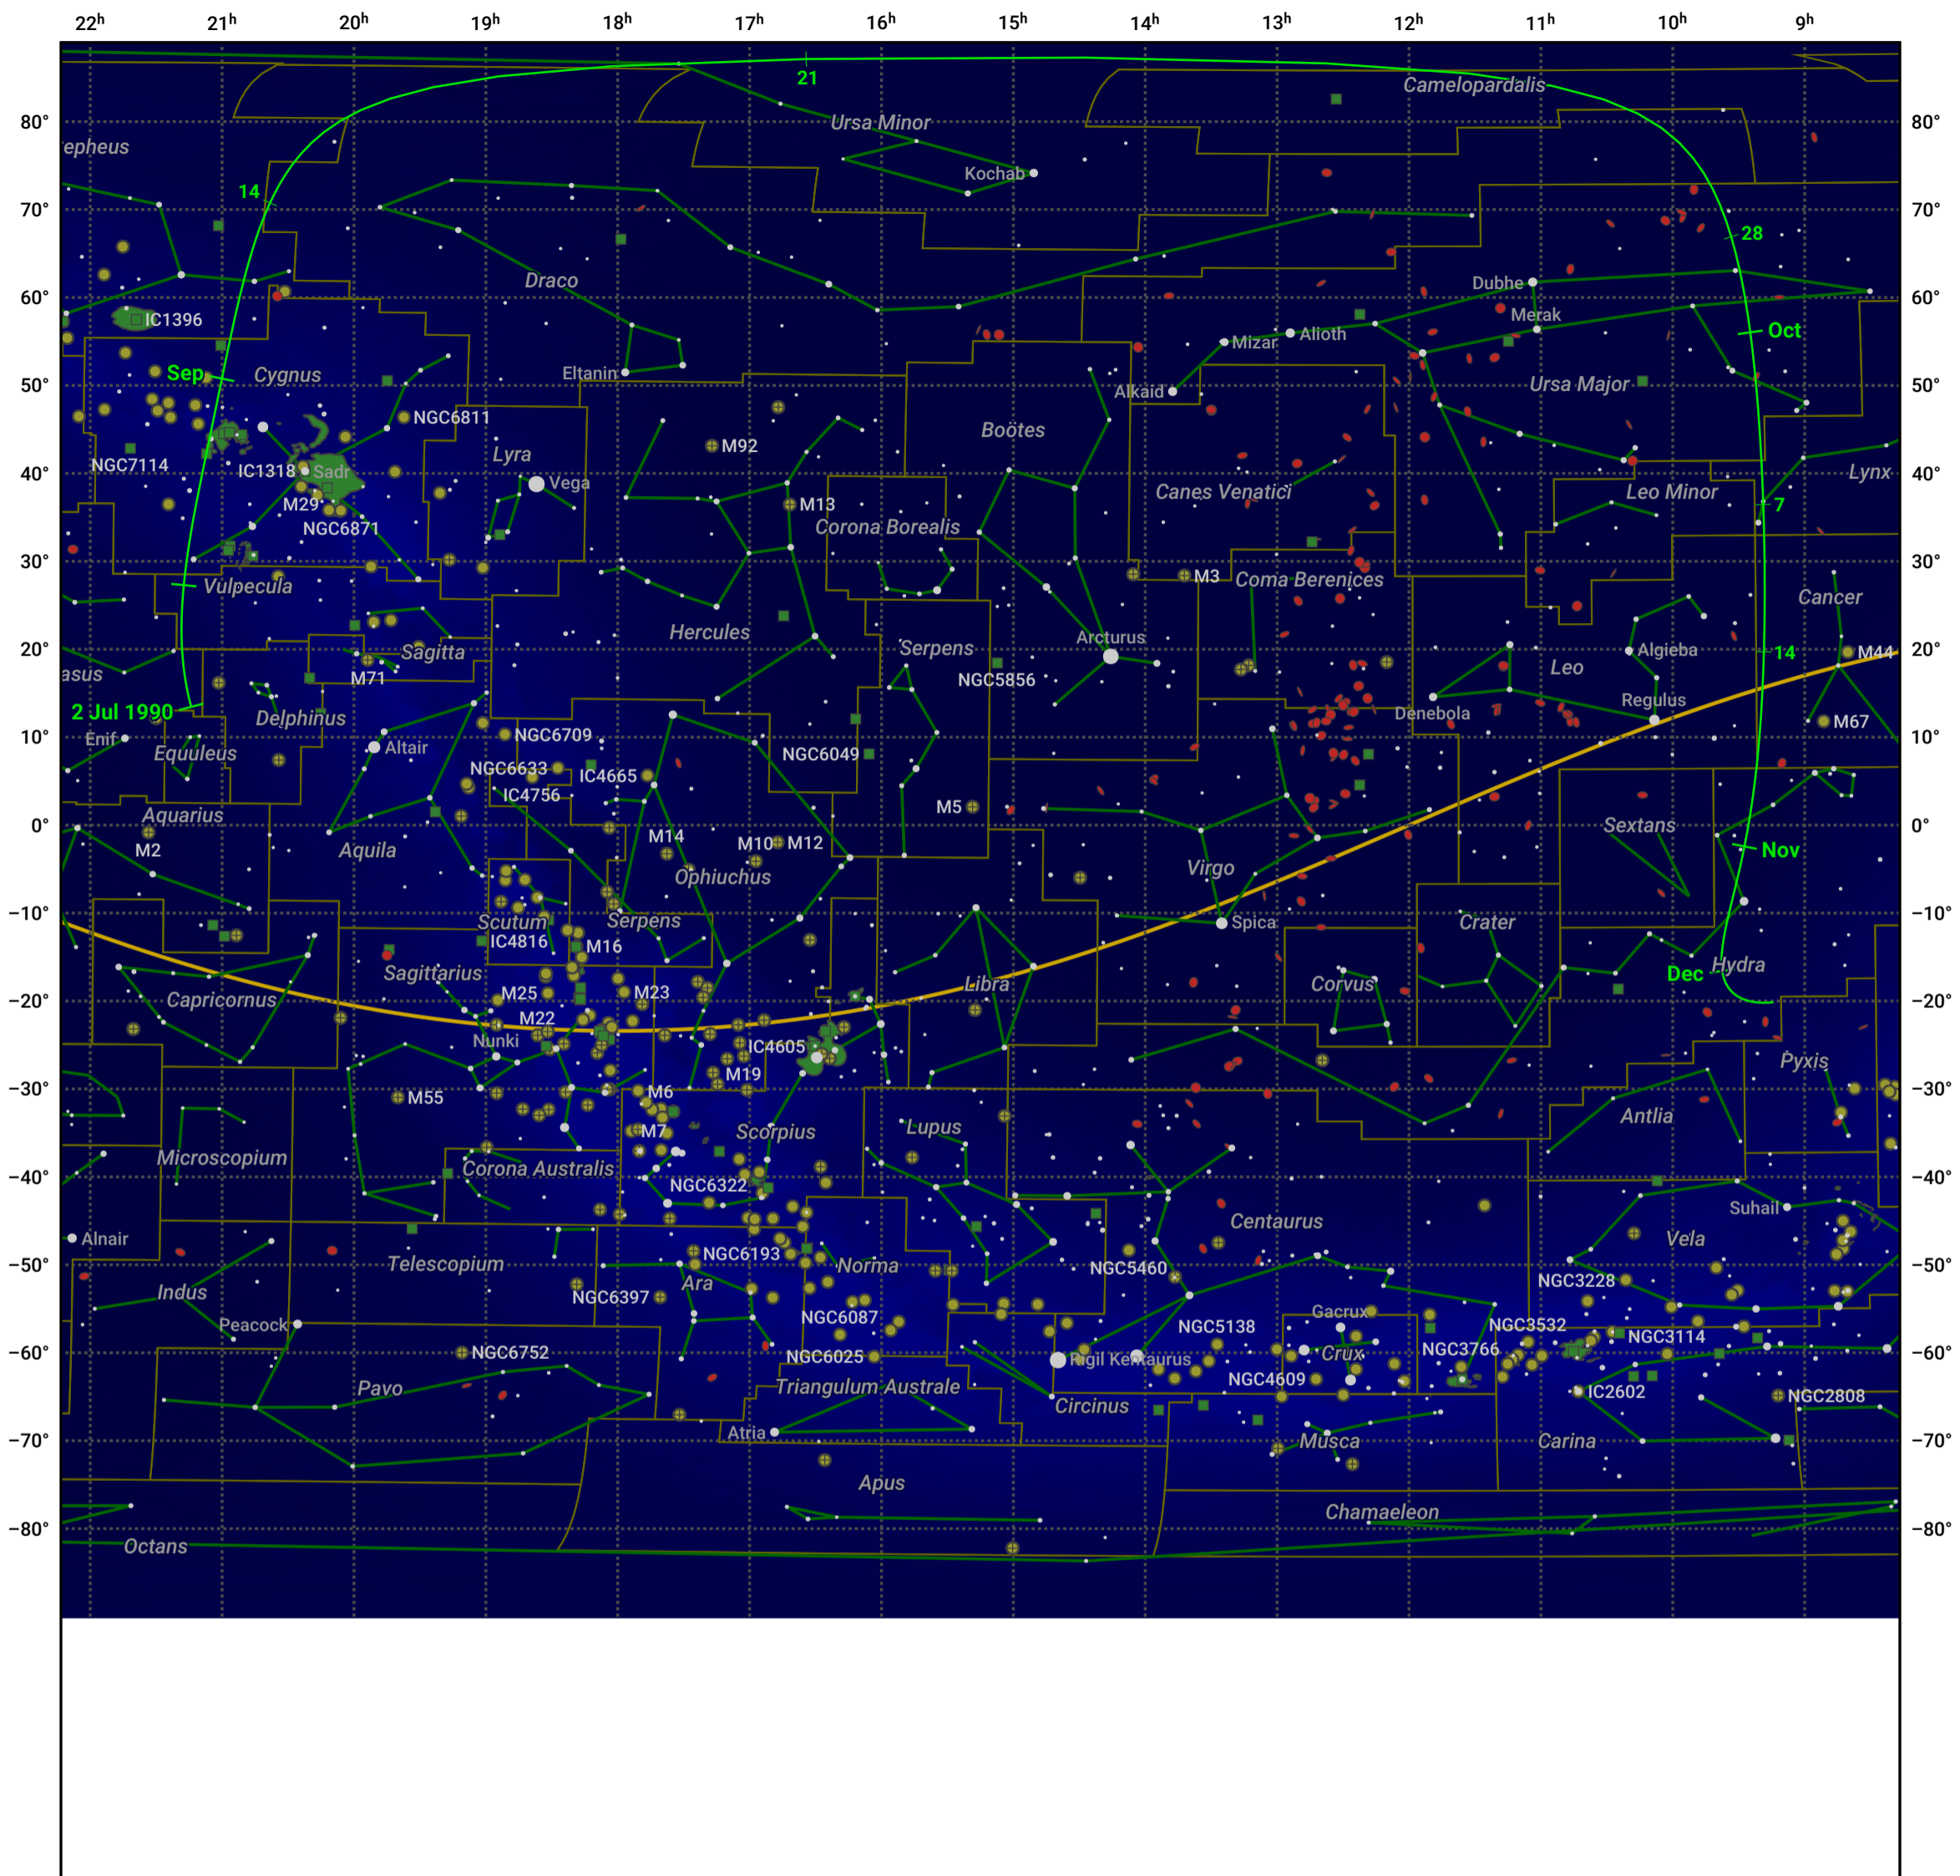

# The path of 185P/Petrew starting on 2 Jul 1990

© Dominic Ford 2011–2024. Date markers placed at midnight UTC. Downloaded from <https://in-the-sky.org>

Magnitude scale: 5.0 4.0 3.0 2.0 1.0 0.0 -1.0

— Ecliptic Plane

Galaxy Bright nebula Open cluster Globular cluster

Date	Mag
1990 Jul 19	13.0
1990 Aug 3	12.0
1990 Aug 17	10.9
1990 Aug 30	9.8
1990 Sep 1	9.7
1990 Sep 10	8.8
1990 Sep 22	7.8
1990 Oct 26	8.9
1990 Nov 1	9.2
1990 Nov 12	9.9
1990 Dec 1	10.9
1990 Dec 23	12.0