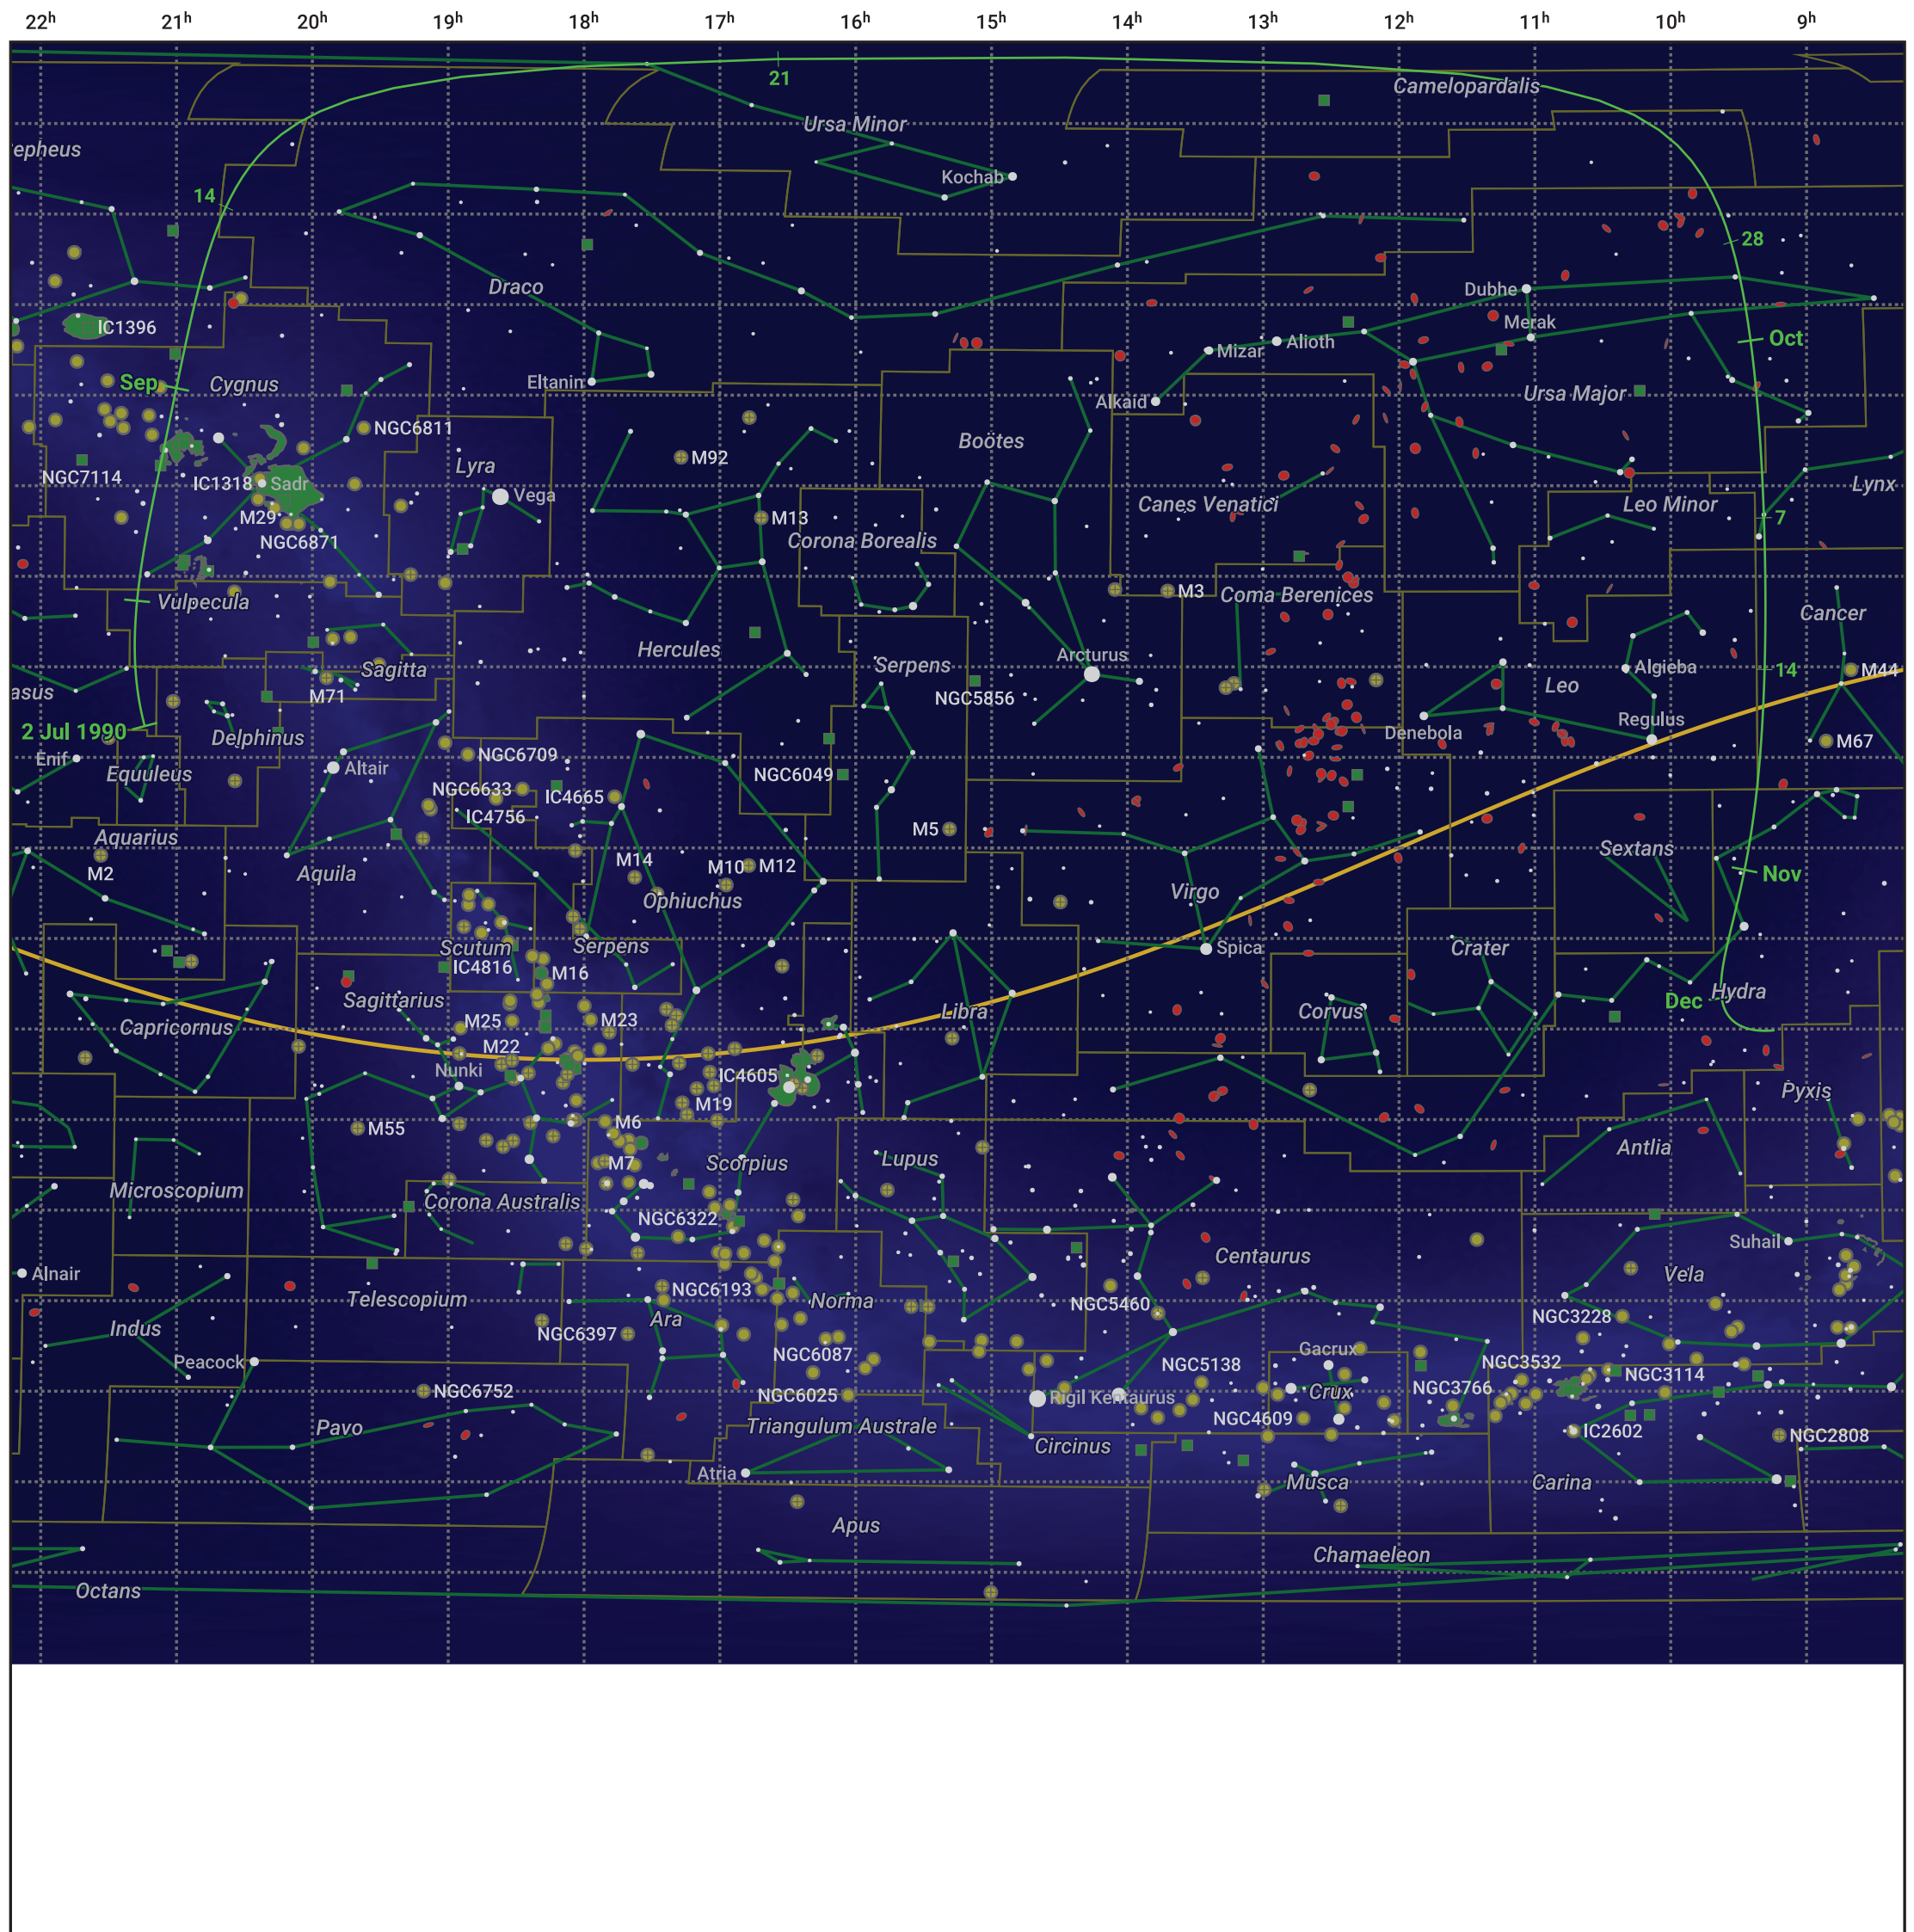

The path of 185P/Petrie starting on 2 Jul 1990

© Dominic Ford 2011–2024. Date markers placed at midnight UTC. Downloaded from <https://in-the-sky.org>

Magnitude scale: -5.0 -4.0 -3.0 -2.0 -1.0 0.0 -1.0

Ecliptic Plane

Galaxy Bright nebula Open cluster Globular cluster

Date	Mag
1990 Jul 19	13.0
1990 Aug 3	12.0
1990 Aug 17	10.9
1990 Aug 30	9.8
1990 Sep 1	9.7
1990 Sep 10	8.8
1990 Sep 22	7.8
1990 Oct 26	8.9
1990 Nov 1	9.2
1990 Nov 12	9.9
1990 Dec 1	10.9
1990 Dec 23	12.0