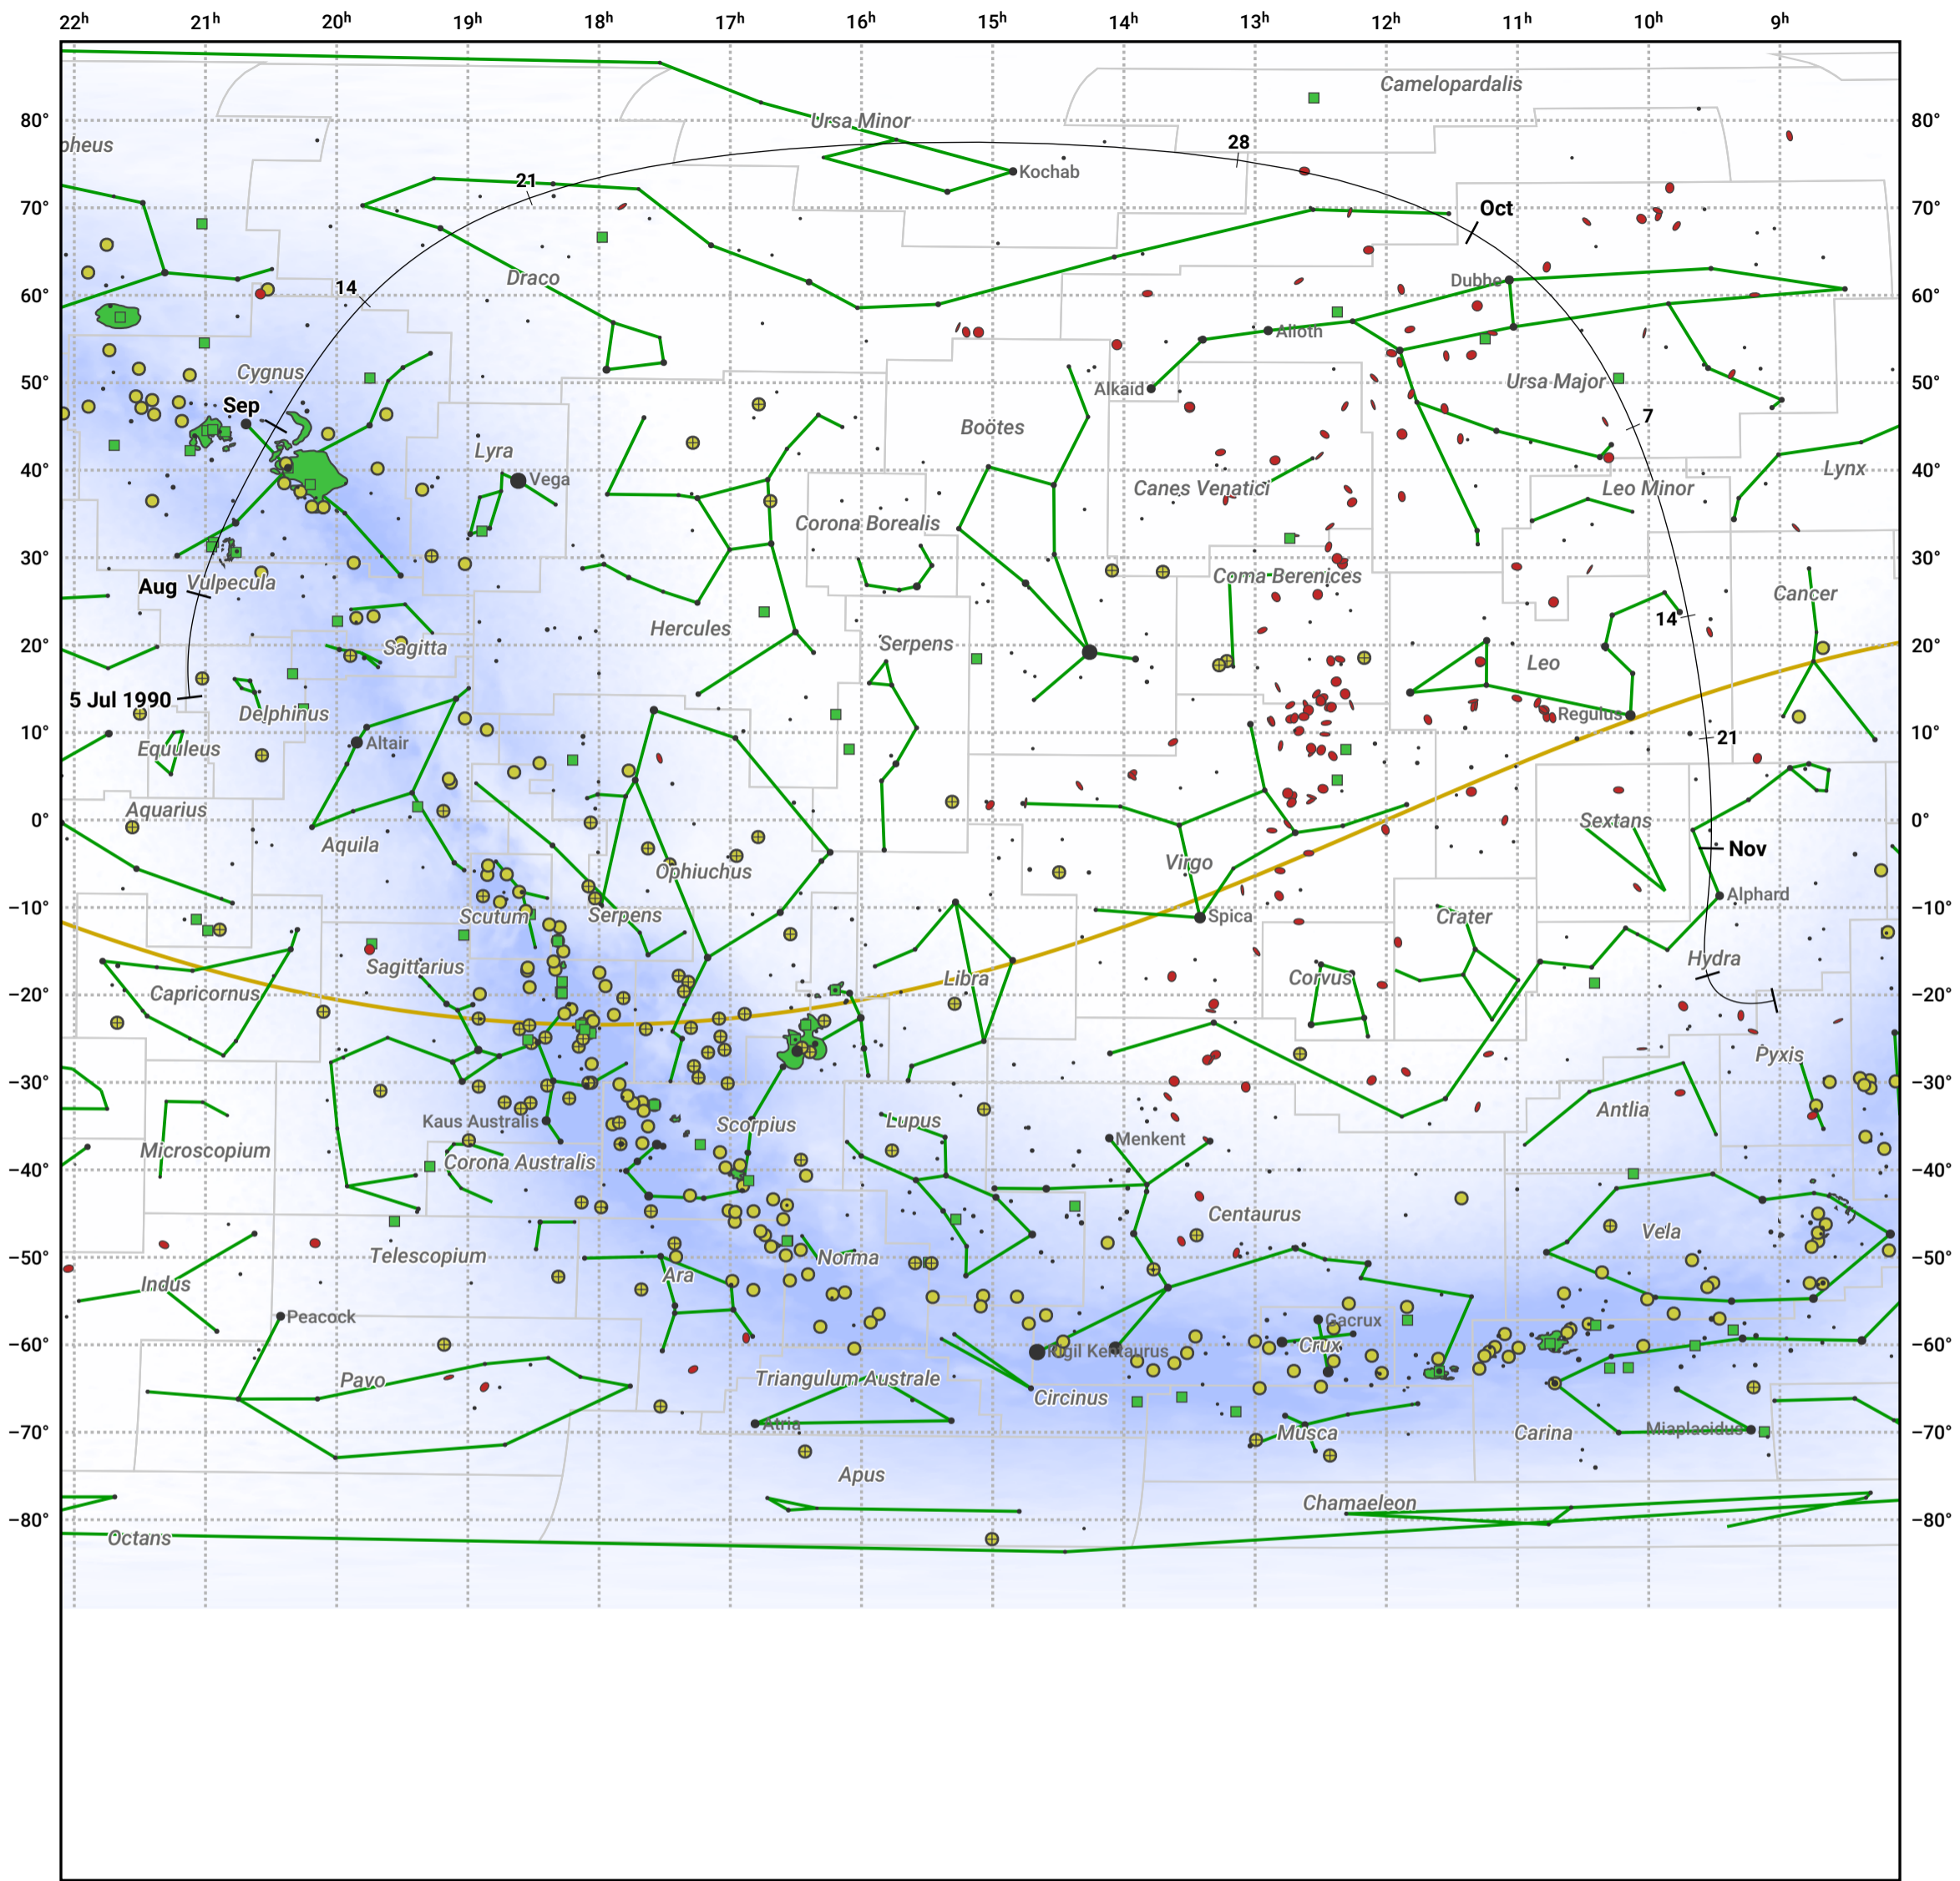

The path of 185P/Petrew starting on 5 Jul 1990

© Dominic Ford 2011–2024. Date markers placed at midnight UTC. Downloaded from <https://in-the-sky.org>

Magnitude scale: • 5.0 • 4.0 • 3.0 • 2.0 • 1.0 • 0.0 • -1.0

— Ecliptic Plane

● Galaxy ■ Bright nebula ● Open cluster ⊕ Globular cluster

Date	Mag
1990 Jul 22	12.9
1990 Aug 6	11.9
1990 Aug 20	10.8
1990 Sep 1	9.8
1990 Sep 2	9.7
1990 Sep 13	8.7
1990 Sep 24	7.6
1990 Oct 29	8.7
1990 Nov 1	8.9
1990 Nov 14	9.7
1990 Dec 2	10.8
1990 Dec 23	11.8
1991 Jan 1	12.2