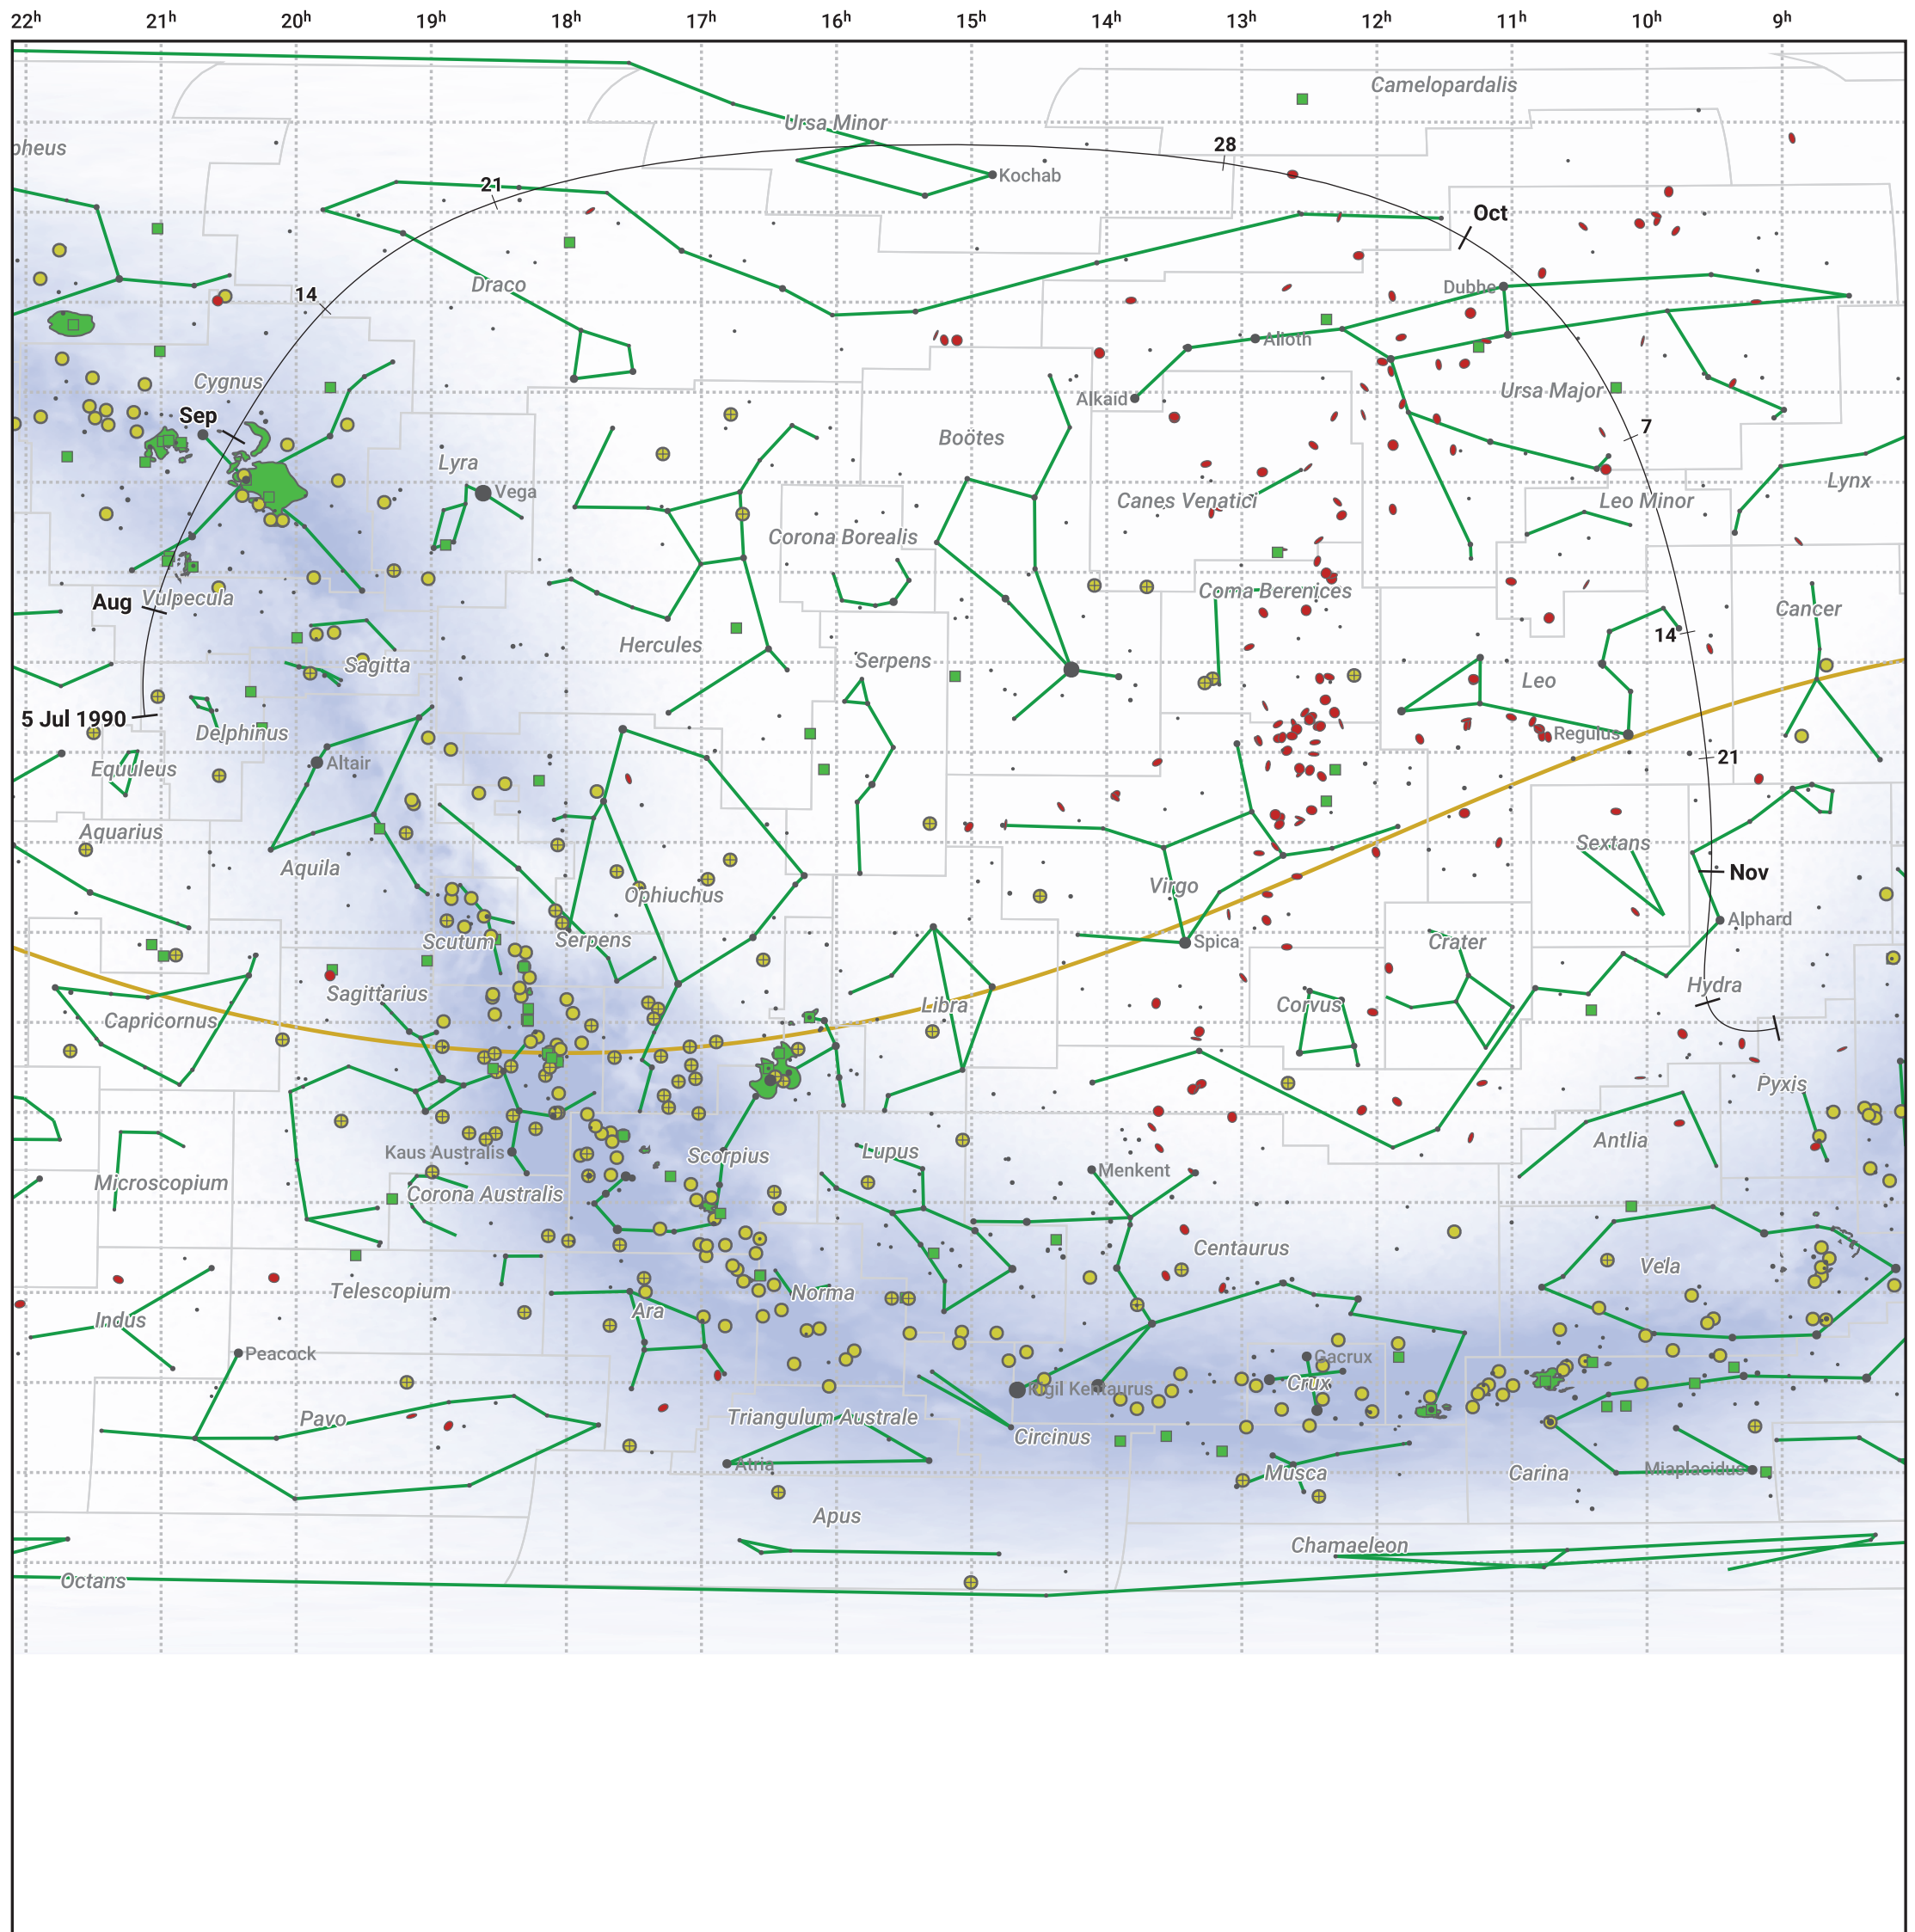

The path of 185P/Petrie starting on 5 Jul 1990

© Dominic Ford 2011–2024. Date markers placed at midnight UTC. Downloaded from <https://in-the-sky.org>

Magnitude scale: \bullet 5.0 \bullet 4.0 \bullet 3.0 \bullet 2.0 \bullet 1.0 \bullet 0.0 \bullet -1.0

— Ecliptic Plane

● Galaxy ■ Bright nebula ● Open cluster ⊕ Globular cluster

Date	Mag
1990 Jul 22	12.9
1990 Aug 6	11.9
1990 Aug 20	10.8
1990 Sep 1	9.8
1990 Sep 2	9.7
1990 Sep 13	8.7
1990 Sep 24	7.6
1990 Oct 29	8.7
1990 Nov 1	8.9
1990 Nov 14	9.7
1990 Dec 2	10.8
1990 Dec 23	11.8
1991 Jan 1	12.2