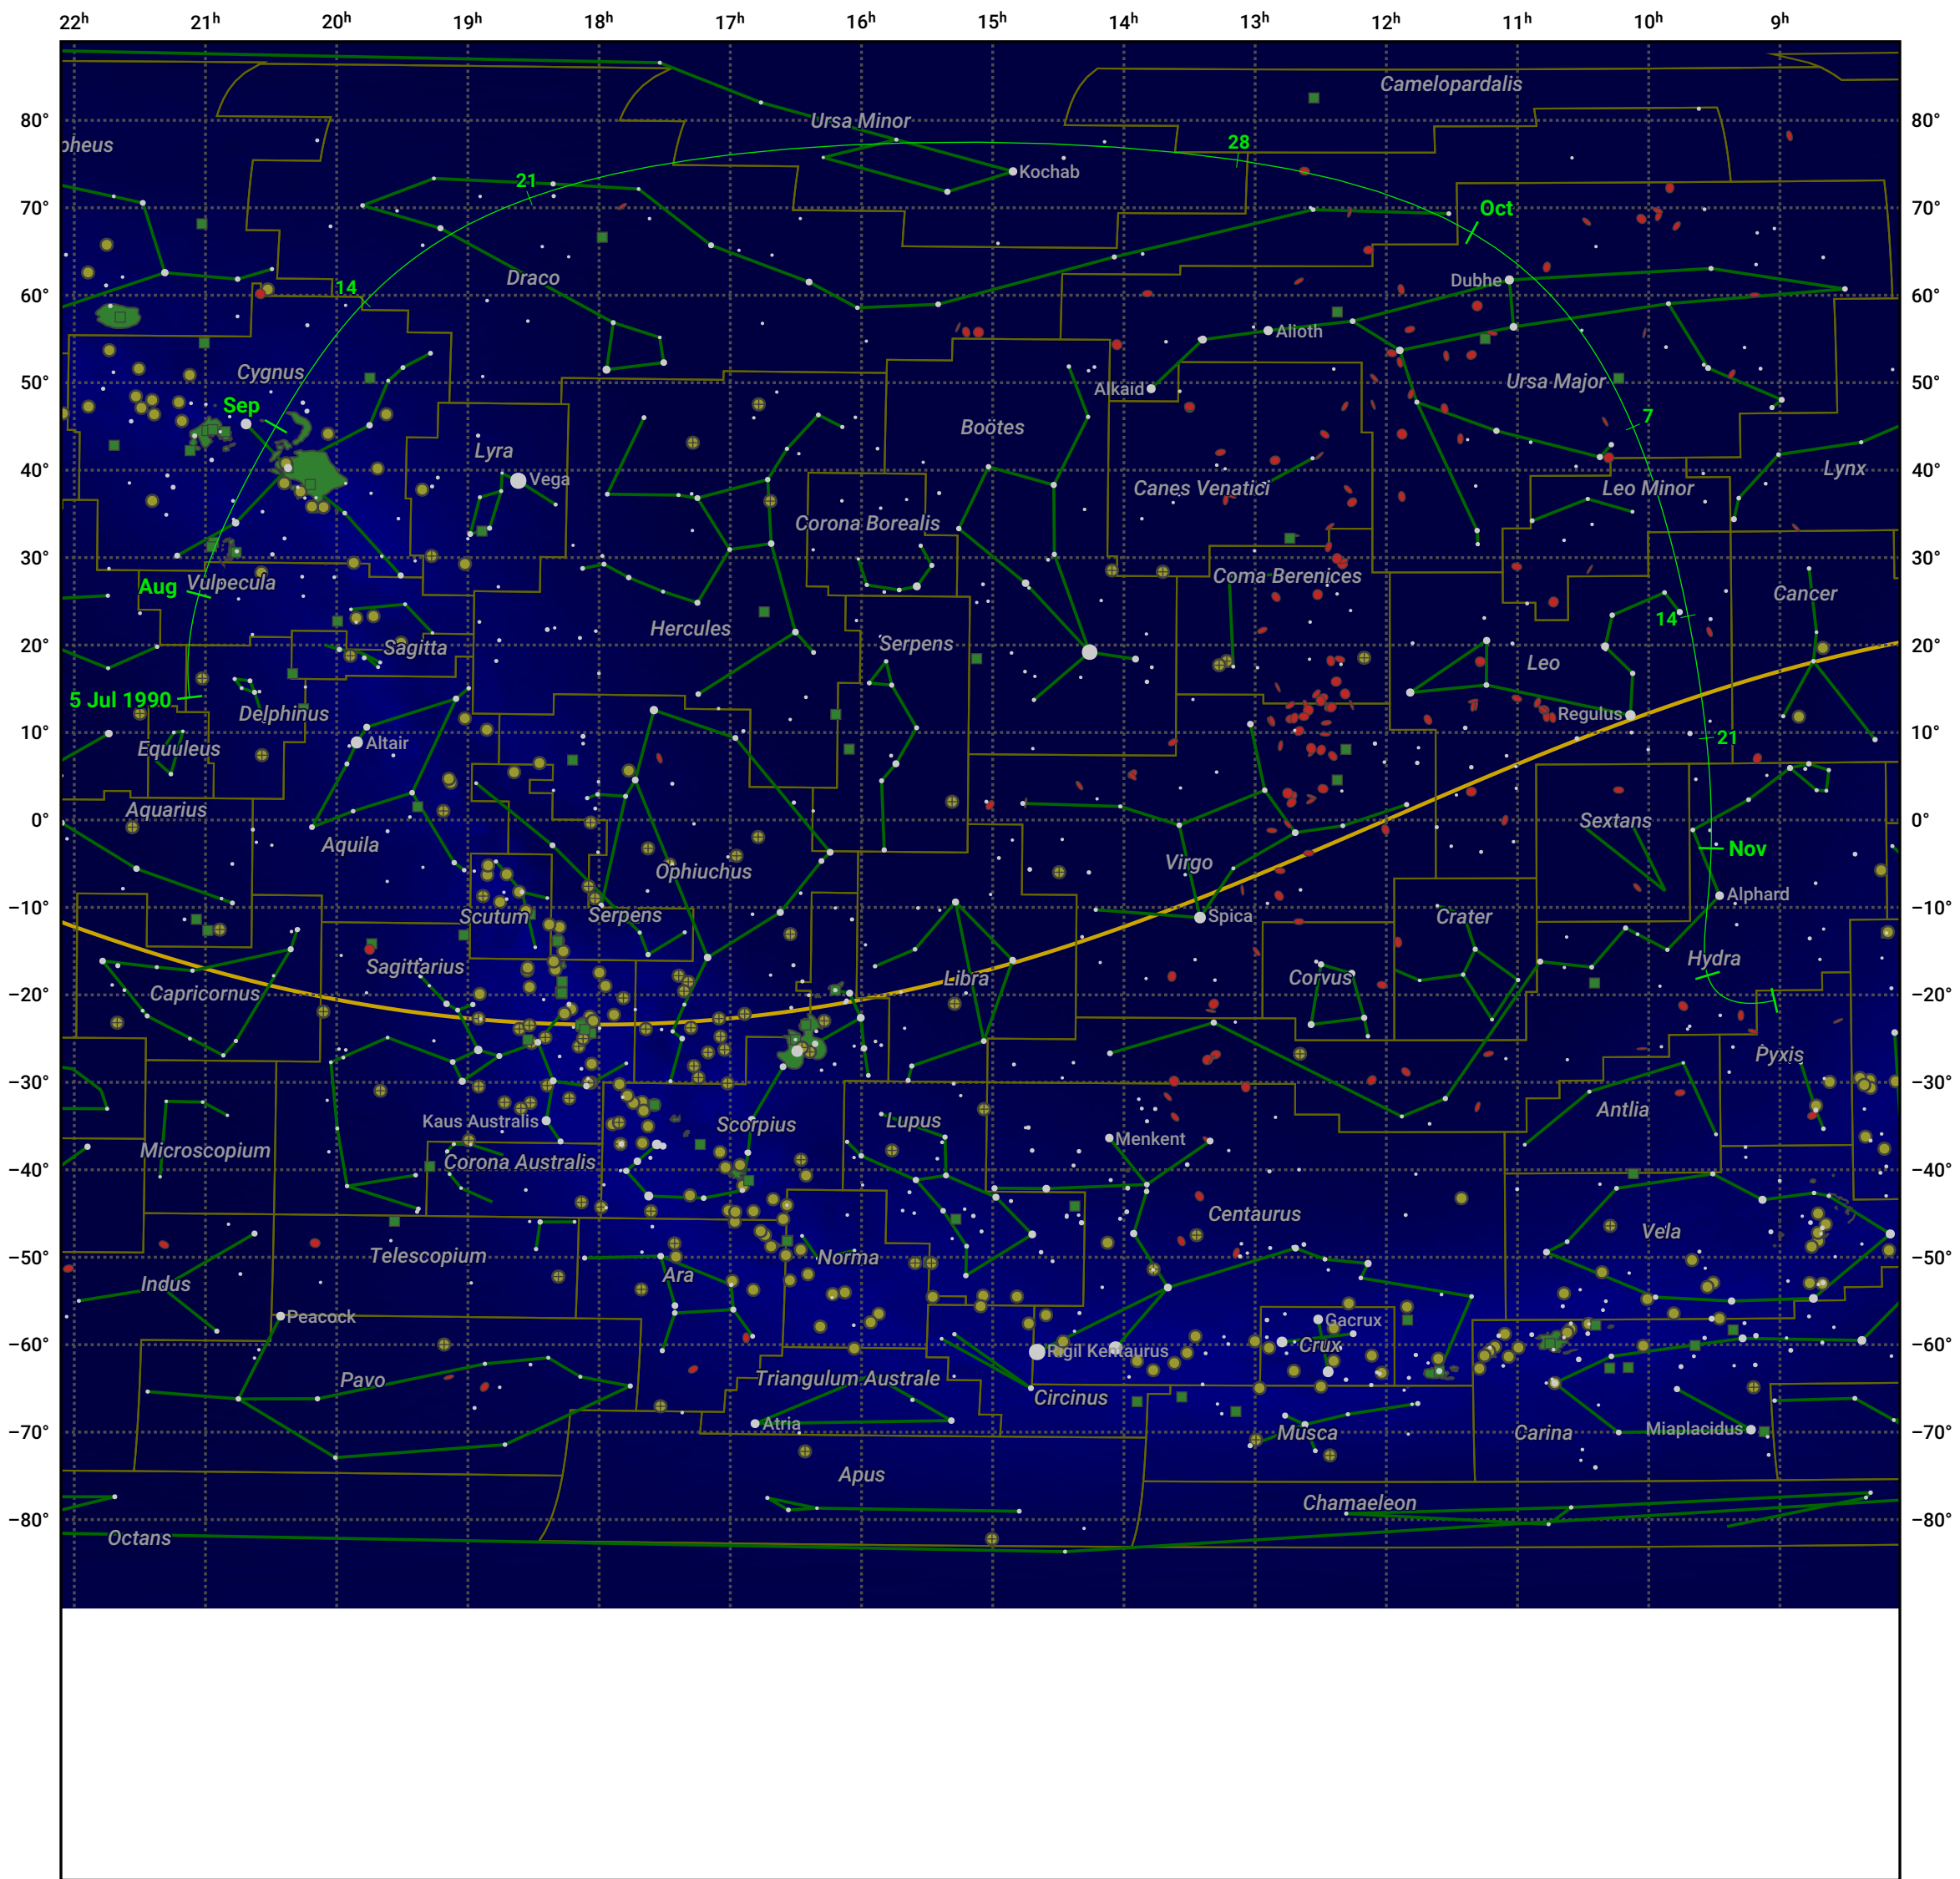

# The path of 185P/Petrew starting on 5 Jul 1990

© Dominic Ford 2011–2024. Date markers placed at midnight UTC. Downloaded from <https://in-the-sky.org>

Magnitude scale:  -5.0    -4.0    -3.0    -2.0    -1.0    -1.0

Ecliptic Plane

Galaxy    Bright nebula    Open cluster   + Globular cluster

Date	Mag
1990 Jul 22	12.9
1990 Aug 6	11.9
1990 Aug 20	10.8
1990 Sep 1	9.8
1990 Sep 2	9.7
1990 Sep 13	8.7
1990 Sep 24	7.6
1990 Oct 29	8.7
1990 Nov 1	8.9
1990 Nov 14	9.7
1990 Dec 2	10.8
1990 Dec 23	11.8
1991 Jan 1	12.2