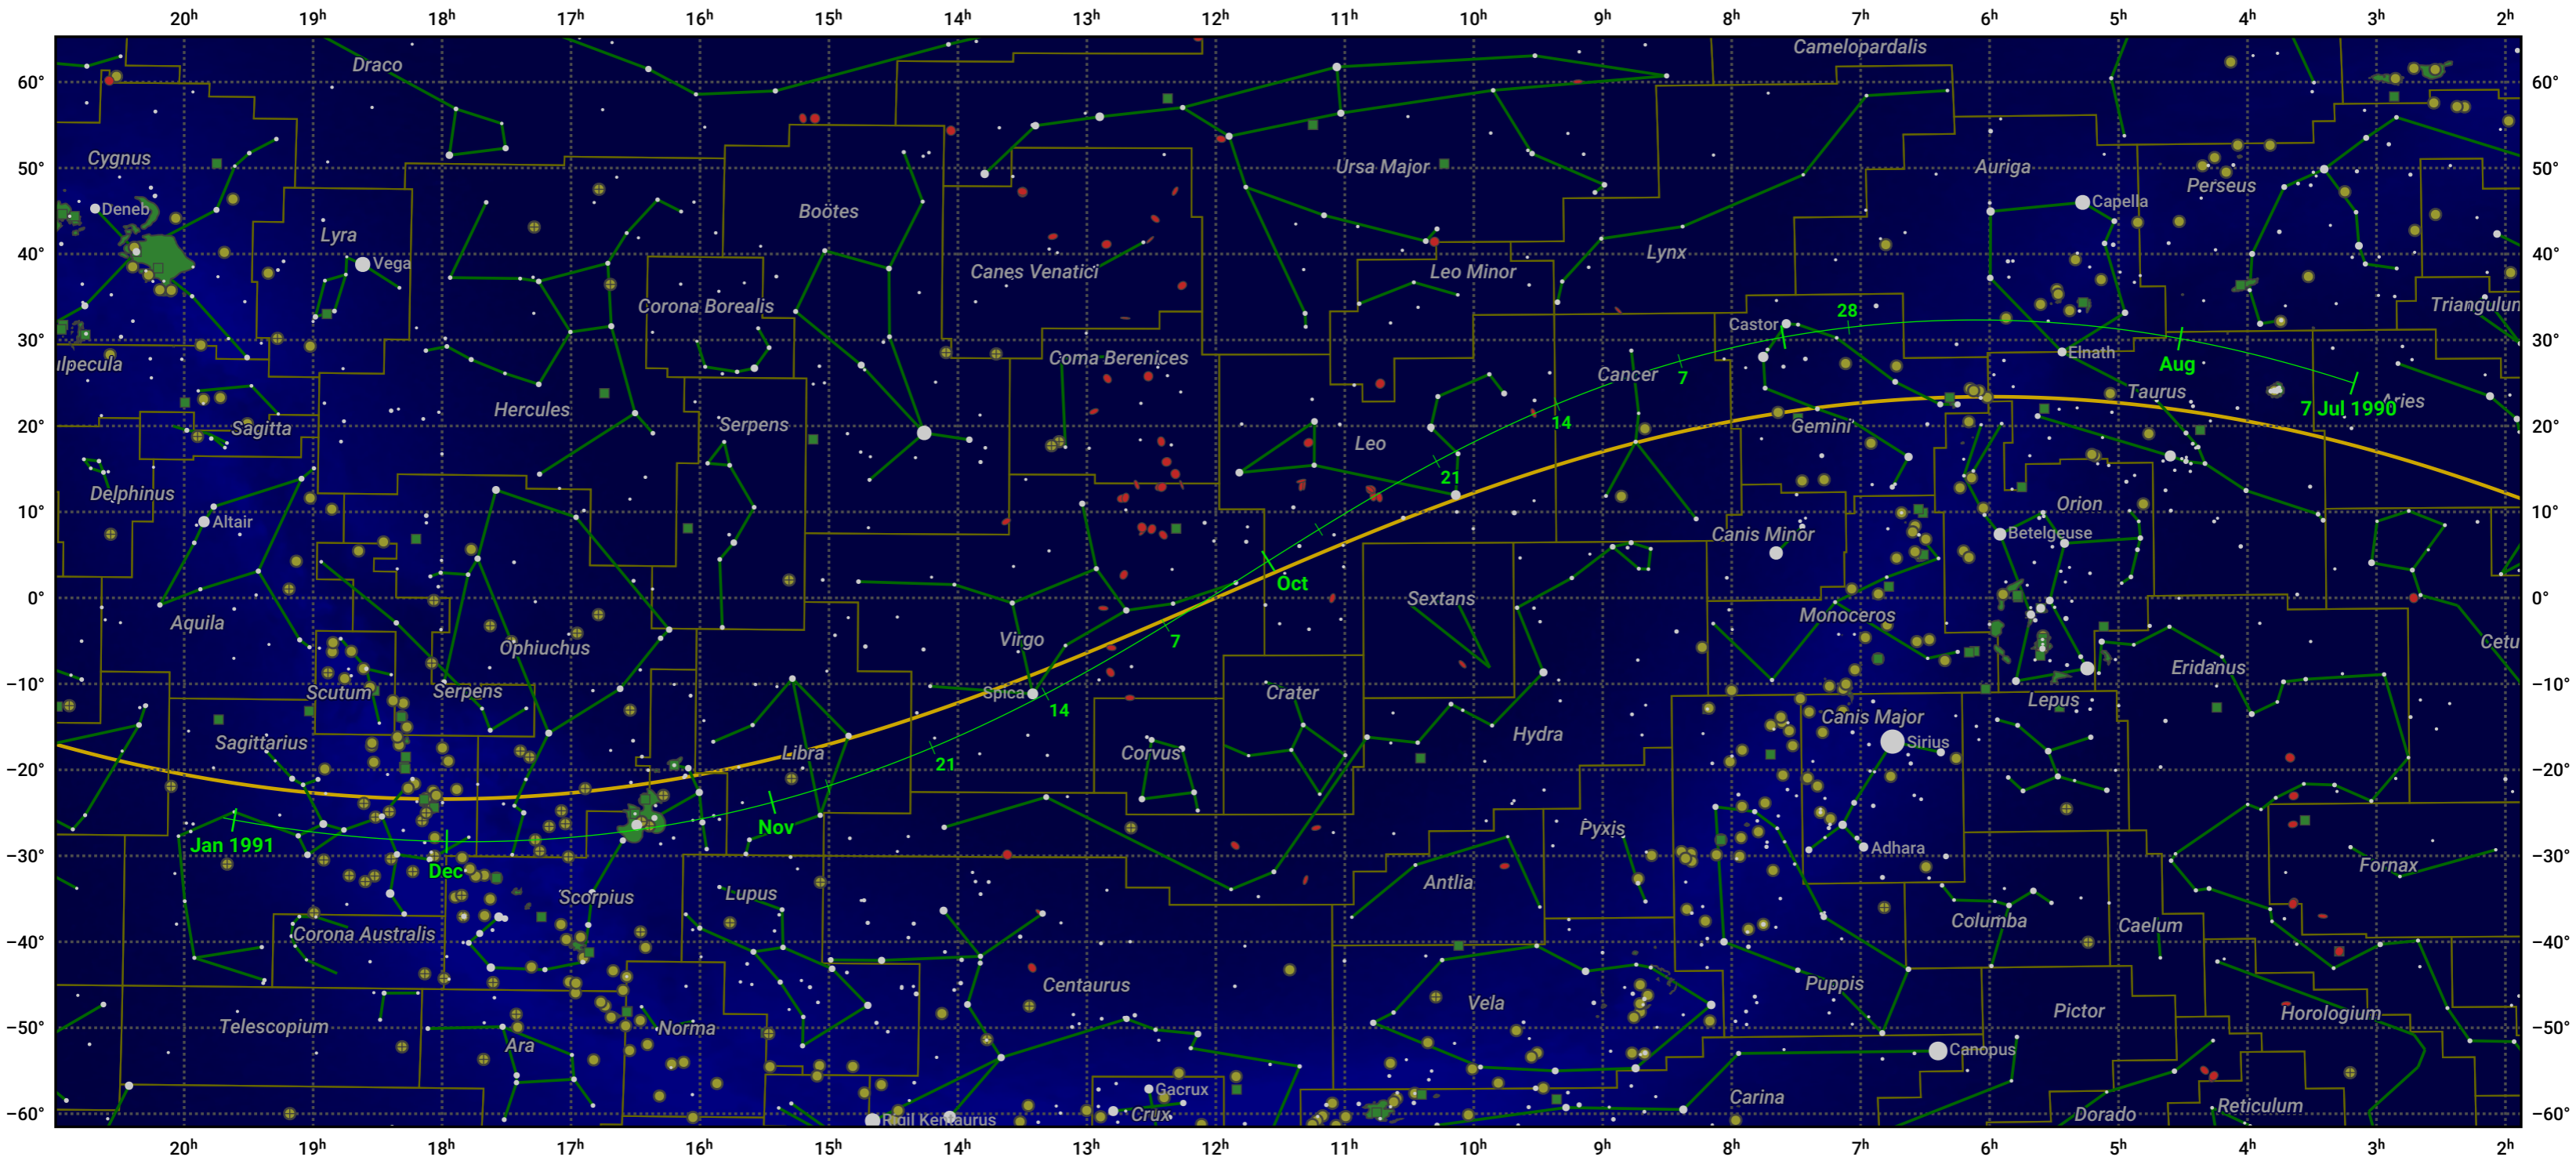

# The path of 2P/Encke starting on 7 Jul 1990

© Dominic Ford 2011–2024. Date markers placed at midnight UTC. Downloaded from <https://in-the-sky.org>

Magnitude scale:  -5.0  -4.0  -3.0  -2.0  -1.0  -0.0  -1.0  -2.0

Ecliptic Plane

Galaxy  Bright nebula  Open cluster  Globular cluster

Date	Mag
1990 Jul 26	12.9
1990 Aug 10	11.8
1990 Aug 23	10.8
1990 Sep 1	9.9
1990 Sep 3	9.7
1990 Sep 13	8.7
1990 Sep 22	7.6
1990 Oct 1	6.5
1990 Oct 17	7.6
1990 Oct 24	8.7
1990 Nov 1	9.8
1990 Nov 10	10.8
1990 Nov 22	11.9
1990 Dec 6	12.9
1990 Dec 24	13.9
1991 Jan 1	14.3