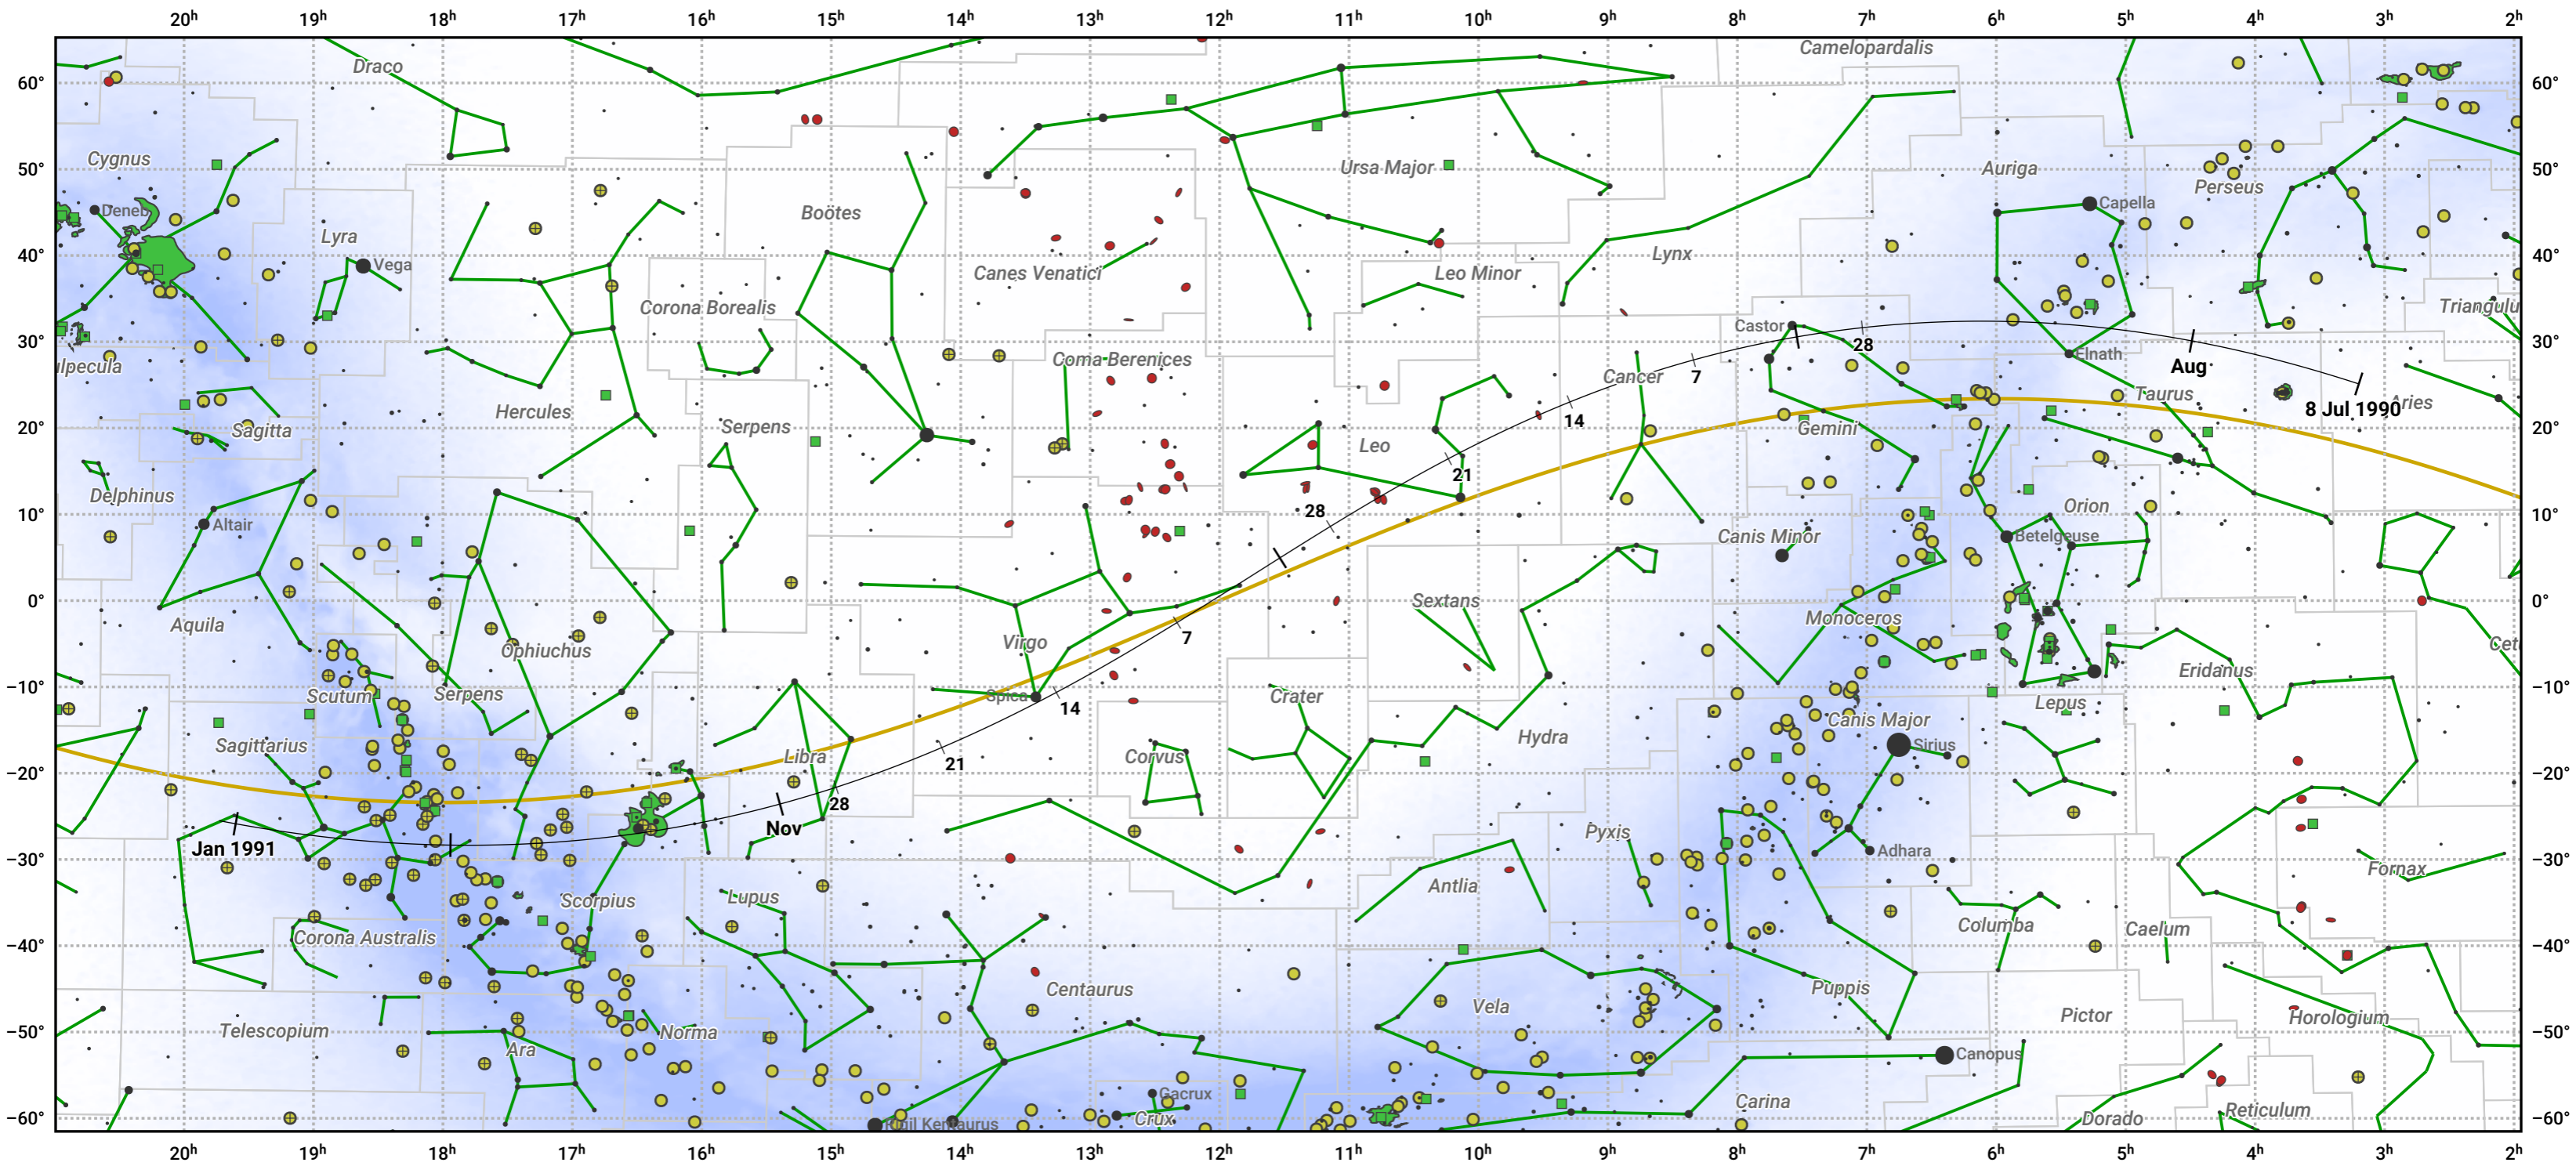

# The path of 2P/Encke starting on 8 Jul 1990

© Dominic Ford 2011–2024. Date markers placed at midnight UTC. Downloaded from <https://in-the-sky.org>

Magnitude scale: 5.0 4.0 3.0 2.0 1.0 0.0 -1.0 -2.0

— Ecliptic Plane

Galaxy    Bright nebula    Open cluster    Globular cluster

Date	Mag
1990 Jul 26	12.9
1990 Aug 10	11.9
1990 Aug 23	10.8
1990 Sep 1	10.0
1990 Sep 3	9.8
1990 Sep 13	8.8
1990 Sep 22	7.7
1990 Oct 1	6.6
1990 Oct 18	7.6
1990 Oct 25	8.7
1990 Nov 1	9.7
1990 Nov 2	9.8
1990 Nov 11	10.8
1990 Nov 22	11.8
1990 Dec 6	12.9
1990 Dec 24	13.9
1991 Jan 1	14.3