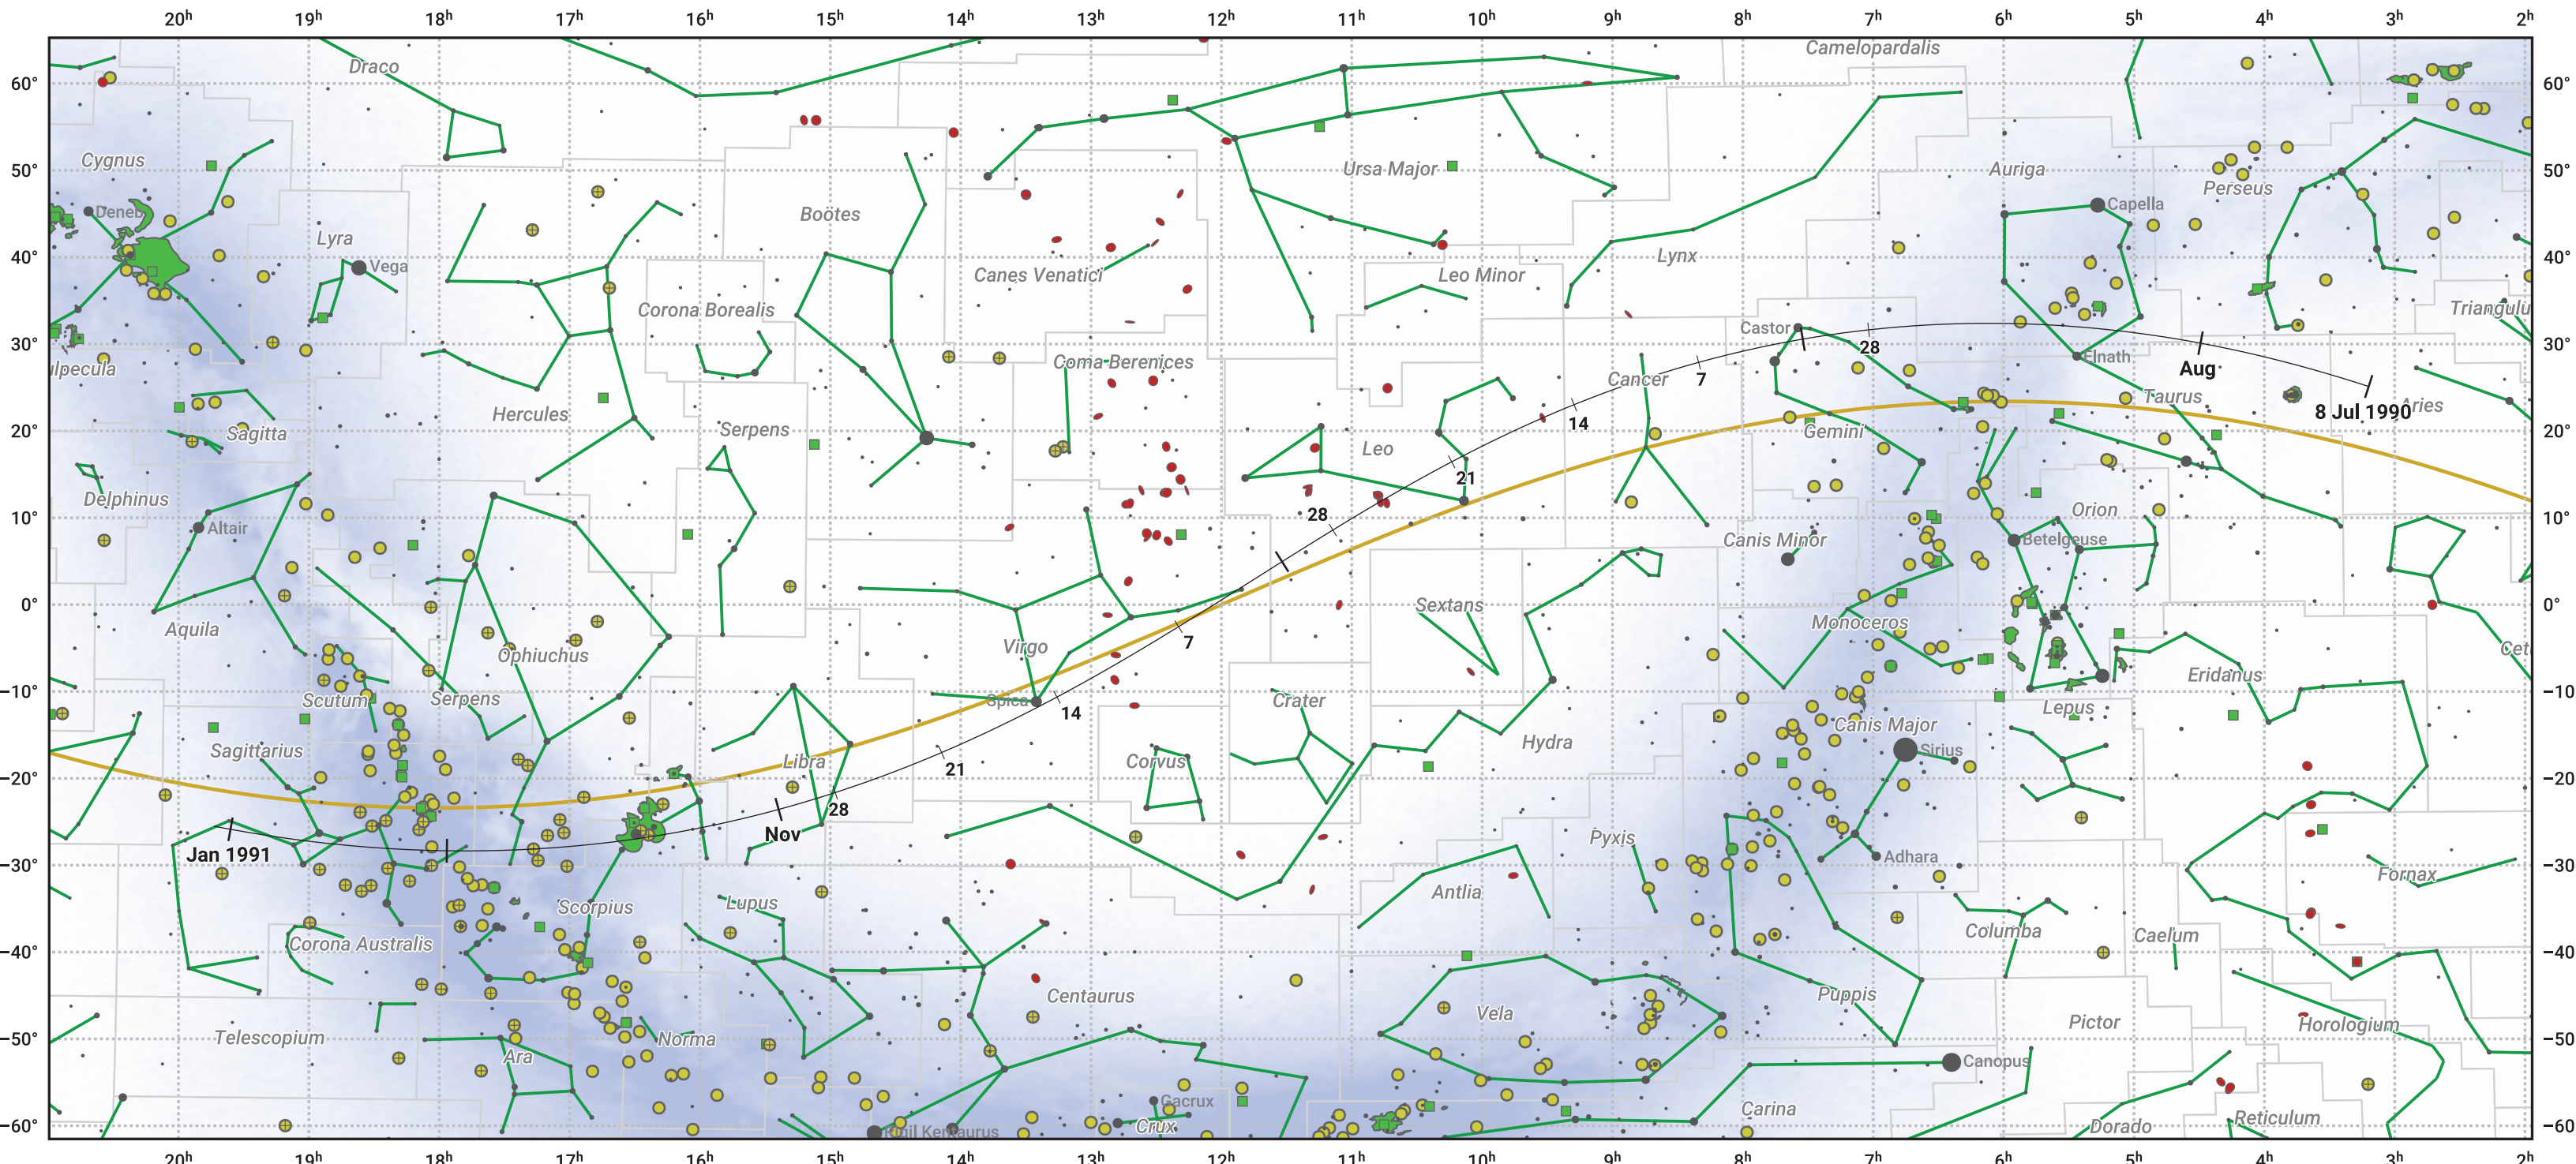

The path of 2P/Encke starting on 8 Jul 1990

© Dominic Ford 2011–2024. Date markers placed at midnight UTC. Downloaded from <https://in-the-sky.org>

Magnitude scale: 5.0 4.0 3.0 2.0 1.0 0.0 -1.0 -2.0

— Ecliptic Plane

● Galaxy
 ■ Bright nebula
 ● Open cluster
 ⊕ Globular cluster

Date	Mag
1990 Jul 26	12.9
1990 Aug 10	11.9
1990 Aug 23	10.8
1990 Sep 1	10.0
1990 Sep 3	9.8
1990 Sep 13	8.8
1990 Sep 22	7.7
1990 Oct 1	6.6
1990 Oct 18	7.6
1990 Oct 25	8.7
1990 Nov 1	9.7
1990 Nov 2	9.8
1990 Nov 11	10.8
1990 Nov 22	11.8
1990 Dec 6	12.9
1990 Dec 24	13.9
1991 Jan 1	14.3