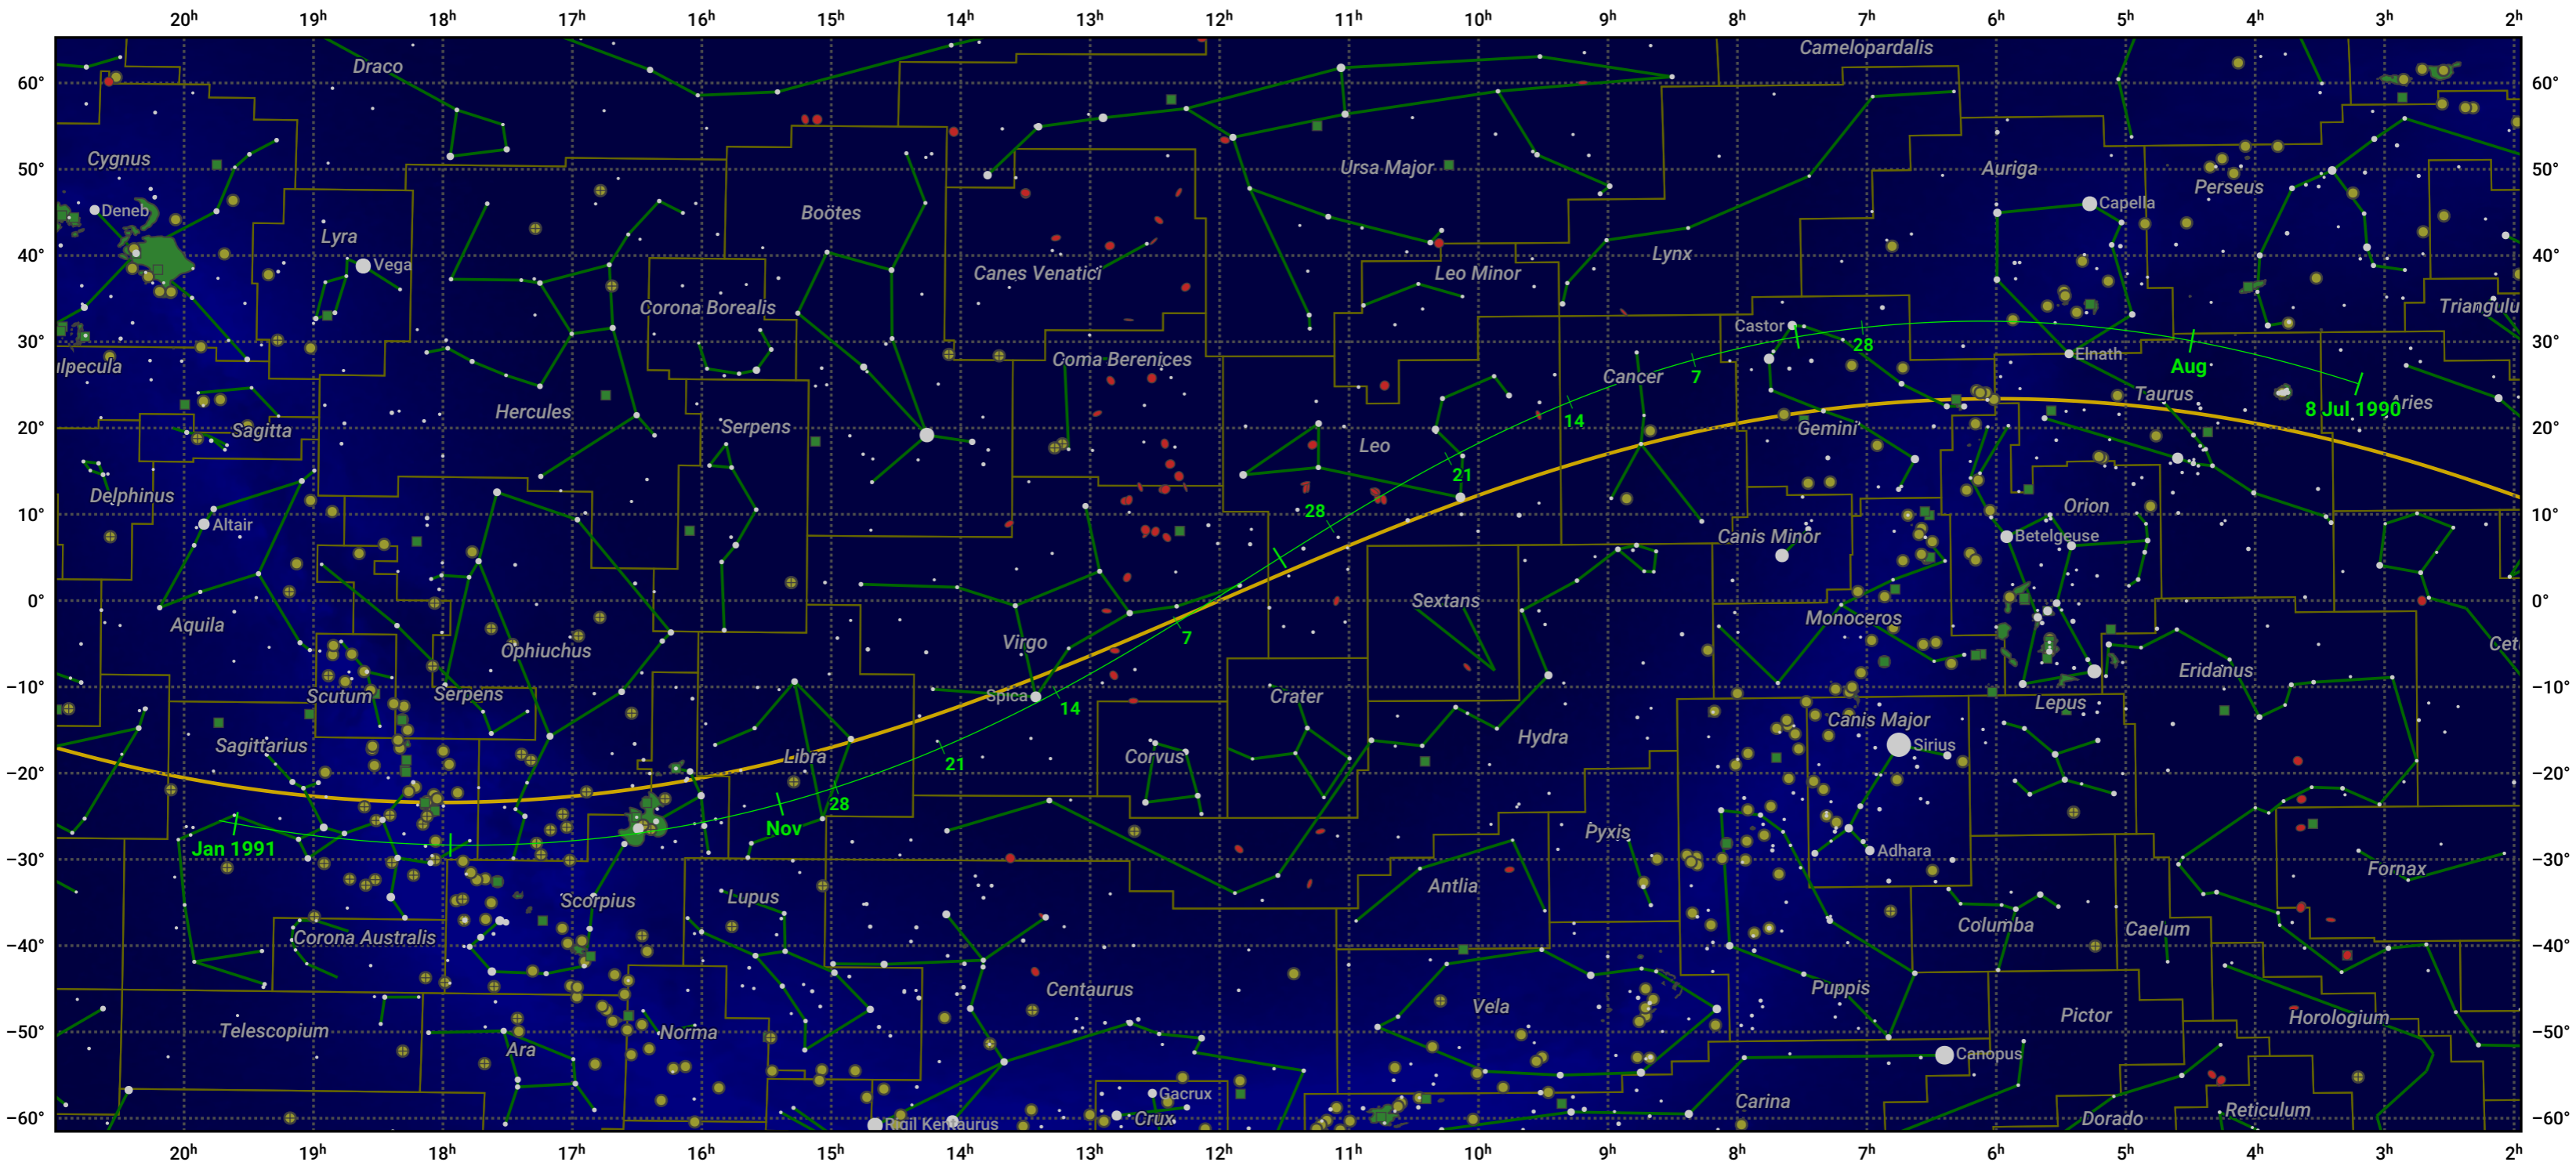

The path of 2P/Encke starting on 8 Jul 1990

© Dominic Ford 2011–2024. Date markers placed at midnight UTC. Downloaded from <https://in-the-sky.org>

Magnitude scale: 5.0 4.0 3.0 2.0 1.0 0.0 -1.0 -2.0

Ecliptic Plane

Galaxy Bright nebula Open cluster Globular cluster

Date	Mag
1990 Jul 26	12.9
1990 Aug 10	11.9
1990 Aug 23	10.8
1990 Sep 1	10.0
1990 Sep 3	9.8
1990 Sep 13	8.8
1990 Sep 22	7.7
1990 Oct 1	6.6
1990 Oct 18	7.6
1990 Oct 25	8.7
1990 Nov 1	9.7
1990 Nov 2	9.8
1990 Nov 11	10.8
1990 Nov 22	11.8
1990 Dec 6	12.9
1990 Dec 24	13.9
1991 Jan 1	14.3