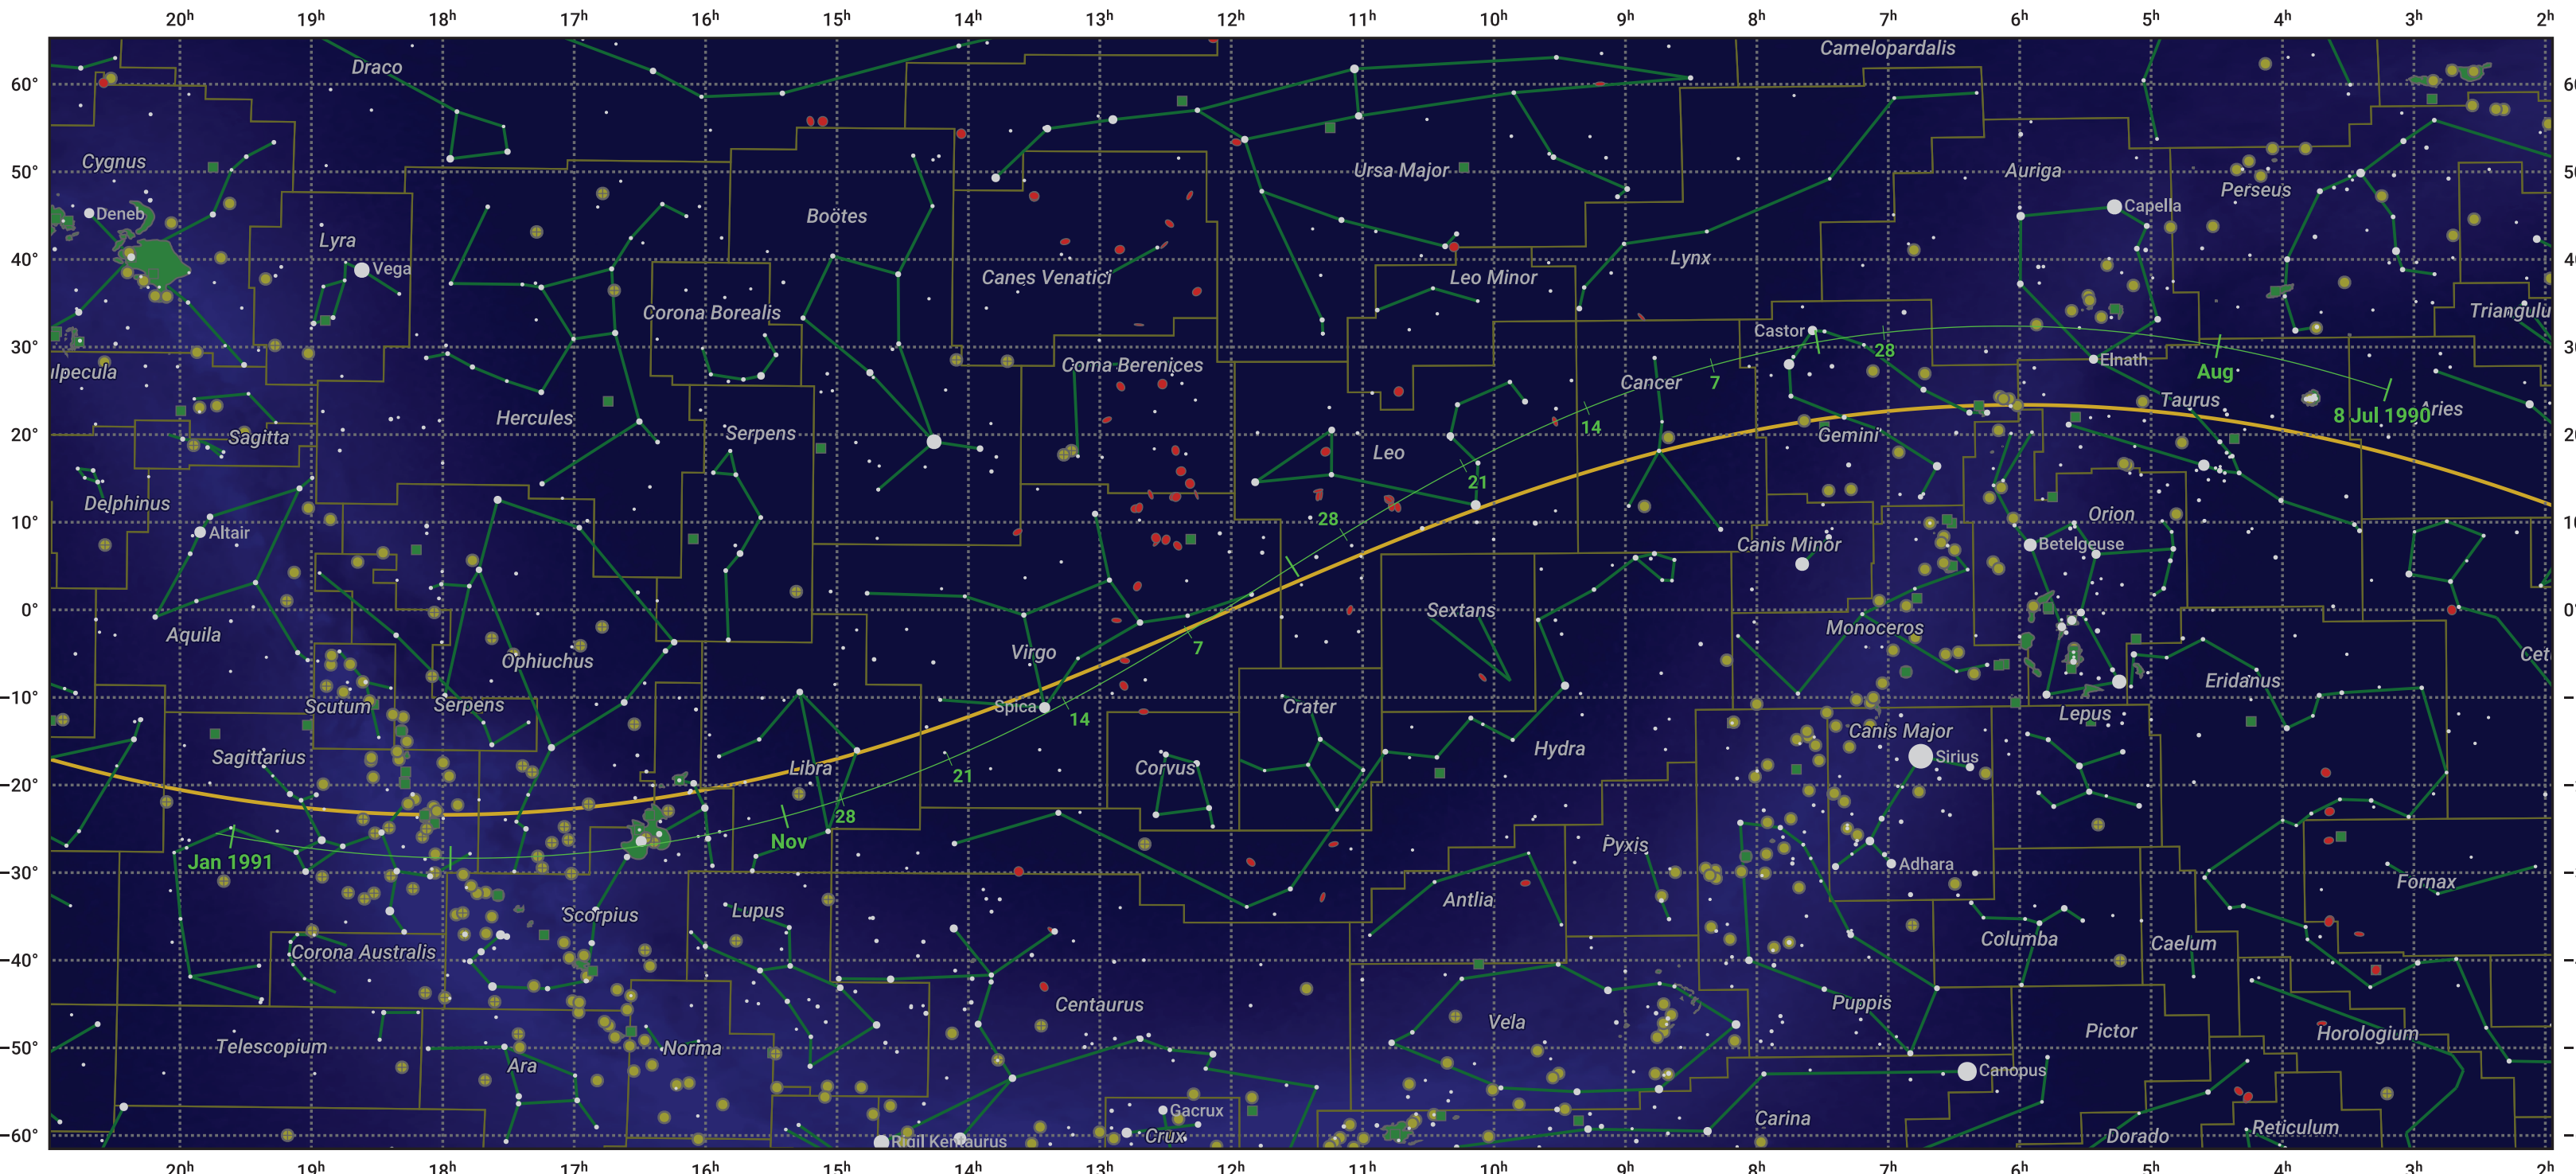

The path of 2P/Encke starting on 8 Jul 1990

© Dominic Ford 2011–2024. Date markers placed at midnight UTC. Downloaded from <https://in-the-sky.org>

Magnitude scale: -5.0 -4.0 -3.0 -2.0 -1.0 0.0 -1.0 -2.0

Ecliptic Plane

Galaxy Bright nebula Open cluster Globular cluster

Date	Mag
1990 Jul 26	12.9
1990 Aug 10	11.9
1990 Aug 23	10.8
1990 Sep 1	10.0
1990 Sep 3	9.8
1990 Sep 13	8.8
1990 Sep 22	7.7
1990 Oct 1	6.6
1990 Oct 18	7.6
1990 Oct 25	8.7
1990 Nov 1	9.7
1990 Nov 2	9.8
1990 Nov 11	10.8
1990 Nov 22	11.8
1990 Dec 6	12.9
1990 Dec 24	13.9
1991 Jan 1	14.3