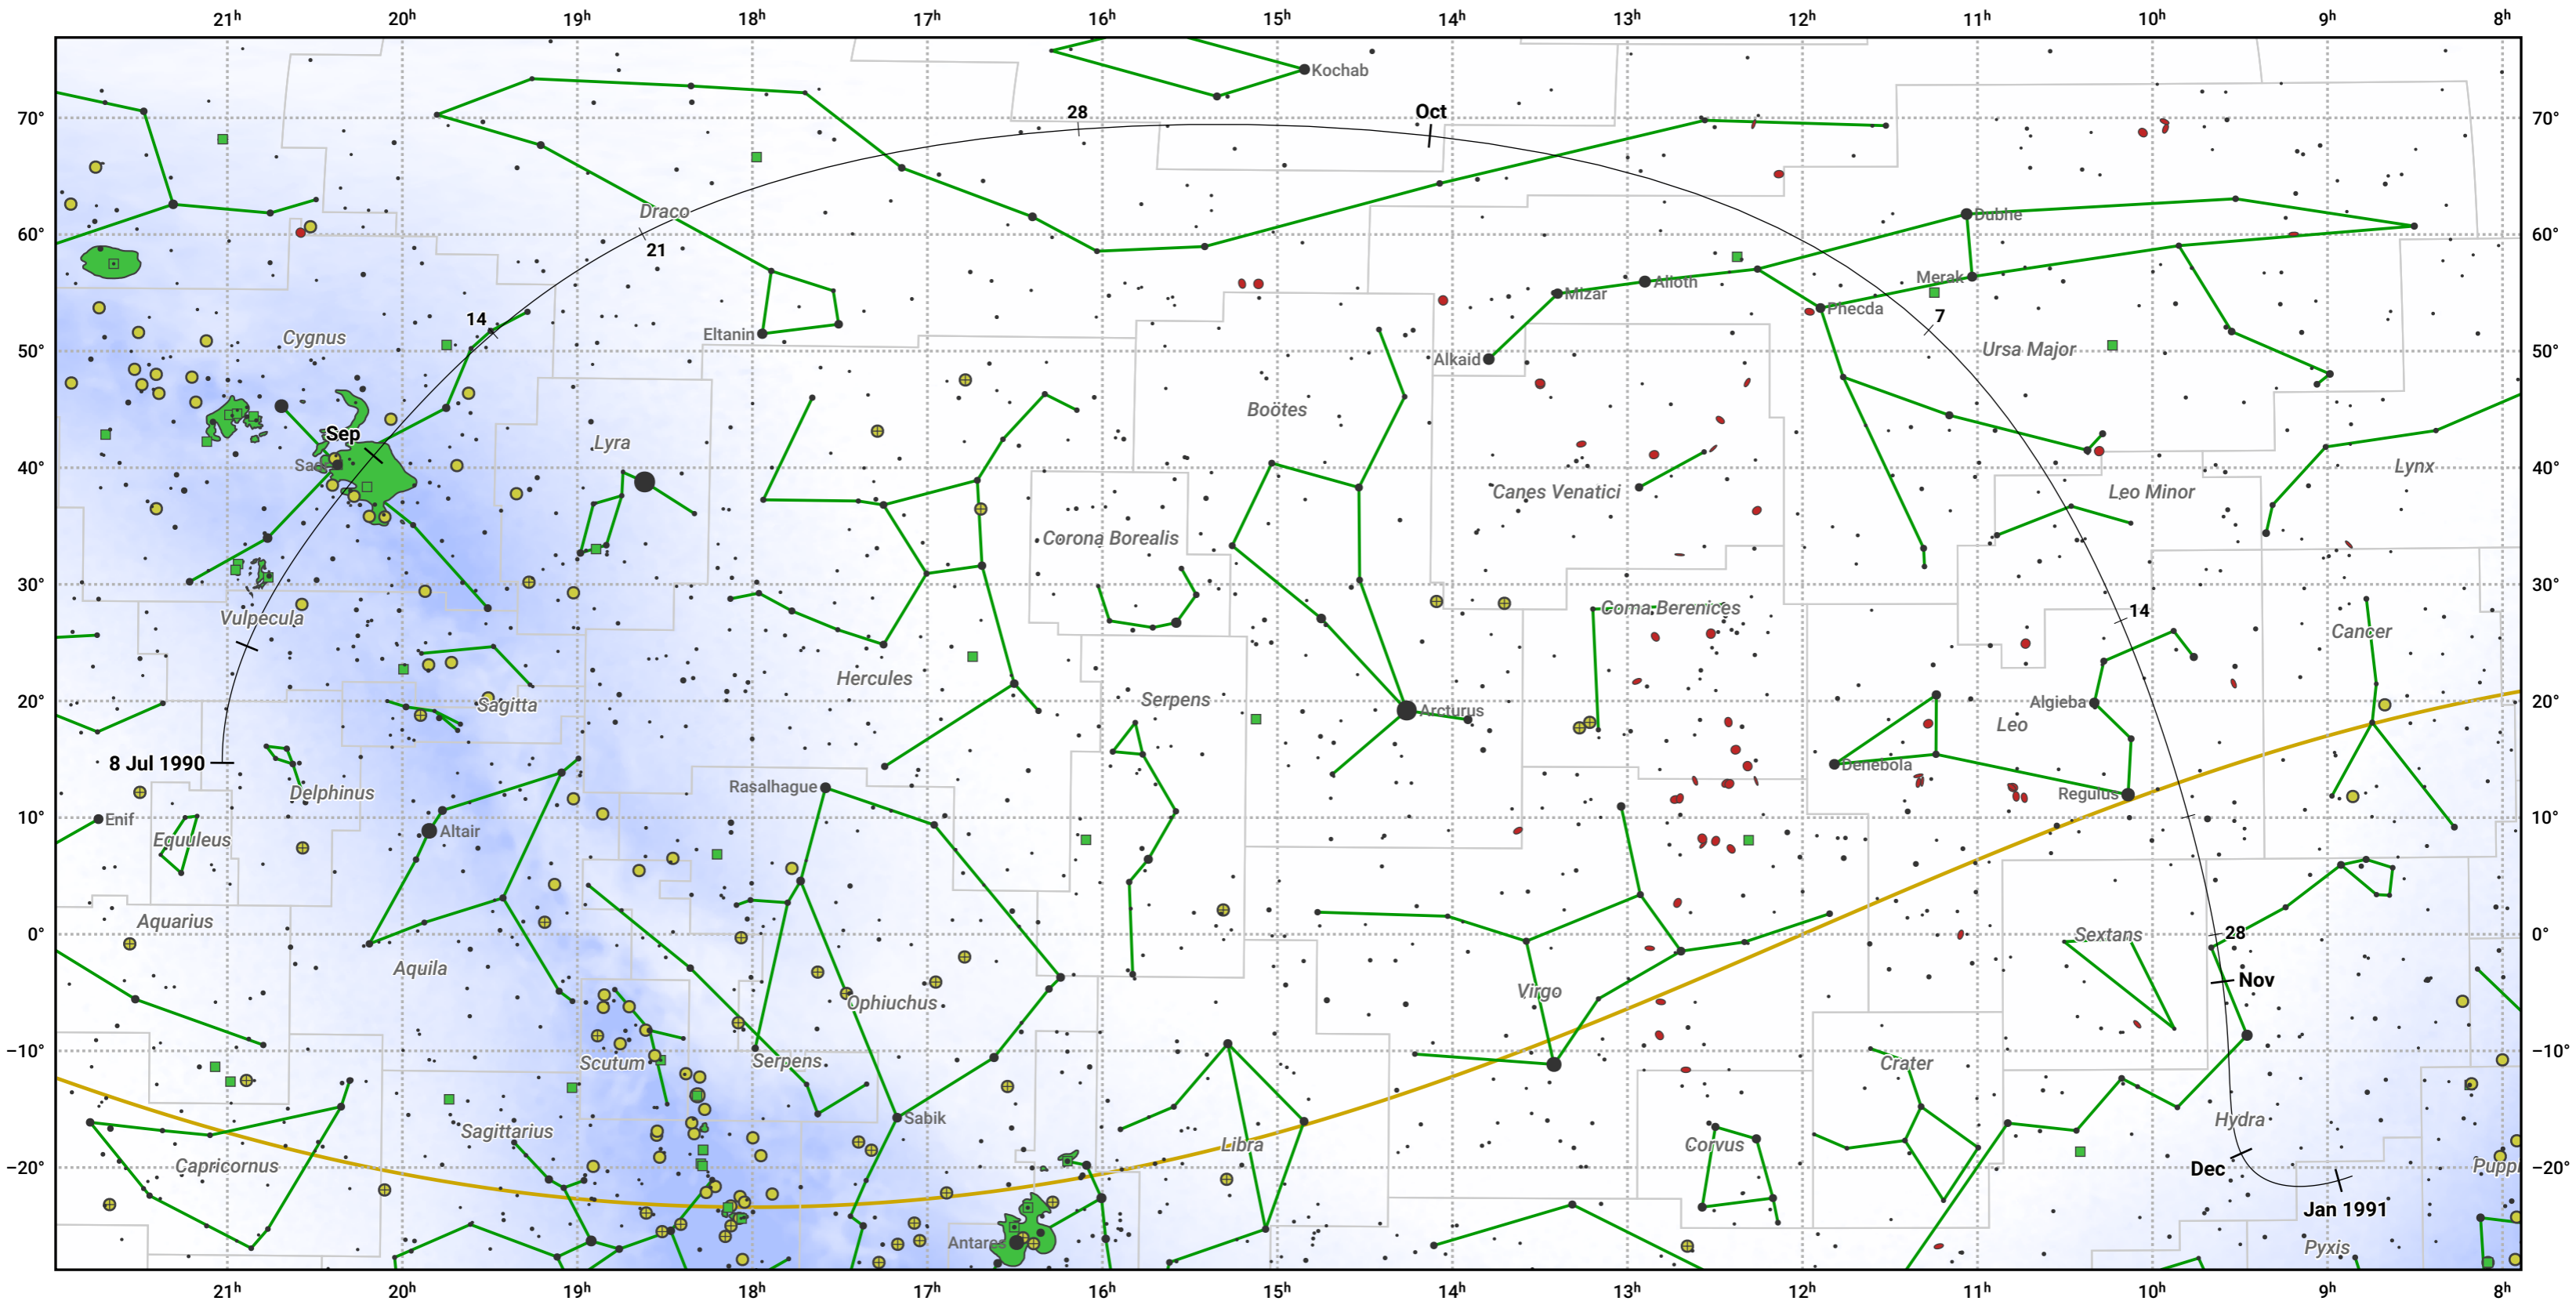

The path of 185P/Petrew starting on 8 Jul 1990

© Dominic Ford 2011–2024. Date markers placed at midnight UTC. Downloaded from <https://in-the-sky.org>

Magnitude scale: ● 6.0 ● 5.0 ● 4.0 ● 3.0 ● 2.0 ● 1.0 ● 0.0

— Ecliptic Plane

● Galaxy ■ Bright nebula ● Open cluster ⊕ Globular cluster

Date	Mag
1990 Jul 25	12.8
1990 Aug 9	11.7
1990 Aug 23	10.7
1990 Sep 1	10.0
1990 Sep 5	9.6
1990 Sep 16	8.6
1990 Sep 26	7.5
1990 Nov 1	8.6
1990 Nov 16	9.6
1990 Dec 4	10.7
1990 Dec 24	11.7
1991 Jan 1	12.1