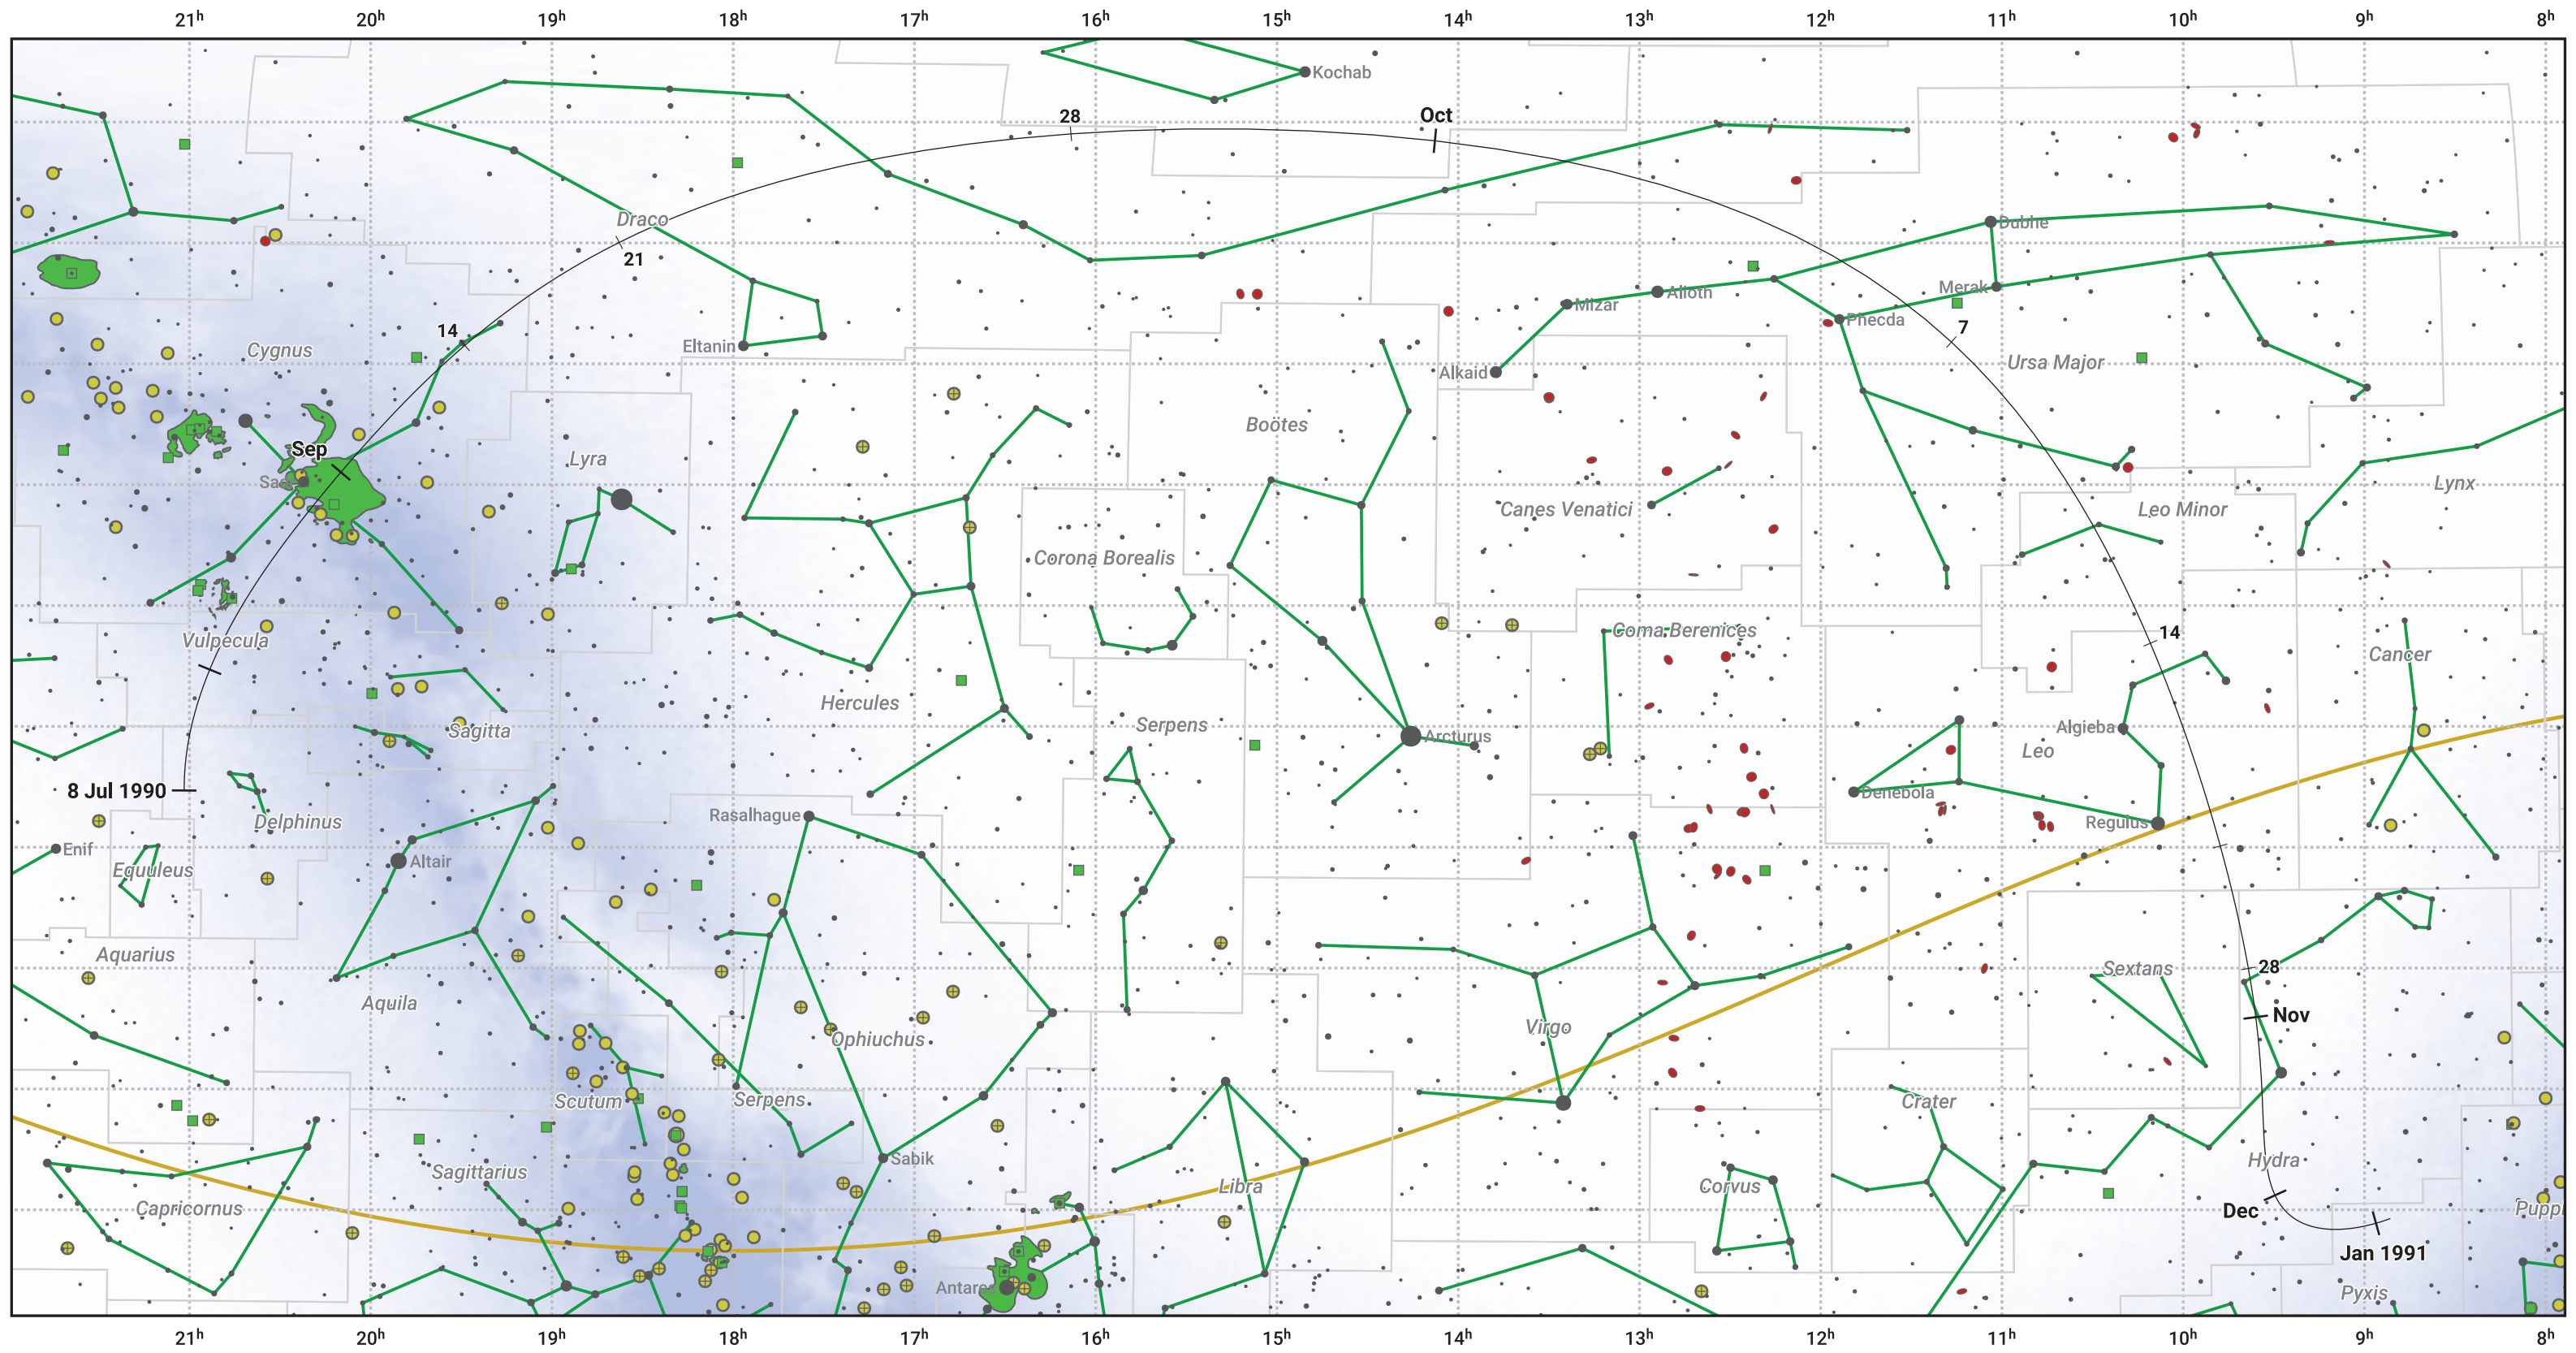

The path of 185P/Petrucci starting on 8 Jul 1990

© Dominic Ford 2011–2024. Date markers placed at midnight UTC. Downloaded from <https://in-the-sky.org>

Magnitude scale: -6.0 -5.0 -4.0 -3.0 -2.0 -1.0 0.0

Ecliptic Plane

Galaxy
 Bright nebula
 Open cluster
 + Globular cluster

Date	Mag
1990 Jul 25	12.8
1990 Aug 9	11.7
1990 Aug 23	10.7
1990 Sep 1	10.0
1990 Sep 5	9.6
1990 Sep 16	8.6
1990 Sep 26	7.5
1990 Nov 1	8.6
1990 Nov 16	9.6
1990 Dec 4	10.7
1990 Dec 24	11.7
1991 Jan 1	12.1