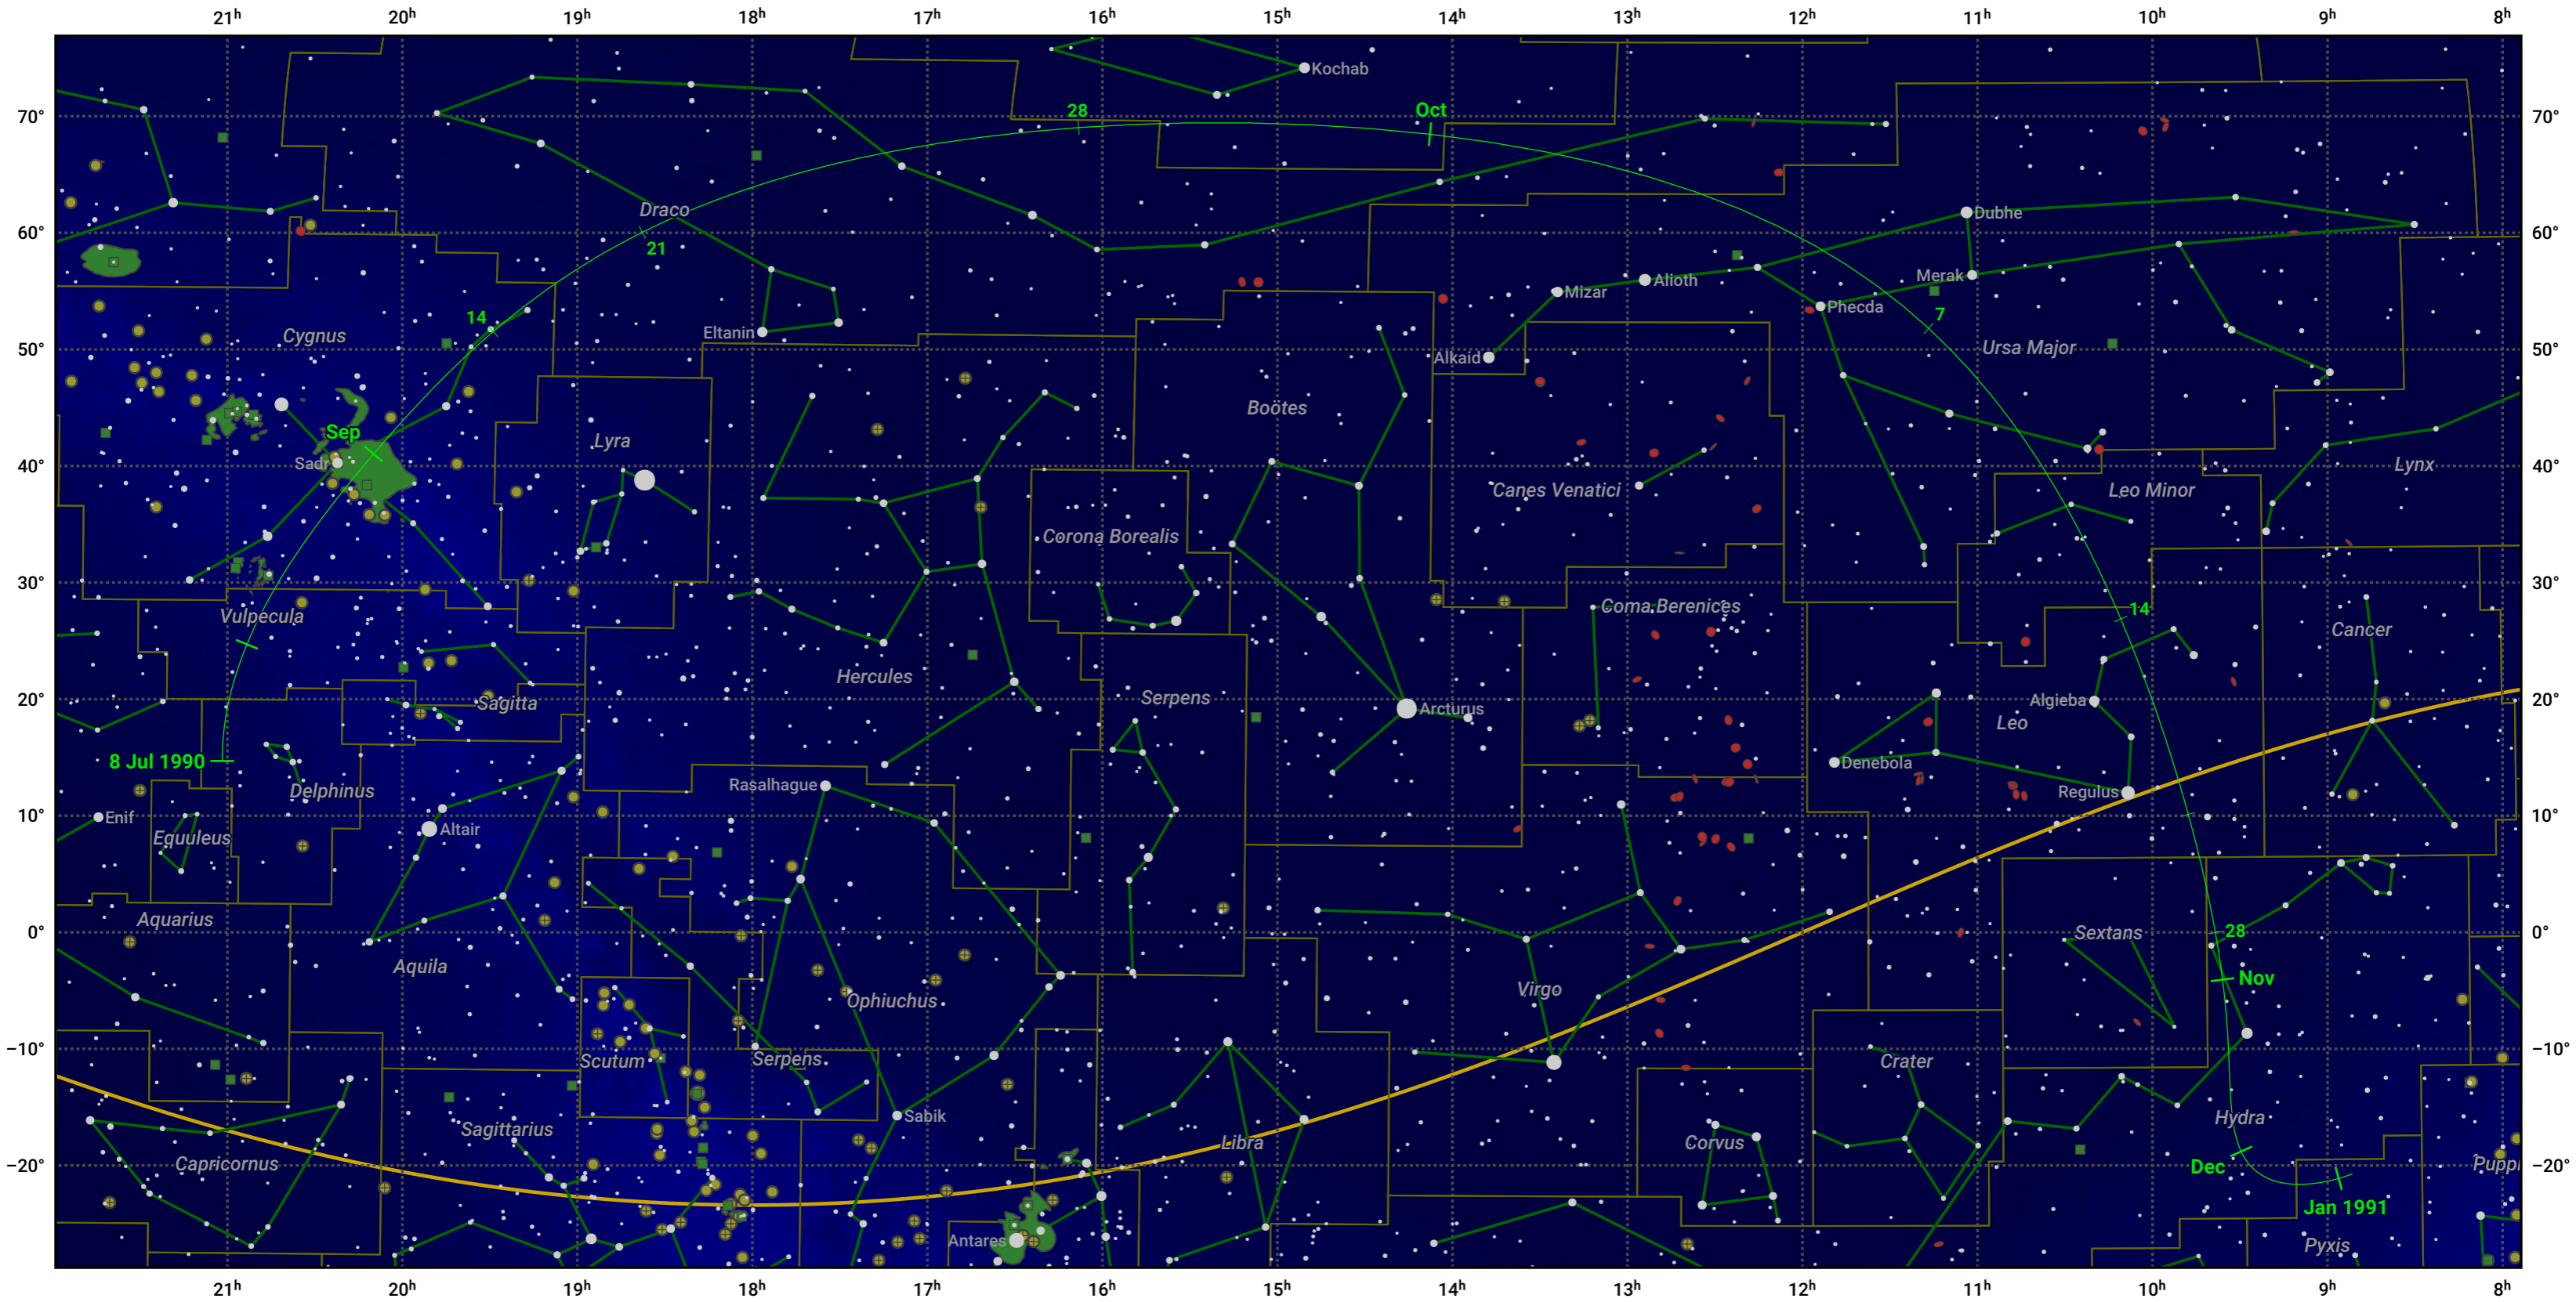

The path of 185P/Petrew starting on 8 Jul 1990

© Dominic Ford 2011–2024. Date markers placed at midnight UTC. Downloaded from <https://in-the-sky.org>

Magnitude scale: • 6.0 • 5.0 • 4.0 • 3.0 • 2.0 • 1.0 • 0.0

— Ecliptic Plane

● Galaxy ■ Bright nebula ● Open cluster ⊕ Globular cluster

Date	Mag
1990 Jul 25	12.8
1990 Aug 9	11.7
1990 Aug 23	10.7
1990 Sep 1	10.0
1990 Sep 5	9.6
1990 Sep 16	8.6
1990 Sep 26	7.5
1990 Nov 1	8.6
1990 Nov 16	9.6
1990 Dec 4	10.7
1990 Dec 24	11.7
1991 Jan 1	12.1