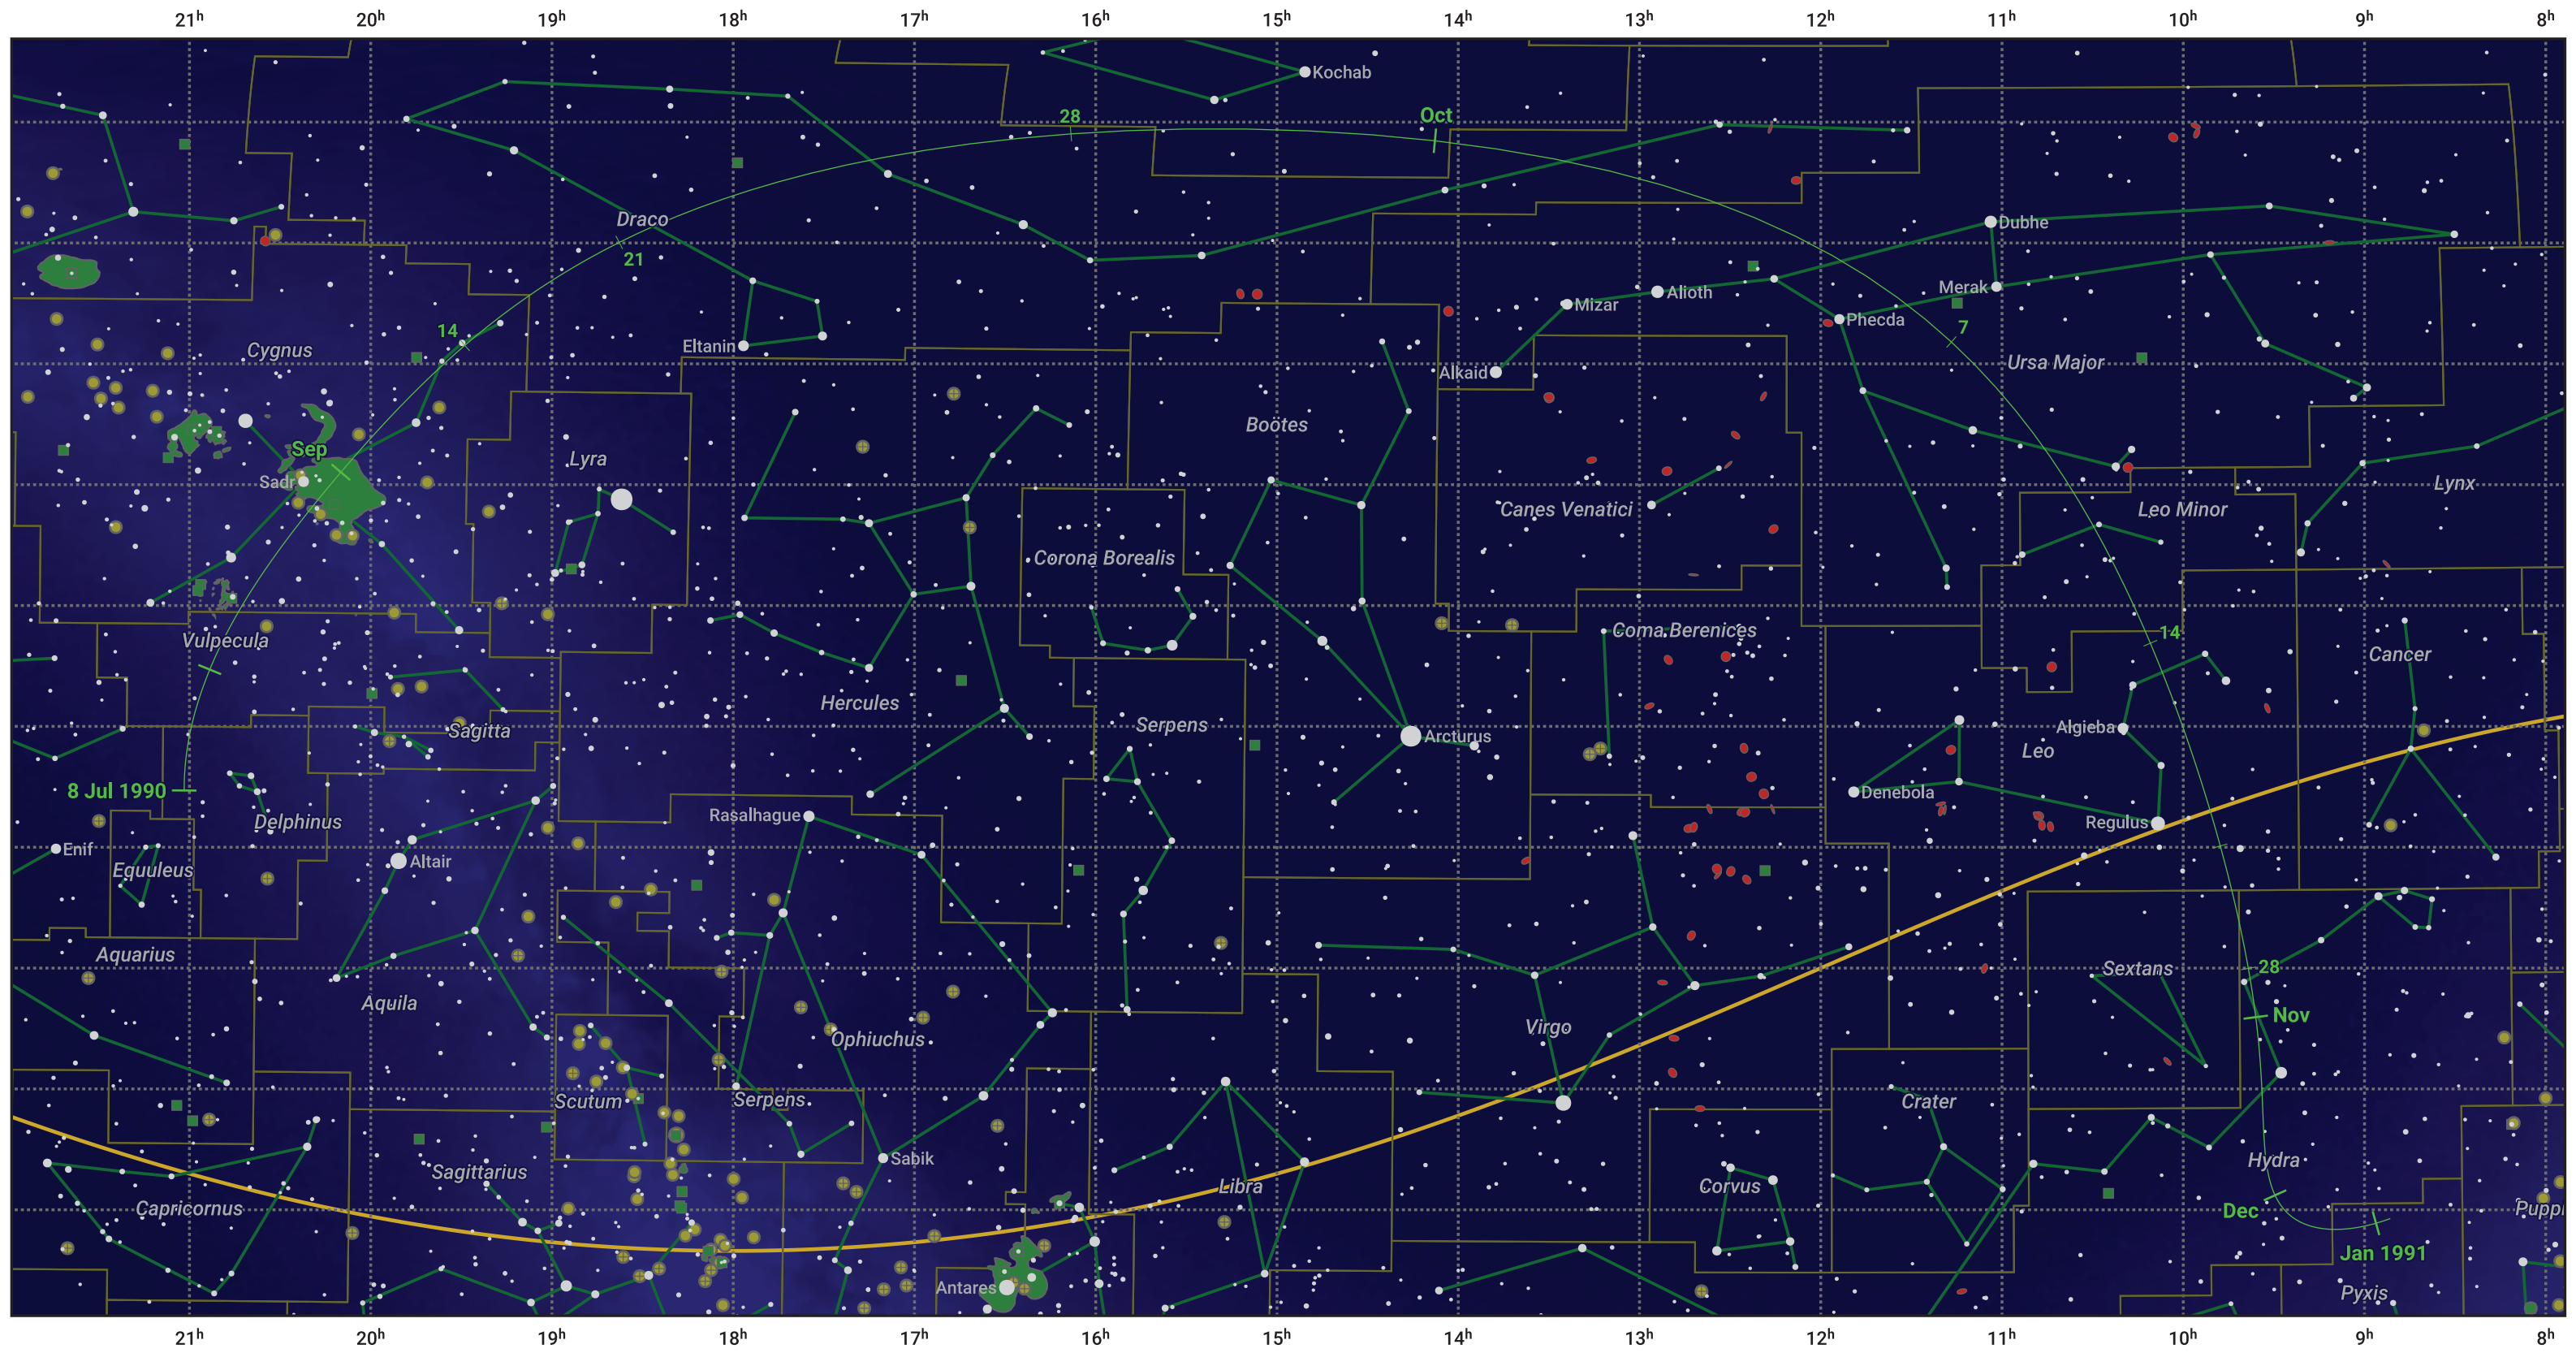

# The path of 185P/Petrew starting on 8 Jul 1990

© Dominic Ford 2011–2024. Date markers placed at midnight UTC. Downloaded from <https://in-the-sky.org>

Magnitude scale: ● 6.0 ● 5.0 ● 4.0 ● 3.0 ● 2.0 ● 1.0 ● 0.0

— Ecliptic Plane

● Galaxy ■ Bright nebula ● Open cluster ● Globular cluster

Date	Mag
1990 Jul 25	12.8
1990 Aug 9	11.7
1990 Aug 23	10.7
1990 Sep 1	10.0
1990 Sep 5	9.6
1990 Sep 16	8.6
1990 Sep 26	7.5
1990 Nov 1	8.6
1990 Nov 16	9.6
1990 Dec 4	10.7
1990 Dec 24	11.7
1991 Jan 1	12.1