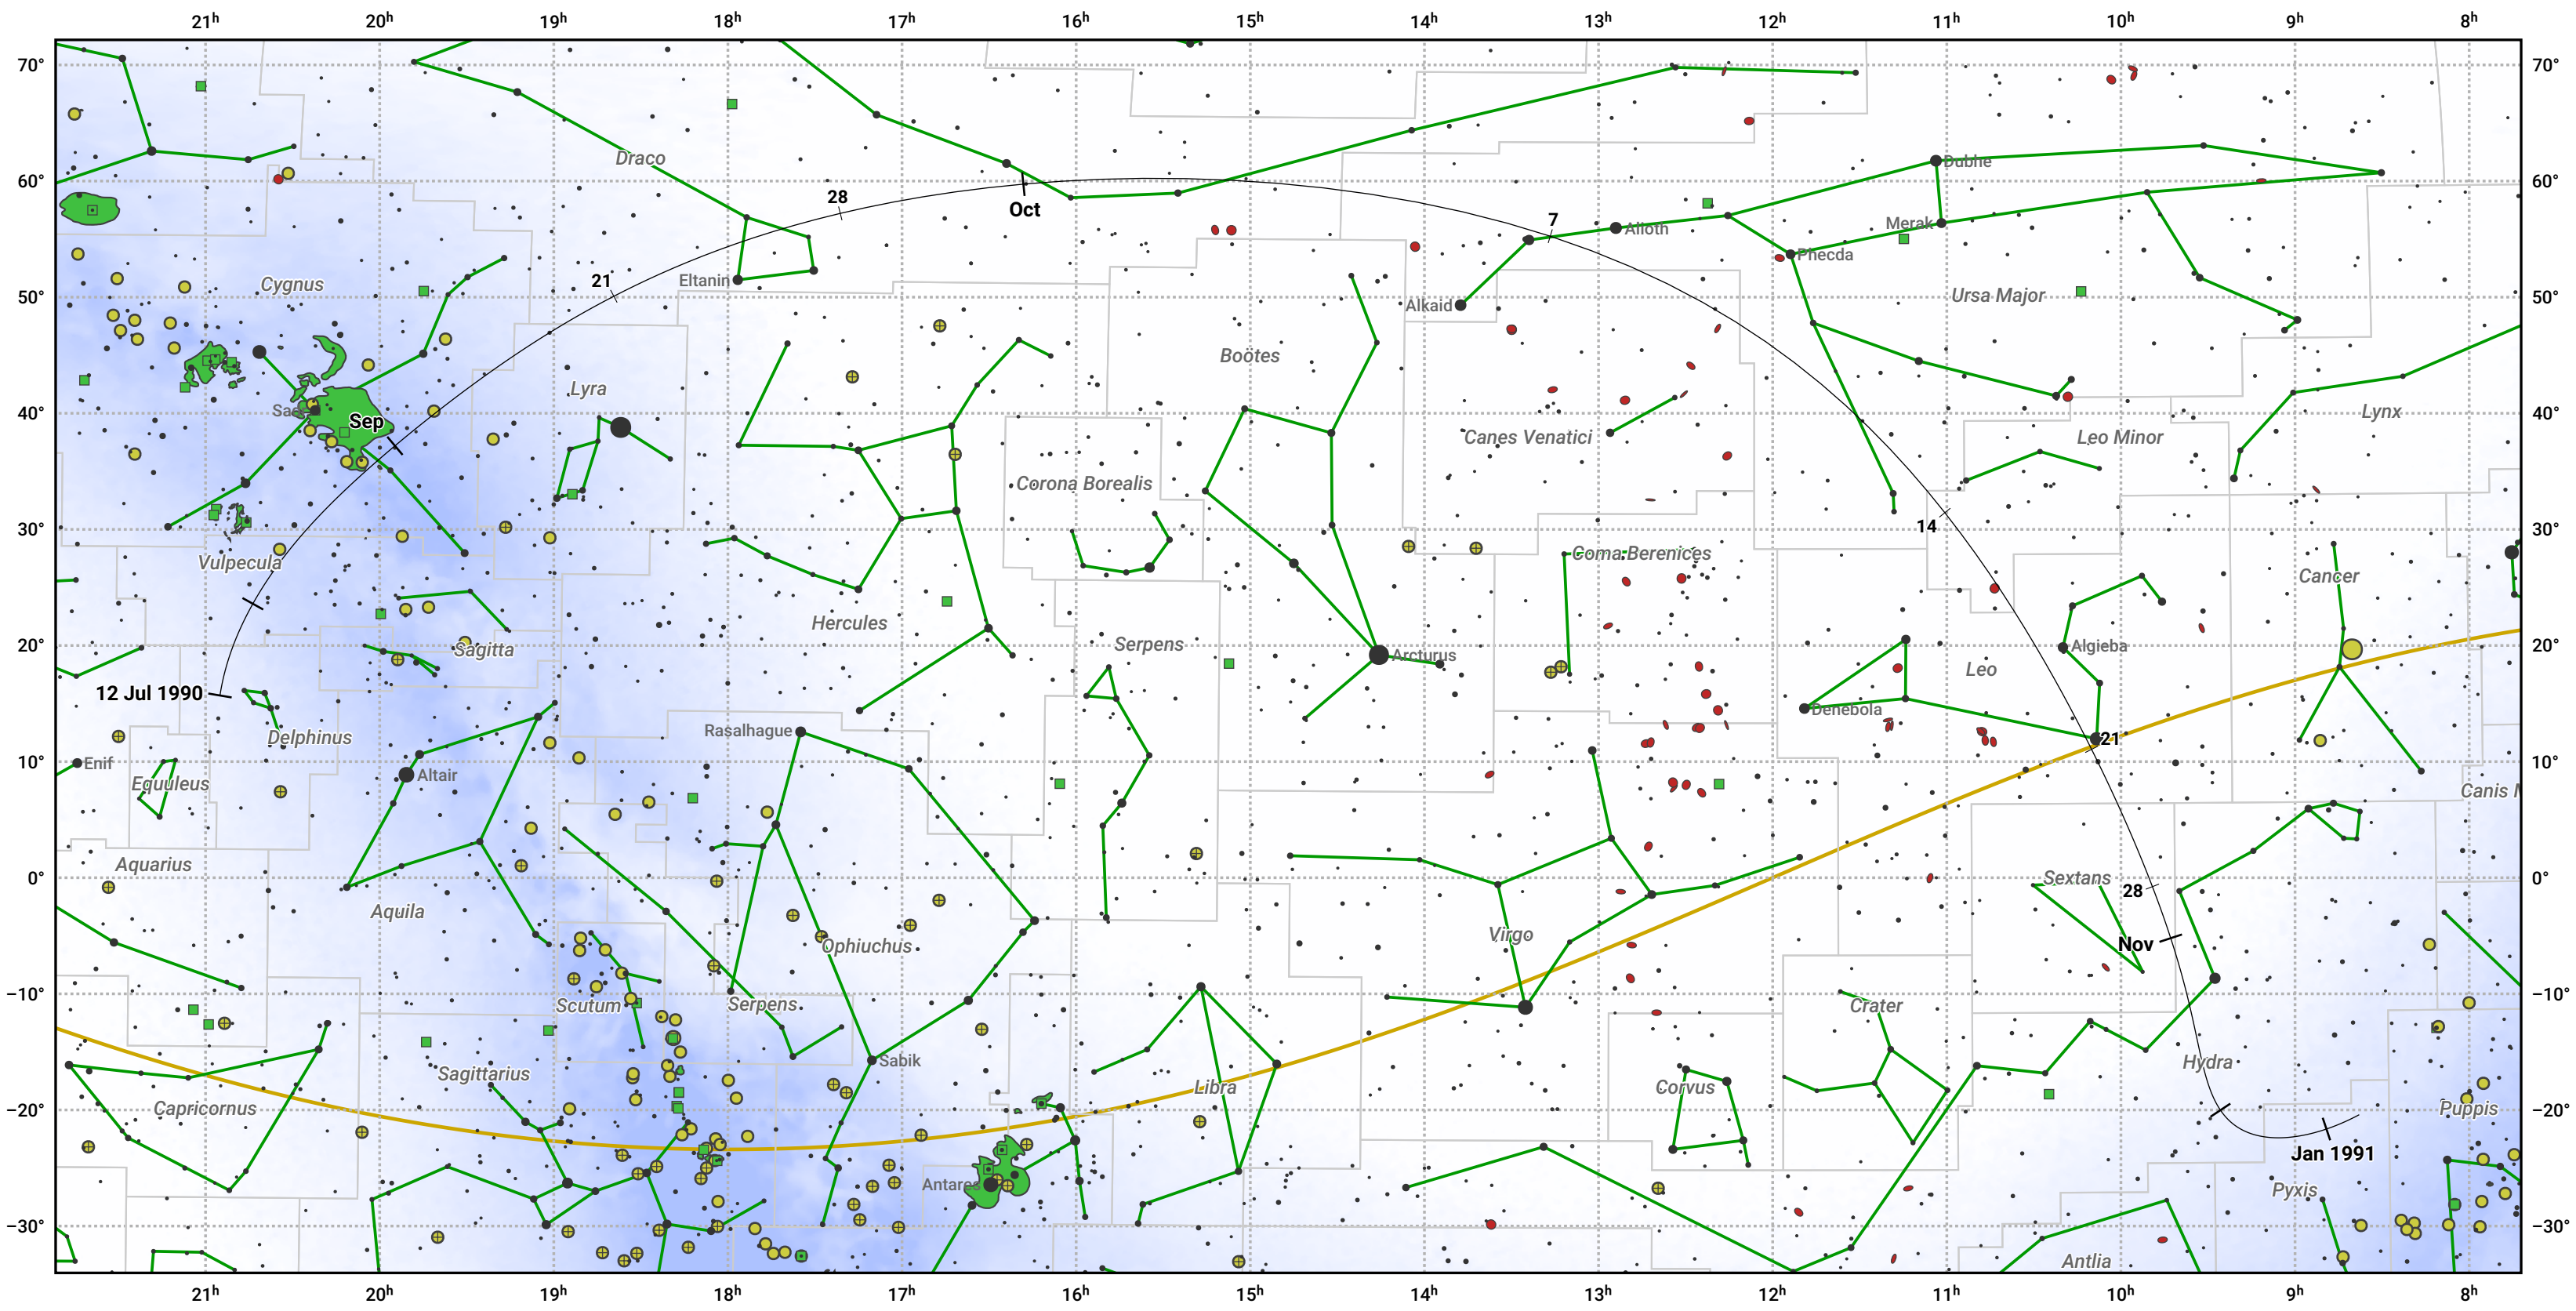

The path of 185P/Petrew starting on 12 Jul 1990

© Dominic Ford 2011–2024. Date markers placed at midnight UTC. Downloaded from <https://in-the-sky.org>

Magnitude scale: ● 6.0 ● 5.0 ● 4.0 ● 3.0 ● 2.0 ● 1.0 ● 0.0

— Ecliptic Plane

● Galaxy ■ Bright nebula ● Open cluster ⊕ Globular cluster

Date	Mag
1990 Jul 29	12.6
1990 Aug 13	11.6
1990 Aug 27	10.5
1990 Sep 1	10.1
1990 Sep 9	9.4
1990 Sep 20	8.4
1990 Sep 30	7.3
1990 Nov 1	8.3
1990 Nov 2	8.4
1990 Nov 16	9.4
1990 Dec 3	10.4
1990 Dec 22	11.5
1991 Jan 1	12.0