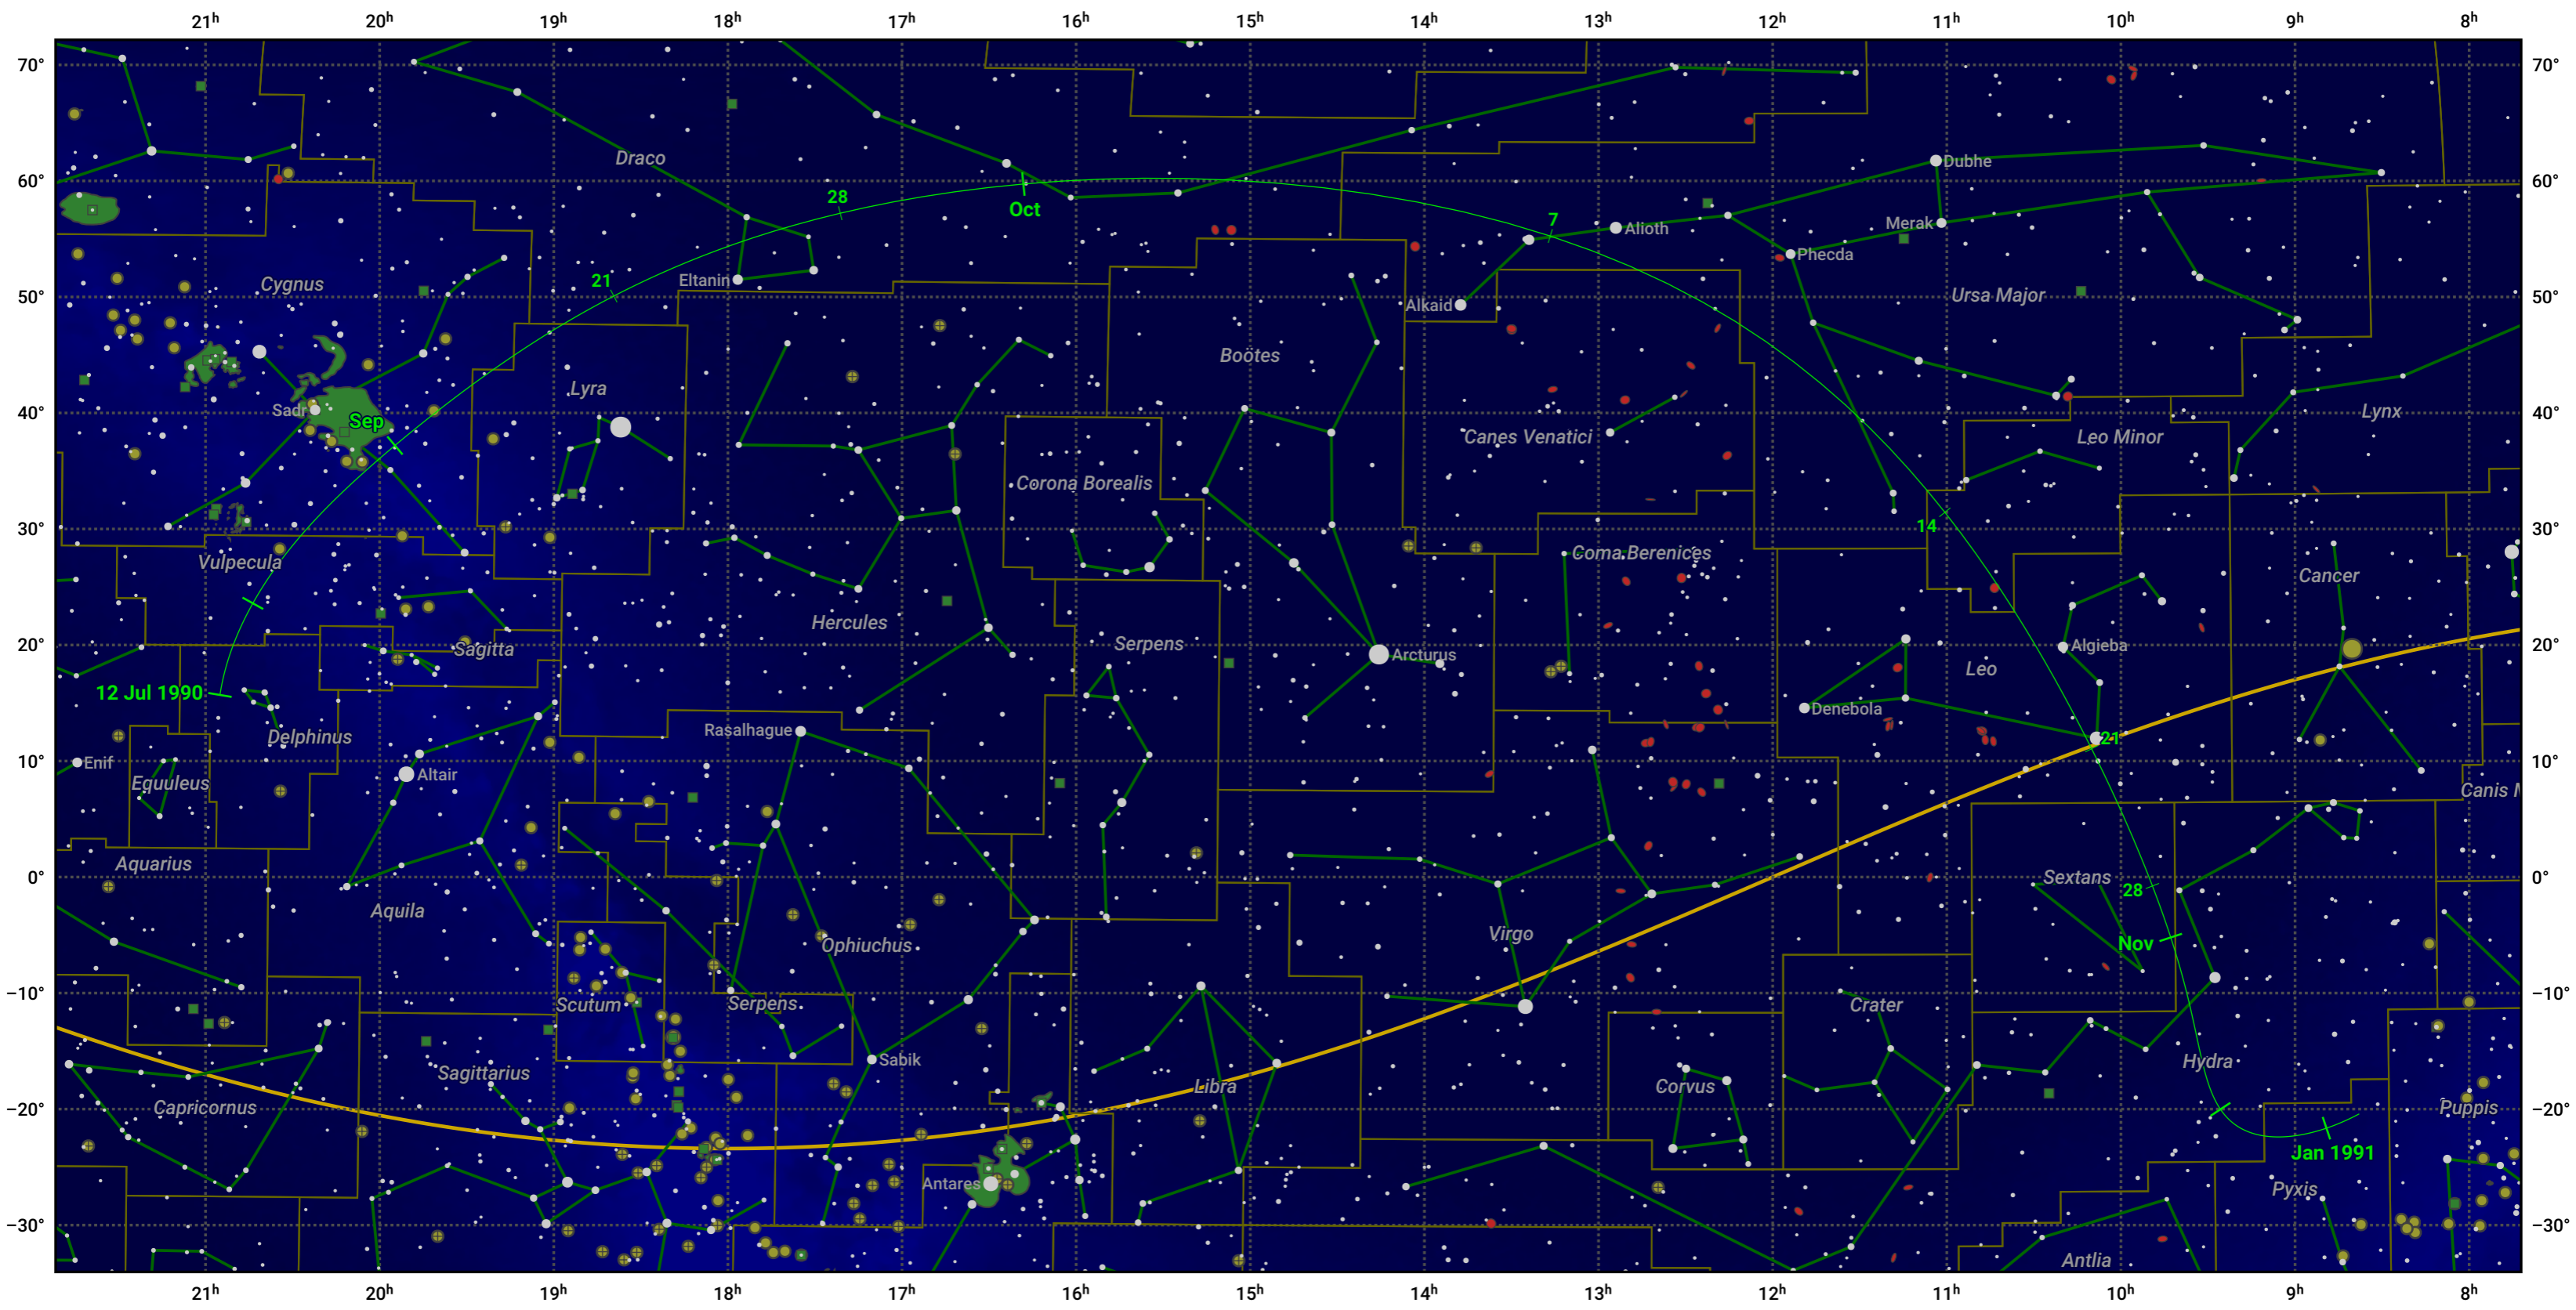

The path of 185P/Petrew starting on 12 Jul 1990

© Dominic Ford 2011–2024. Date markers placed at midnight UTC. Downloaded from <https://in-the-sky.org>

Magnitude scale: ● 6.0 ● 5.0 ● 4.0 ● 3.0 ● 2.0 ● 1.0 ● 0.0

— Ecliptic Plane

● Galaxy ■ Bright nebula ● Open cluster ⊕ Globular cluster

Date	Mag
1990 Jul 29	12.6
1990 Aug 13	11.6
1990 Aug 27	10.5
1990 Sep 1	10.1
1990 Sep 9	9.4
1990 Sep 20	8.4
1990 Sep 30	7.3
1990 Nov 1	8.3
1990 Nov 2	8.4
1990 Nov 16	9.4
1990 Dec 3	10.4
1990 Dec 22	11.5
1991 Jan 1	12.0