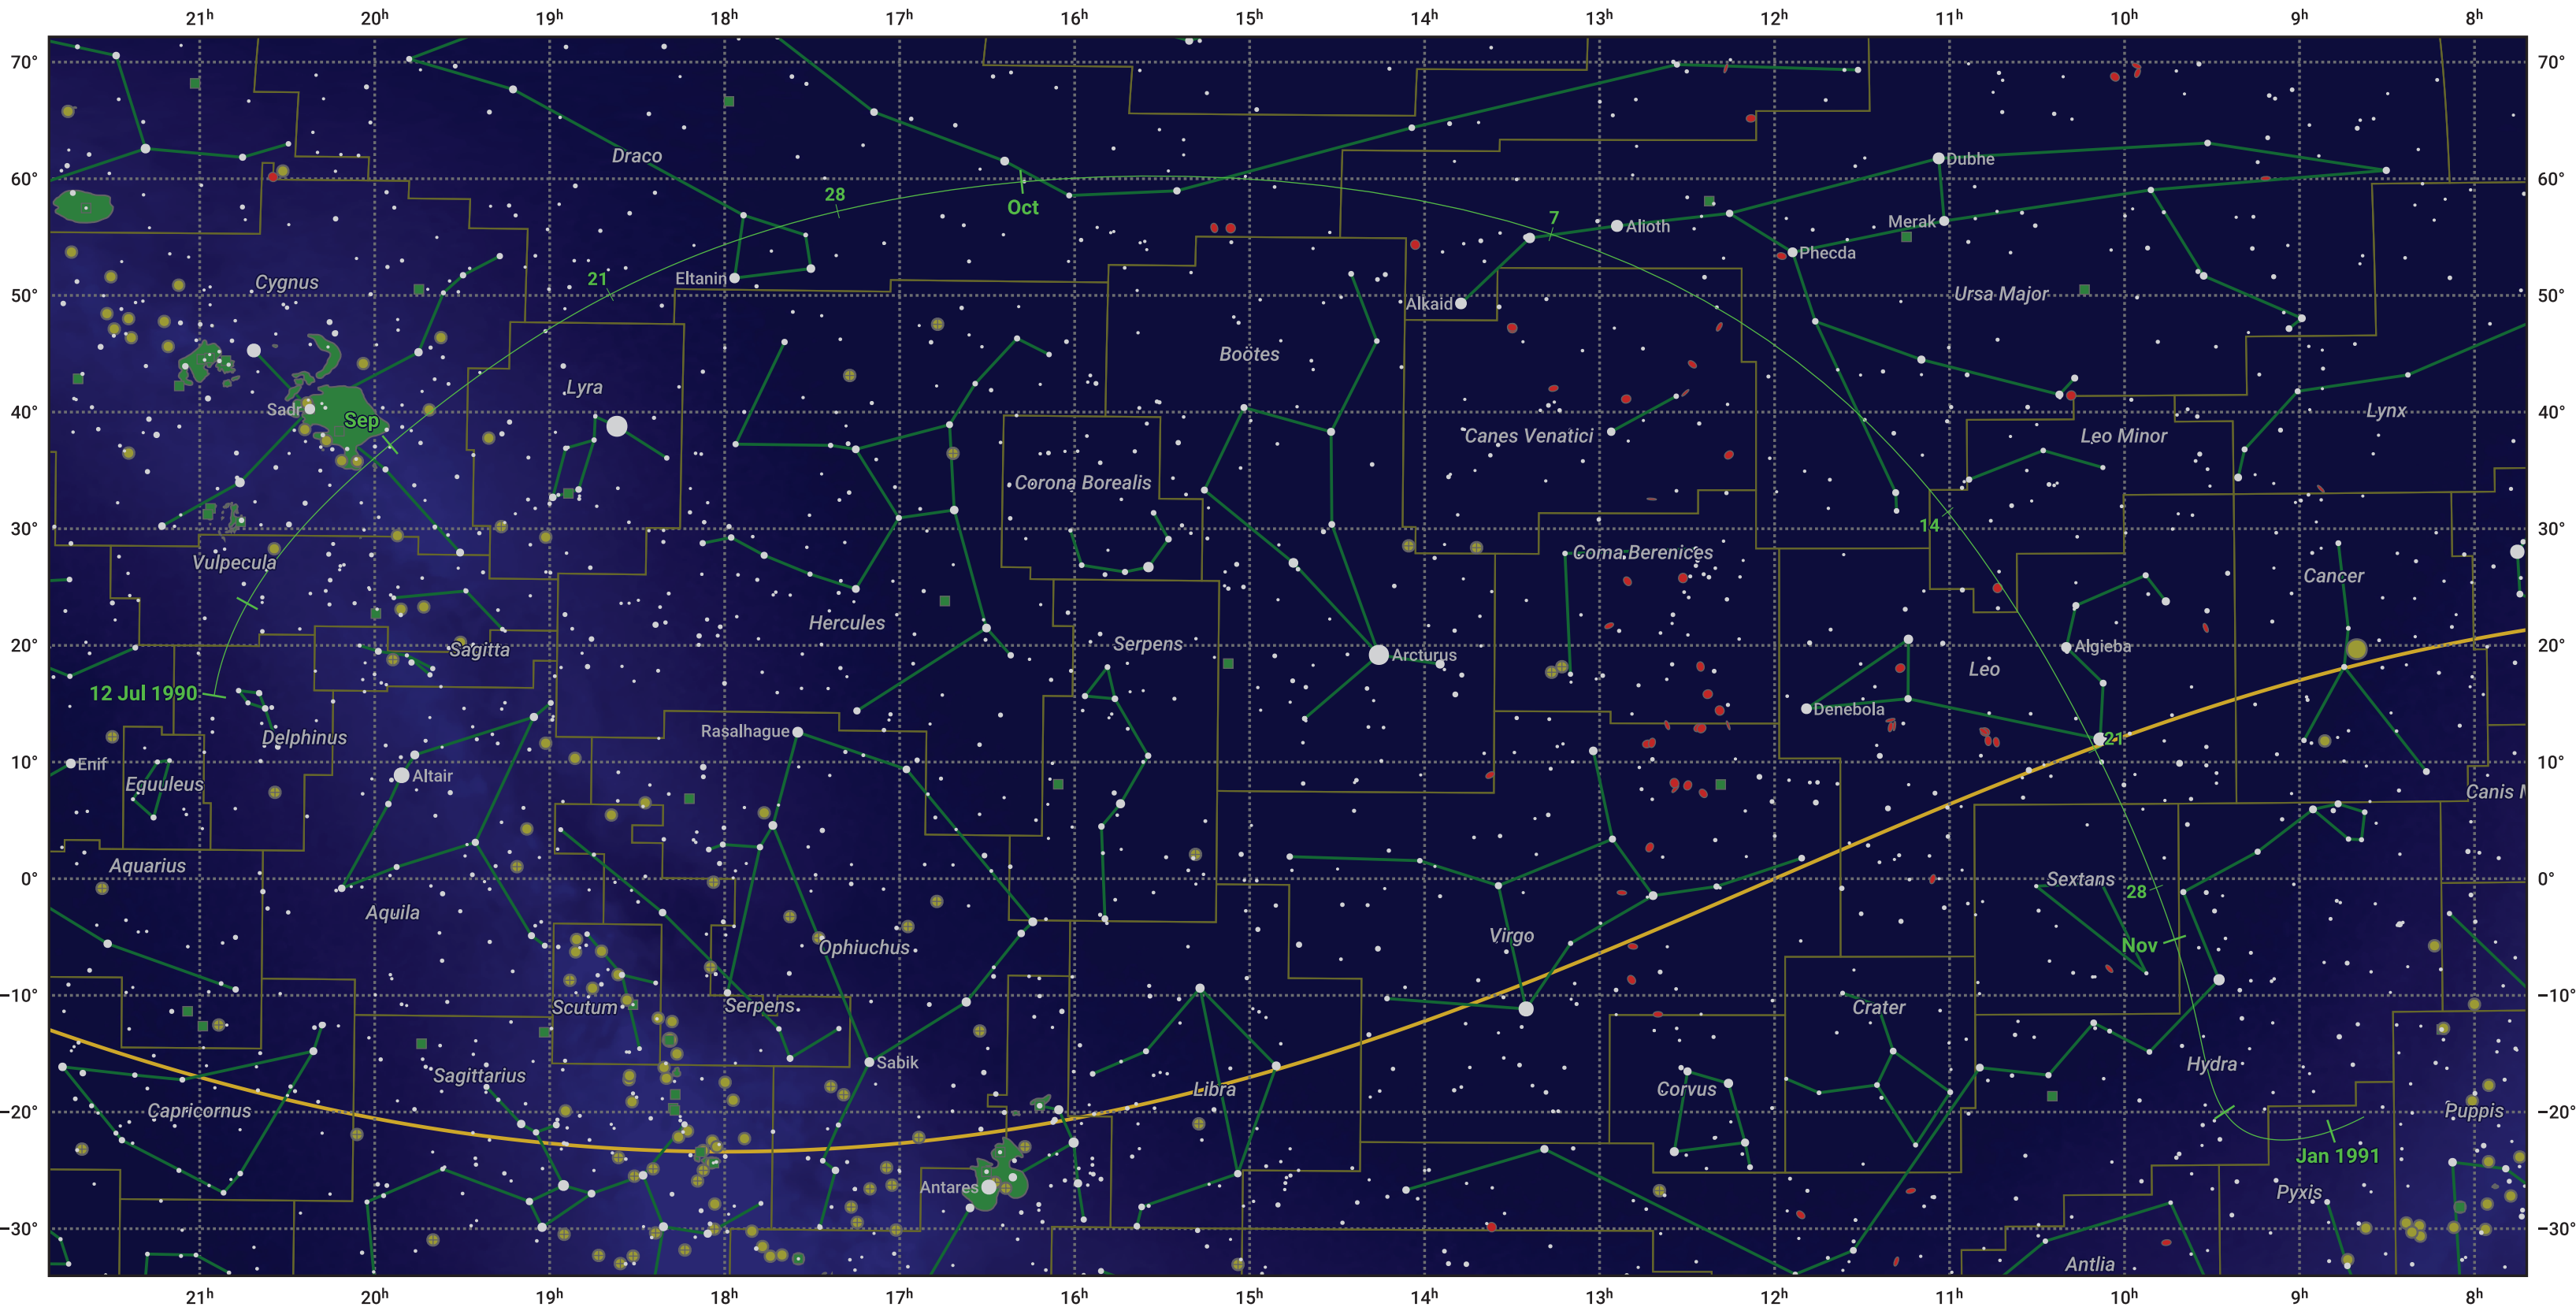

The path of 185P/Petrew starting on 12 Jul 1990

© Dominic Ford 2011–2024. Date markers placed at midnight UTC. Downloaded from <https://in-the-sky.org>

Magnitude scale: ● 6.0 ● 5.0 ● 4.0 ● 3.0 ● 2.0 ● 1.0 ● 0.0

— Ecliptic Plane

● Galaxy ■ Bright nebula ● Open cluster ● Globular cluster

Date	Mag
1990 Jul 29	12.6
1990 Aug 13	11.6
1990 Aug 27	10.5
1990 Sep 1	10.1
1990 Sep 9	9.4
1990 Sep 20	8.4
1990 Sep 30	7.3
1990 Nov 1	8.3
1990 Nov 2	8.4
1990 Nov 16	9.4
1990 Dec 3	10.4
1990 Dec 22	11.5
1991 Jan 1	12.0