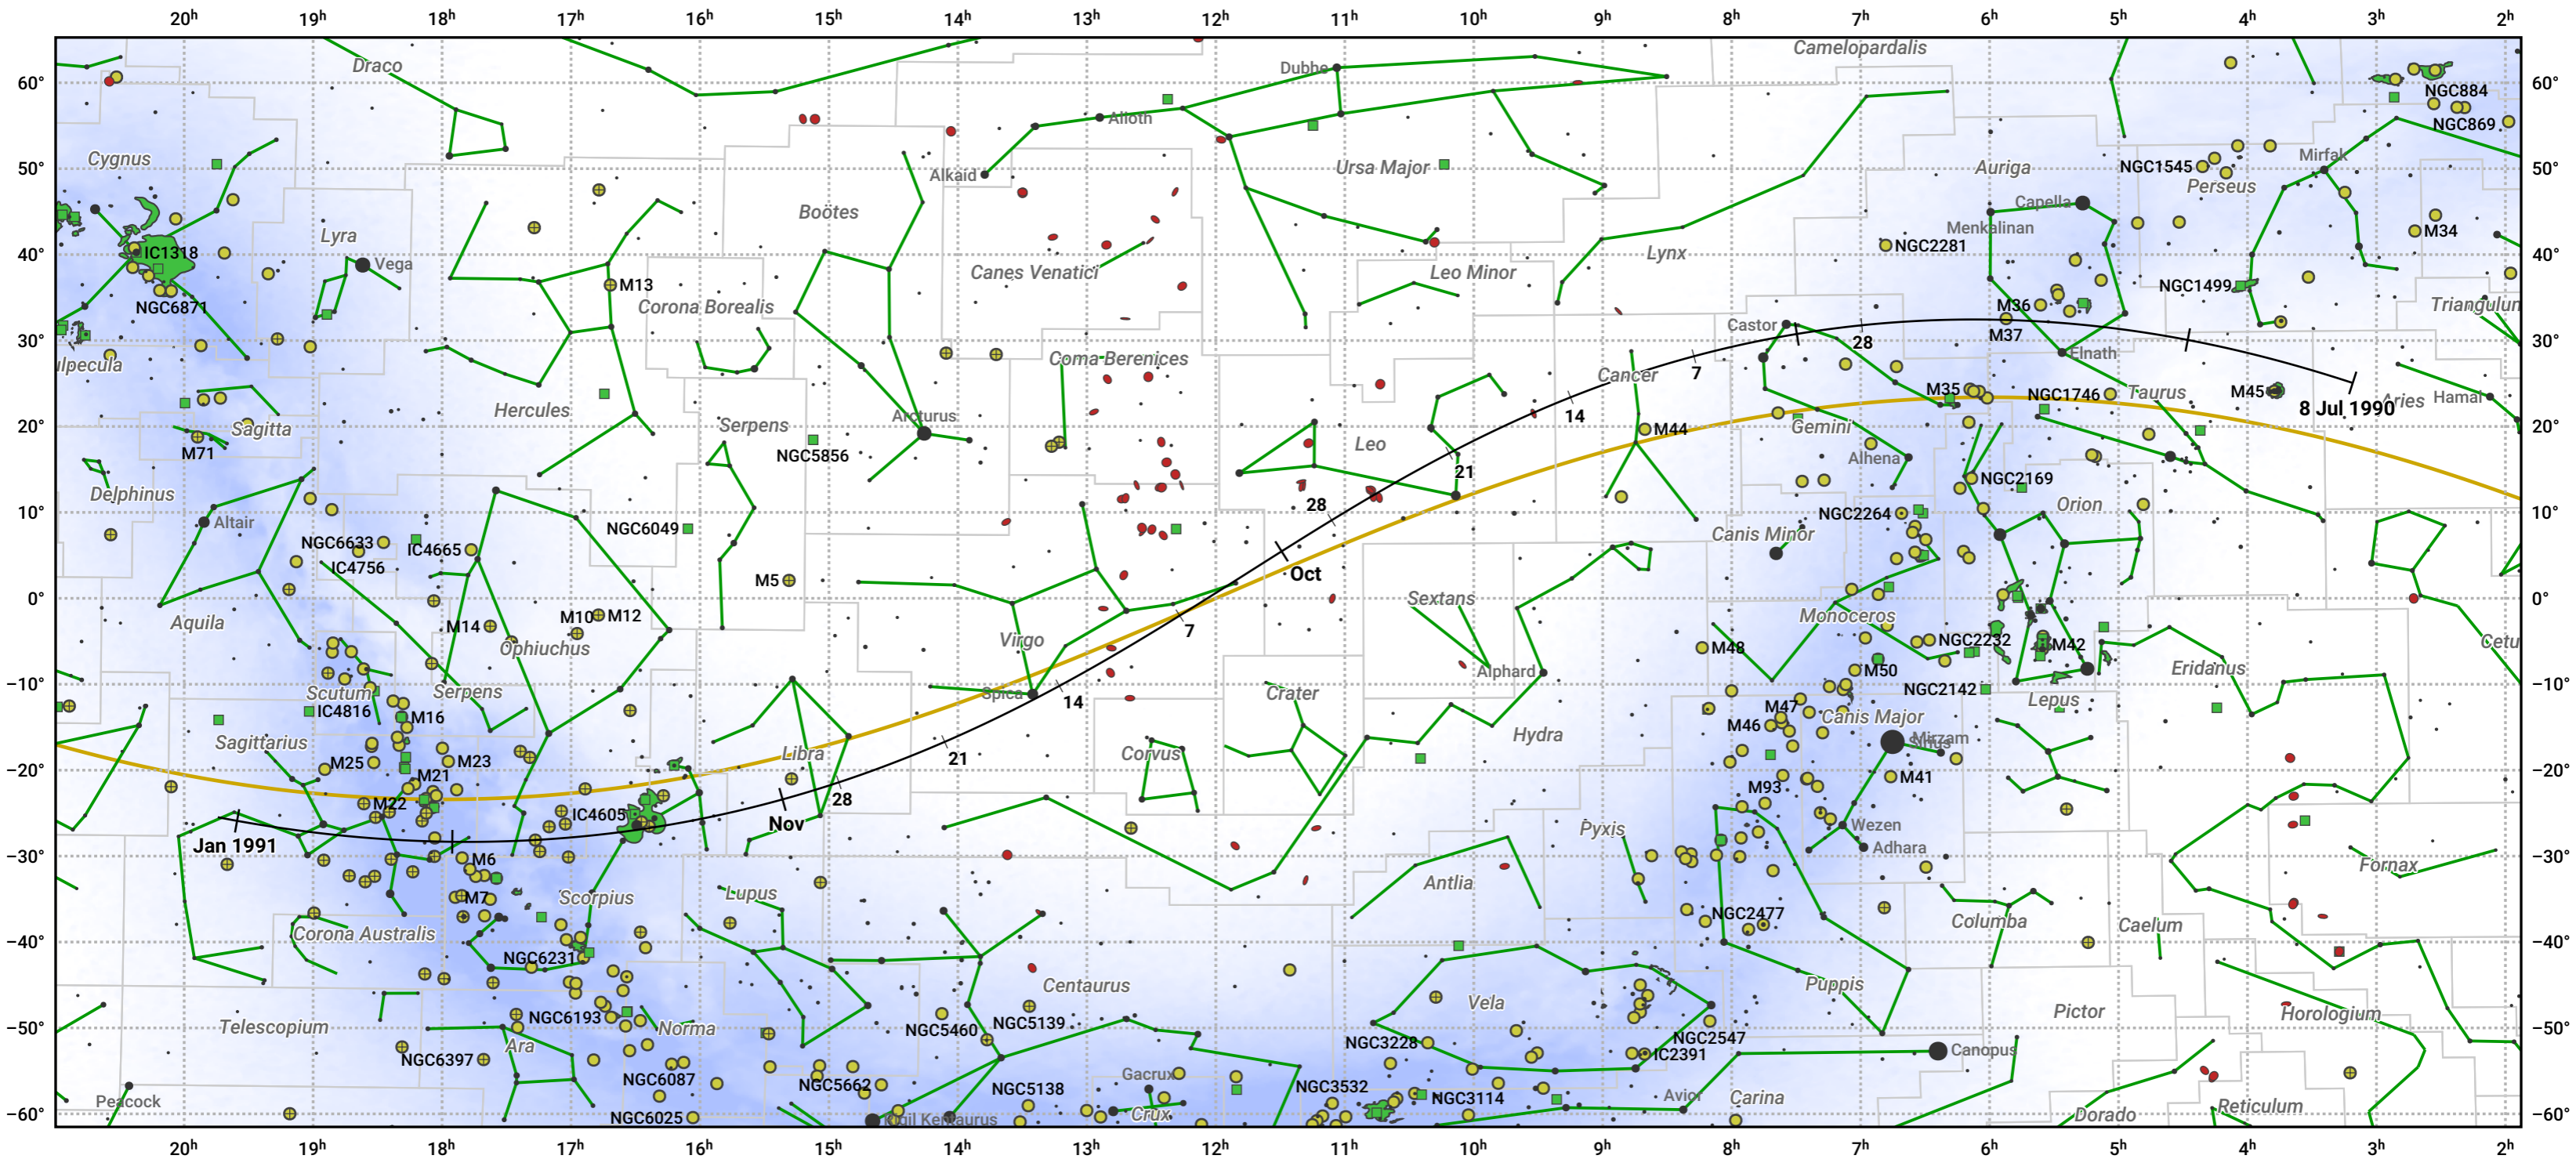

The path of 2P/Encke starting on 8 Jul 1990

© Dominic Ford 2011–2024. Date markers placed at midnight UTC. Downloaded from <https://in-the-sky.org>

Magnitude scale: 5.0 4.0 3.0 2.0 1.0 0.0 -1.0 -2.0

Ecliptic Plane

Galaxy Bright nebula Open cluster Globular cluster

Date	Mag
1990 Jul 27	12.9
1990 Aug 11	11.8
1990 Aug 24	10.8
1990 Sep 1	10.0
1990 Sep 4	9.7
1990 Sep 14	8.7
1990 Sep 23	7.6
1990 Oct 2	6.5
1990 Oct 18	7.6
1990 Oct 25	8.7
1990 Nov 1	9.6
1990 Nov 2	9.8
1990 Nov 11	10.8
1990 Nov 22	11.8
1990 Dec 6	12.8
1990 Dec 24	13.9
1991 Jan 1	14.2