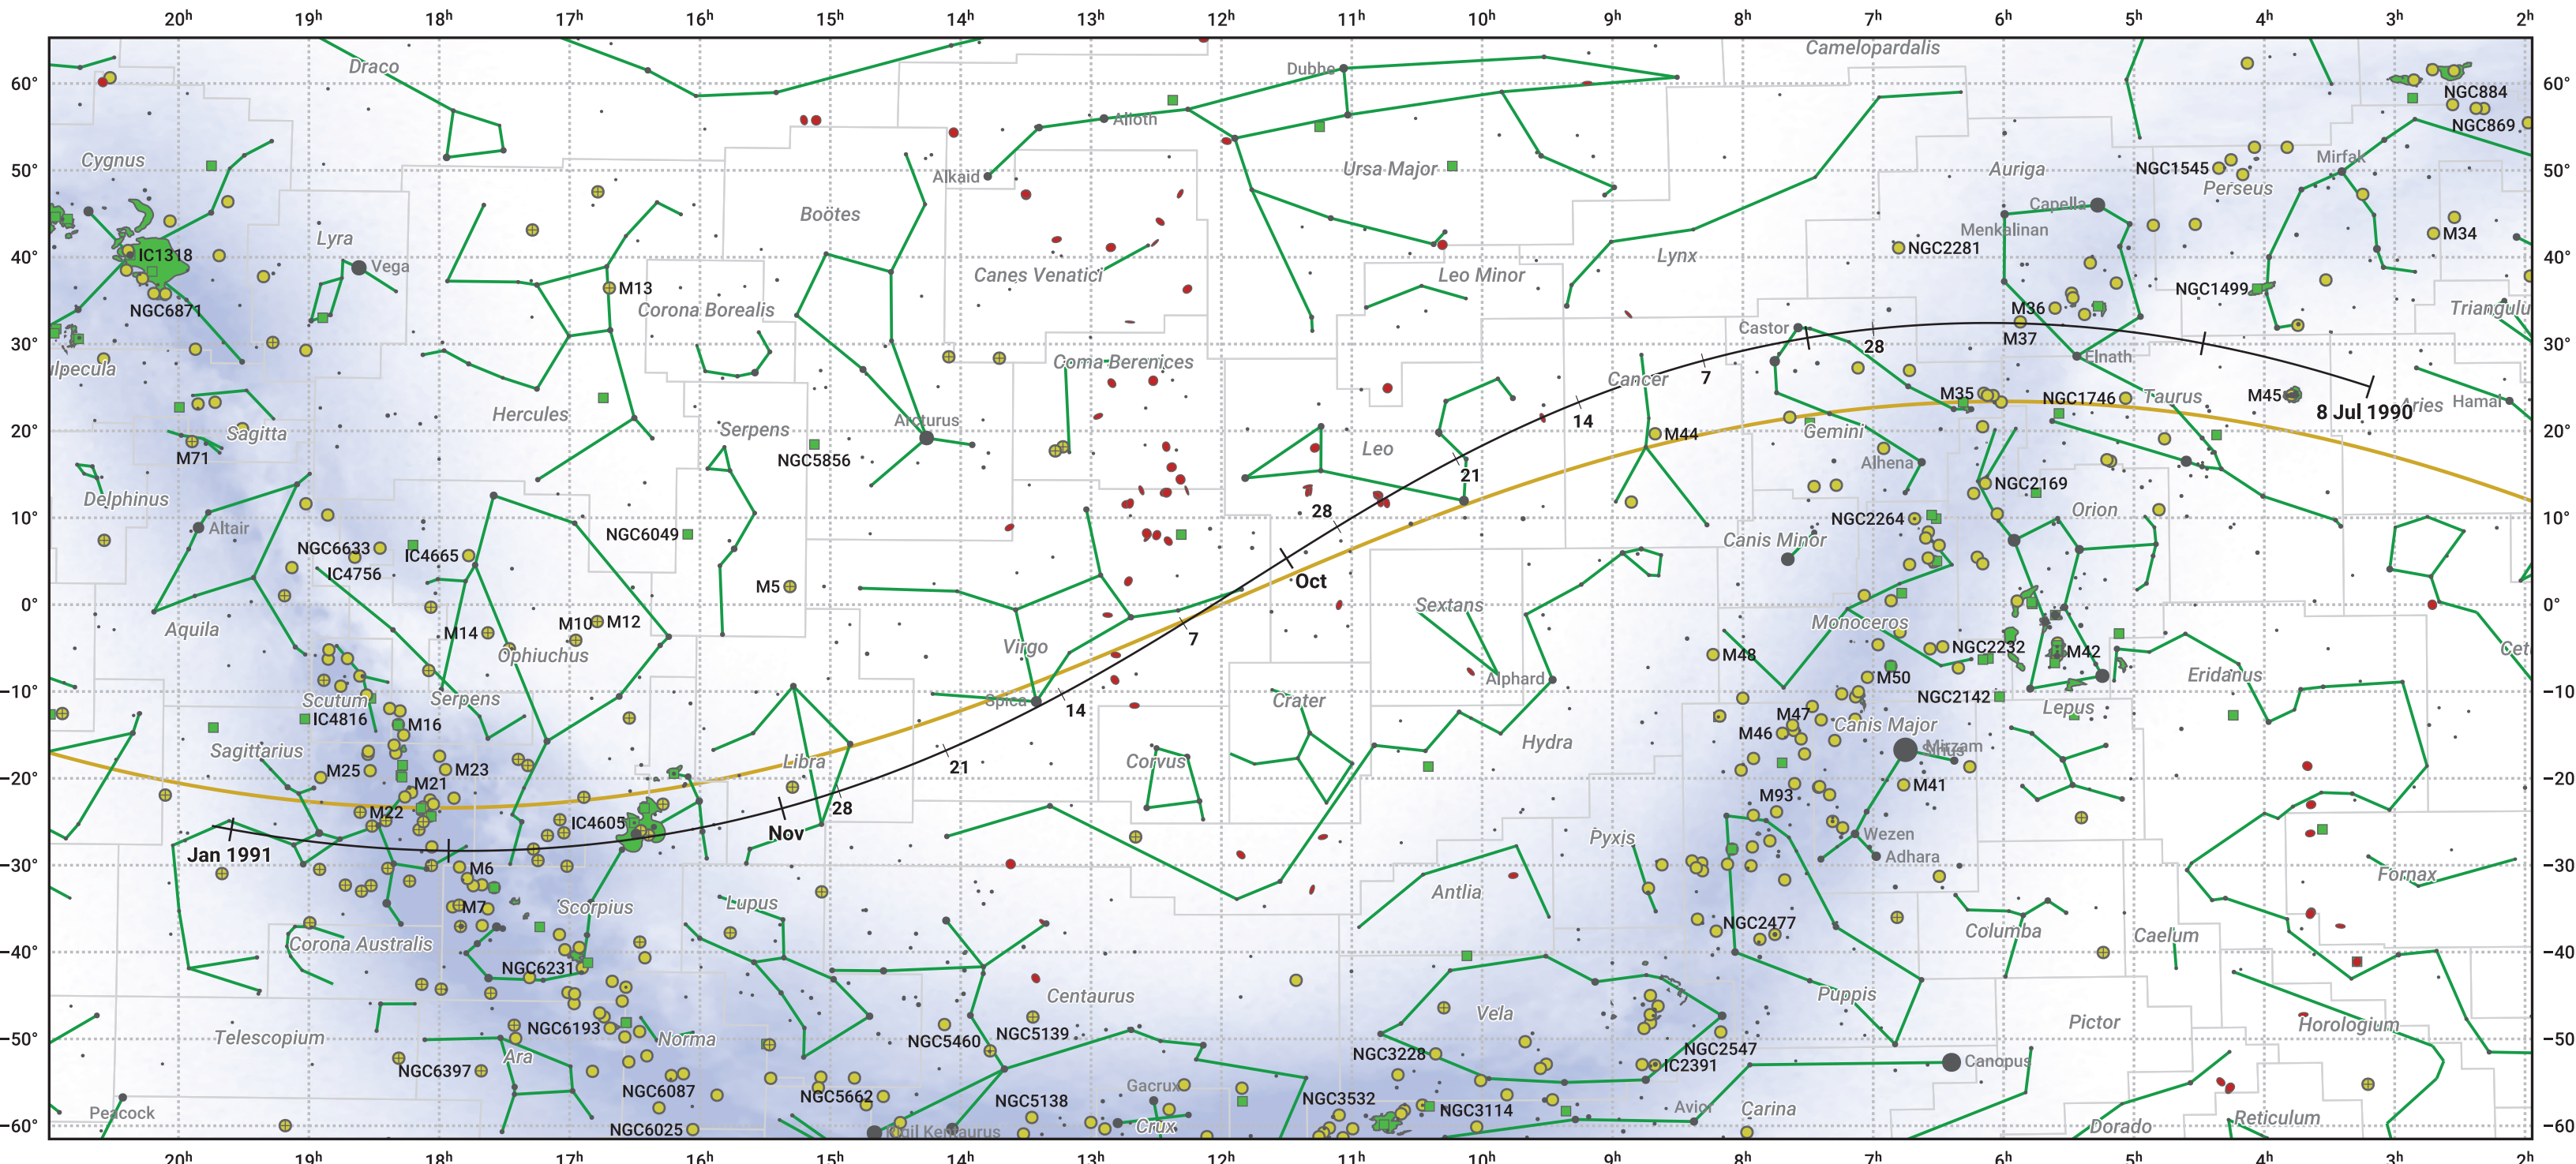

The path of 2P/Encke starting on 8 Jul 1990

© Dominic Ford 2011–2024. Date markers placed at midnight UTC. Downloaded from <https://in-the-sky.org>

Magnitude scale: -5.0 -4.0 -3.0 -2.0 -1.0 0.0 -1.0 -2.0

— Ecliptic Plane

- Galaxy
- Bright nebula
- Open cluster
- ⊕ Globular cluster

Date	Mag
1990 Jul 26	12.9
1990 Aug 10	11.9
1990 Aug 23	10.8
1990 Sep 1	10.0
1990 Sep 3	9.8
1990 Sep 13	8.8
1990 Sep 22	7.7
1990 Sep 30	6.7
1990 Oct 19	7.7
1990 Oct 26	8.8
1990 Nov 1	9.7
1990 Nov 3	9.9
1990 Nov 13	11.0
1990 Nov 25	12.1
1990 Dec 10	13.1
1990 Dec 29	14.1
1991 Jan 1	14.3