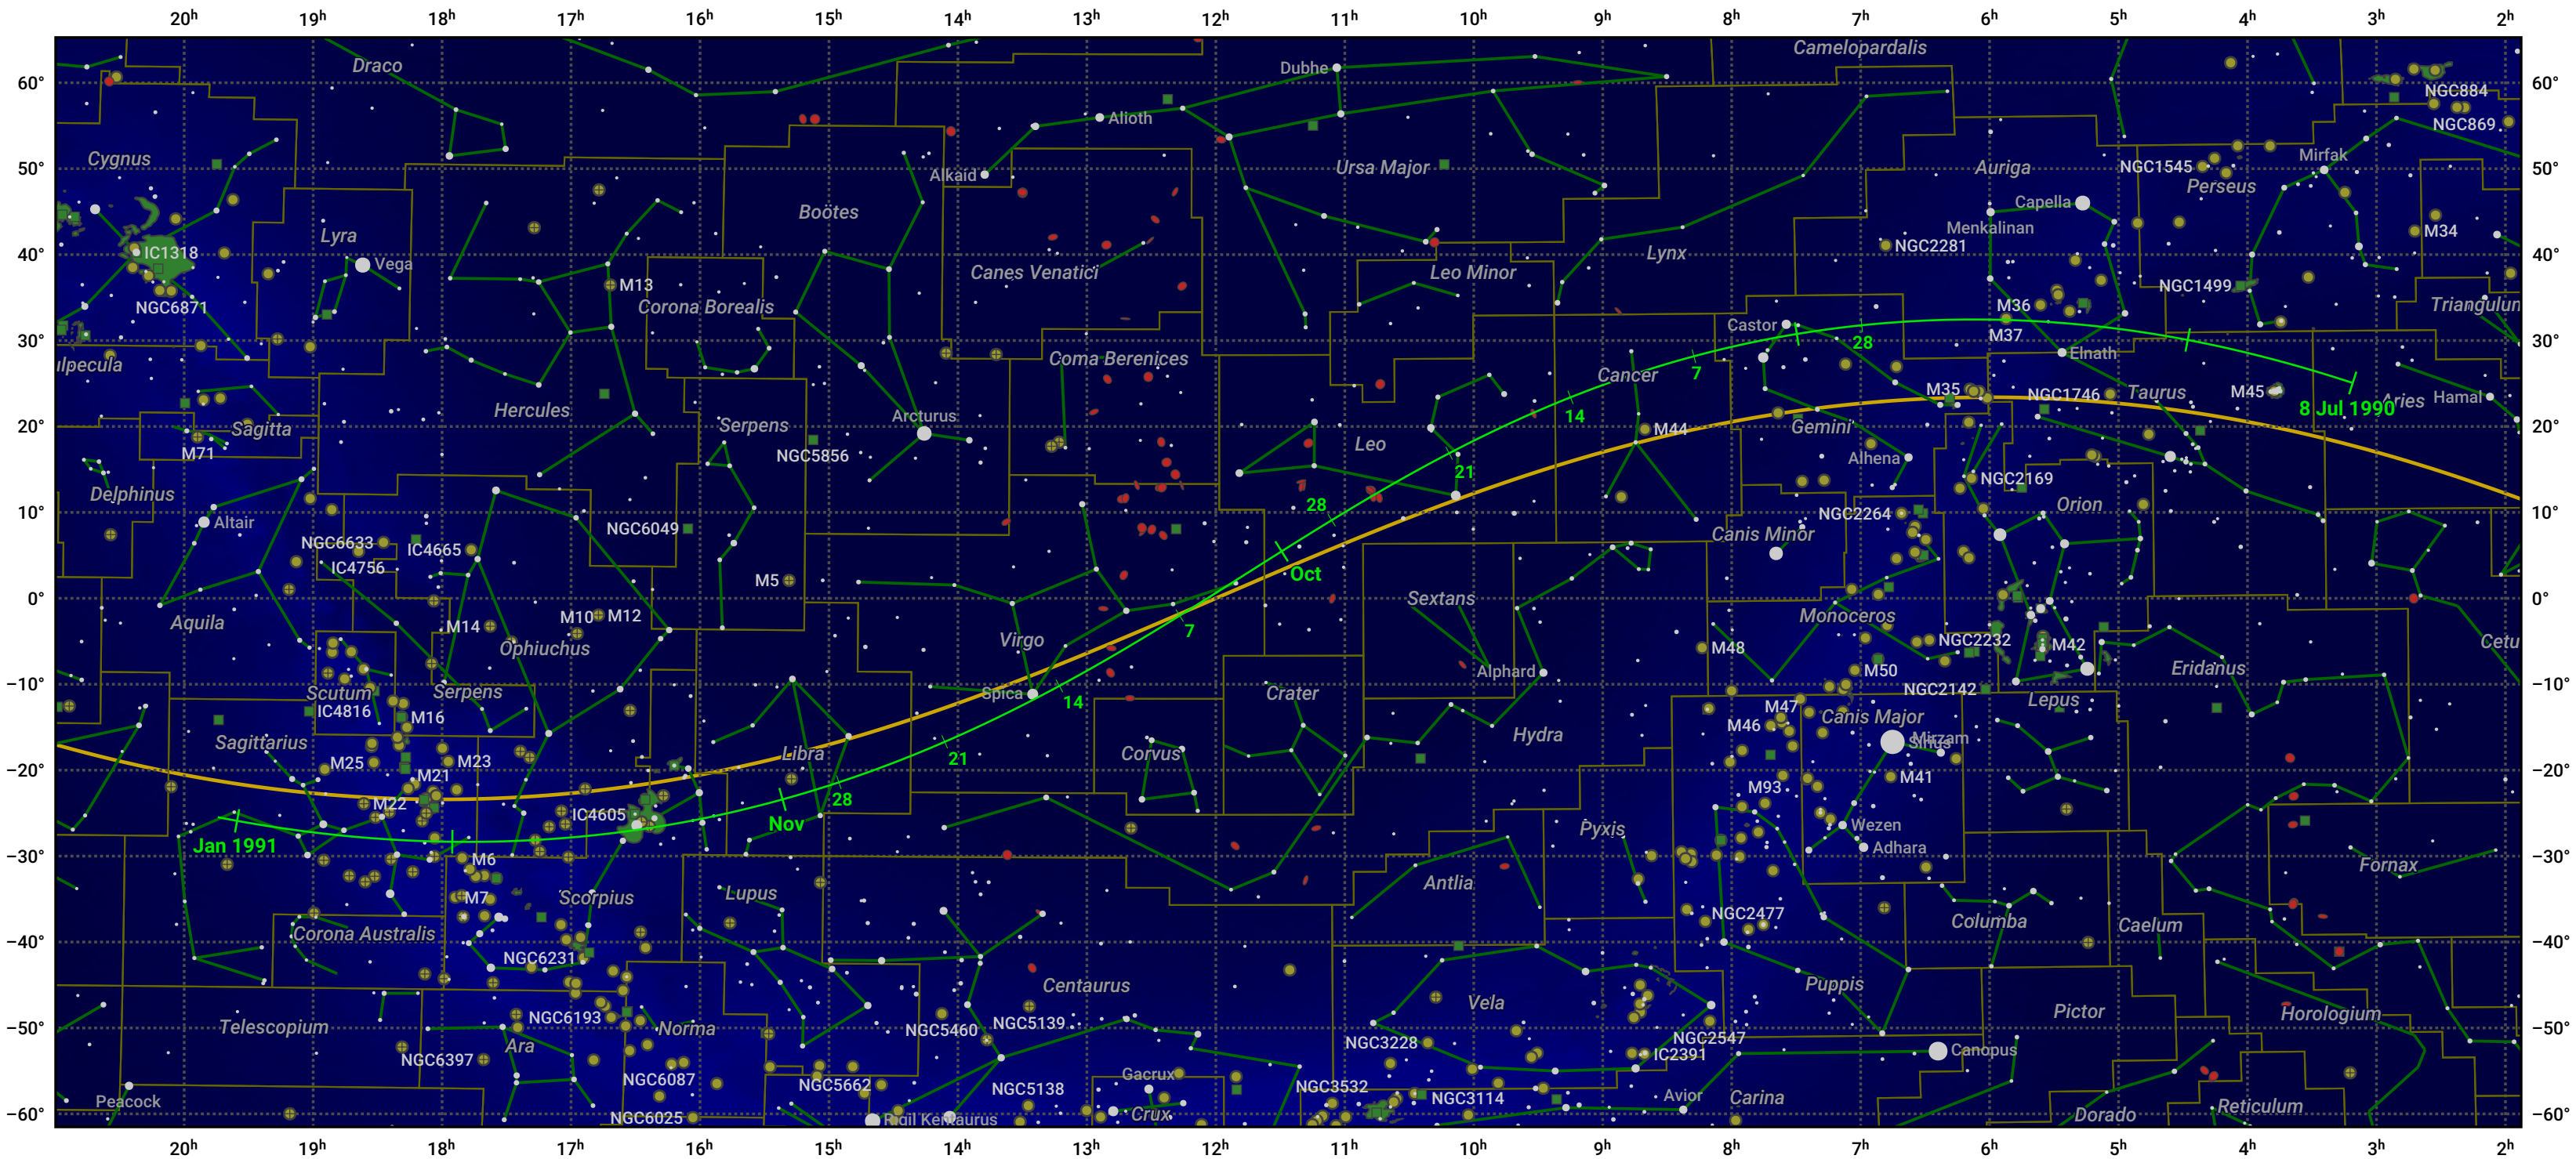

The path of 2P/Encke starting on 8 Jul 1990

© Dominic Ford 2011–2024. Date markers placed at midnight UTC. Downloaded from <https://in-the-sky.org>

Magnitude scale: 5.0 4.0 3.0 2.0 1.0 0.0 -1.0 -2.0

— Ecliptic Plane

Galaxy Bright nebula Open cluster Globular cluster

Date	Mag
1990 Jul 27	12.9
1990 Aug 11	11.8
1990 Aug 24	10.8
1990 Sep 1	10.0
1990 Sep 4	9.7
1990 Sep 14	8.7
1990 Sep 23	7.6
1990 Oct 2	6.5
1990 Oct 18	7.6
1990 Oct 25	8.7
1990 Nov 1	9.6
1990 Nov 2	9.8
1990 Nov 11	10.8
1990 Nov 22	11.8
1990 Dec 6	12.8
1990 Dec 24	13.9
1991 Jan 1	14.2