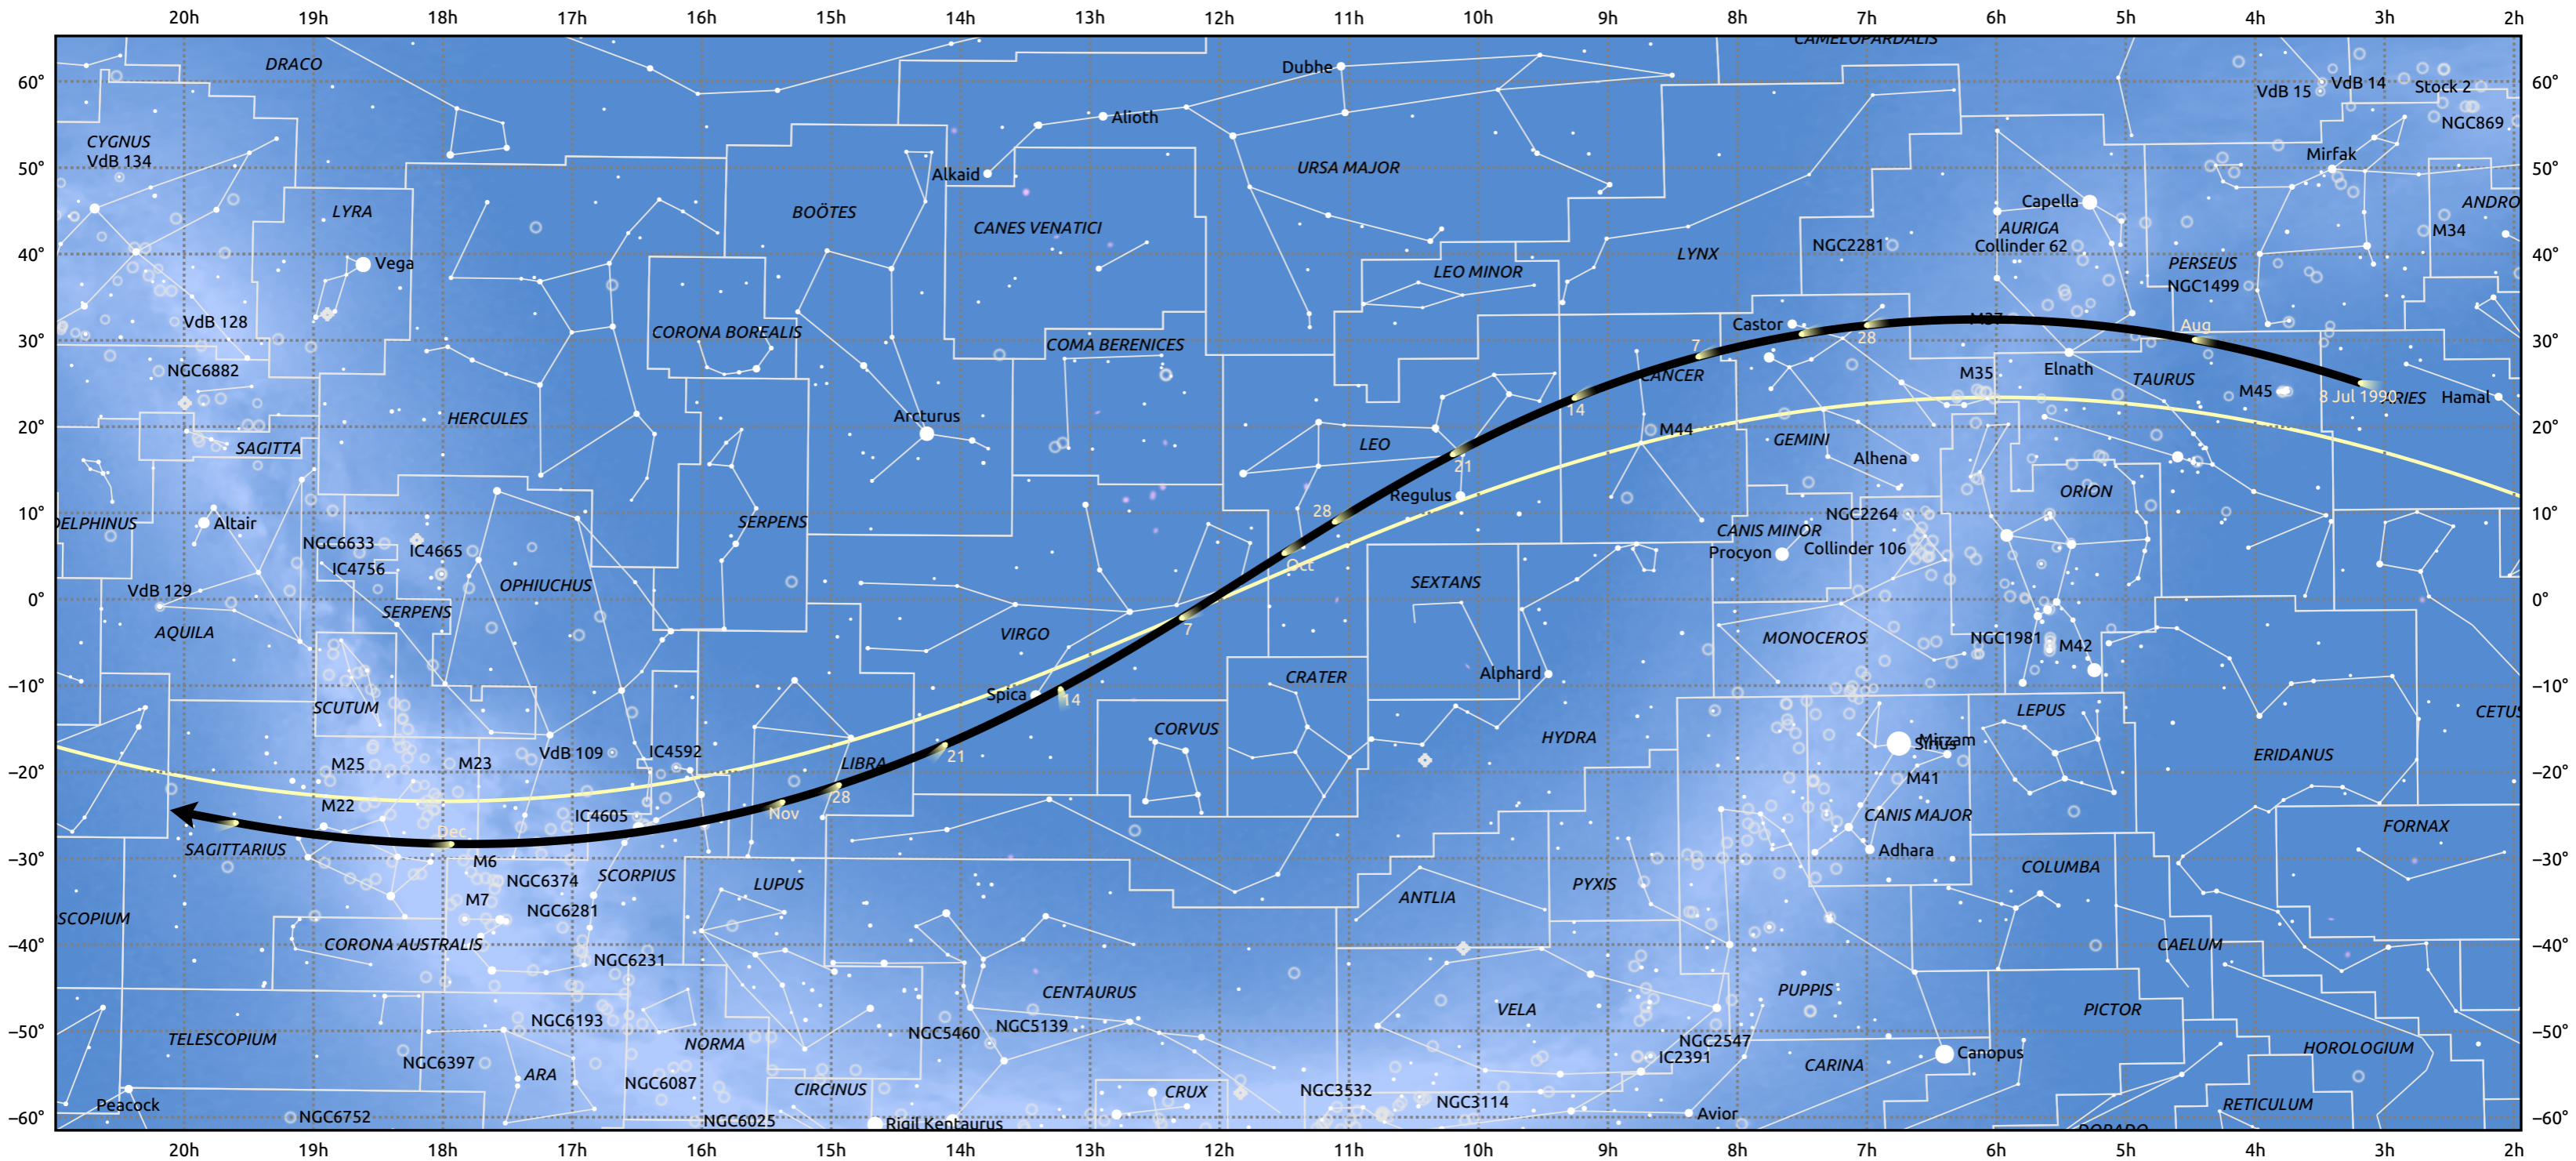

The path of 2P/Encke starting on 8 Jul 1990

© Dominic Ford 2011–2025. Date markers placed at midnight UTC. Downloaded from <https://in-the-sky.org>

Magnitude scale: 5.0 4.0 3.0 2.0 1.0 0.0 -1.0 -2.0

Ecliptic Plane

Galaxy Bright nebula Open cluster Globular cluster Planetary nebula

Date	Mag
1990 Jul 26	12.9
1990 Aug 10	11.9
1990 Aug 23	10.8
1990 Sep 1	10.0
1990 Sep 3	9.8
1990 Sep 13	8.8
1990 Sep 22	7.7
1990 Sep 30	6.7
1990 Oct 19	7.7
1990 Oct 26	8.8
1990 Nov 1	9.7
1990 Nov 3	9.9
1990 Nov 13	11.0
1990 Nov 25	12.1
1990 Dec 10	13.1
1990 Dec 29	14.1
1991 Jan 1	14.3