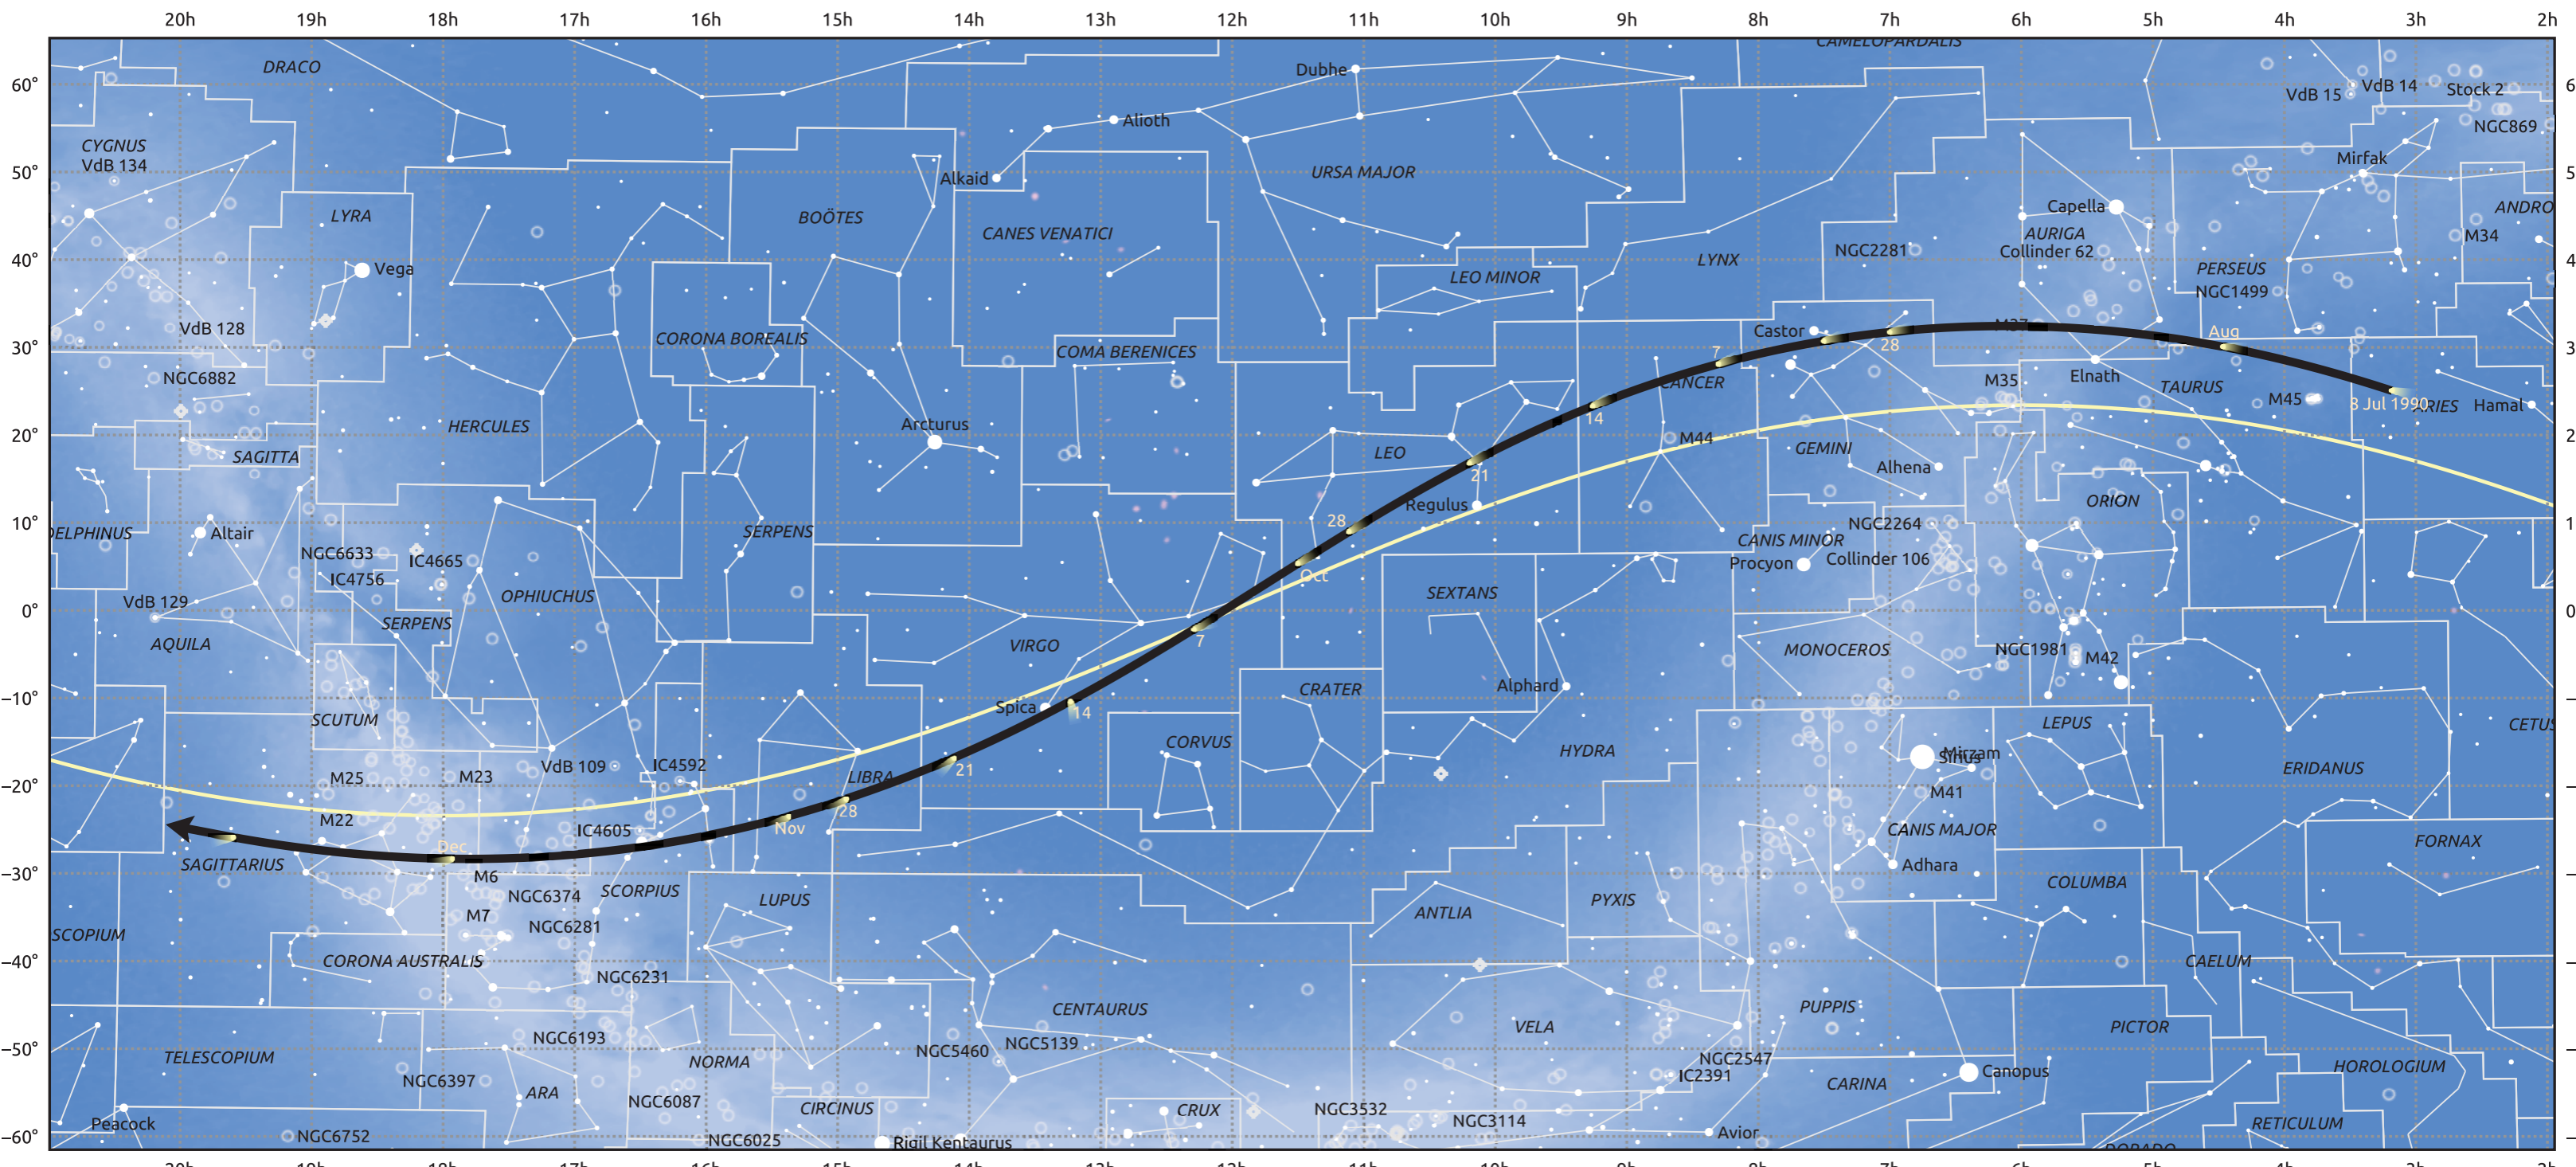

The path of 2P/Encke starting on 8 Jul 1990

© Dominic Ford 2011–2025. Date markers placed at midnight UTC. Downloaded from <https://in-the-sky.org>

Magnitude scale: -5.0 -4.0 -3.0 -2.0 -1.0 0.0 -1.0 -2.0

Ecliptic Plane

Galaxy Bright nebula Open cluster Globular cluster Planetary nebula

Date	Mag
1990 Jul 26	12.9
1990 Aug 10	11.9
1990 Aug 23	10.8
1990 Sep 1	10.0
1990 Sep 3	9.8
1990 Sep 13	8.8
1990 Sep 22	7.7
1990 Sep 30	6.7
1990 Oct 19	7.7
1990 Oct 26	8.8
1990 Nov 1	9.7
1990 Nov 3	9.9
1990 Nov 13	11.0
1990 Nov 25	12.1
1990 Dec 10	13.1
1990 Dec 29	14.1
1991 Jan 1	14.3