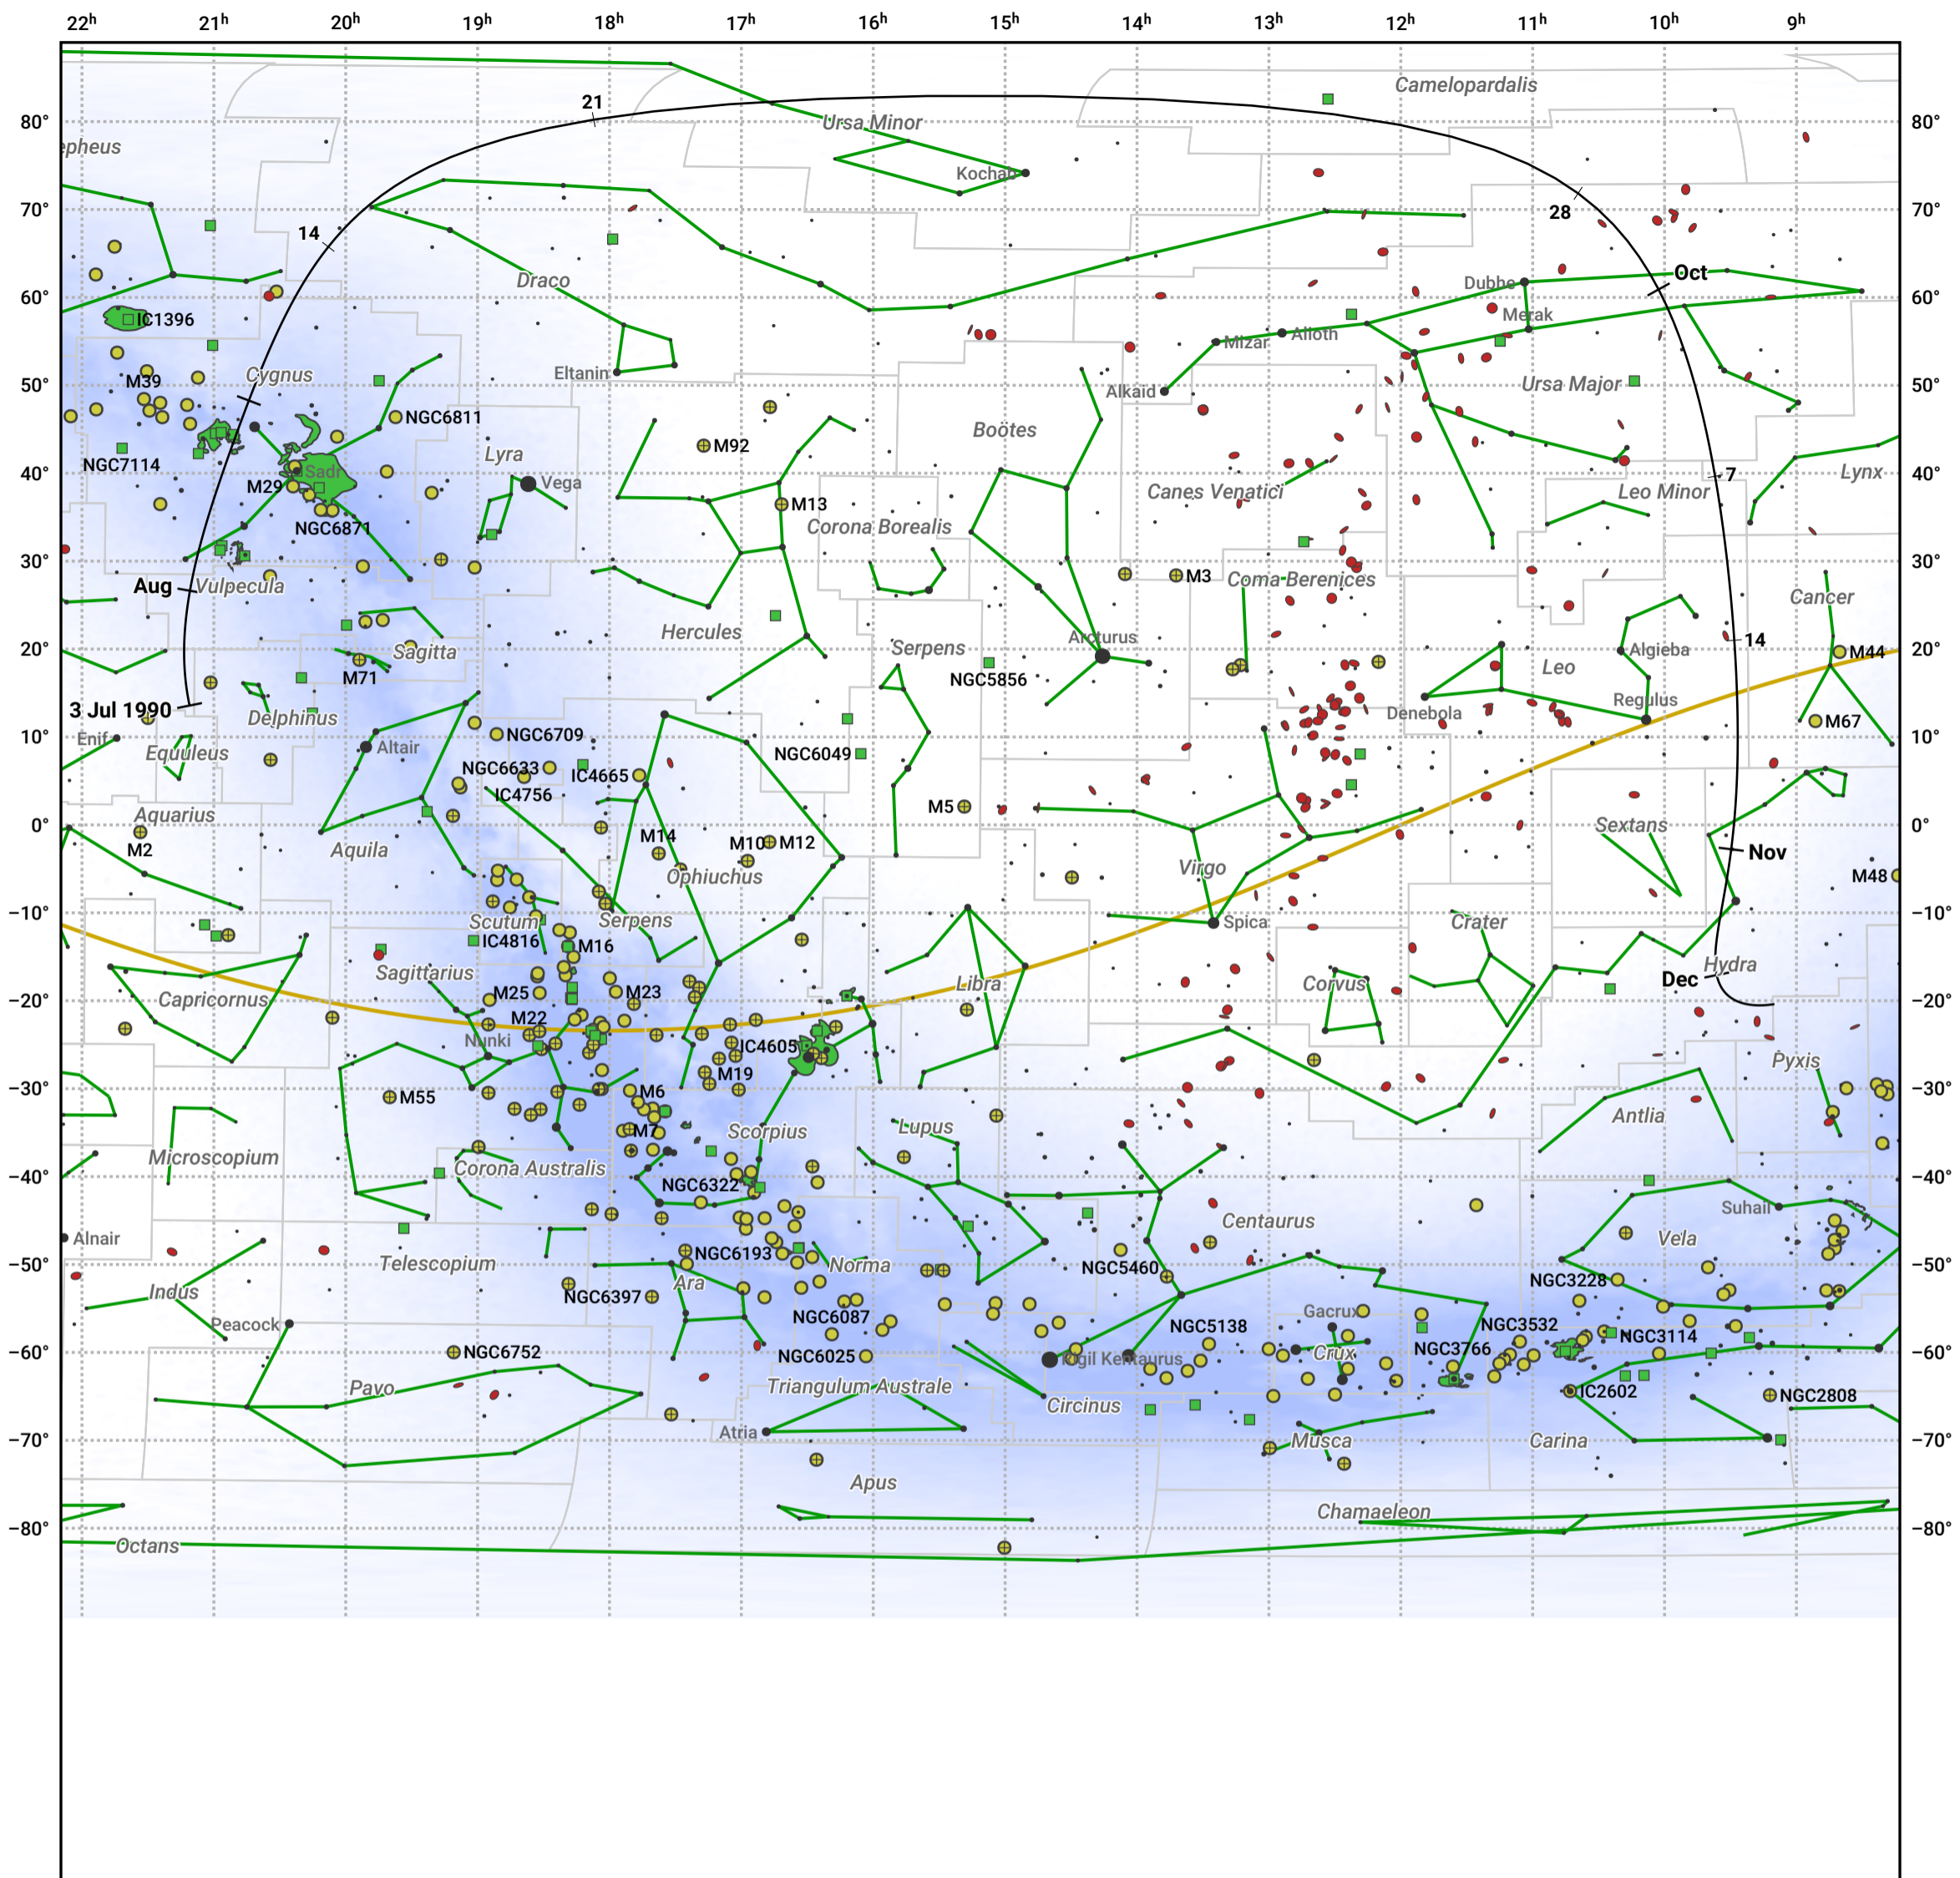

The path of 185P/Petrew starting on 3 Jul 1990

© Dominic Ford 2011–2024. Date markers placed at midnight UTC. Downloaded from <https://in-the-sky.org>

Magnitude scale: 5.0 4.0 3.0 2.0 1.0 0.0 -1.0

— Ecliptic Plane

Galaxy Bright nebula Open cluster Globular cluster

Date	Mag
1990 Jul 20	13.0
1990 Aug 4	12.0
1990 Aug 18	10.9
1990 Aug 31	9.8
1990 Sep 1	9.7
1990 Sep 11	8.8
1990 Sep 22	7.8
1990 Oct 28	8.8
1990 Nov 1	9.1
1990 Nov 13	9.8
1990 Dec 2	10.9
1990 Dec 24	11.9