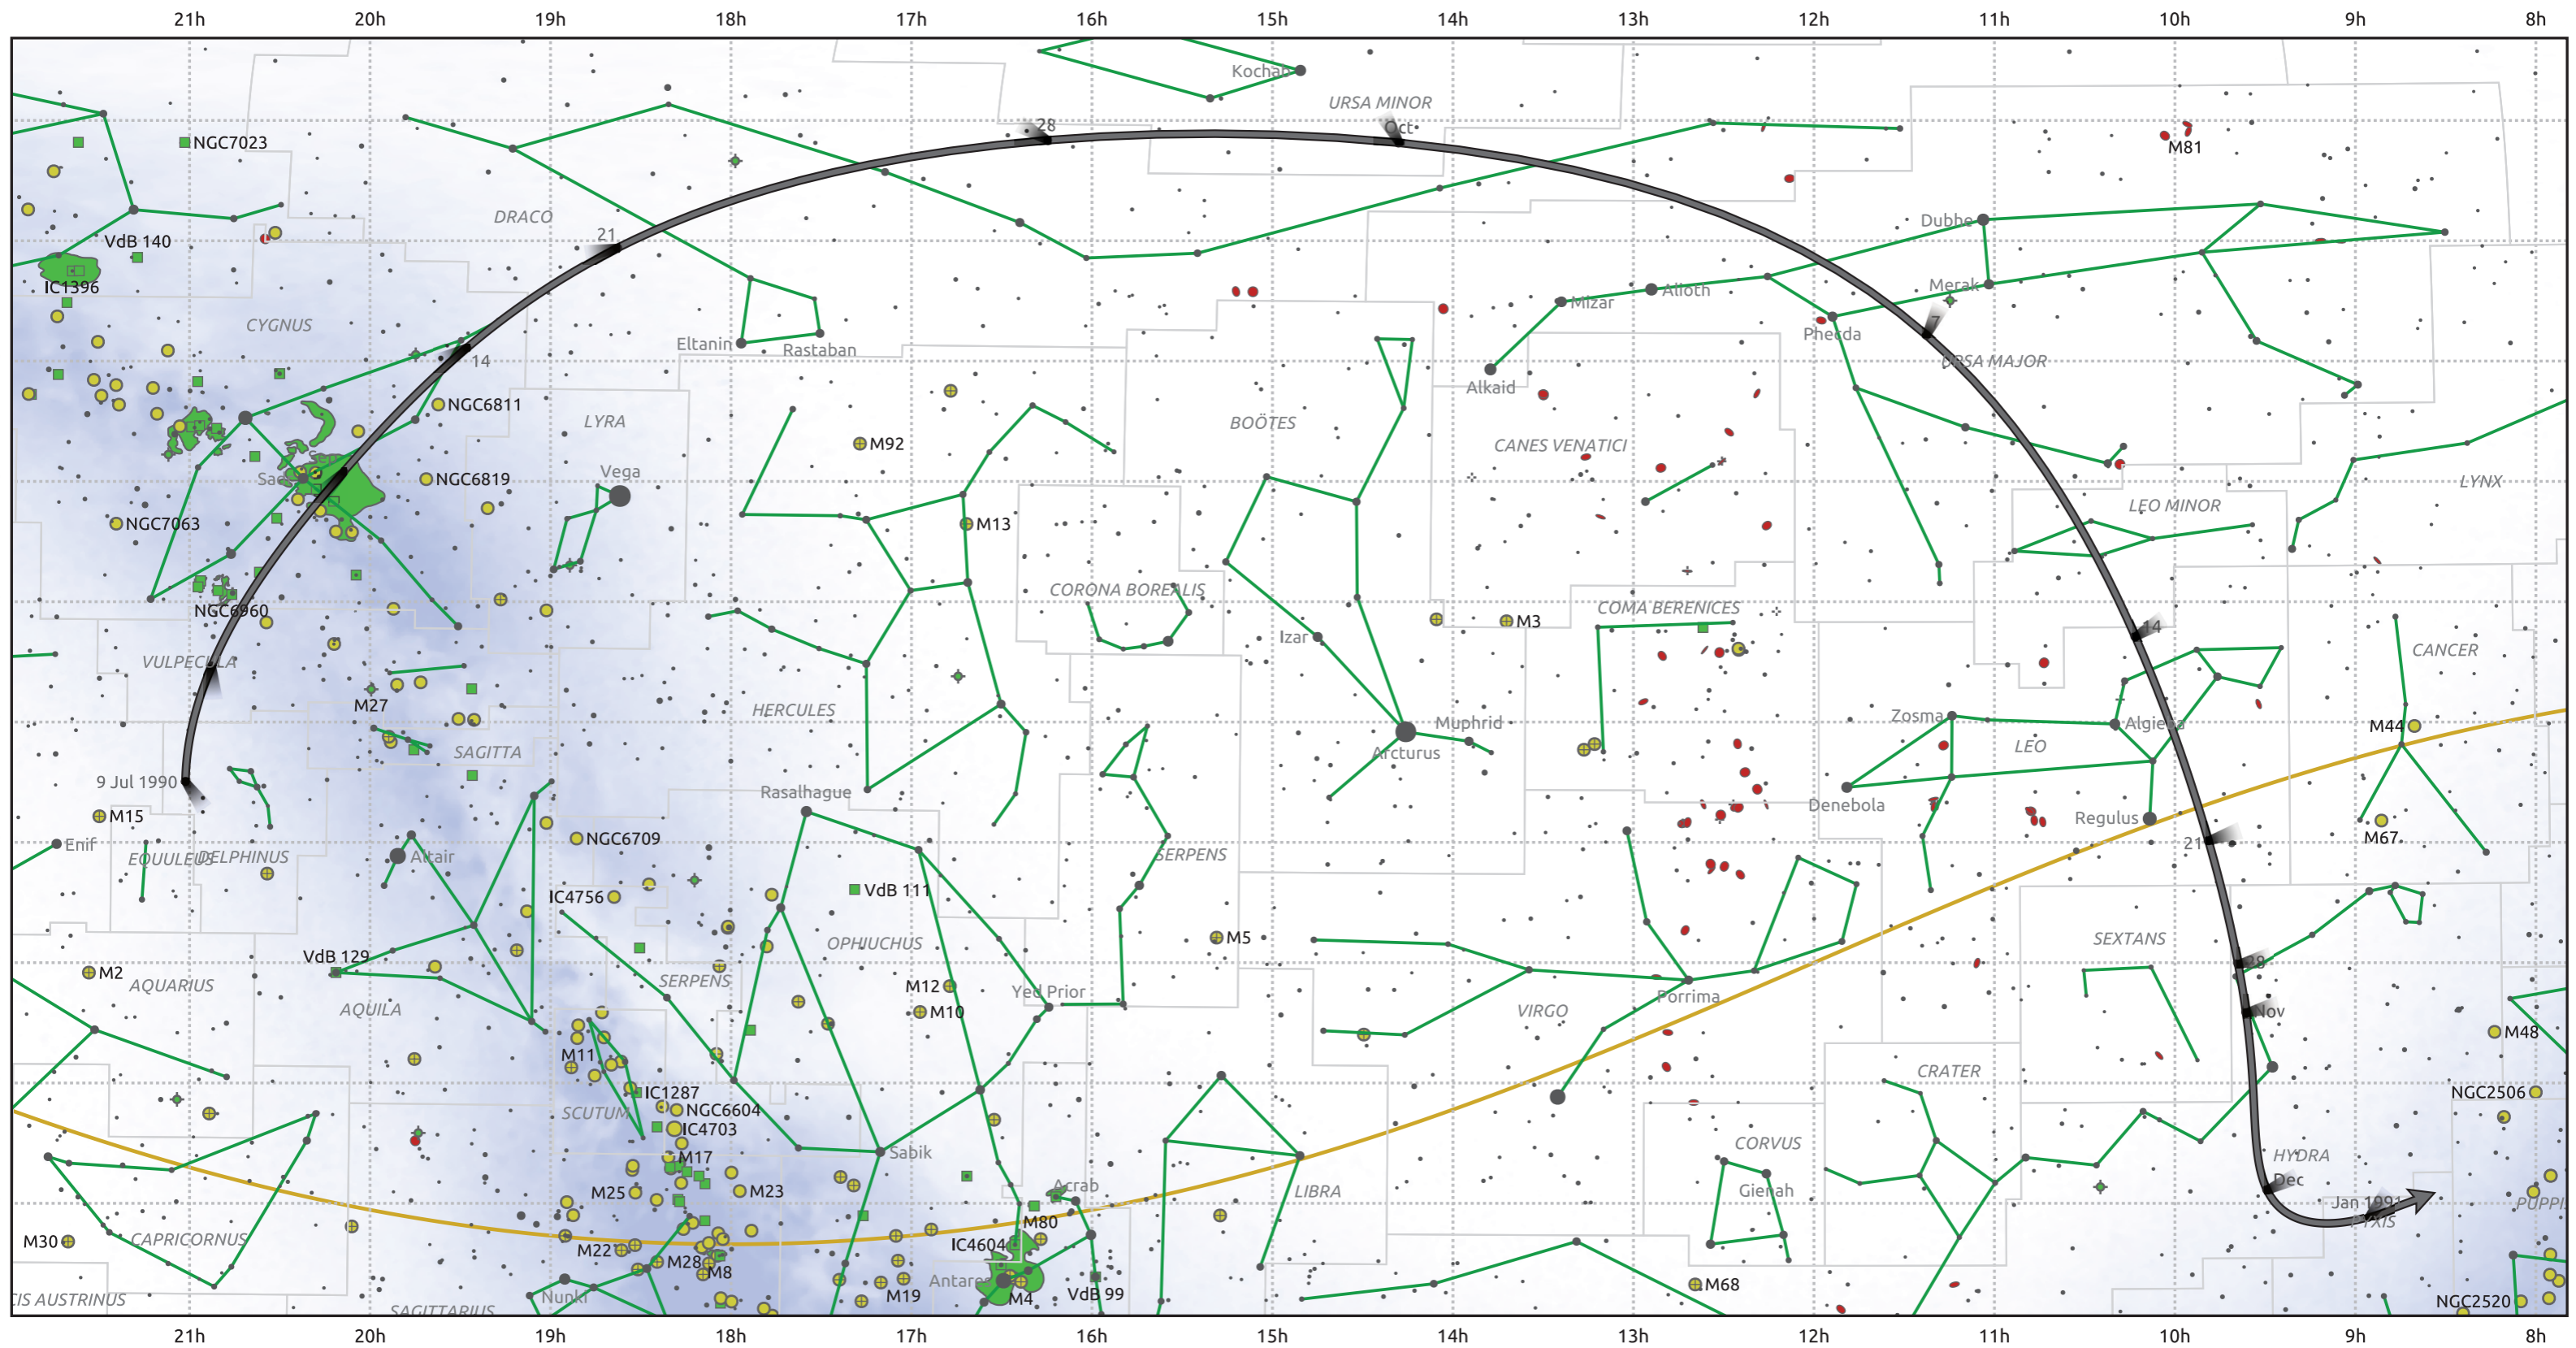

The path of 185P/Petrie starting on 9 Jul 1990

© Dominic Ford 2011–2025. Date markers placed at midnight UTC. Downloaded from <https://in-the-sky.org>

Magnitude scale: ● 6.0 ● 5.0 ● 4.0 ● 3.0 ● 2.0 ● 1.0 ● 0.0

— Ecliptic Plane

● Galaxy ■ Bright nebula ● Open cluster ⊕ Globular cluster ◆ Planetary nebula

Date	Mag
1990 Jul 26	12.7
1990 Aug 10	11.7
1990 Aug 24	10.6
1990 Sep 1	10.0
1990 Sep 6	9.5
1990 Sep 17	8.5
1990 Sep 27	7.5
1990 Oct 31	8.5
1990 Nov 1	8.6
1990 Nov 15	9.6
1990 Dec 2	10.6
1990 Dec 22	11.6
1991 Jan 1	12.1