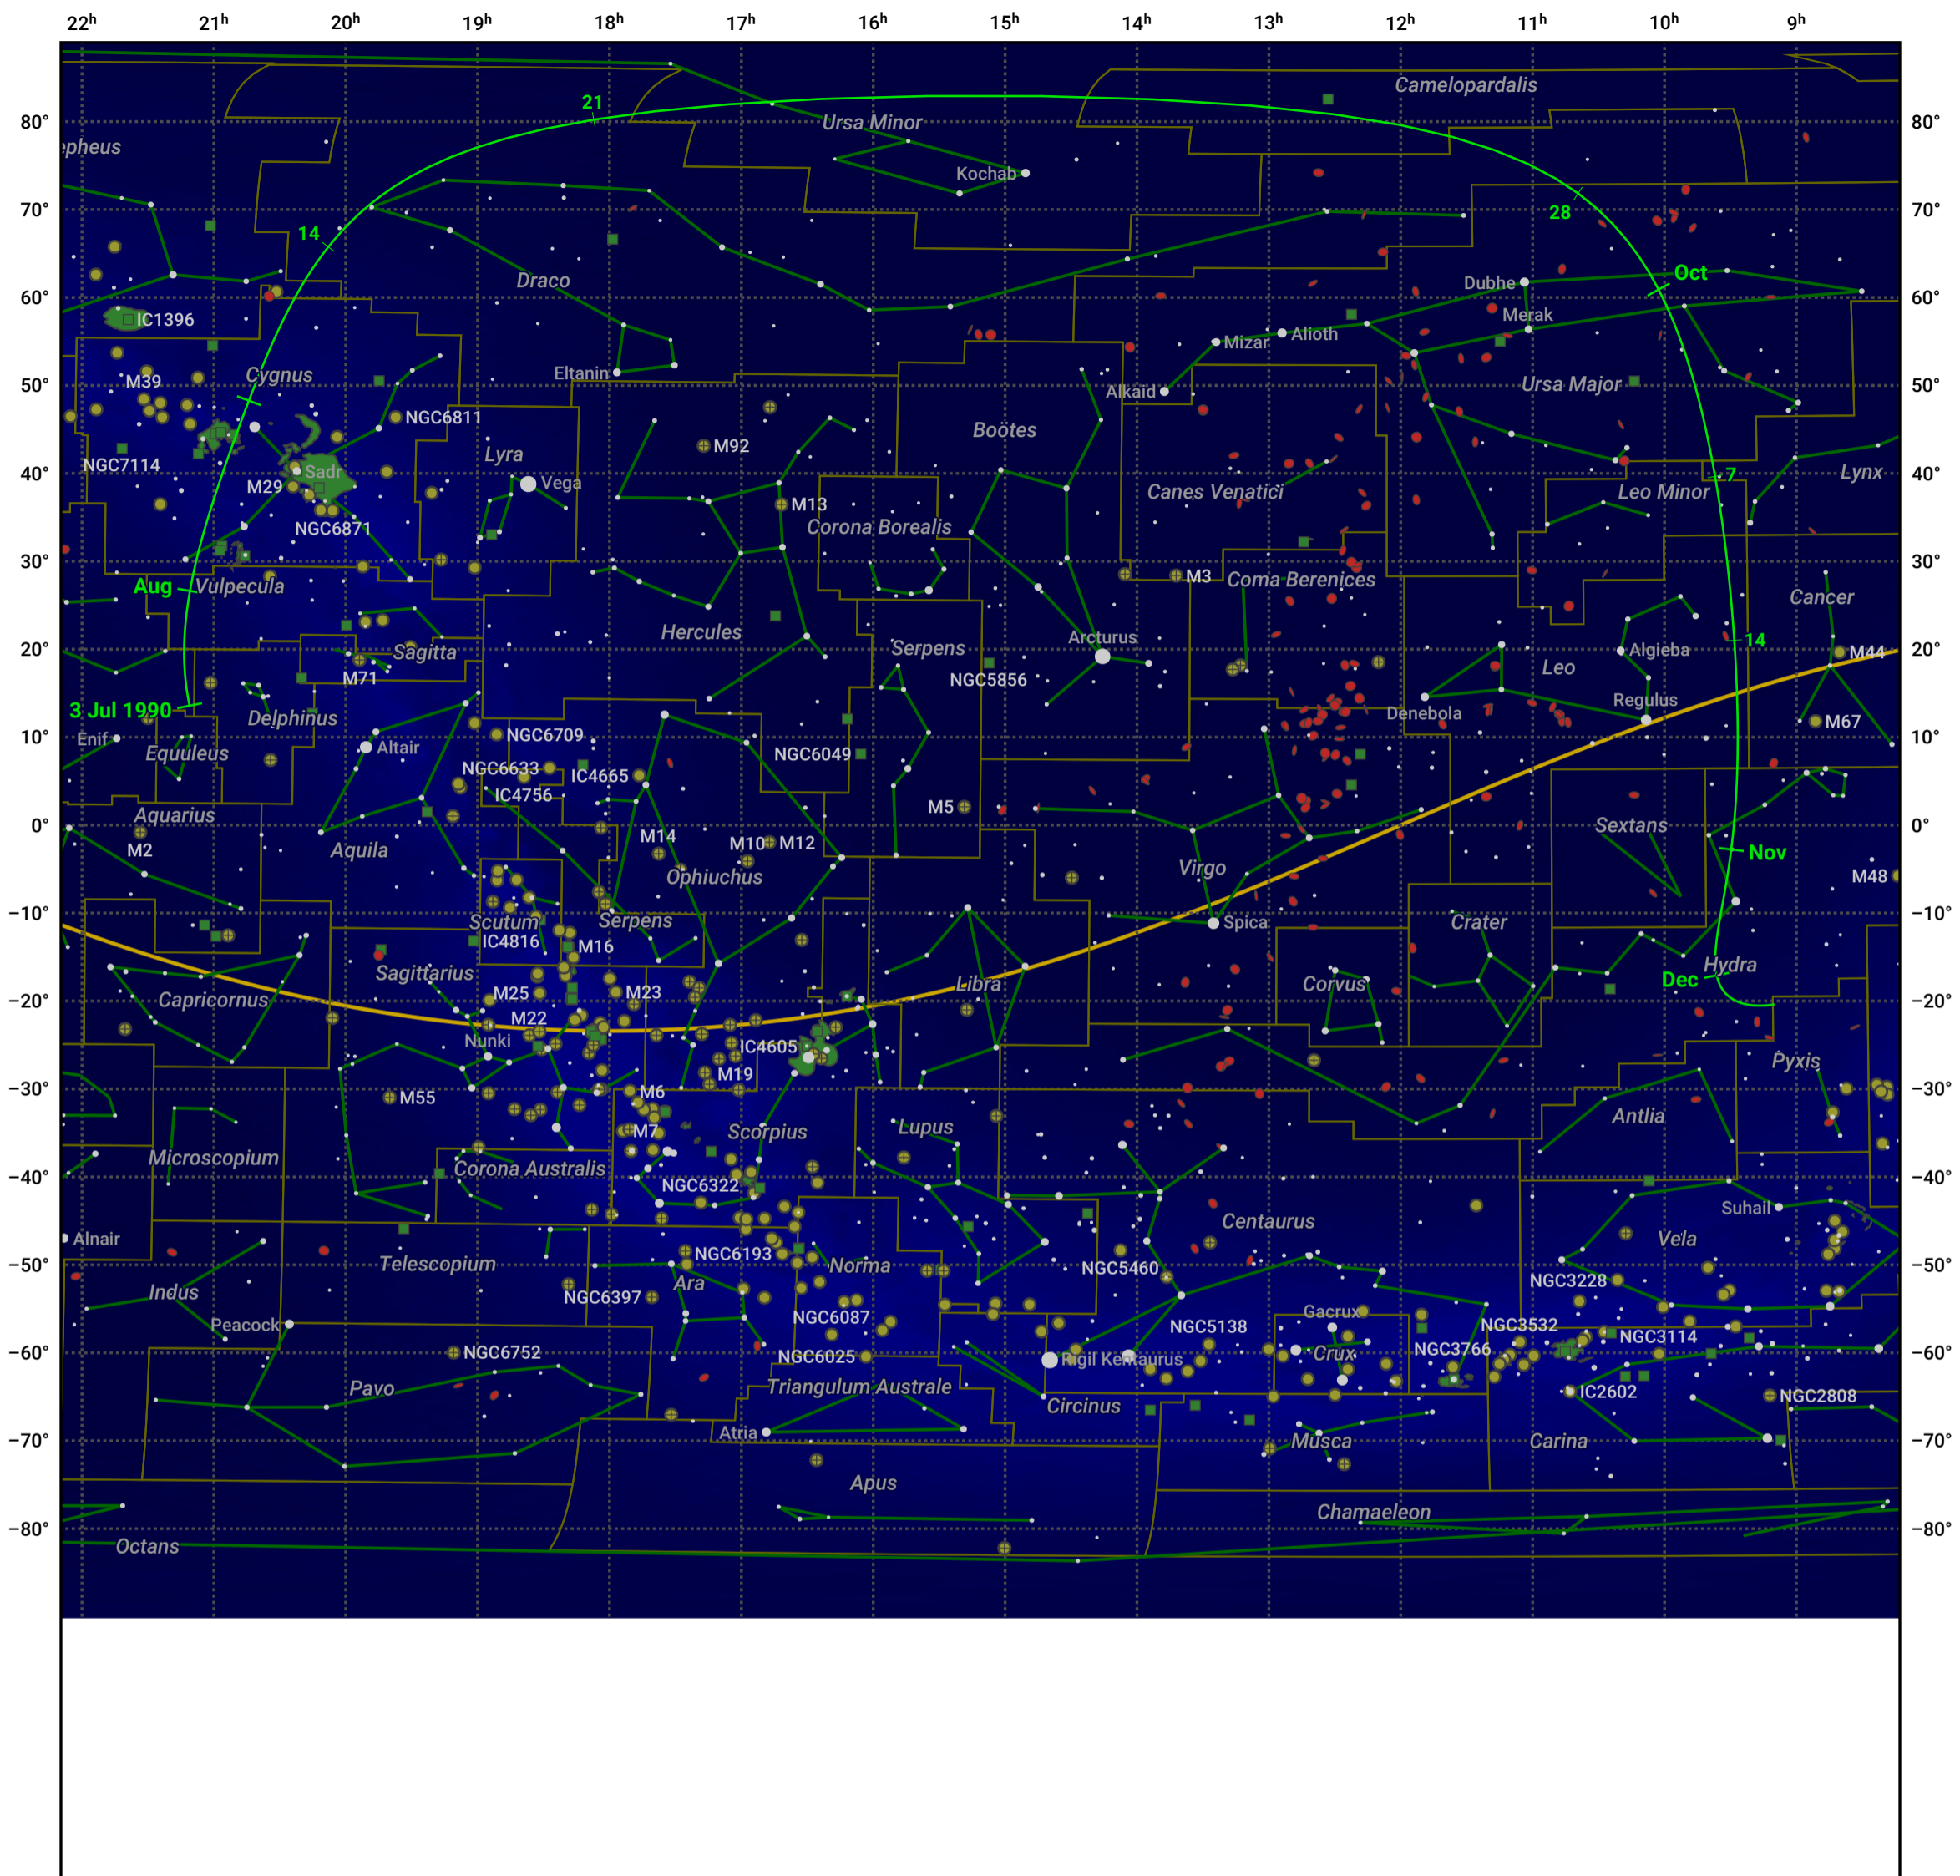

The path of 185P/Petrew starting on 3 Jul 1990

© Dominic Ford 2011–2024. Date markers placed at midnight UTC. Downloaded from <https://in-the-sky.org>

Magnitude scale: • 5.0 • 4.0 • 3.0 • 2.0 • 1.0 • 0.0 • -1.0

— Ecliptic Plane

● Galaxy ■ Bright nebula ● Open cluster ⊕ Globular cluster

Date	Mag
1990 Jul 20	13.0
1990 Aug 4	12.0
1990 Aug 18	10.9
1990 Aug 31	9.8
1990 Sep 1	9.7
1990 Sep 11	8.8
1990 Sep 22	7.8
1990 Oct 28	8.8
1990 Nov 1	9.1
1990 Nov 13	9.8
1990 Dec 2	10.9
1990 Dec 24	11.9