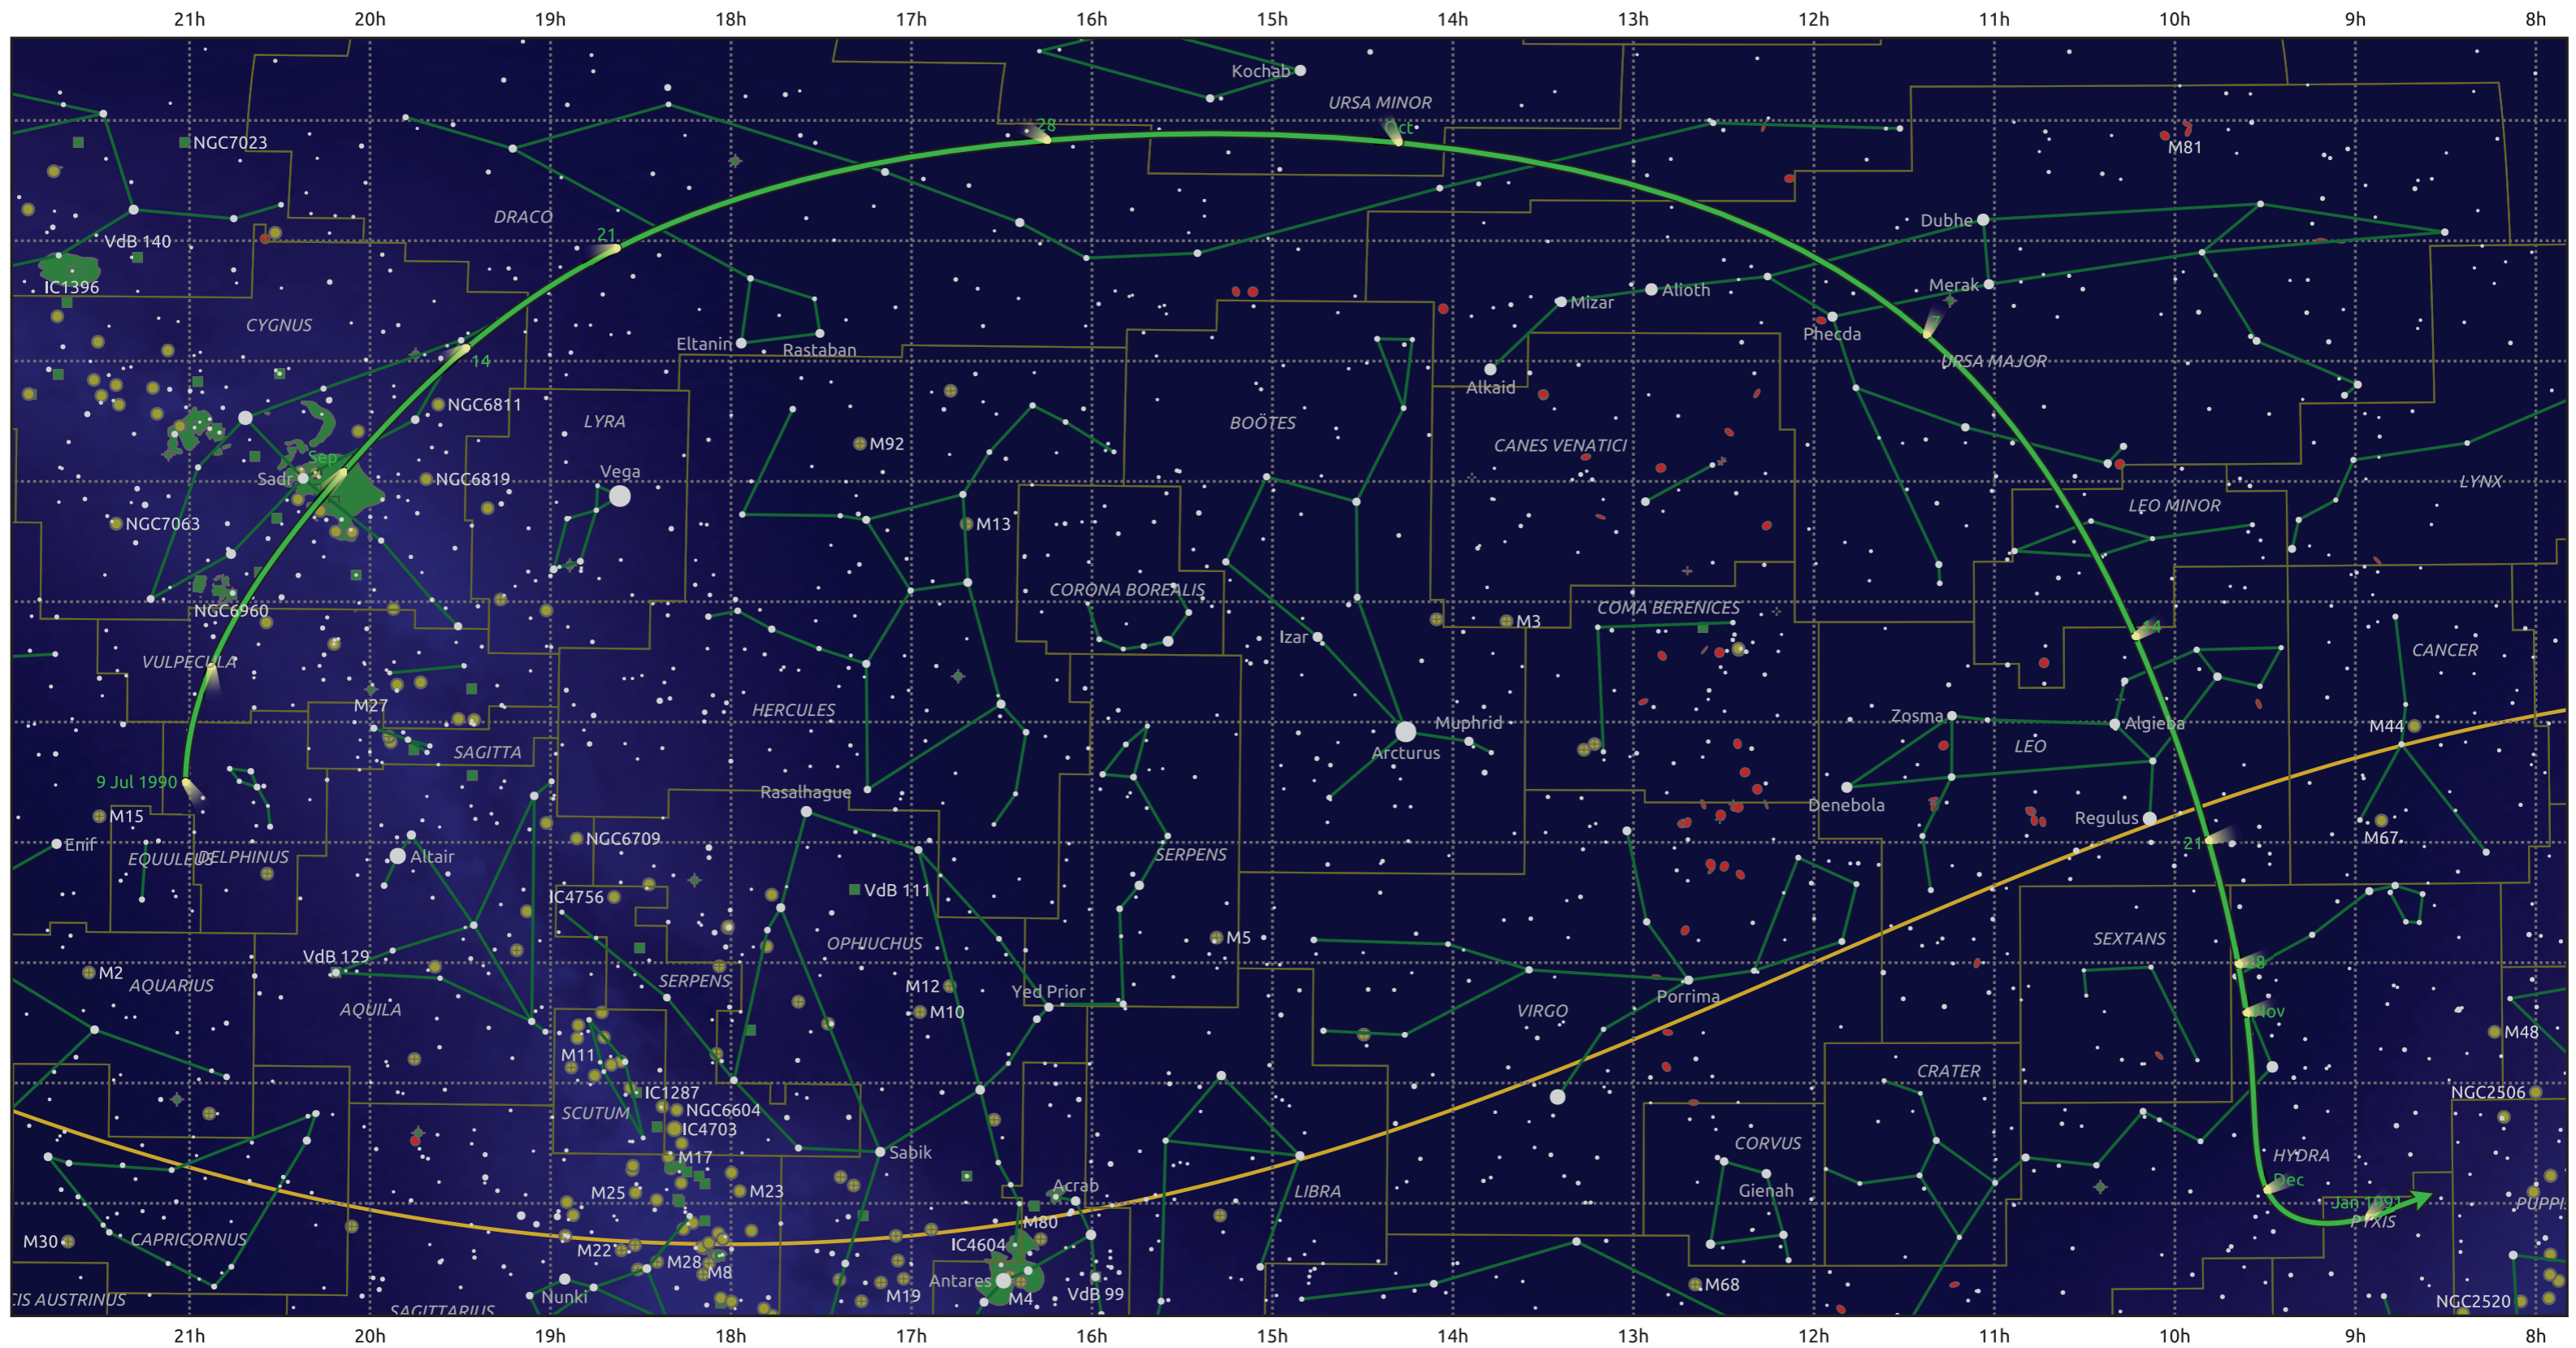

The path of 185P/Petrew starting on 9 Jul 1990

© Dominic Ford 2011–2025. Date markers placed at midnight UTC. Downloaded from <https://in-the-sky.org>

Magnitude scale: ● 6.0 ● 5.0 ● 4.0 ● 3.0 ● 2.0 ● 1.0 ● 0.0

— Ecliptic Plane

● Galaxy ■ Bright nebula ● Open cluster ● Globular cluster ◆ Planetary nebula

Date	Mag
1990 Jul 26	12.7
1990 Aug 10	11.7
1990 Aug 24	10.6
1990 Sep 1	10.0
1990 Sep 6	9.5
1990 Sep 17	8.5
1990 Sep 27	7.5
1990 Oct 31	8.5
1990 Nov 1	8.6
1990 Nov 15	9.6
1990 Dec 2	10.6
1990 Dec 22	11.6
1991 Jan 1	12.1