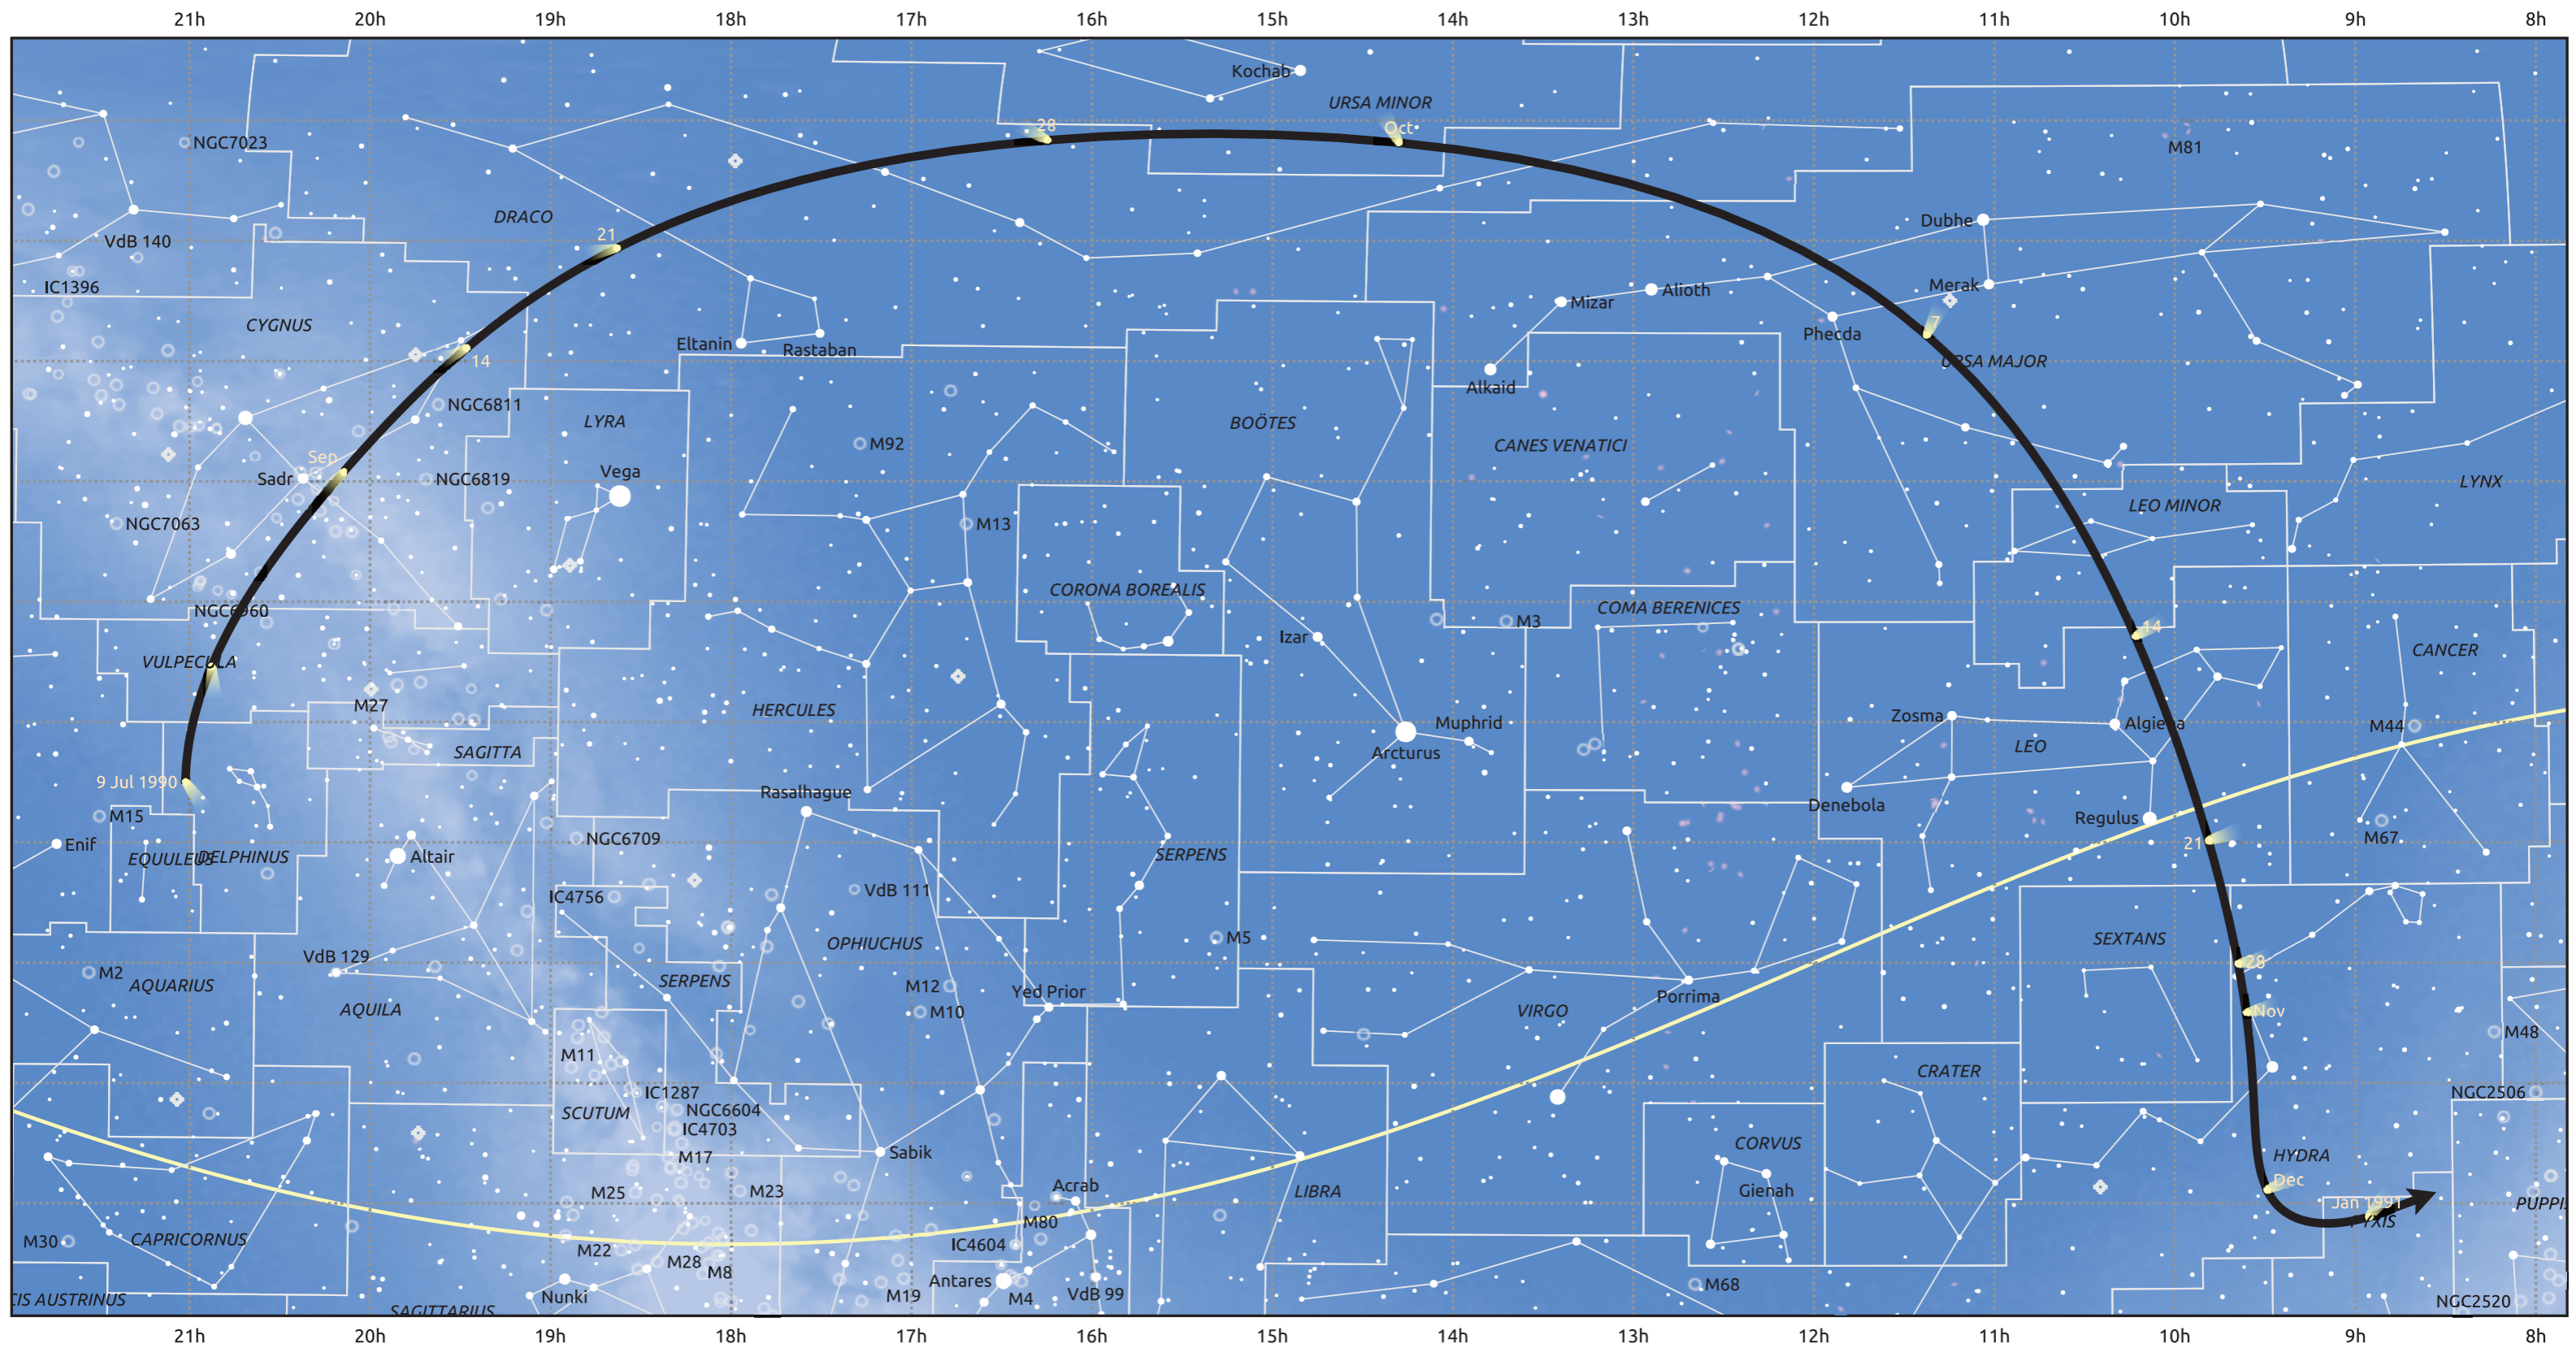

The path of 185P/Petrieve starting on 9 Jul 1990

© Dominic Ford 2011–2025. Date markers placed at midnight UTC. Downloaded from <https://in-the-sky.org>

Magnitude scale: ● 6.0 ● 5.0 ● 4.0 ● 3.0 ● 2.0 ● 1.0 ● 0.0

— Ecliptic Plane

Galaxy Bright nebula Open cluster Globular cluster Planetary nebula

Date	Mag
1990 Jul 26	12.7
1990 Aug 10	11.7
1990 Aug 24	10.6
1990 Sep 1	10.0
1990 Sep 6	9.5
1990 Sep 17	8.5
1990 Sep 27	7.5
1990 Oct 31	8.5
1990 Nov 1	8.6
1990 Nov 15	9.6
1990 Dec 2	10.6
1990 Dec 22	11.6
1991 Jan 1	12.1