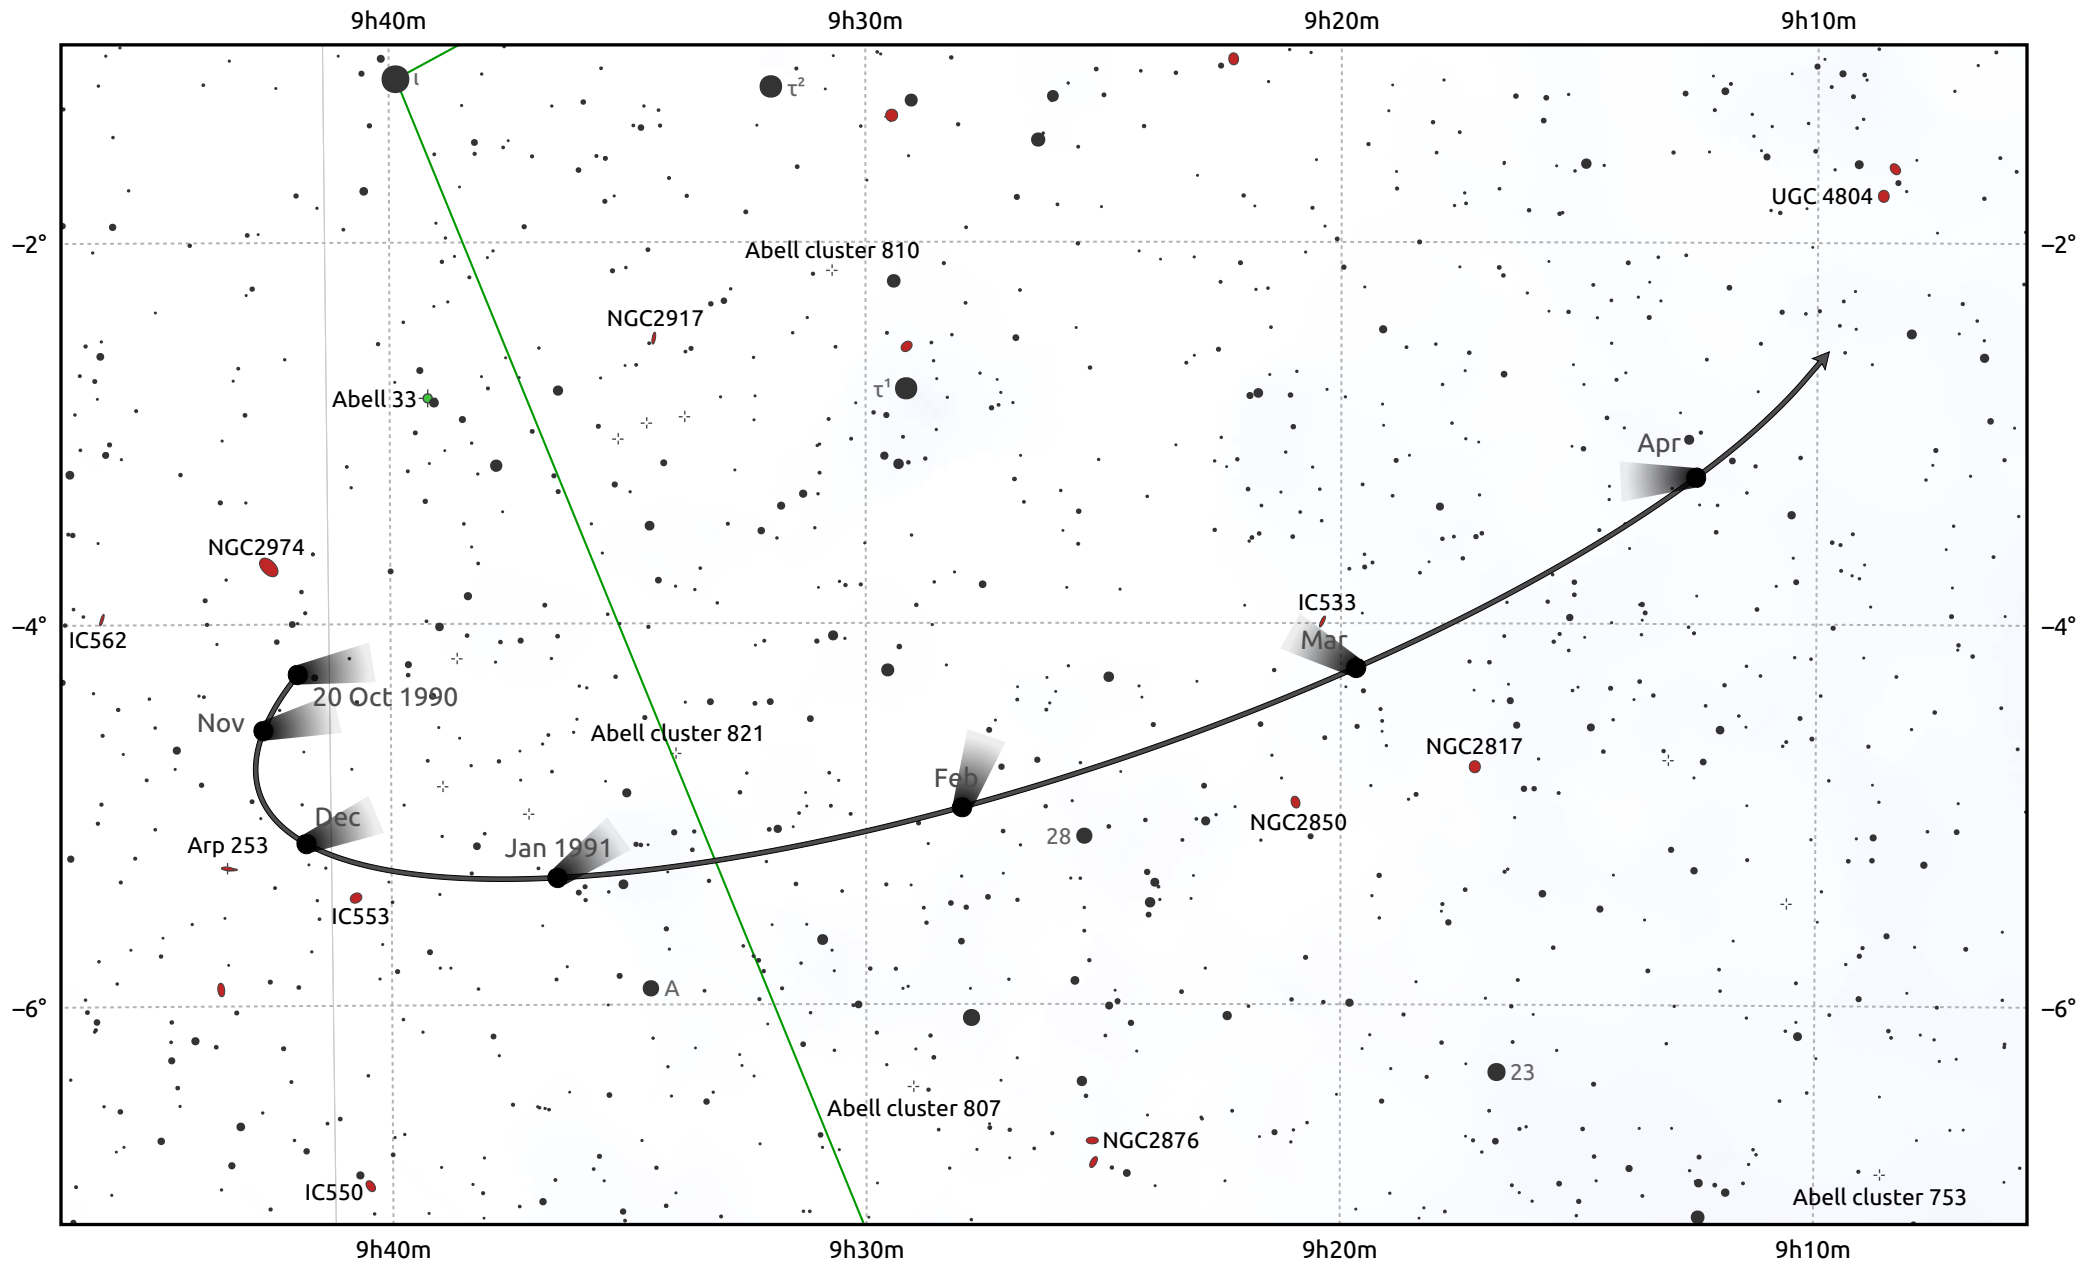

The path of 1P/Halley starting on 20 Oct 1990

© Dominic Ford 2011–2026. Date markers placed at midnight UTC. Downloaded from <https://in-the-sky.org>

Magnitude scale: · 11.0 · 10.0 · 9.0 · 8.0 · 7.0 · 6.0 · 5.0 · 4.0 · 3.0

— Ecliptic Plane

● Galaxy ■ Bright nebula ● Open cluster ⊕ Globular cluster ⊕ Planetary nebula

Date	Mag
1990 Nov 1	nan
1991 Jan 1	nan
1991 Mar 1	nan