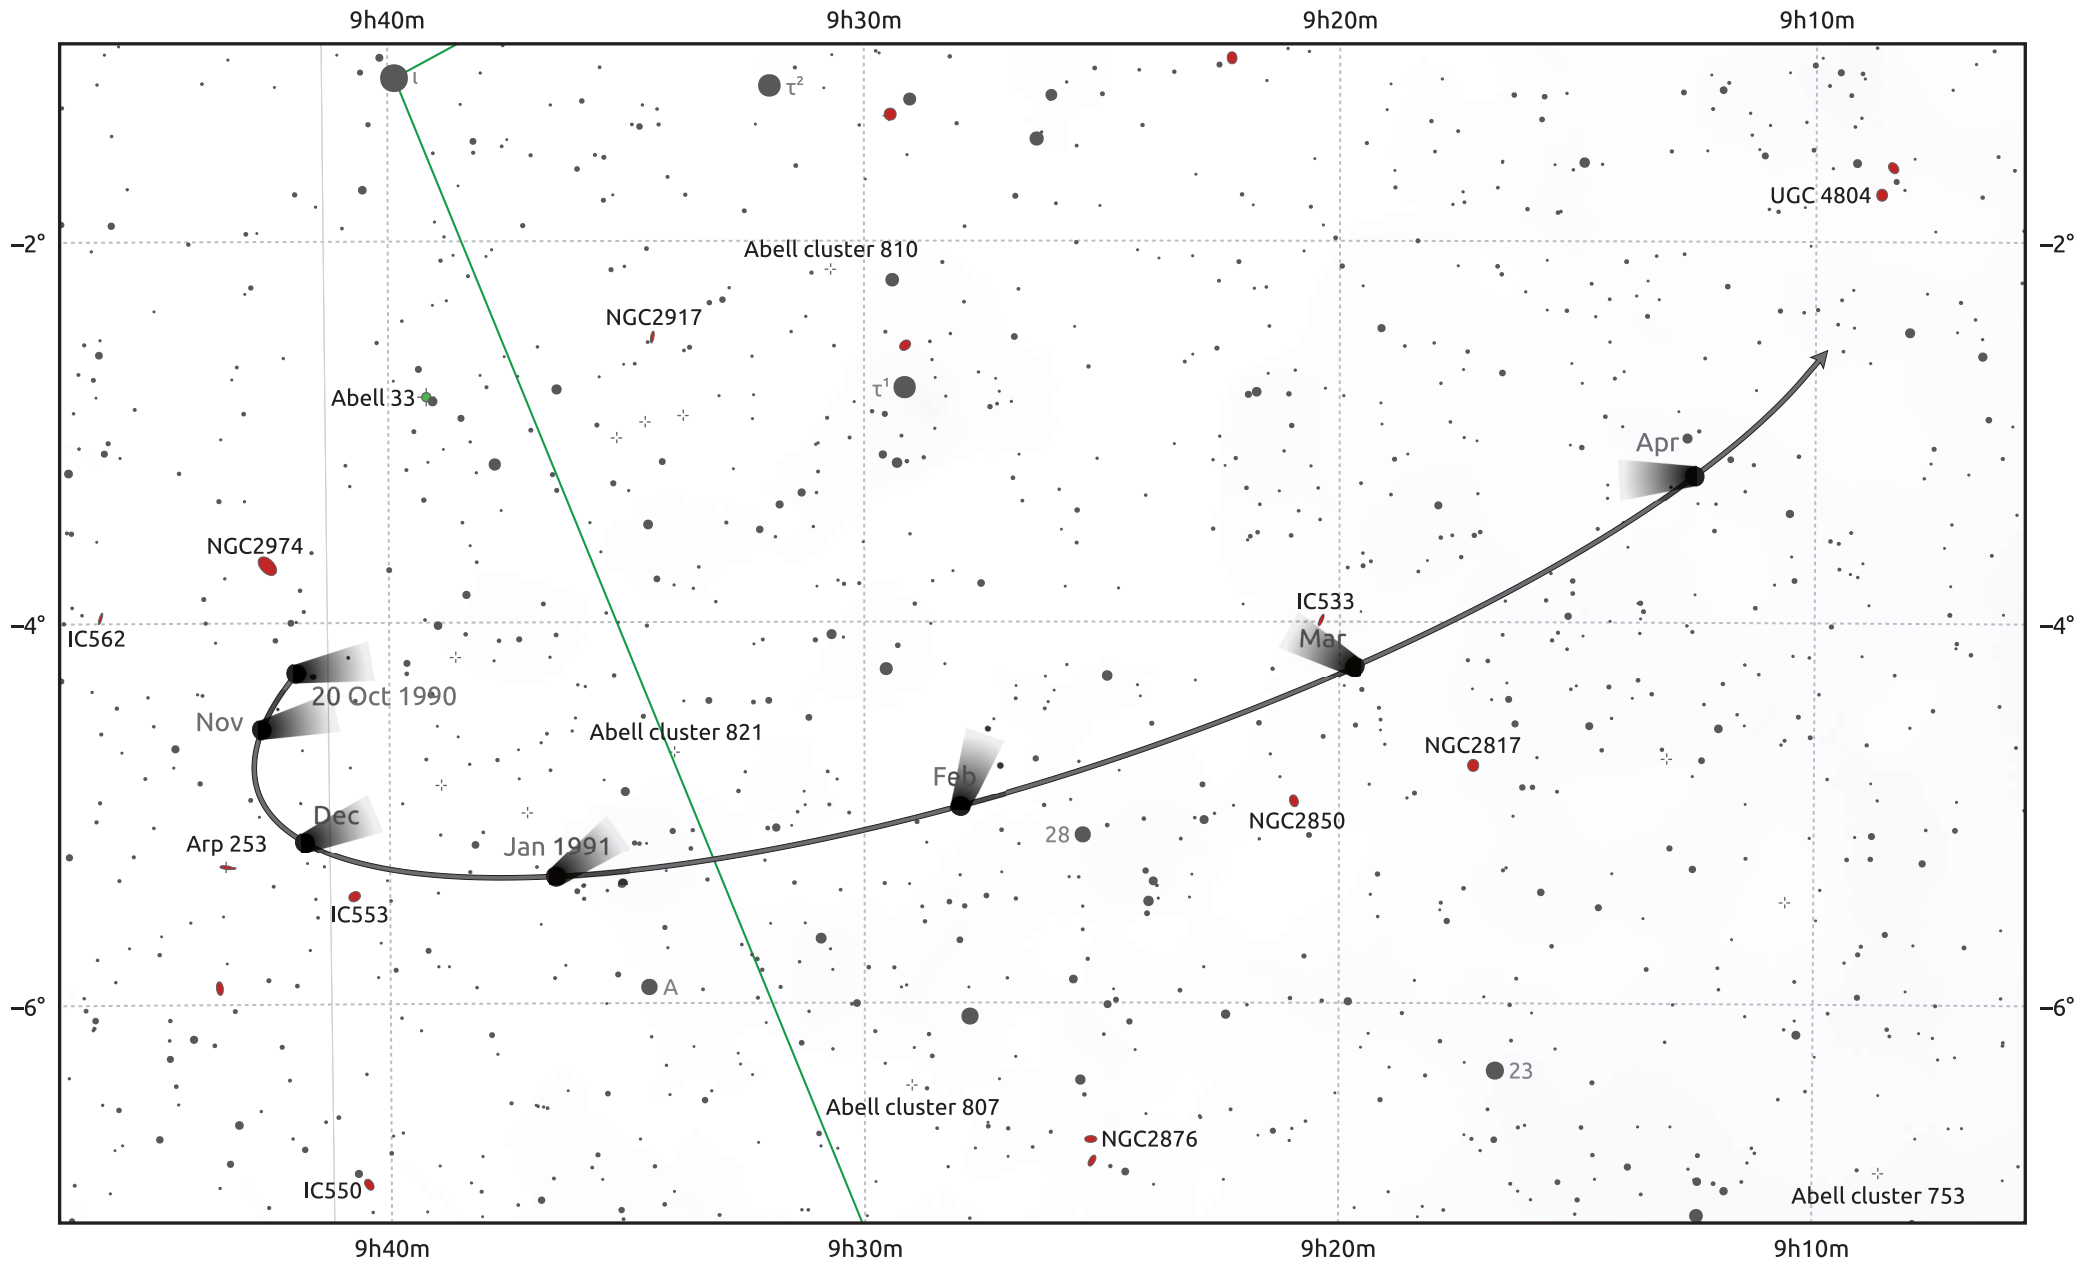

The path of 1P/Halley starting on 20 Oct 1990

© Dominic Ford 2011–2026. Date markers placed at midnight UTC. Downloaded from <https://in-the-sky.org>

Magnitude scale: 11.0 10.0 9.0 8.0 7.0 6.0 5.0 4.0 3.0

— Ecliptic Plane

- Galaxy
- Bright nebula
- Open cluster
- ⊕ Globular cluster
- ◆ Planetary nebula

Date	Mag
1990 Nov 1	nan
1991 Jan 1	nan
1991 Mar 1	nan