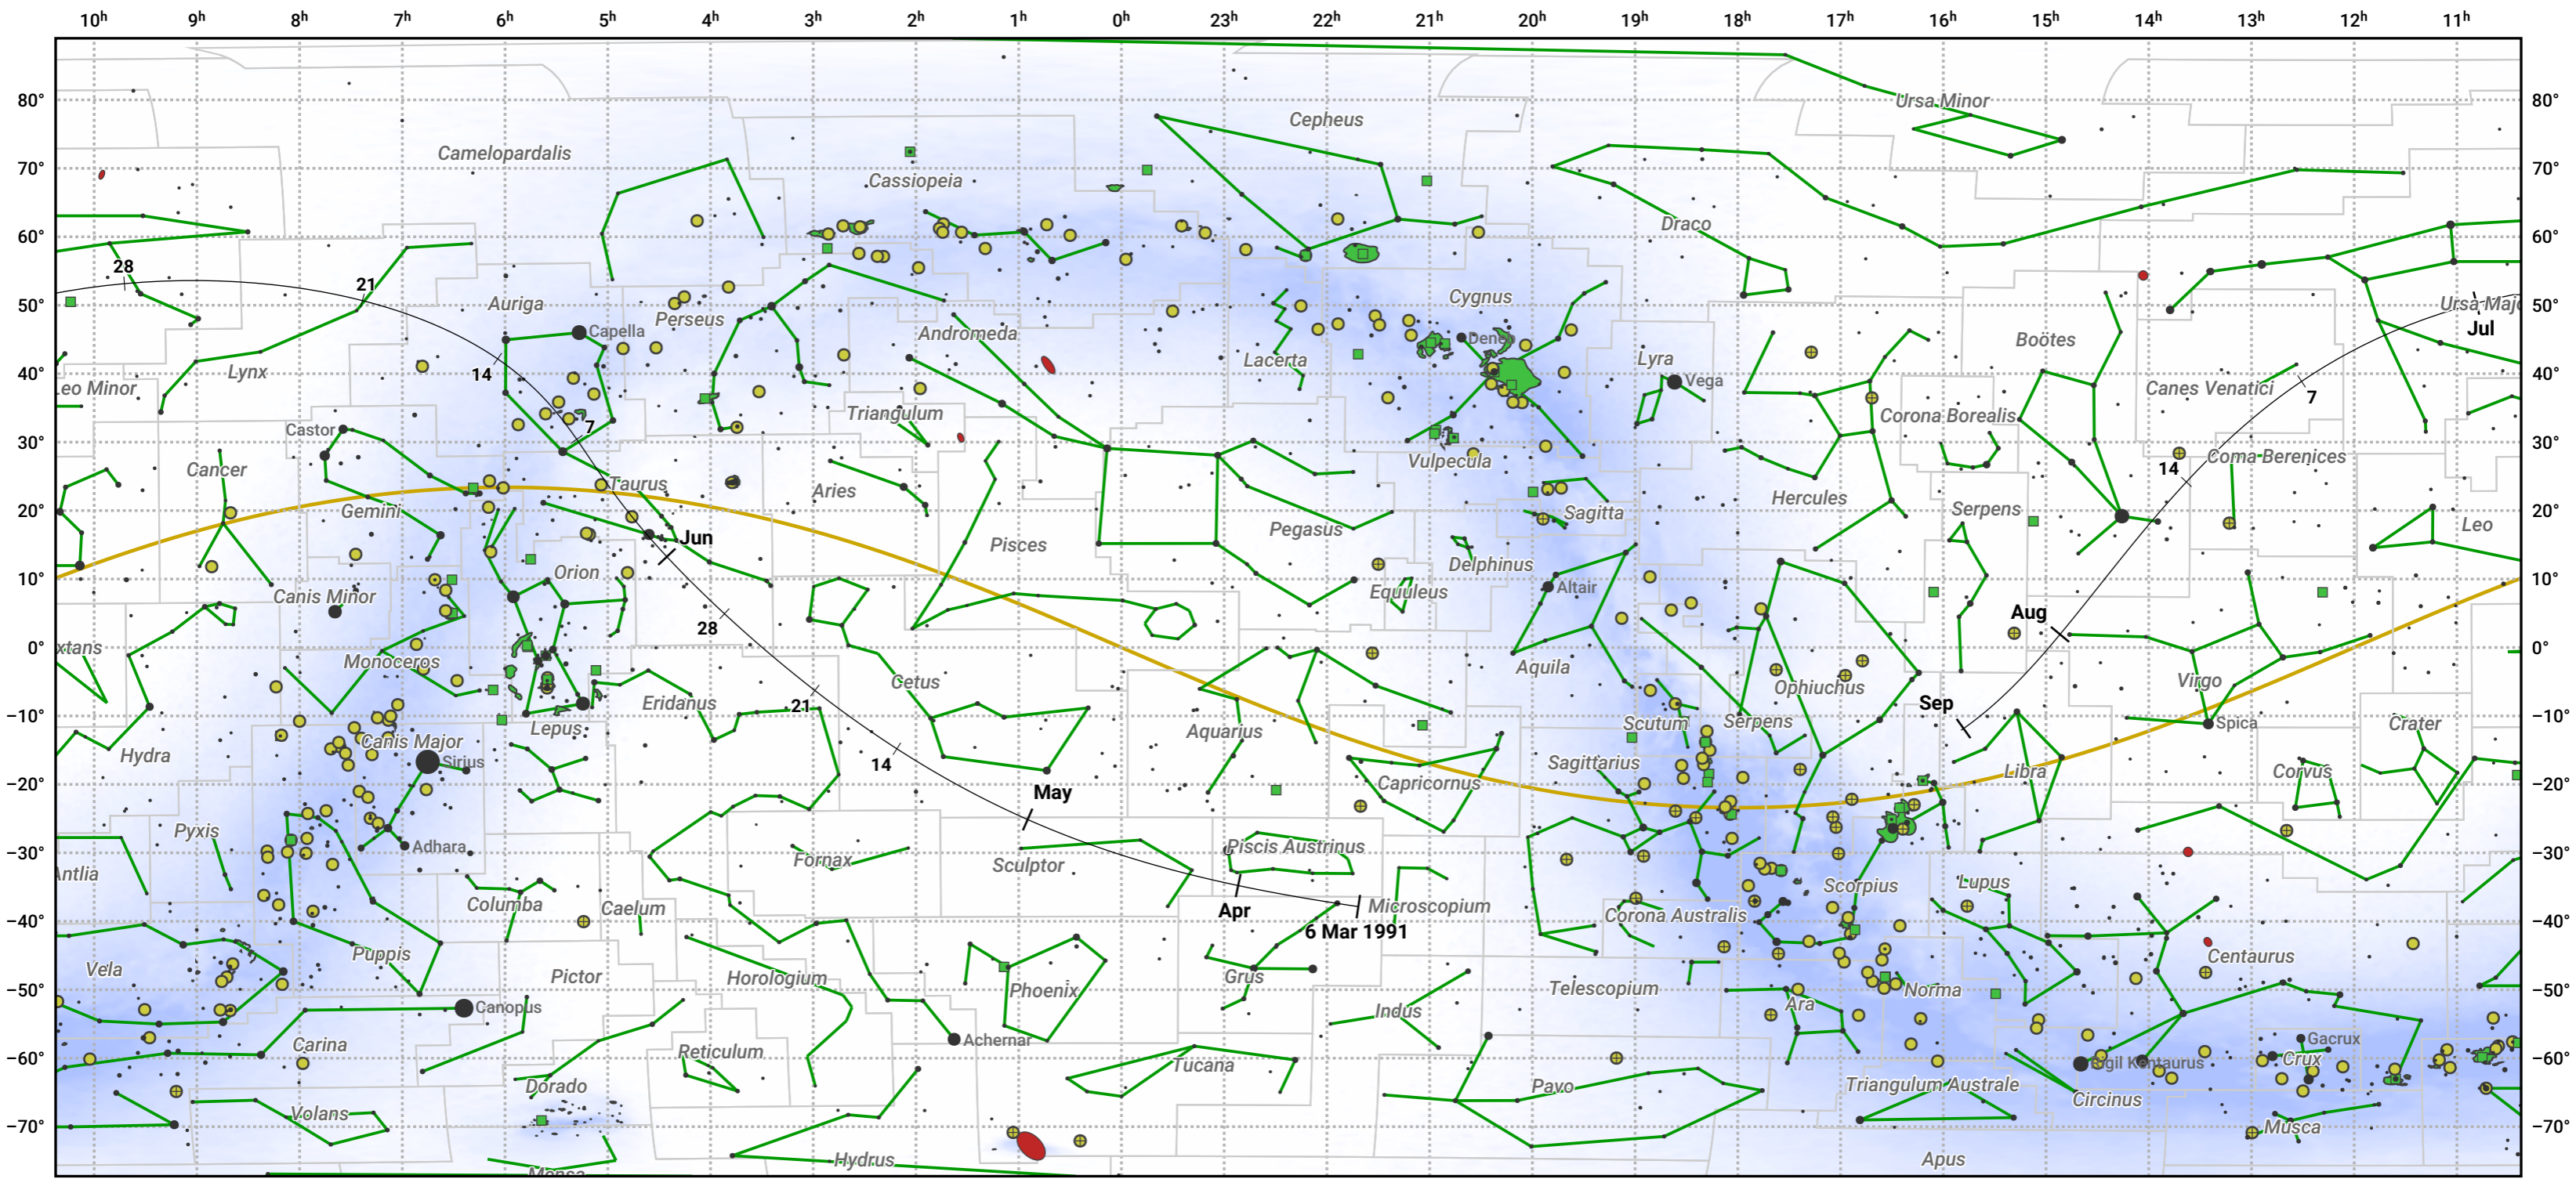

# The path of 96P/Machholz starting on 6 Mar 1991

© Dominic Ford 2011–2024. Date markers placed at midnight UTC. Downloaded from <https://in-the-sky.org>

Magnitude scale: 5.0 4.0 3.0 2.0 1.0 0.0 -1.0 -2.0

— Ecliptic Plane

Galaxy Bright nebula Open cluster Globular cluster

Date	Mag
1991 Mar 24	19.6
1991 Apr 7	18.6
1991 Apr 18	17.5
1991 Apr 28	16.4
1991 May 1	16.0
1991 May 6	15.3
1991 May 13	14.2
1991 May 18	13.2
1991 May 22	12.2
1991 May 26	10.8
1991 May 29	9.5
1991 May 31	8.2
1991 Jun 2	6.6
1991 Jun 4	4.7
1991 Jun 7	5.9
1991 Jun 9	7.5
1991 Jun 11	8.7
1991 Jun 14	9.9
1991 Jun 18	10.9
1991 Jun 25	12.0
1991 Jul 1	12.8
1991 Jul 4	13.2
1991 Jul 11	14.2
1991 Jul 18	15.2
1991 Jul 26	16.3
1991 Aug 4	17.4
1991 Aug 15	18.4
1991 Aug 28	19.5
1991 Sep 1	19.8