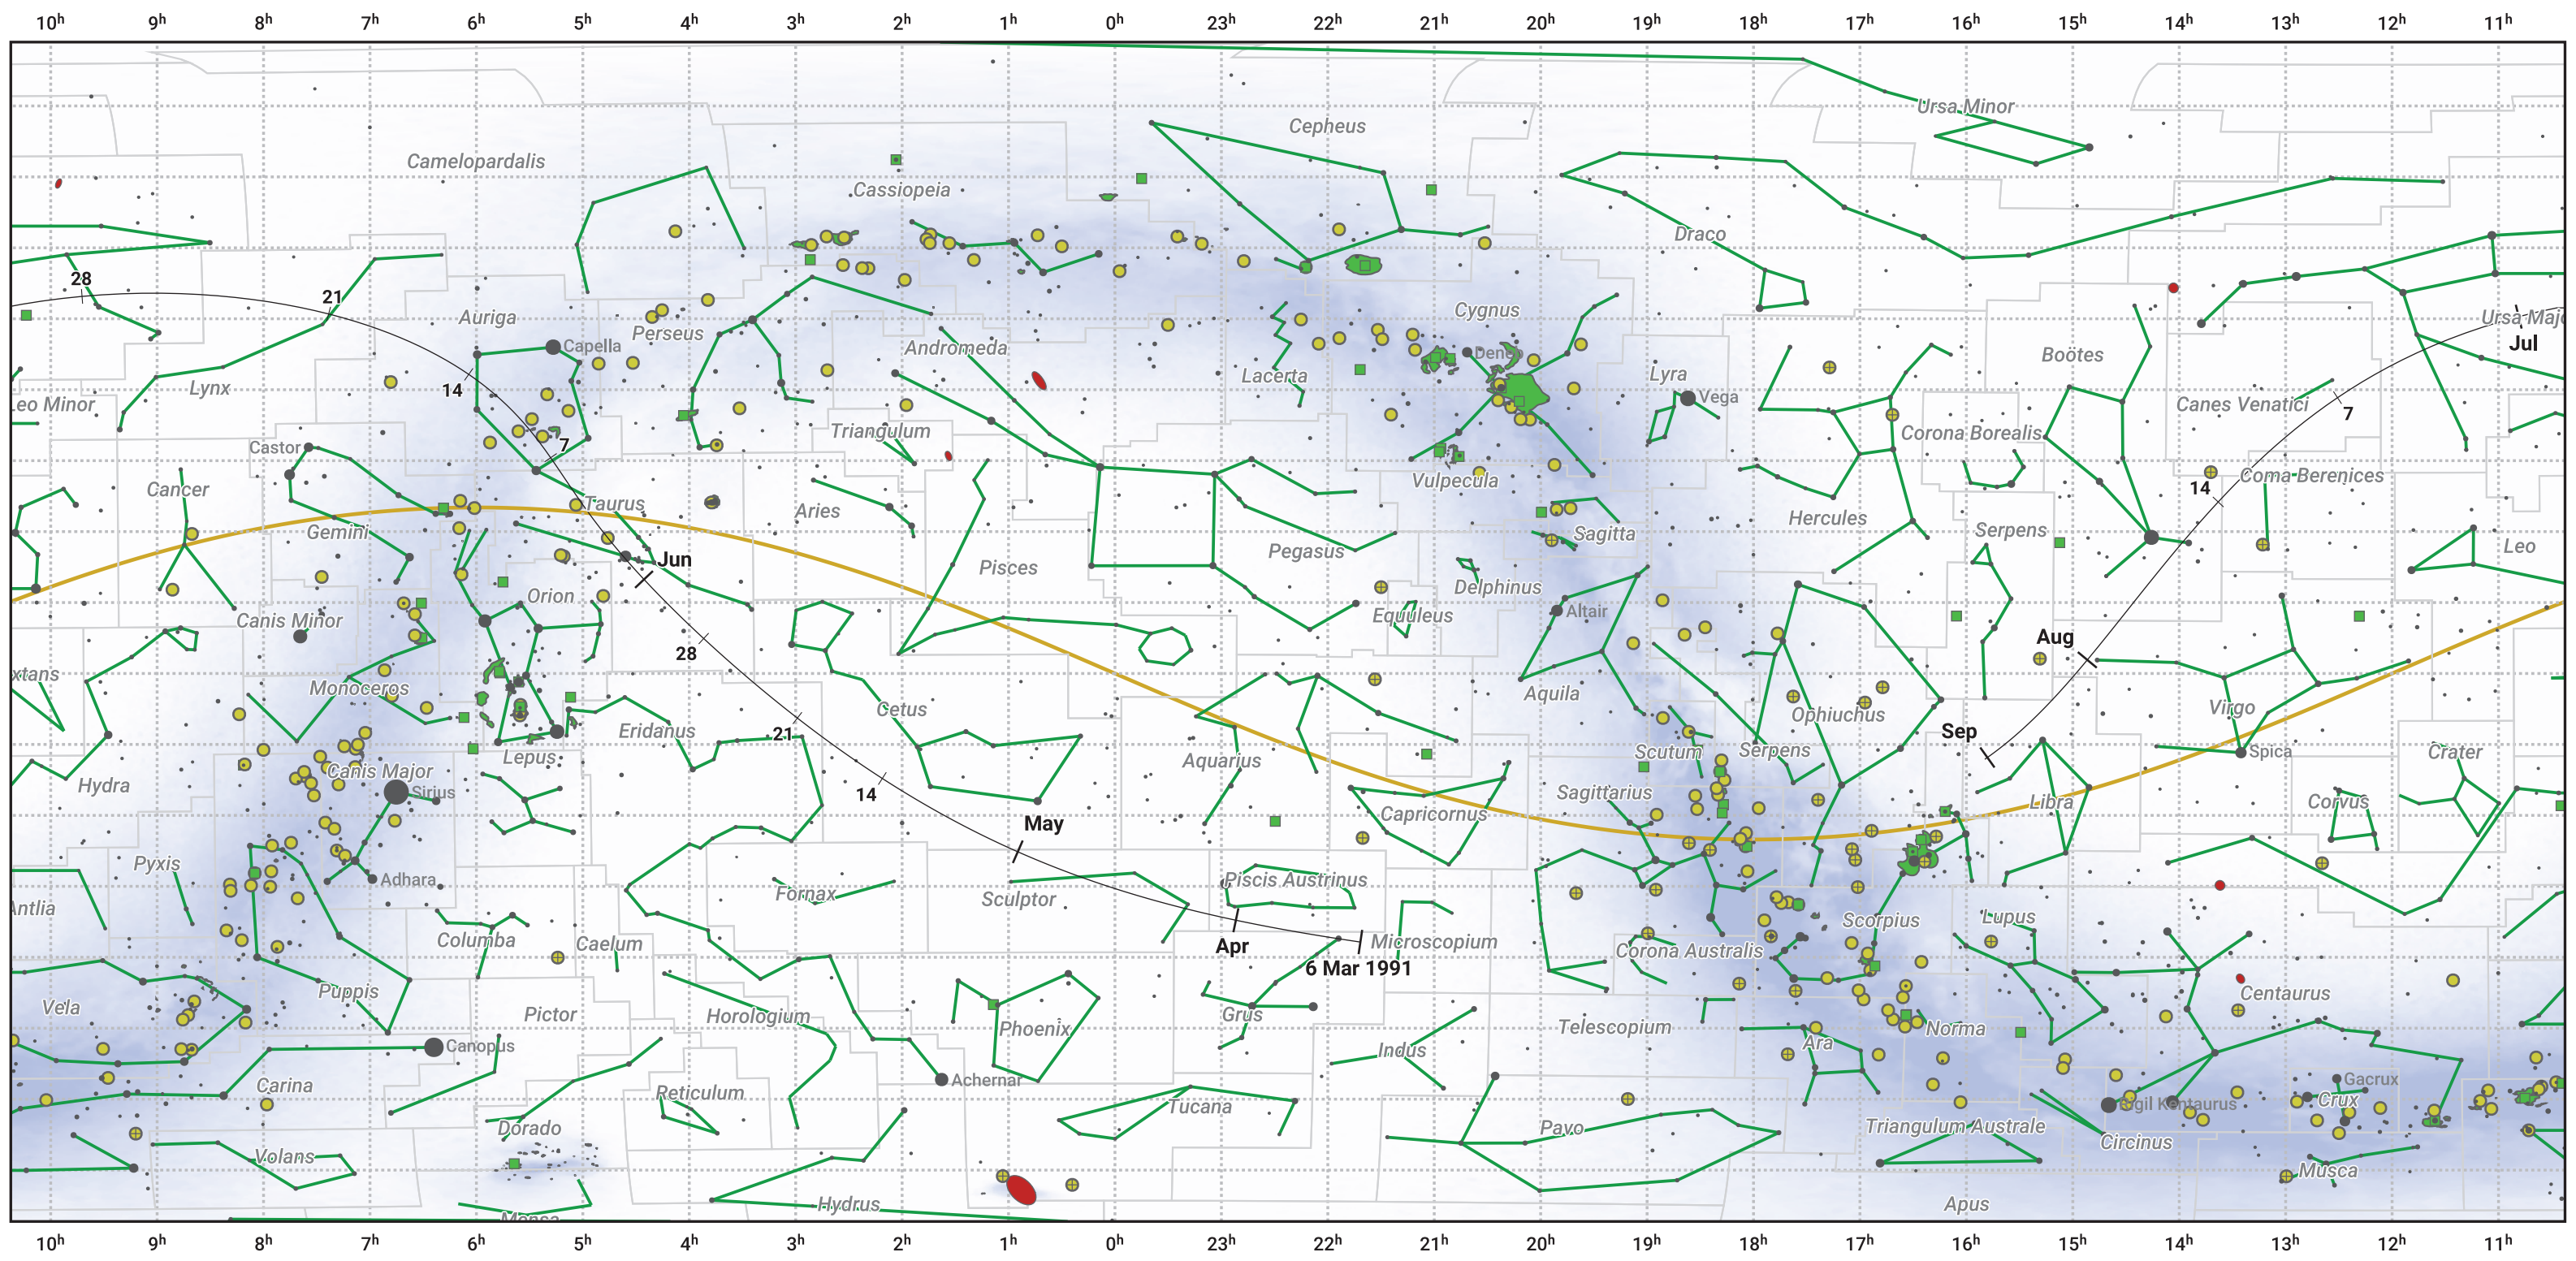

The path of 96P/Machholz starting on 6 Mar 1991

© Dominic Ford 2011–2024. Date markers placed at midnight UTC. Downloaded from <https://in-the-sky.org>

Magnitude scale: · 5.0 · 4.0 · 3.0 · 2.0 · 1.0 ● 0.0 ● -1.0 ● -2.0

— Ecliptic Plane

● Galaxy ■ Bright nebula ● Open cluster ⊕ Globular cluster

Date	Mag
1991 Mar 24	19.6
1991 Apr 7	18.6
1991 Apr 18	17.5
1991 Apr 28	16.4
1991 May 1	16.0
1991 May 6	15.3
1991 May 13	14.2
1991 May 18	13.2
1991 May 22	12.2
1991 May 26	10.8
1991 May 29	9.5
1991 May 31	8.2
1991 Jun 2	6.6
1991 Jun 4	4.7
1991 Jun 7	5.9
1991 Jun 9	7.5
1991 Jun 11	8.7
1991 Jun 14	9.9
1991 Jun 18	10.9
1991 Jun 25	12.0
1991 Jul 1	12.8
1991 Jul 4	13.2
1991 Jul 11	14.2
1991 Jul 18	15.2
1991 Jul 26	16.3
1991 Aug 4	17.4
1991 Aug 15	18.4
1991 Aug 28	19.5
1991 Sep 1	19.8