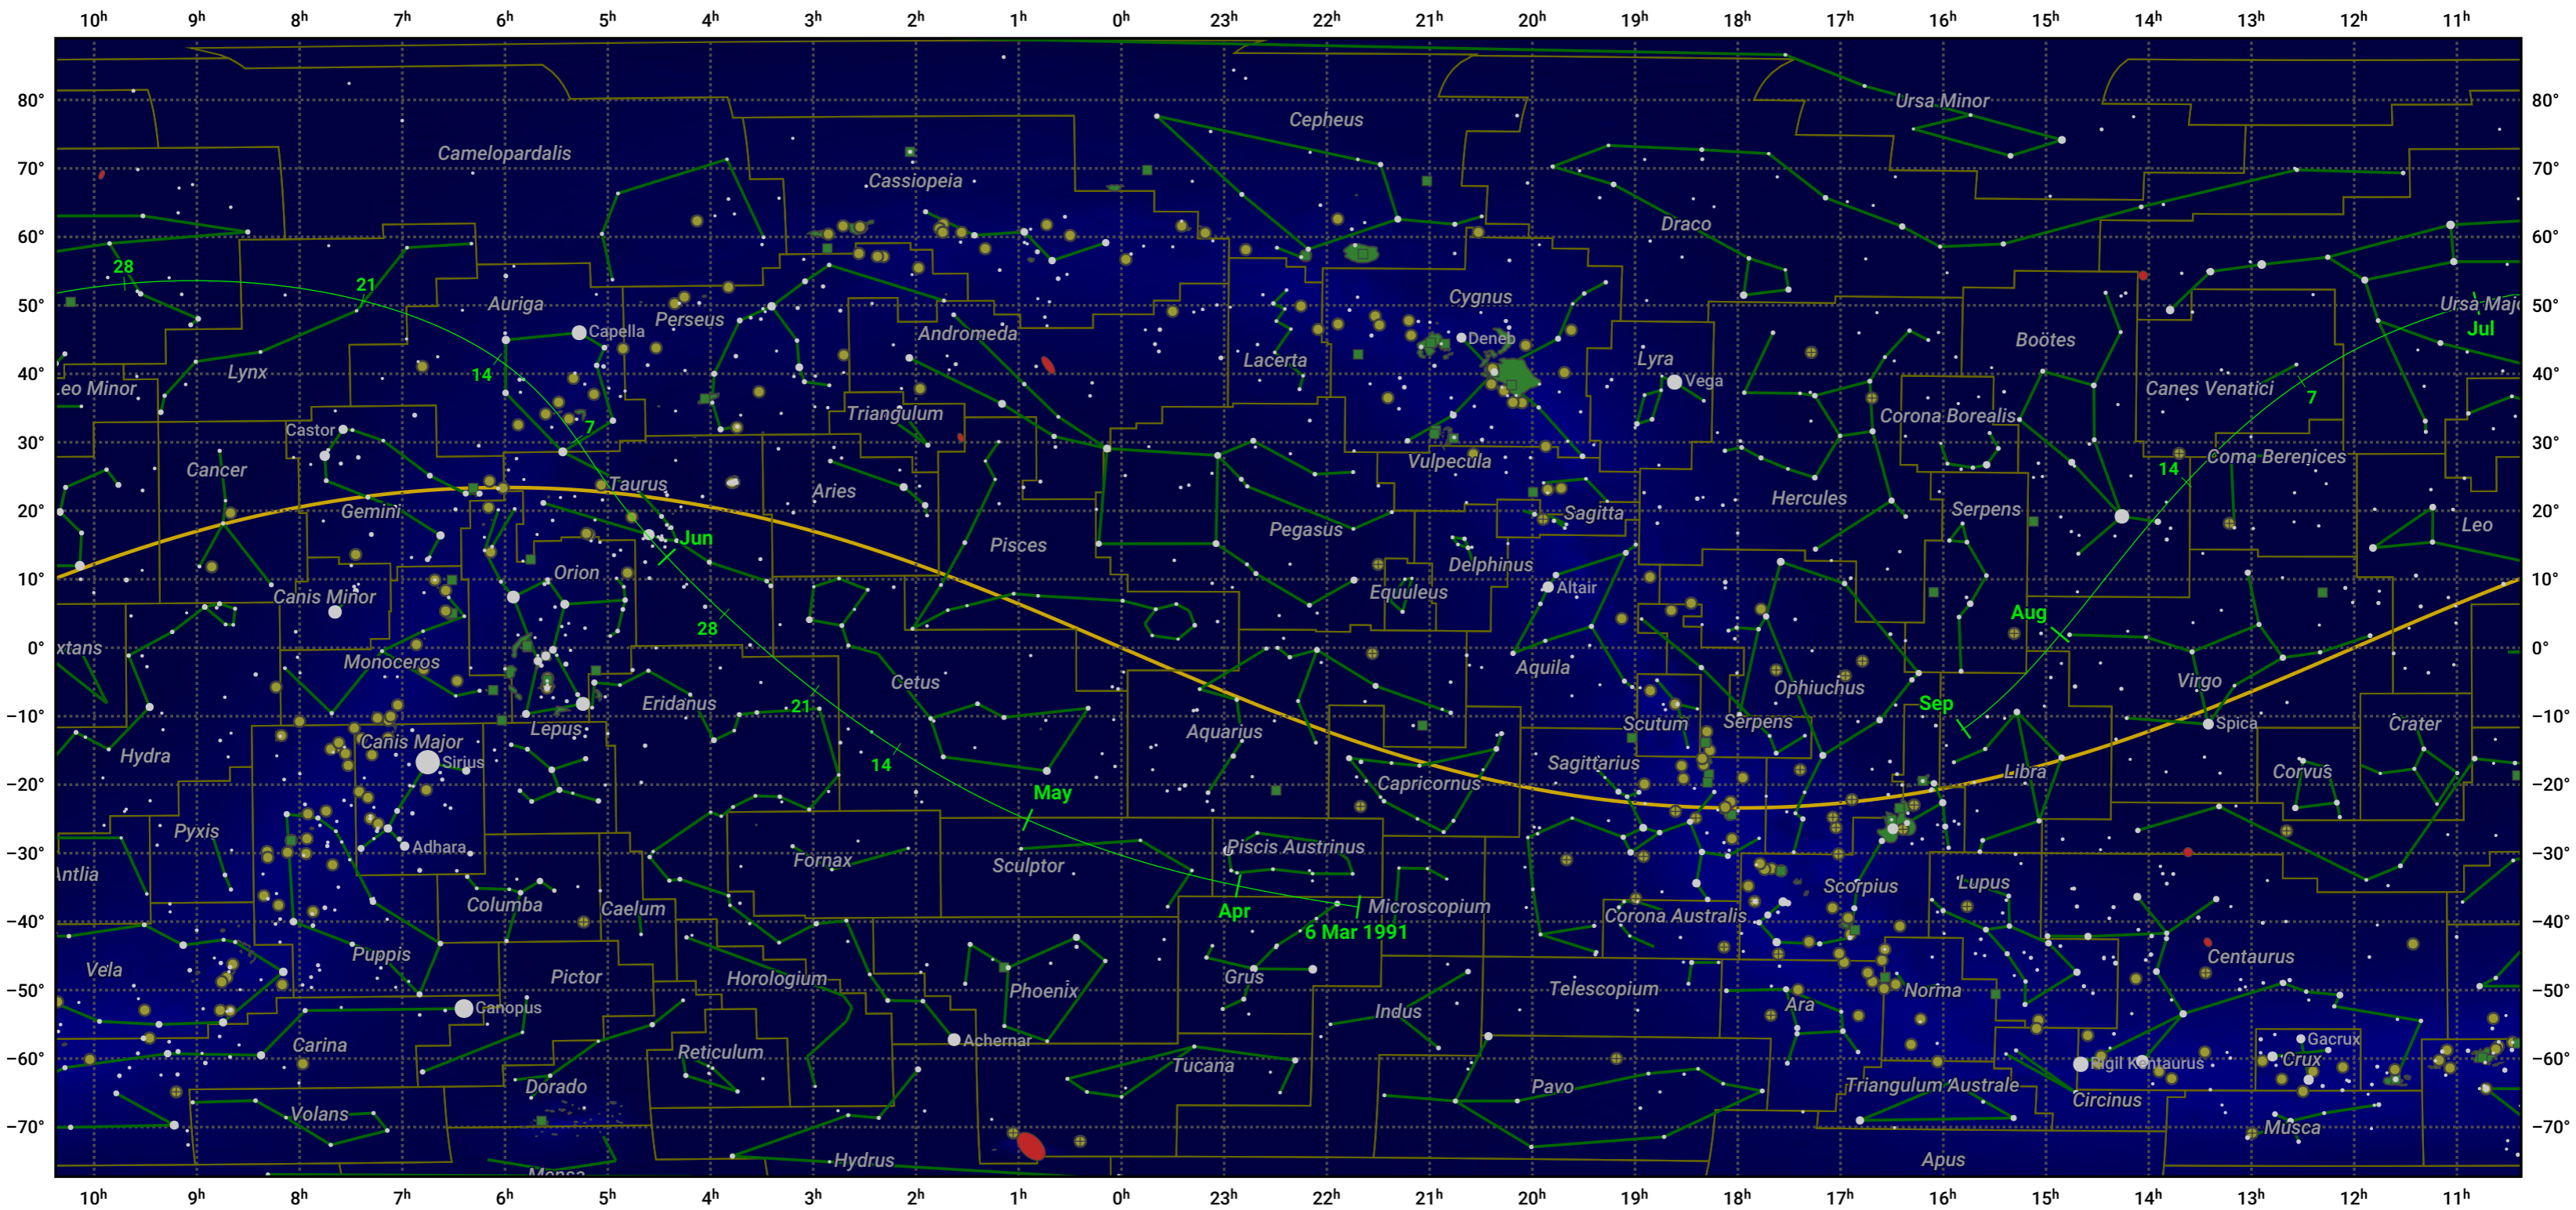

The path of 96P/Machholz starting on 6 Mar 1991

© Dominic Ford 2011–2024. Date markers placed at midnight UTC. Downloaded from <https://in-the-sky.org>

Date	Mag
1991 Mar 24	19.6
1991 Apr 7	18.6
1991 Apr 18	17.5
1991 Apr 28	16.4
1991 May 1	16.0
1991 May 6	15.3
1991 May 13	14.2
1991 May 18	13.2
1991 May 22	12.2
1991 May 26	10.8
1991 May 29	9.5
1991 May 31	8.2
1991 Jun 2	6.6
1991 Jun 4	4.7
1991 Jun 7	5.9
1991 Jun 9	7.5
1991 Jun 11	8.7
1991 Jun 14	9.9
1991 Jun 18	10.9
1991 Jun 25	12.0
1991 Jul 1	12.8
1991 Jul 4	13.2
1991 Jul 11	14.2
1991 Jul 18	15.2
1991 Jul 26	16.3
1991 Aug 4	17.4
1991 Aug 15	18.4
1991 Aug 28	19.5
1991 Sep 1	19.8