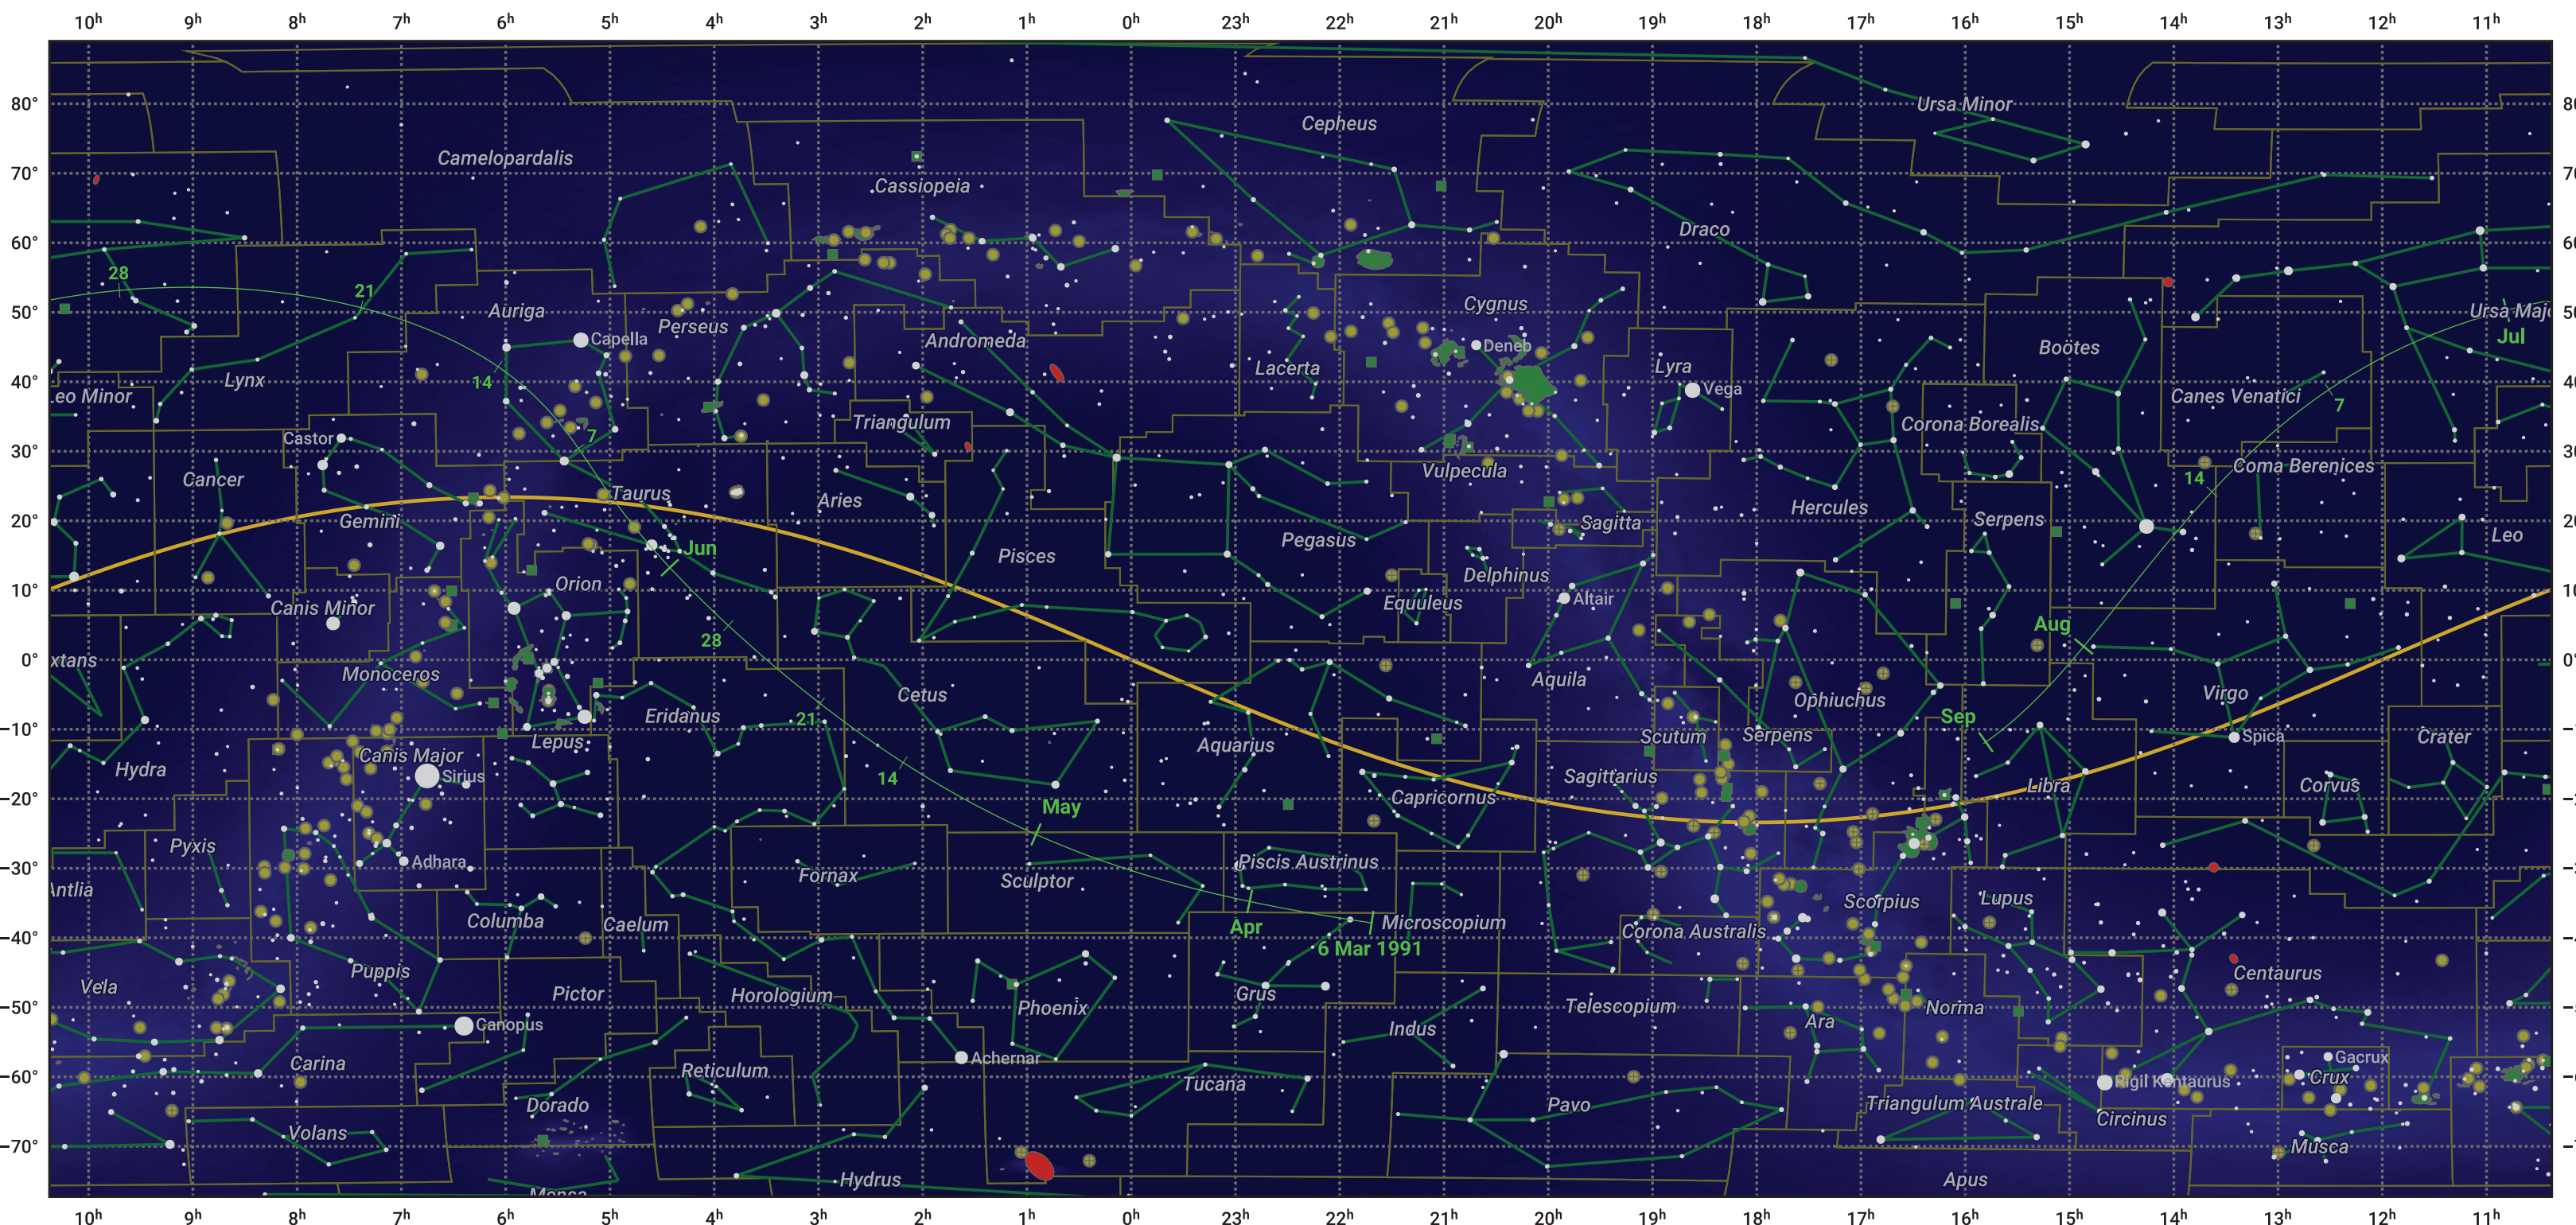

The path of 96P/Machholz starting on 6 Mar 1991

© Dominic Ford 2011–2024. Date markers placed at midnight UTC. Downloaded from <https://in-the-sky.org>

Date	Mag
1991 Mar 24	19.6
1991 Apr 7	18.6
1991 Apr 18	17.5
1991 Apr 28	16.4
1991 May 1	16.0
1991 May 6	15.3
1991 May 13	14.2
1991 May 18	13.2
1991 May 22	12.2
1991 May 26	10.8
1991 May 29	9.5
1991 May 31	8.2
1991 Jun 2	6.6
1991 Jun 4	4.7
1991 Jun 7	5.9
1991 Jun 9	7.5
1991 Jun 11	8.7
1991 Jun 14	9.9
1991 Jun 18	10.9
1991 Jun 25	12.0
1991 Jul 1	12.8
1991 Jul 4	13.2
1991 Jul 11	14.2
1991 Jul 18	15.2
1991 Jul 26	16.3
1991 Aug 4	17.4
1991 Aug 15	18.4
1991 Aug 28	19.5
1991 Sep 1	19.8