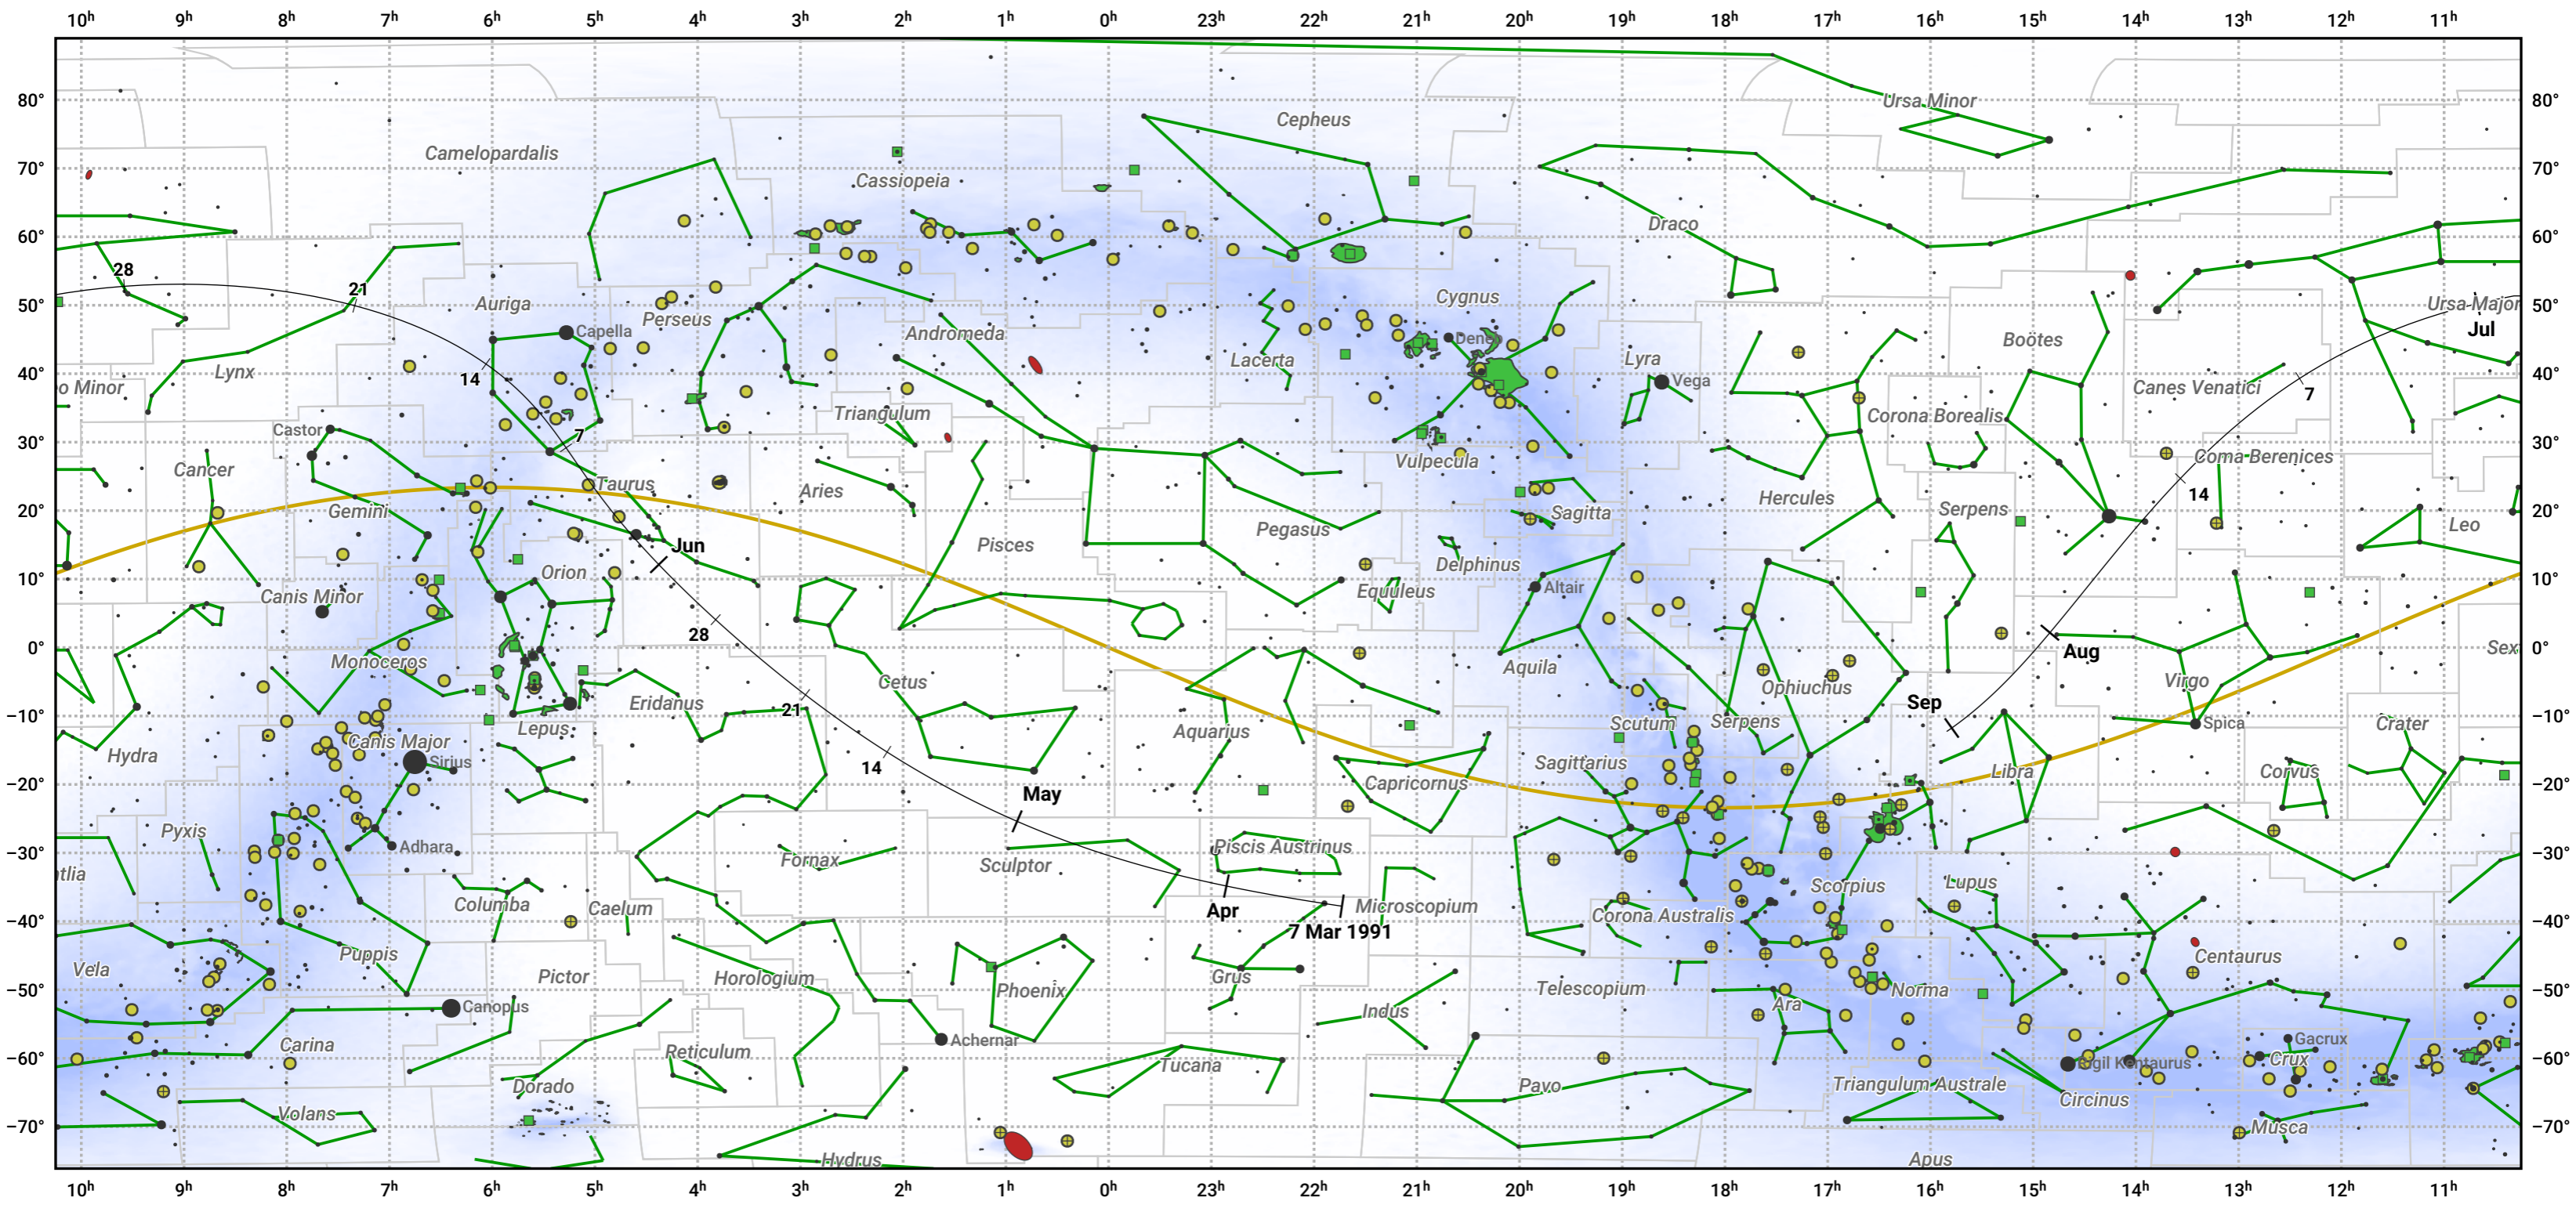

The path of 96P/Machholz starting on 7 Mar 1991

© Dominic Ford 2011–2024. Date markers placed at midnight UTC. Downloaded from <https://in-the-sky.org>

Magnitude scale: · 5.0 · 4.0 · 3.0 · 2.0 · 1.0 ● 0.0 ● -1.0 ● -2.0

— Ecliptic Plane

● Galaxy ■ Bright nebula ● Open cluster ⊕ Globular cluster

Date	Mag
1991 Mar 25	19.6
1991 Apr 8	18.5
1991 Apr 19	17.5
1991 Apr 28	16.5
1991 May 1	16.1
1991 May 6	15.4
1991 May 13	14.3
1991 May 19	13.1
1991 May 23	12.0
1991 May 27	10.7
1991 May 30	9.2
1991 Jun 1	7.9
1991 Jun 3	6.1
1991 Jun 5	4.5
1991 Jun 8	6.3
1991 Jun 10	7.8
1991 Jun 12	8.9
1991 Jun 15	10.0
1991 Jun 20	11.2
1991 Jun 27	12.2
1991 Jul 1	12.7
1991 Jul 5	13.2
1991 Jul 12	14.3
1991 Jul 19	15.3
1991 Jul 27	16.4
1991 Aug 5	17.4
1991 Aug 16	18.5
1991 Aug 29	19.5
1991 Sep 1	19.8