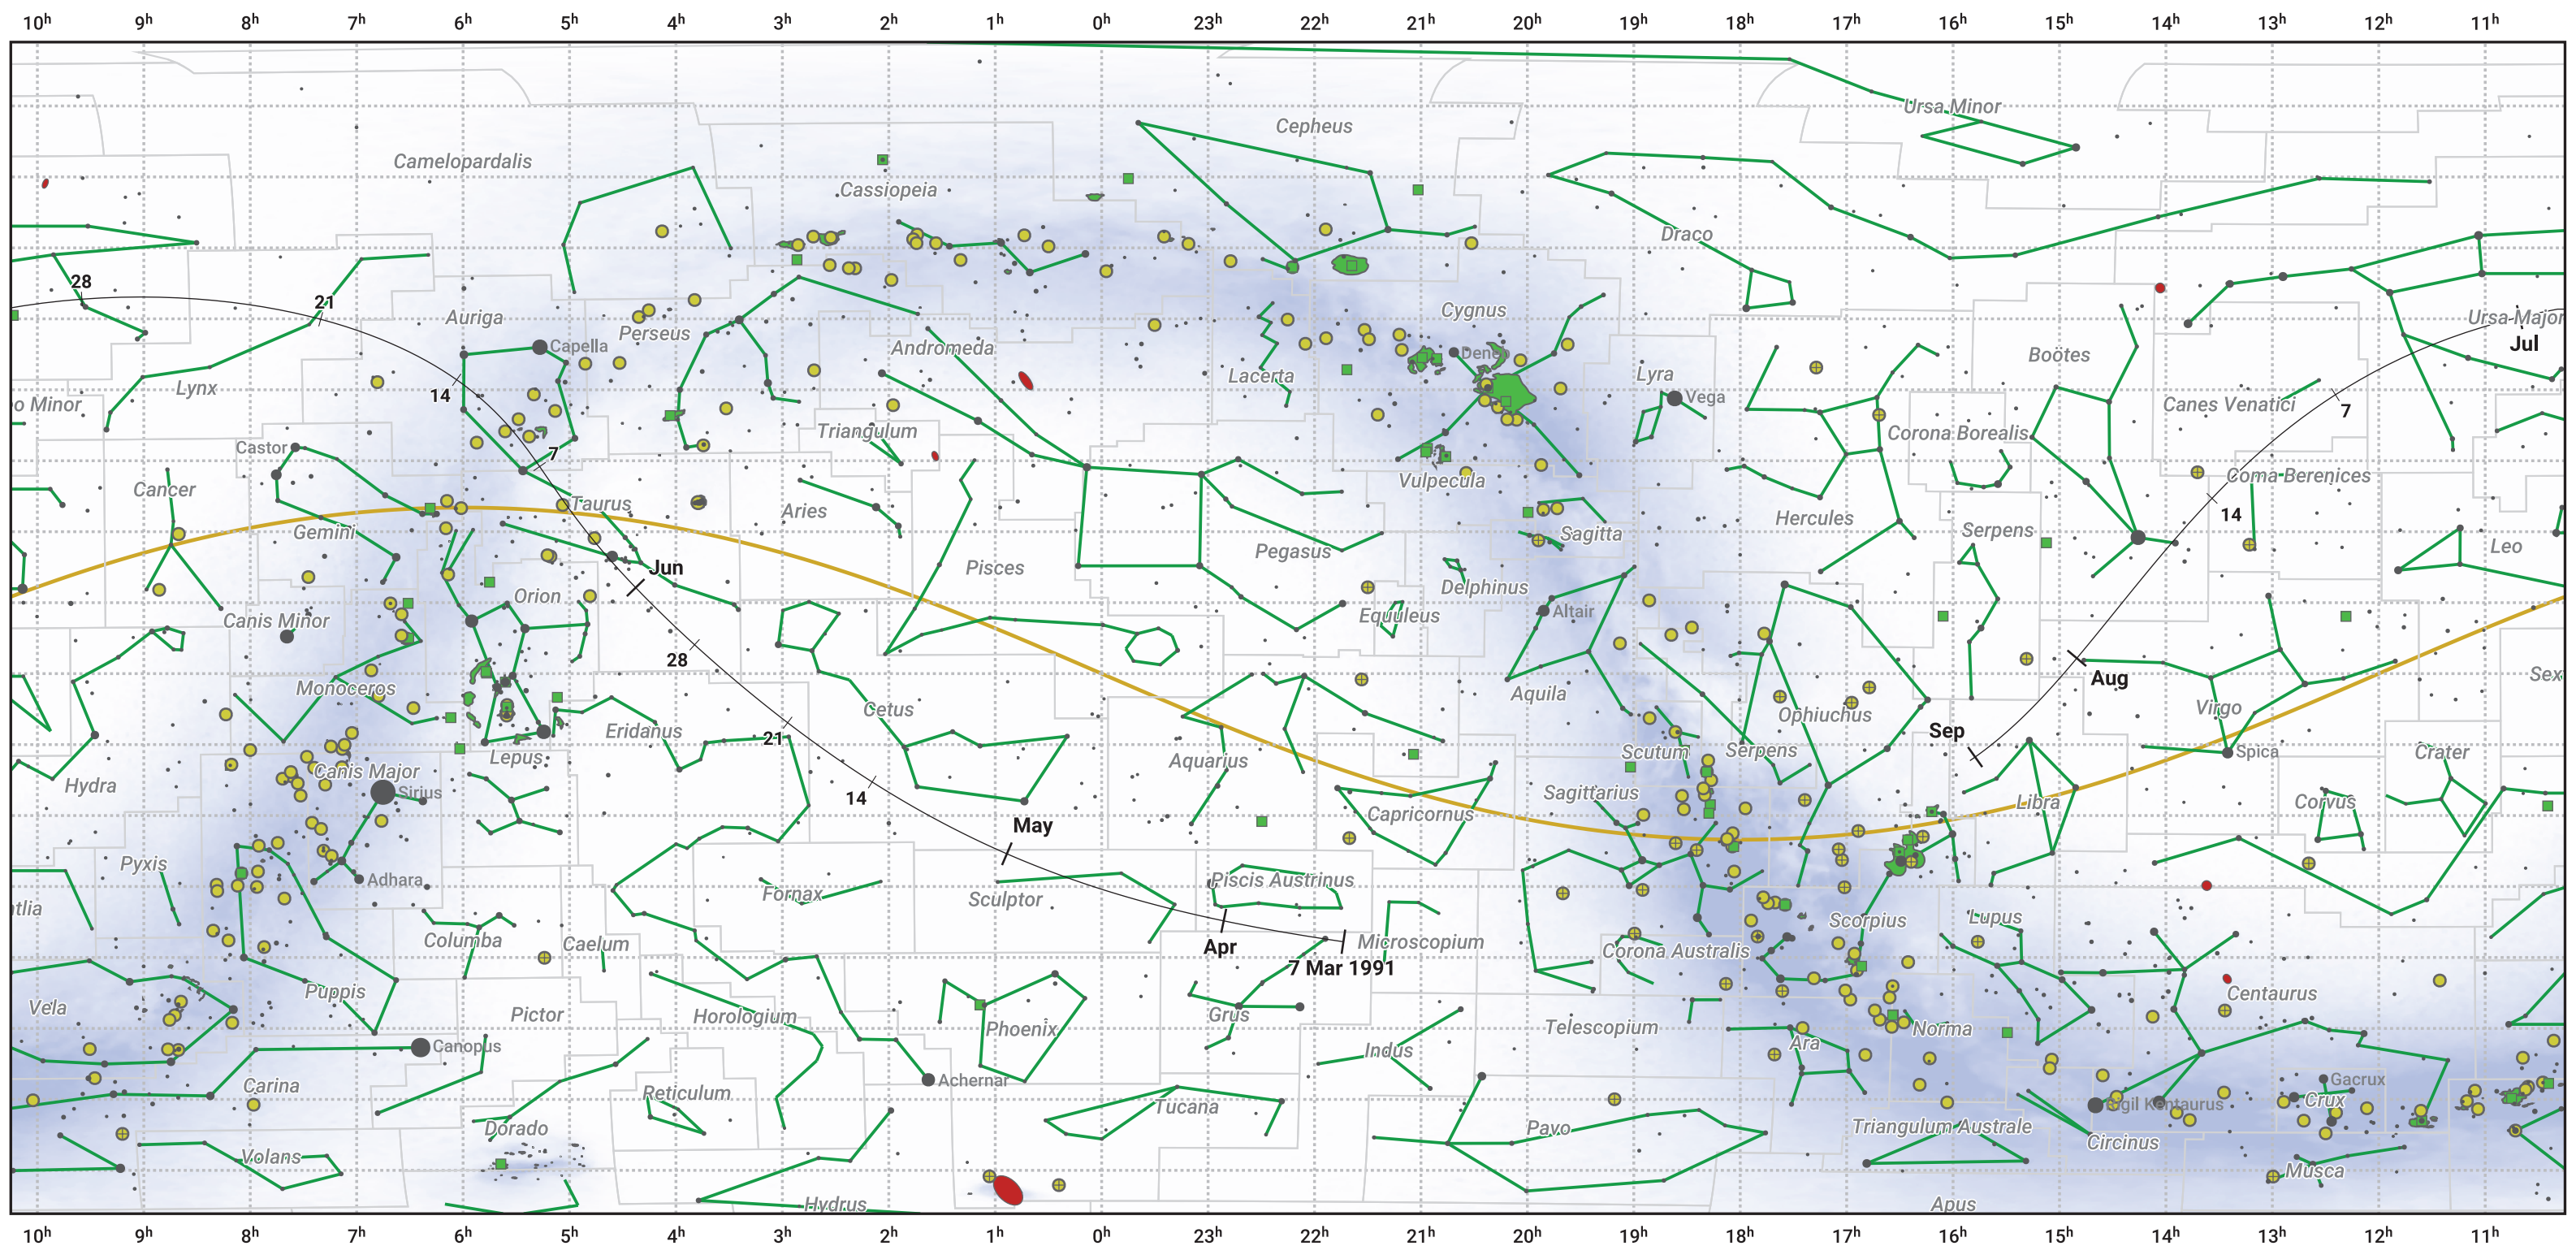

The path of 96P/Machholz starting on 7 Mar 1991

© Dominic Ford 2011–2024. Date markers placed at midnight UTC. Downloaded from <https://in-the-sky.org>

Magnitude scale: ● -5.0 ● -4.0 ● -3.0 ● -2.0 ● -1.0 ● 0.0 ● -1.0 ● -2.0

— Ecliptic Plane

● Galaxy    ■ Bright nebula    ● Open cluster    ⊕ Globular cluster

Date	Mag
1991 Mar 25	19.6
1991 Apr 8	18.5
1991 Apr 19	17.5
1991 Apr 28	16.5
1991 May 1	16.1
1991 May 6	15.4
1991 May 13	14.3
1991 May 19	13.1
1991 May 23	12.0
1991 May 27	10.7
1991 May 30	9.2
1991 Jun 1	7.9
1991 Jun 3	6.1
1991 Jun 5	4.5
1991 Jun 8	6.3
1991 Jun 10	7.8
1991 Jun 12	8.9
1991 Jun 15	10.0
1991 Jun 20	11.2
1991 Jun 27	12.2
1991 Jul 1	12.7
1991 Jul 5	13.2
1991 Jul 12	14.3
1991 Jul 19	15.3
1991 Jul 27	16.4
1991 Aug 5	17.4
1991 Aug 16	18.5
1991 Aug 29	19.5
1991 Sep 1	19.8