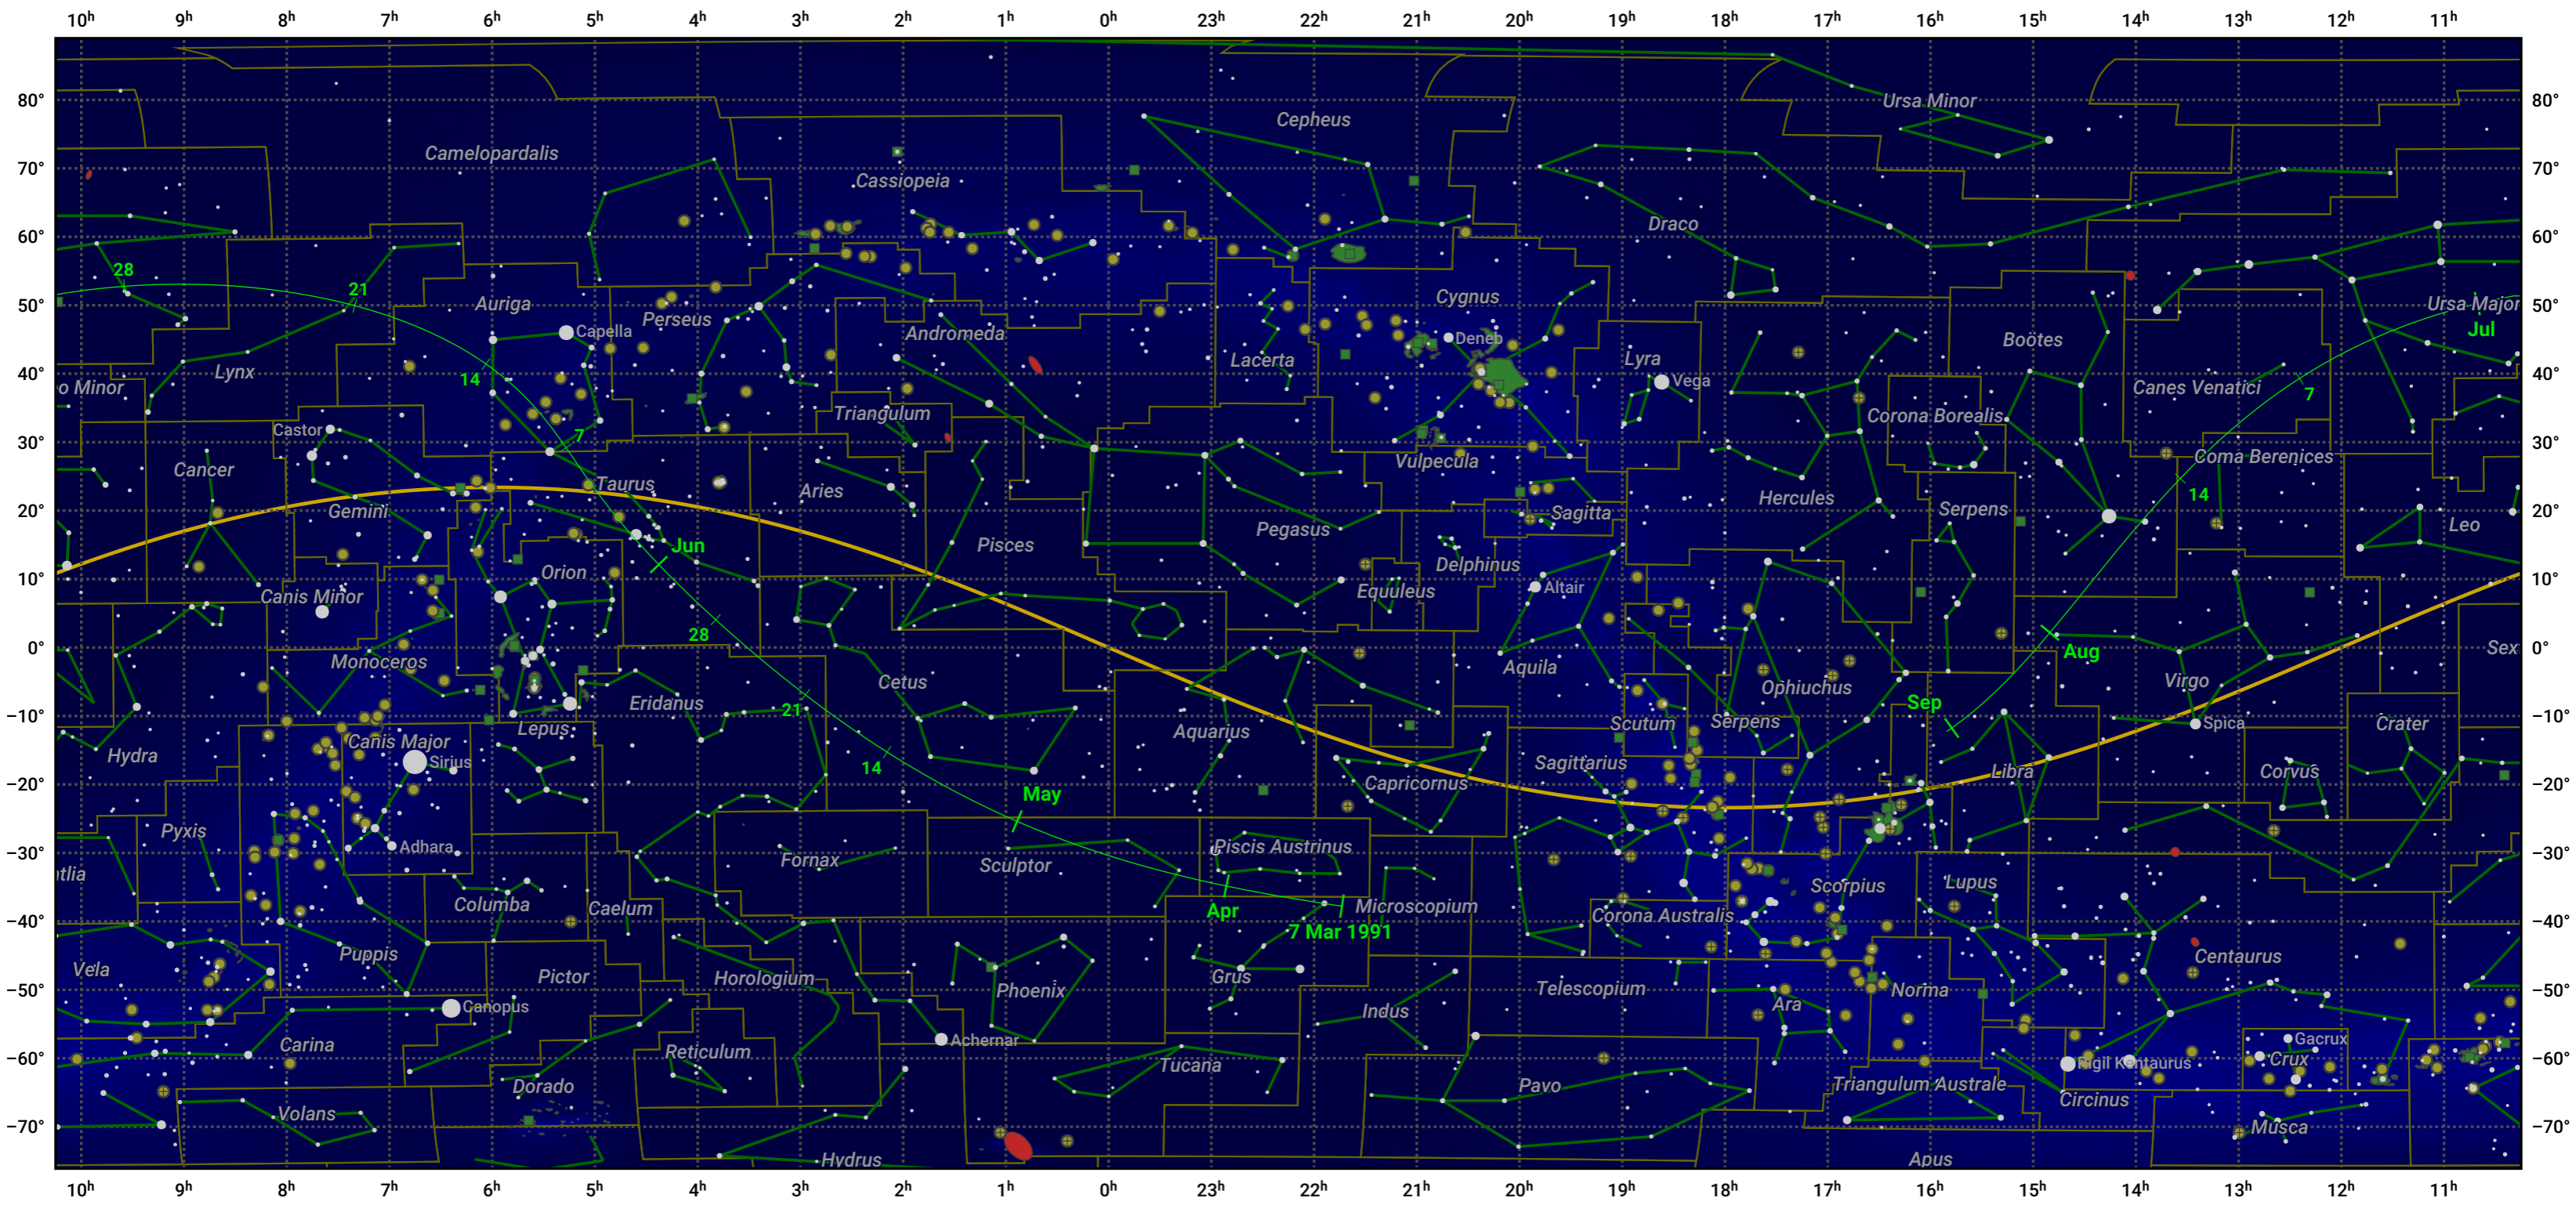

The path of 96P/Machholz starting on 7 Mar 1991

© Dominic Ford 2011–2024. Date markers placed at midnight UTC. Downloaded from <https://in-the-sky.org>

Date	Mag
1991 Mar 25	19.6
1991 Apr 8	18.5
1991 Apr 19	17.5
1991 Apr 28	16.5
1991 May 1	16.1
1991 May 6	15.4
1991 May 13	14.3
1991 May 19	13.1
1991 May 23	12.0
1991 May 27	10.7
1991 May 30	9.2
1991 Jun 1	7.9
1991 Jun 3	6.1
1991 Jun 5	4.5
1991 Jun 8	6.3
1991 Jun 10	7.8
1991 Jun 12	8.9
1991 Jun 15	10.0
1991 Jun 20	11.2
1991 Jun 27	12.2
1991 Jul 1	12.7
1991 Jul 5	13.2
1991 Jul 12	14.3
1991 Jul 19	15.3
1991 Jul 27	16.4
1991 Aug 5	17.4
1991 Aug 16	18.5
1991 Aug 29	19.5
1991 Sep 1	19.8