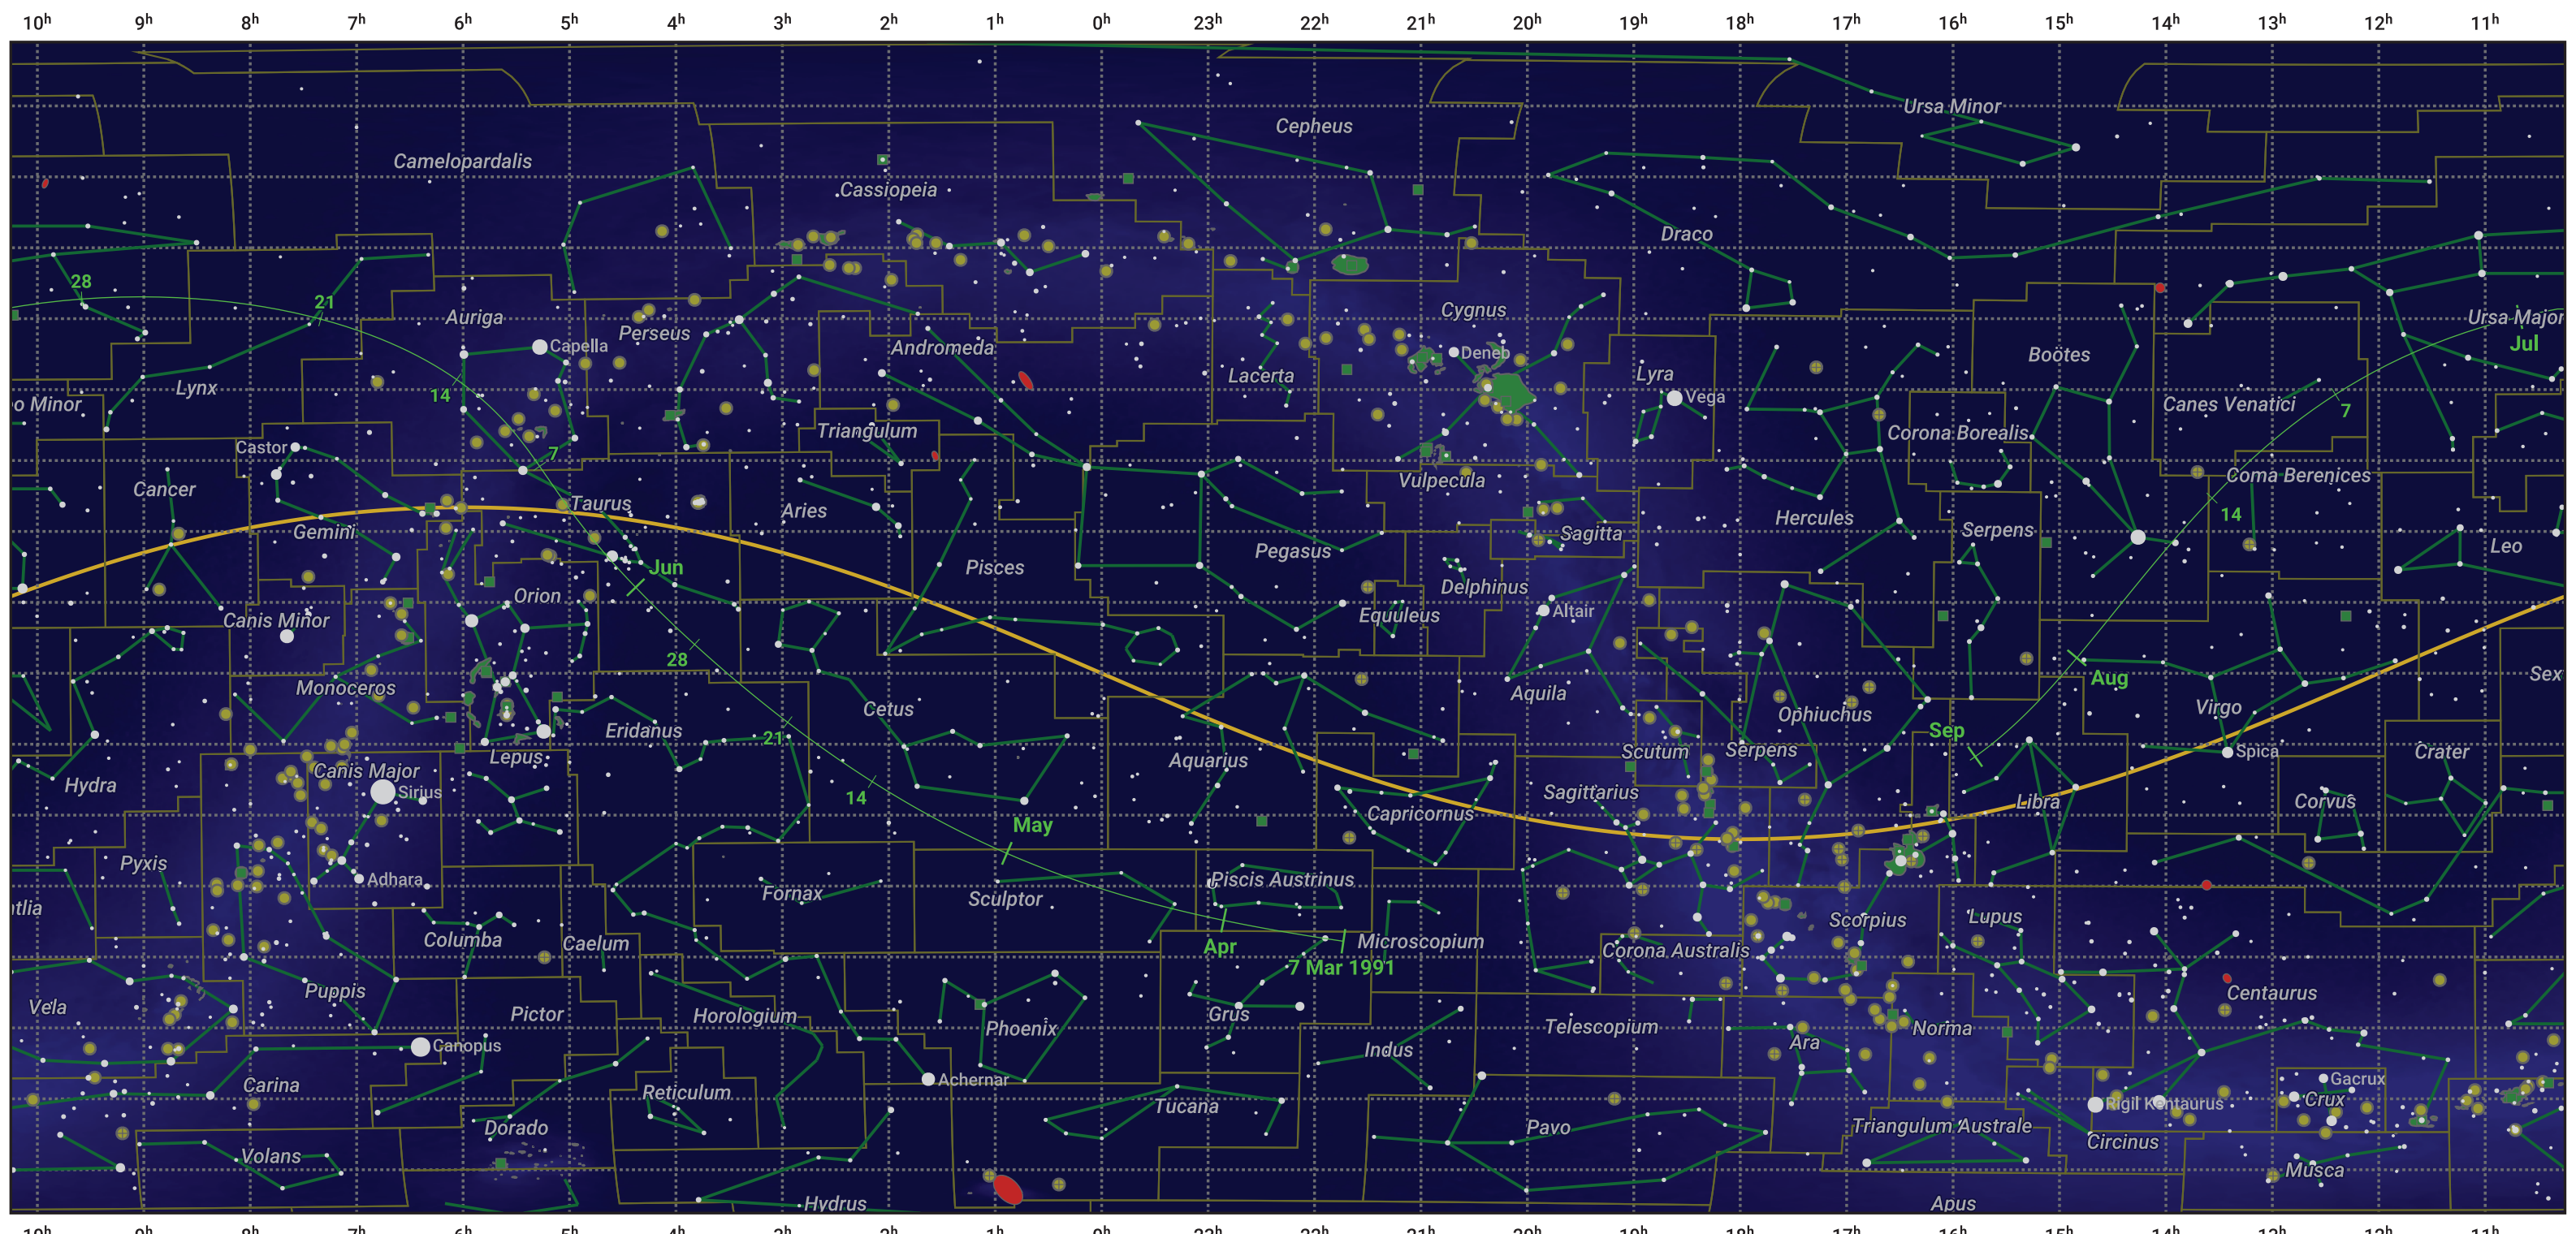

The path of 96P/Machholz starting on 7 Mar 1991

© Dominic Ford 2011–2024. Date markers placed at midnight UTC. Downloaded from <https://in-the-sky.org>

Date	Mag
1991 Mar 25	19.6
1991 Apr 8	18.5
1991 Apr 19	17.5
1991 Apr 28	16.5
1991 May 1	16.1
1991 May 6	15.4
1991 May 13	14.3
1991 May 19	13.1
1991 May 23	12.0
1991 May 27	10.7
1991 May 30	9.2
1991 Jun 1	7.9
1991 Jun 3	6.1
1991 Jun 5	4.5
1991 Jun 8	6.3
1991 Jun 10	7.8
1991 Jun 12	8.9
1991 Jun 15	10.0
1991 Jun 20	11.2
1991 Jun 27	12.2
1991 Jul 1	12.7
1991 Jul 5	13.2
1991 Jul 12	14.3
1991 Jul 19	15.3
1991 Jul 27	16.4
1991 Aug 5	17.4
1991 Aug 16	18.5
1991 Aug 29	19.5
1991 Sep 1	19.8