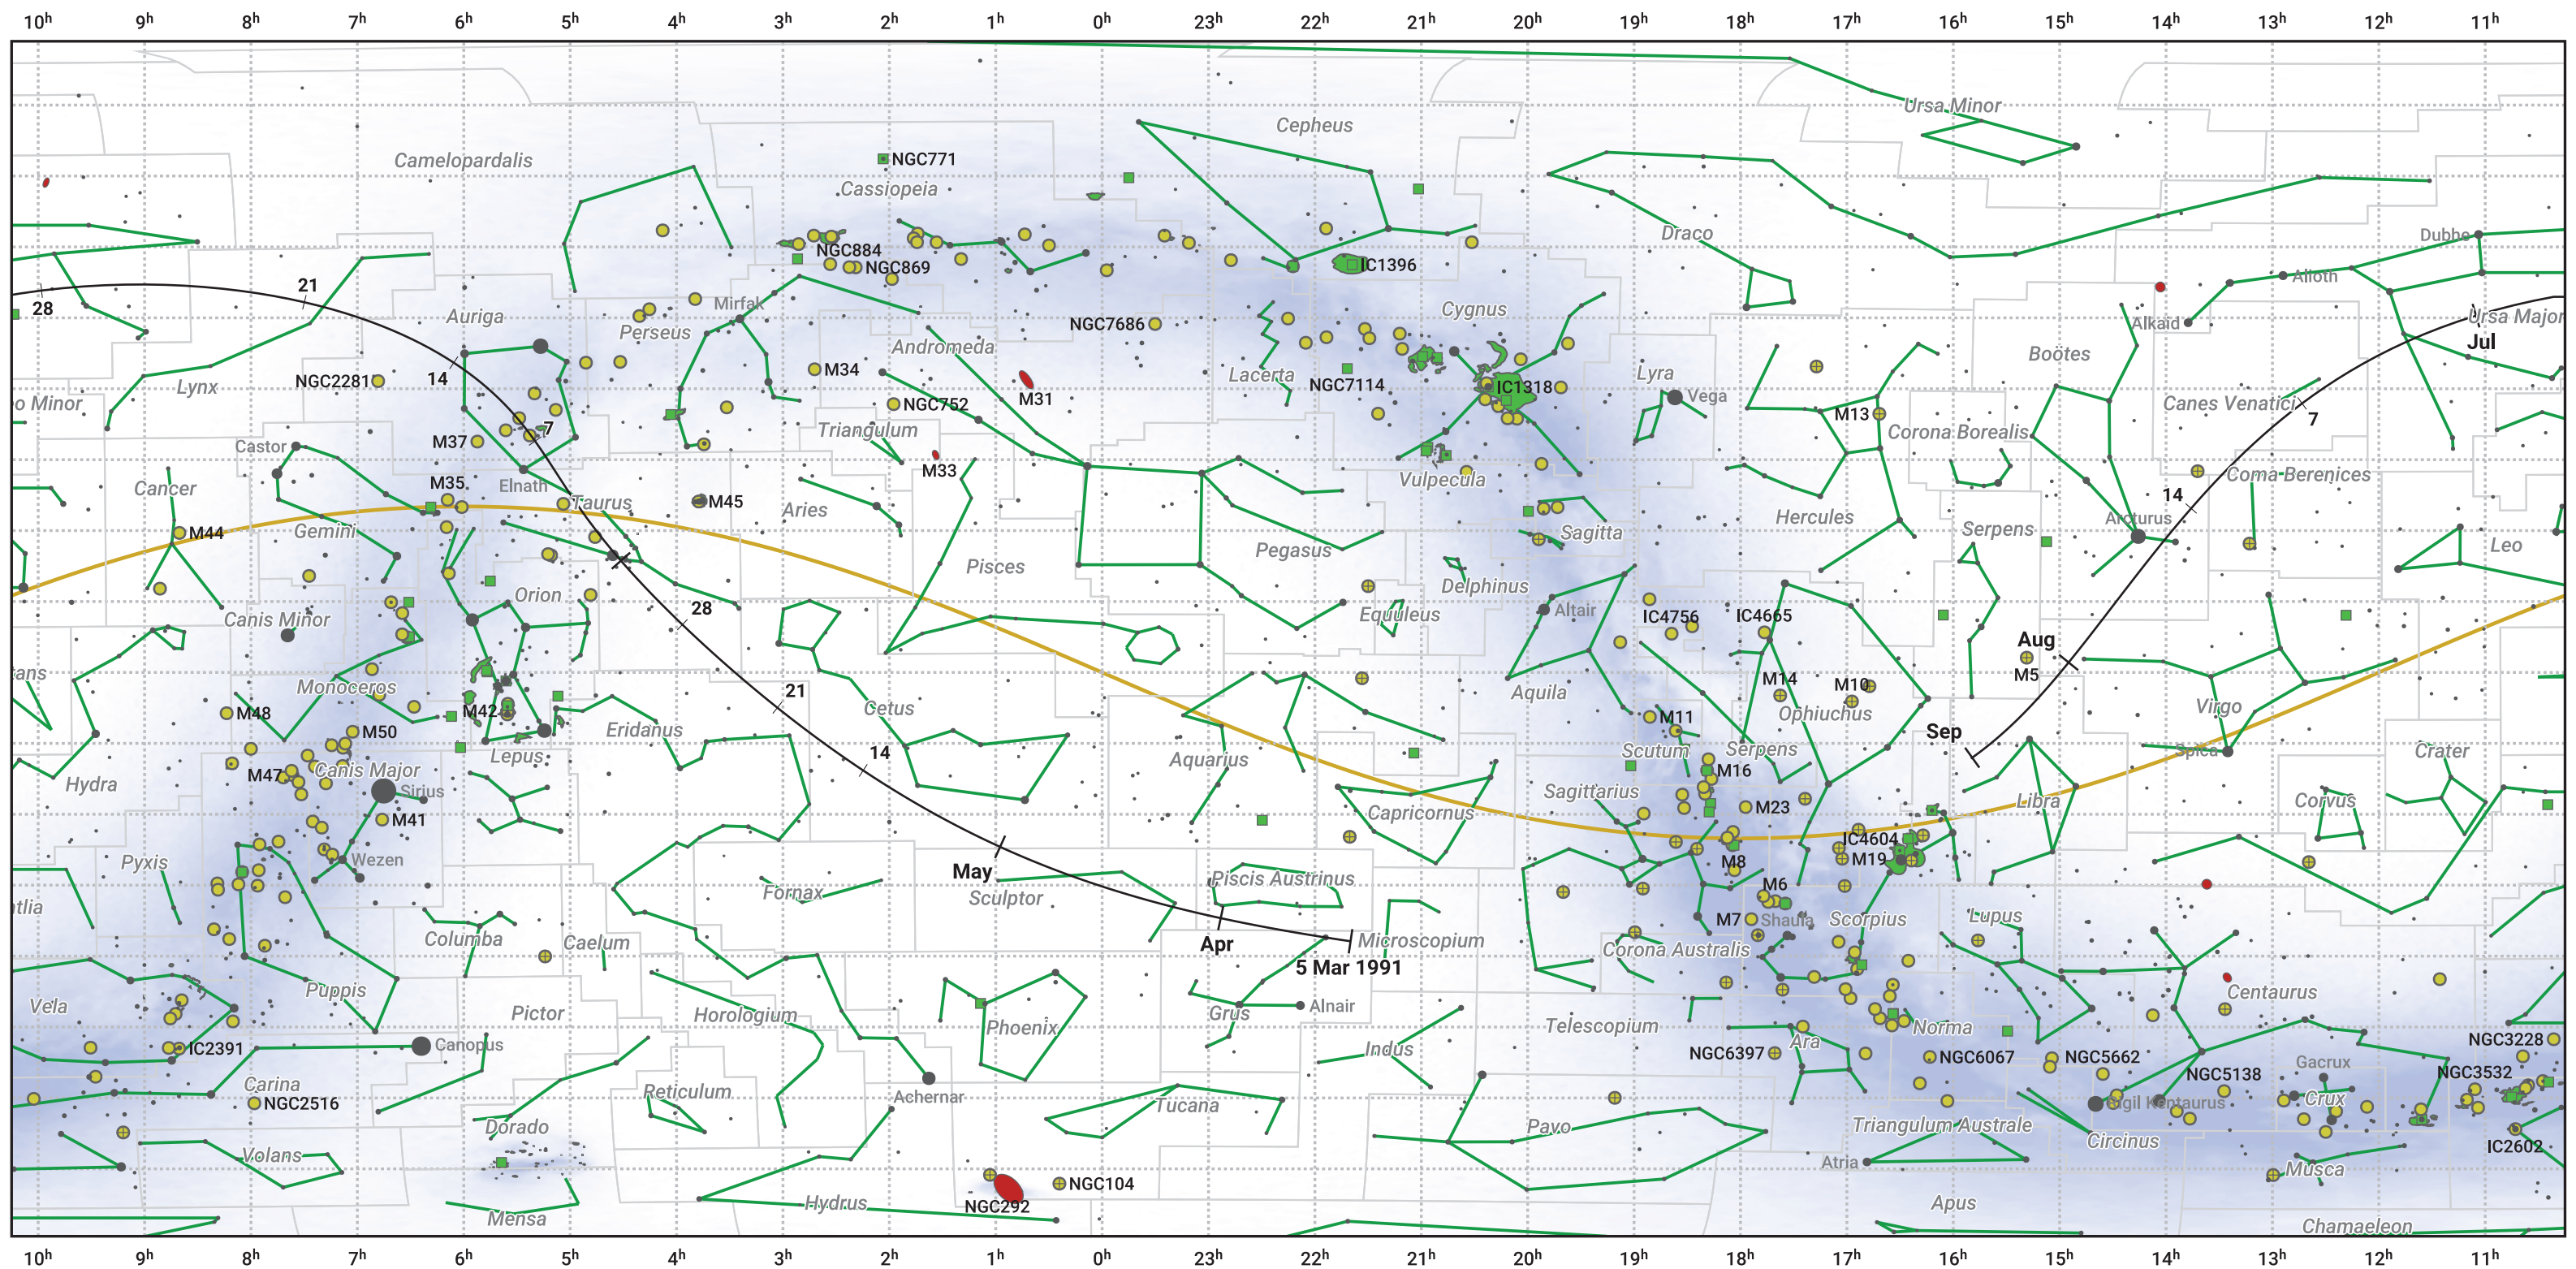

The path of 96P/Machholz starting on 5 Mar 1991

© Dominic Ford 2011–2024. Date markers placed at midnight UTC. Downloaded from <https://in-the-sky.org>

Magnitude scale: -5.0   •4.0   •3.0   •2.0   •1.0   ●0.0   ●-1.0   ●-2.0

— Ecliptic Plane

● Galaxy   ■ Bright nebula   ● Open cluster   ⊕ Globular cluster

Date	Mag
1991 Mar 23	19.6
1991 Apr 6	18.6
1991 Apr 17	17.5
1991 Apr 27	16.4
1991 May 1	15.9
1991 May 5	15.3
1991 May 12	14.2
1991 May 17	13.2
1991 May 22	11.9
1991 May 25	10.8
1991 May 28	9.5
1991 May 30	8.2
1991 Jun 1	6.5
1991 Jun 3	4.7
1991 Jun 6	5.9
1991 Jun 8	7.5
1991 Jun 10	8.7
1991 Jun 13	9.9
1991 Jun 17	10.9
1991 Jun 24	12.0
1991 Jul 1	12.9
1991 Jul 3	13.1
1991 Jul 11	14.3
1991 Jul 18	15.3
1991 Jul 26	16.4
1991 Aug 4	17.4
1991 Aug 15	18.5
1991 Aug 28	19.6
1991 Sep 1	19.8