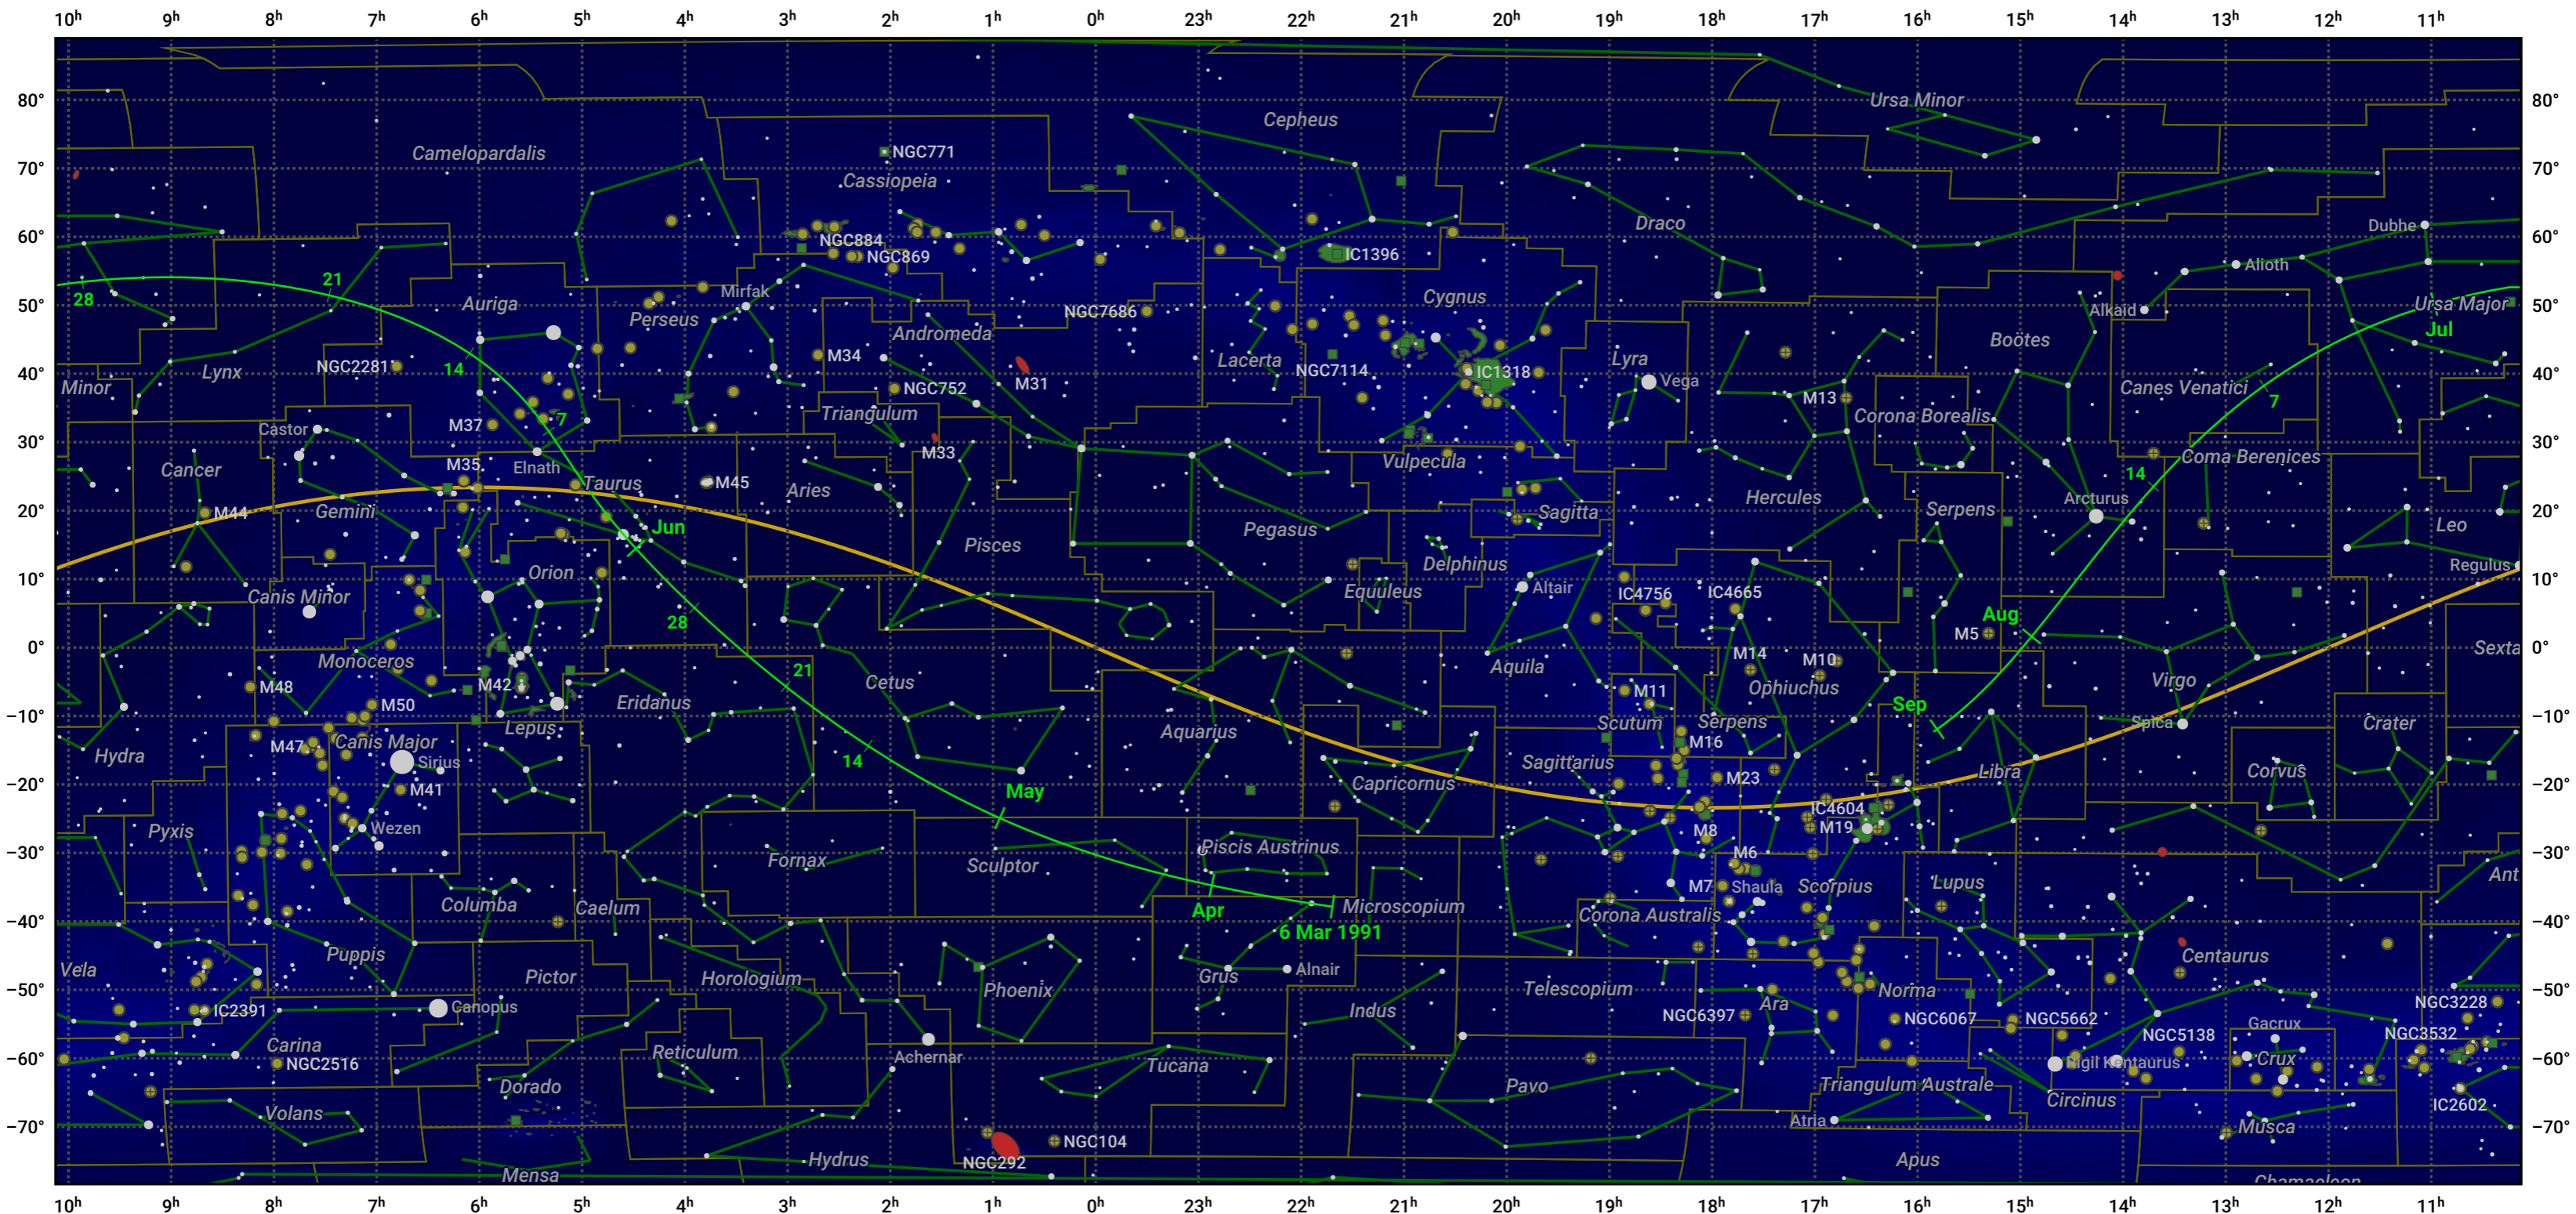

The path of 96P/Machholz starting on 6 Mar 1991

© Dominic Ford 2011–2024. Date markers placed at midnight UTC. Downloaded from <https://in-the-sky.org>

Magnitude scale: 5.0 4.0 3.0 2.0 1.0 0.0 -1.0 -2.0

Ecliptic Plane

Galaxy Bright nebula Open cluster Globular cluster

Date	Mag
1991 Mar 24	19.6
1991 Apr 7	18.5
1991 Apr 18	17.5
1991 Apr 27	16.5
1991 May 1	16.0
1991 May 5	15.4
1991 May 12	14.3
1991 May 18	13.0
1991 May 22	12.0
1991 May 26	10.6
1991 May 29	9.2
1991 May 31	7.8
1991 Jun 2	6.0
1991 Jun 4	4.4
1991 Jun 6	5.5
1991 Jun 8	7.2
1991 Jun 10	8.5
1991 Jun 13	9.7
1991 Jun 17	10.8
1991 Jun 23	11.8
1991 Jul 1	12.8
1991 Jul 2	13.0
1991 Jul 10	14.1
1991 Jul 17	15.1
1991 Jul 25	16.2
1991 Aug 3	17.3
1991 Aug 13	18.3
1991 Aug 25	19.3
1991 Sep 1	19.8