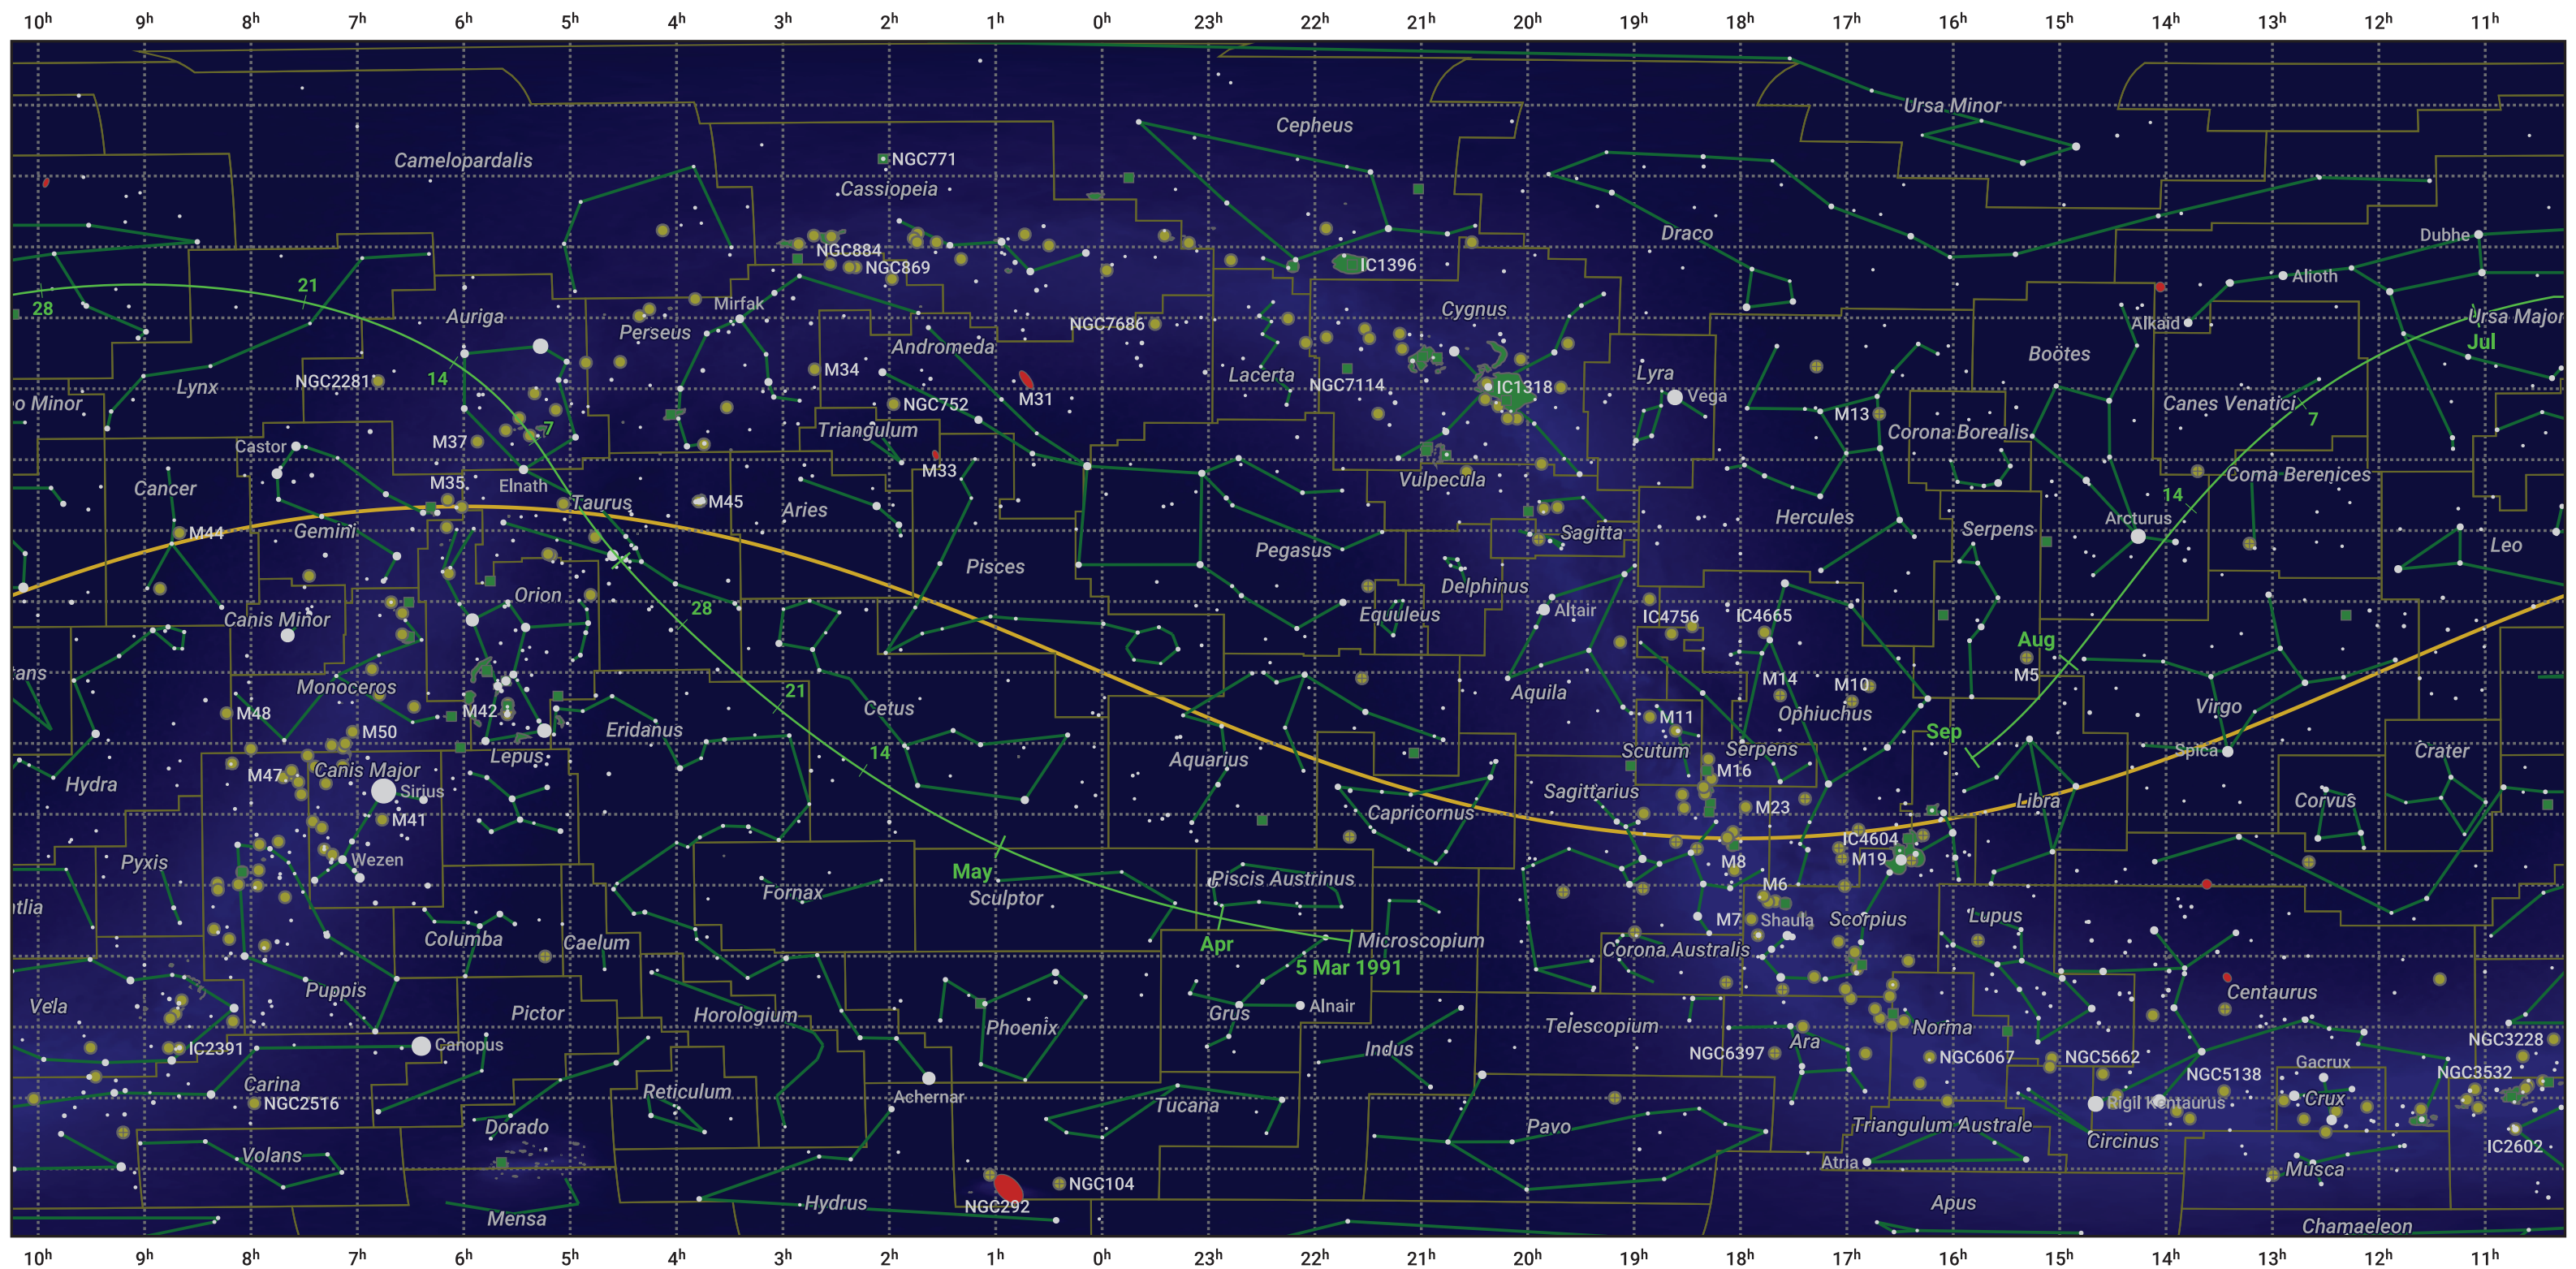

The path of 96P/Machholz starting on 5 Mar 1991

© Dominic Ford 2011–2024. Date markers placed at midnight UTC. Downloaded from <https://in-the-sky.org>

Magnitude scale: -5.0 -4.0 -3.0 -2.0 -1.0 0.0 -1.0 -2.0

Ecliptic Plane

Galaxy Bright nebula Open cluster Globular cluster

Date	Mag
1991 Mar 23	19.6
1991 Apr 6	18.6
1991 Apr 17	17.5
1991 Apr 27	16.4
1991 May 1	15.9
1991 May 5	15.3
1991 May 12	14.2
1991 May 17	13.2
1991 May 22	11.9
1991 May 25	10.8
1991 May 28	9.5
1991 May 30	8.2
1991 Jun 1	6.5
1991 Jun 3	4.7
1991 Jun 6	5.9
1991 Jun 8	7.5
1991 Jun 10	8.7
1991 Jun 13	9.9
1991 Jun 17	10.9
1991 Jun 24	12.0
1991 Jul 1	12.9
1991 Jul 3	13.1
1991 Jul 11	14.3
1991 Jul 18	15.3
1991 Jul 26	16.4
1991 Aug 4	17.4
1991 Aug 15	18.5
1991 Aug 28	19.6
1991 Sep 1	19.8