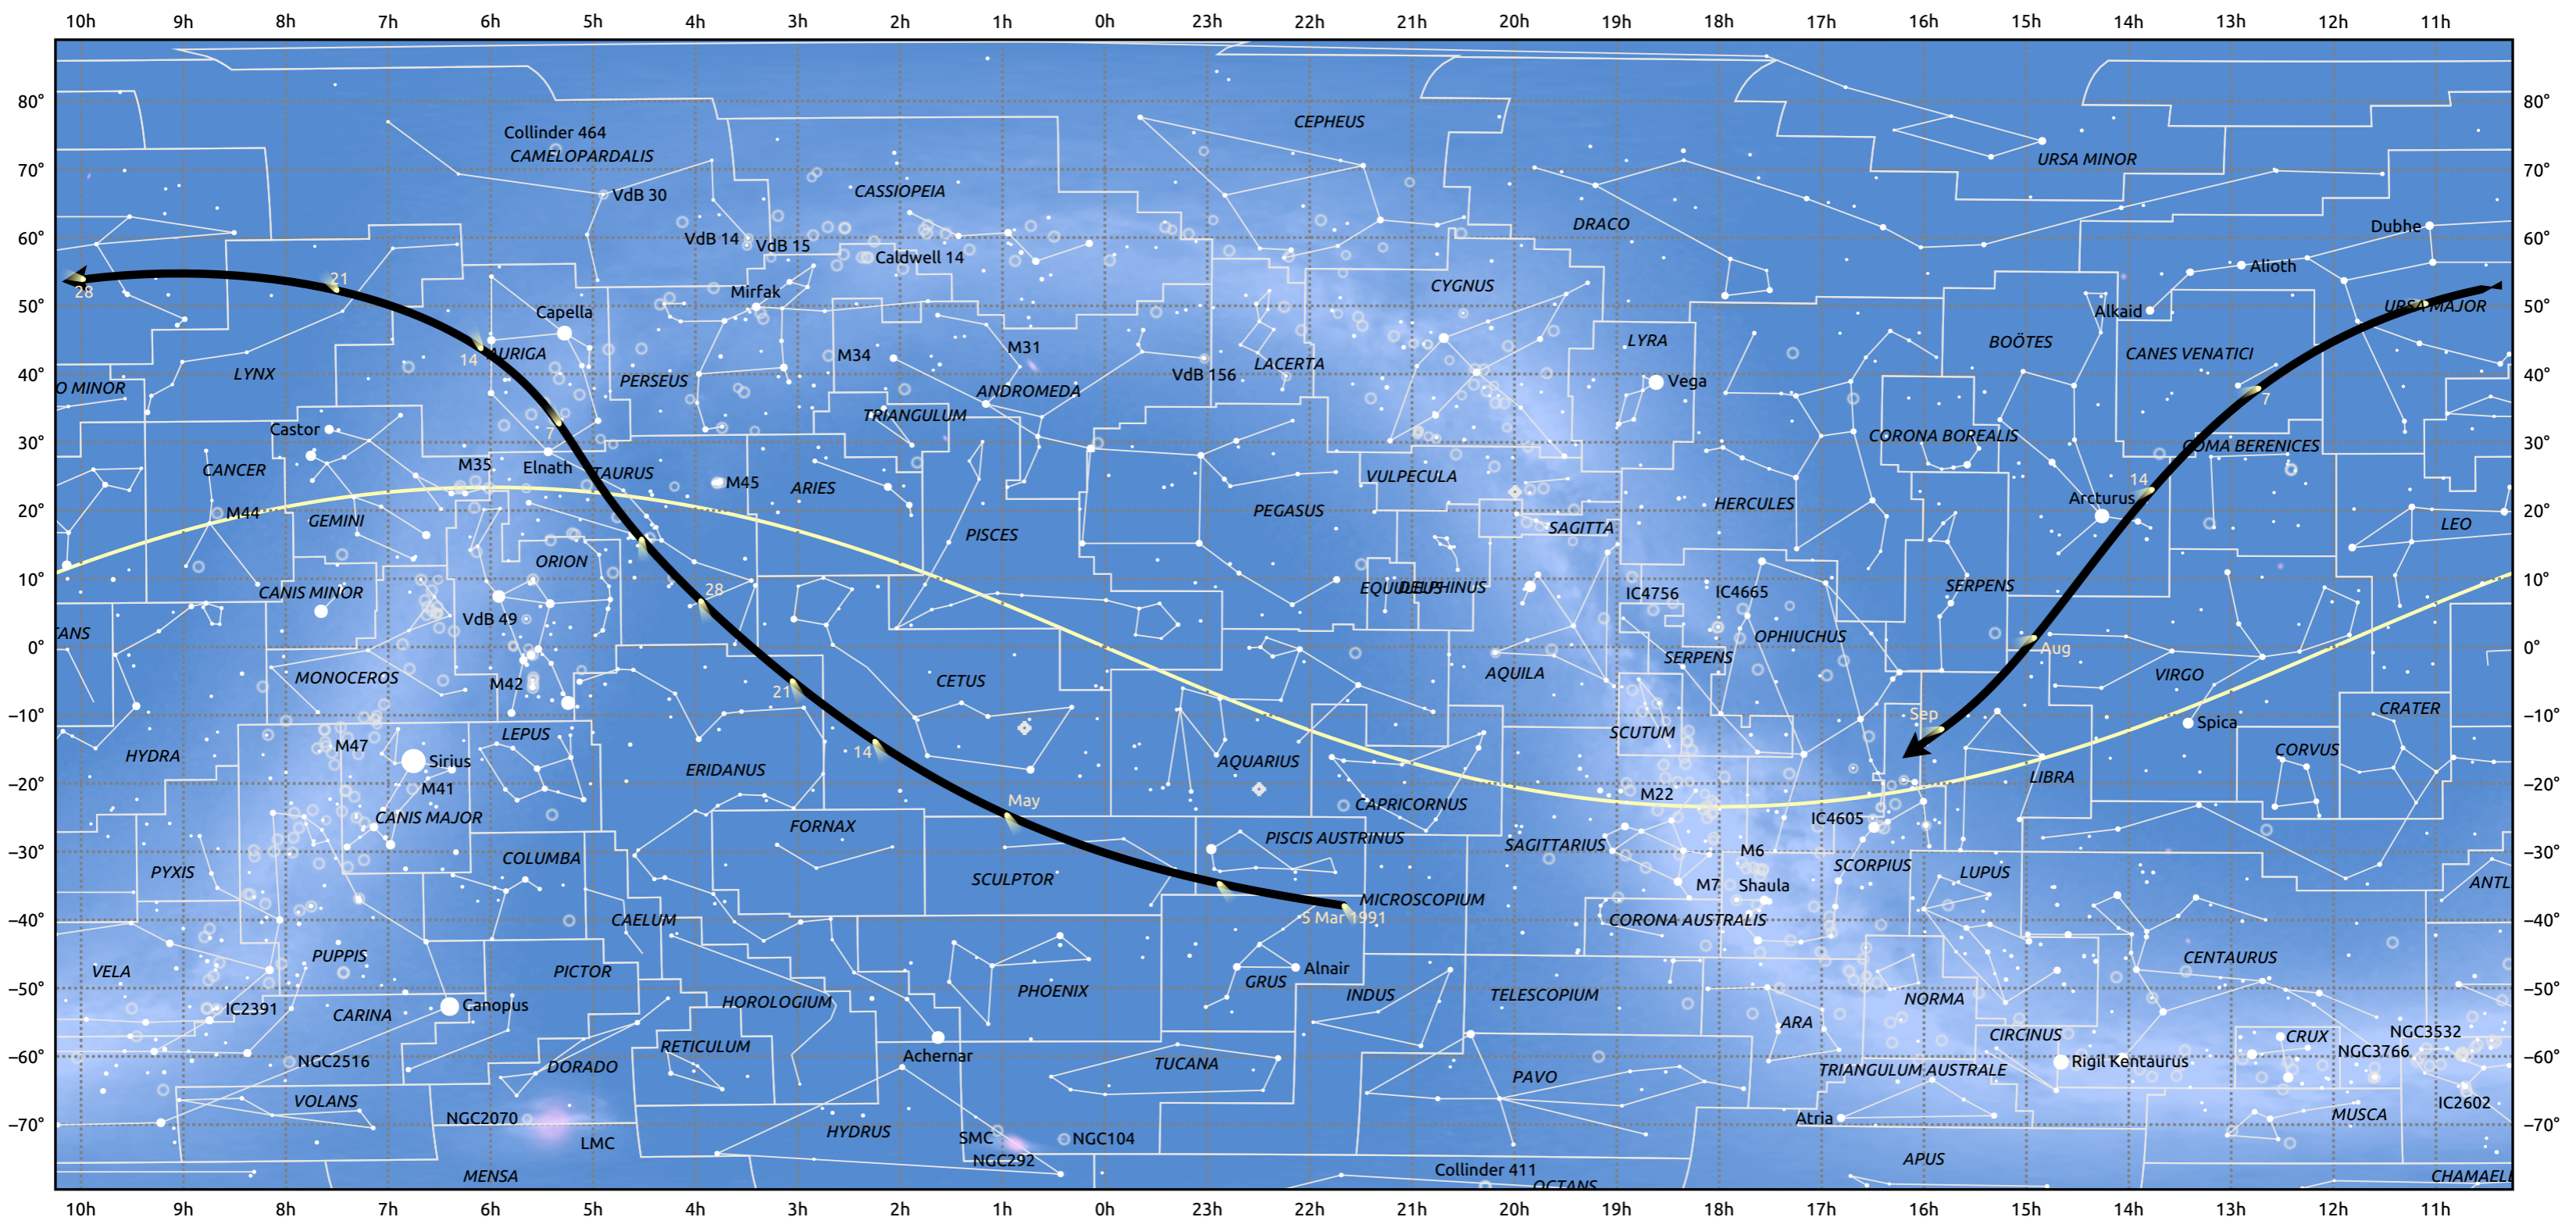

The path of 96P/Machholz starting on 5 Mar 1991

© Dominic Ford 2011–2025. Date markers placed at midnight UTC. Downloaded from <https://in-the-sky.org>

Magnitude scale: • 5.0 • 4.0 • 3.0 • 2.0 • 1.0 • 0.0 • -1.0 • -2.0

— Ecliptic Plane

Galaxy Bright nebula Open cluster Globular cluster Planetary nebula

Date	Mag
1991 Mar 23	19.6
1991 Apr 6	18.6
1991 Apr 17	17.5
1991 Apr 27	16.4
1991 May 1	15.9
1991 May 5	15.3
1991 May 12	14.2
1991 May 17	13.2
1991 May 22	11.9
1991 May 25	10.8
1991 May 28	9.4
1991 May 30	8.2
1991 Jun 1	6.5
1991 Jun 3	4.7
1991 Jun 6	5.9
1991 Jun 8	7.6
1991 Jun 10	8.7
1991 Jun 13	9.9
1991 Jun 17	10.9
1991 Jun 24	12.0
1991 Jul 1	12.9
1991 Jul 3	13.1
1991 Jul 11	14.3
1991 Jul 18	15.3
1991 Jul 26	16.4
1991 Aug 4	17.4
1991 Aug 15	18.5
1991 Aug 28	19.6
1991 Sep 1	19.8