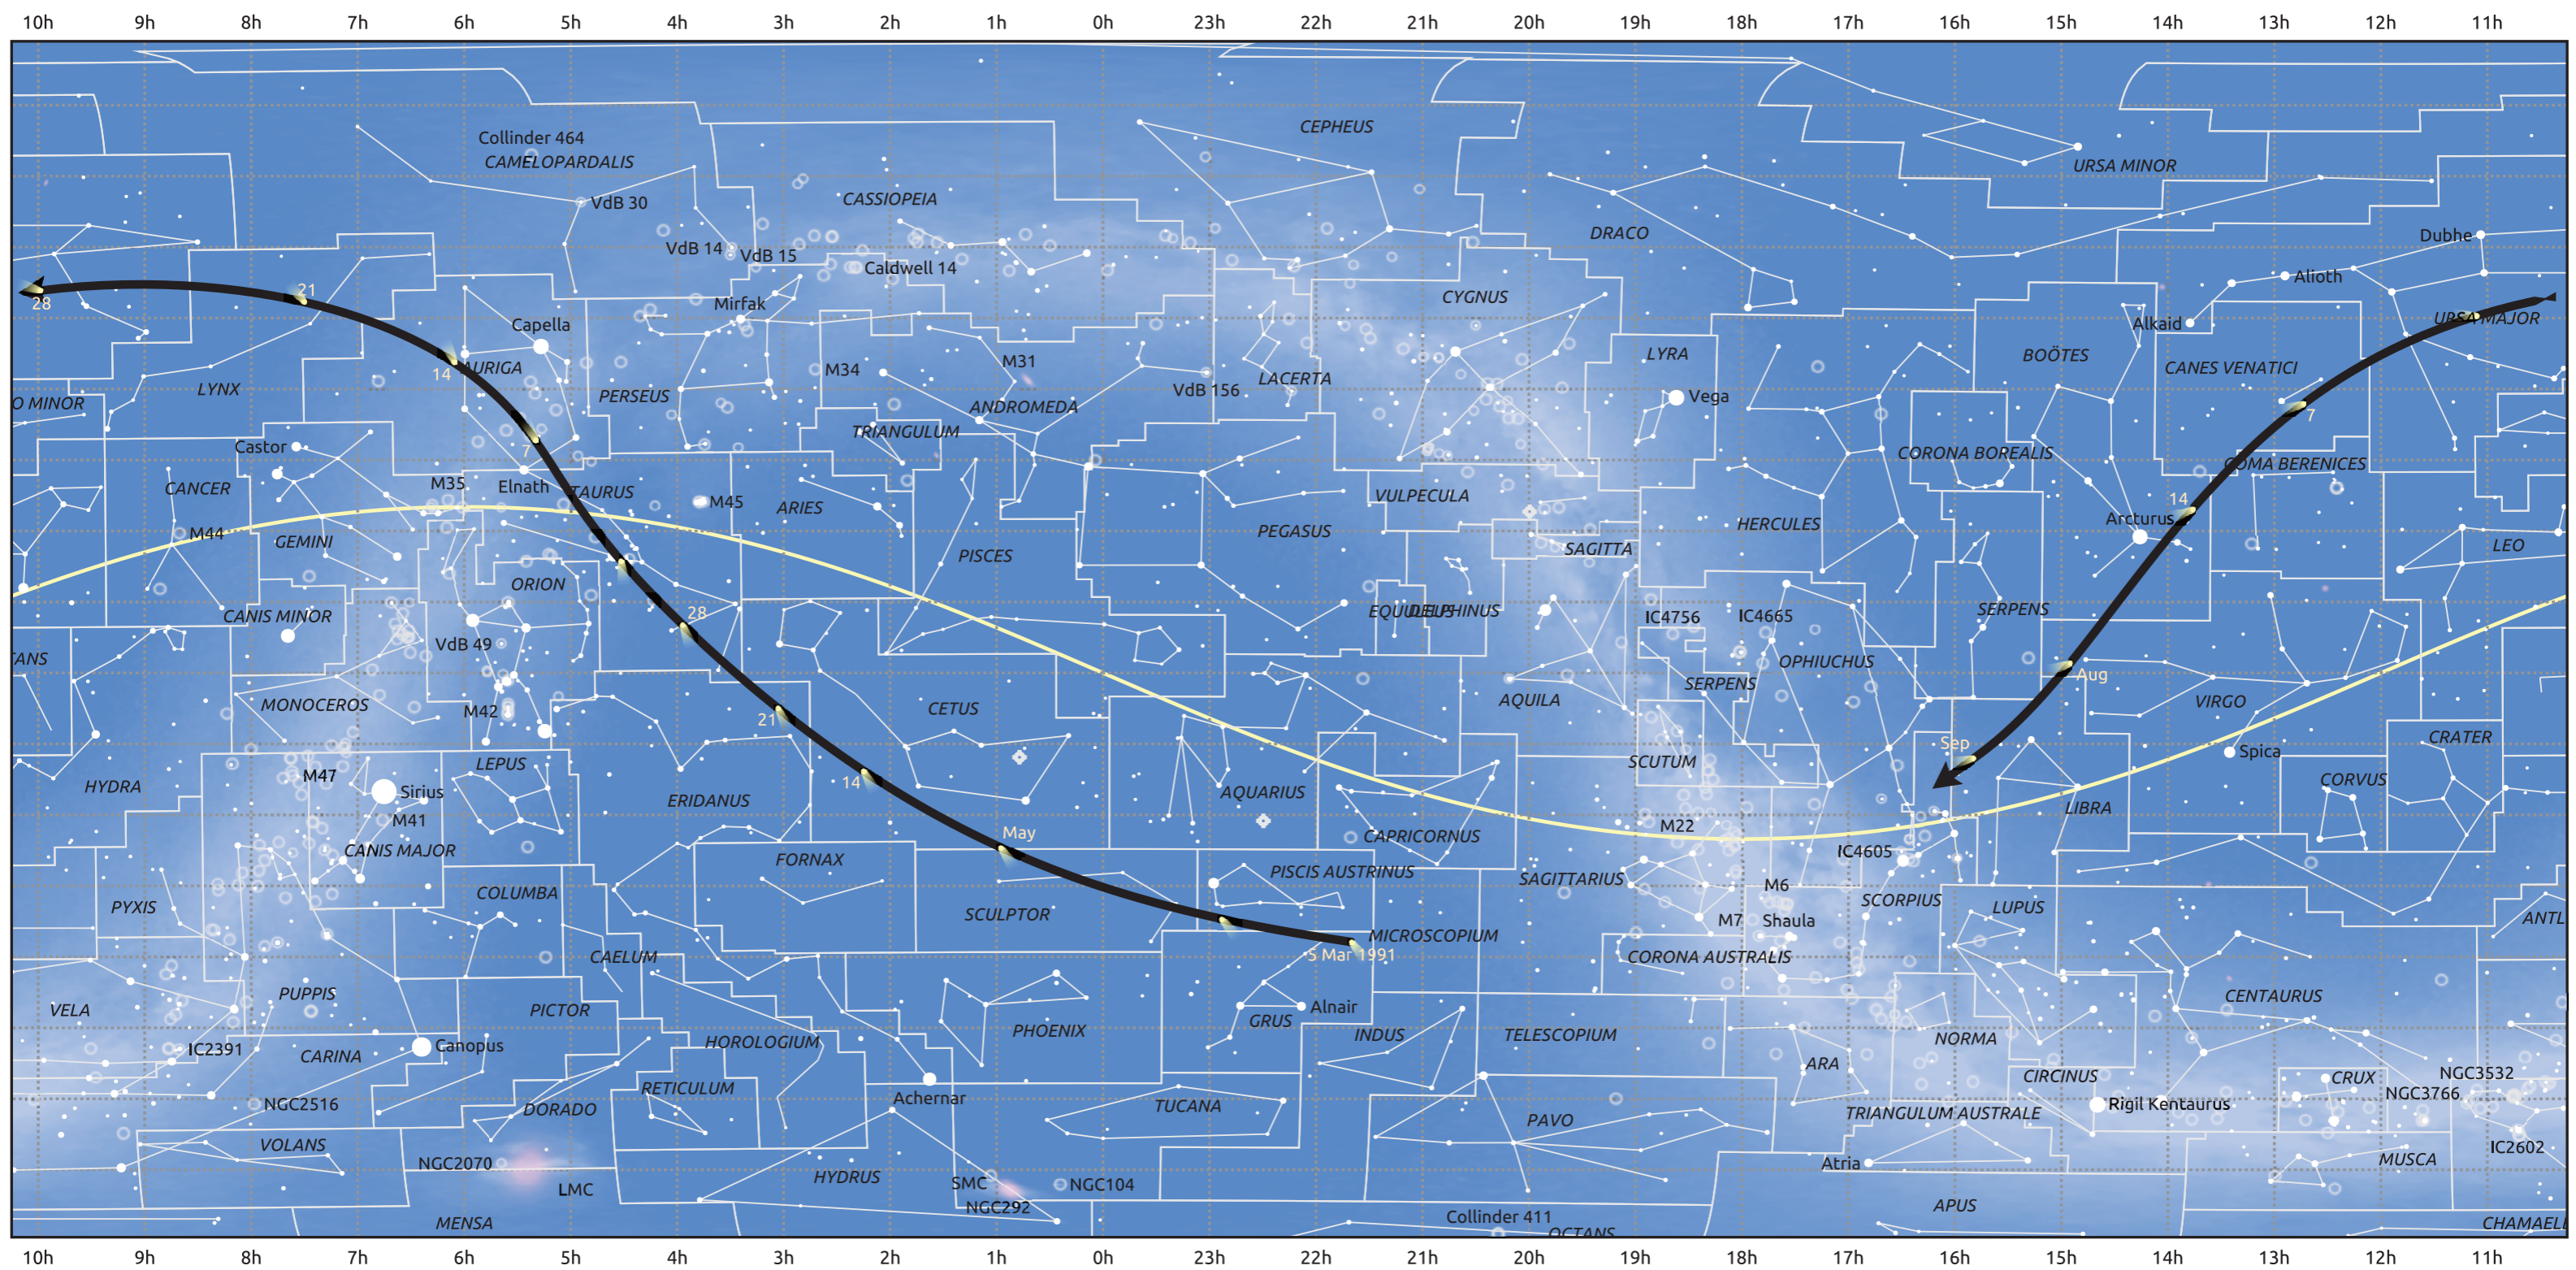

# The path of 96P/Machholz starting on 5 Mar 1991

© Dominic Ford 2011–2025. Date markers placed at midnight UTC. Downloaded from <https://in-the-sky.org>

Magnitude scale: • -5.0 • -4.0 • -3.0 • -2.0 • -1.0 • 0.0 • -1.0 • -2.0

— Ecliptic Plane

Galaxy    Bright nebula    Open cluster    Globular cluster    Planetary nebula

Date	Mag
1991 Mar 23	19.6
1991 Apr 6	18.6
1991 Apr 17	17.5
1991 Apr 27	16.4
1991 May 1	15.9
1991 May 5	15.3
1991 May 12	14.2
1991 May 17	13.2
1991 May 22	11.9
1991 May 25	10.8
1991 May 28	9.4
1991 May 30	8.2
1991 Jun 1	6.5
1991 Jun 3	4.7
1991 Jun 6	5.9
1991 Jun 8	7.6
1991 Jun 10	8.7
1991 Jun 13	9.9
1991 Jun 17	10.9
1991 Jun 24	12.0
1991 Jul 1	12.9
1991 Jul 3	13.1
1991 Jul 11	14.3
1991 Jul 18	15.3
1991 Jul 26	16.4
1991 Aug 4	17.4
1991 Aug 15	18.5
1991 Aug 28	19.6
1991 Sep 1	19.8