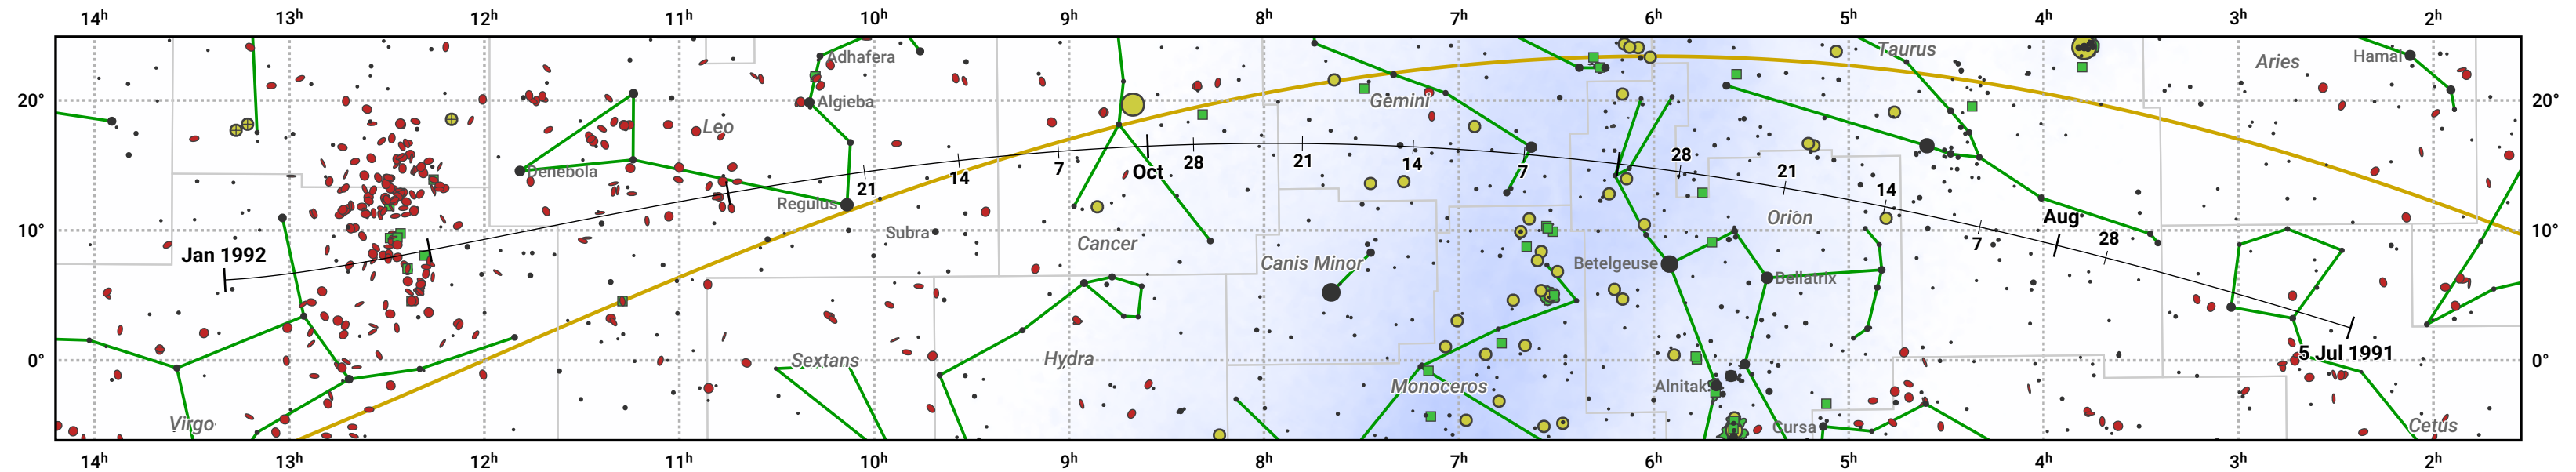

The path of 46P/Wirtanen starting on 5 Jul 1991

© Dominic Ford 2011–2024. Date markers placed at midnight UTC. Downloaded from <https://in-the-sky.org>

Magnitude scale: ● 6.0 ● 5.0 ● 4.0 ● 3.0 ● 2.0 ● 1.0 ● 0.0

— Ecliptic Plane

● Galaxy ■ Bright nebula ● Open cluster ⊕ Globular cluster

Date	Mag
1991 Jul 24	11.9
1991 Aug 12	10.8
1991 Sep 1	9.9
1991 Sep 3	9.8
1991 Nov 1	9.7
1991 Dec 1	10.8
1991 Dec 26	11.8
1992 Jan 1	12.1