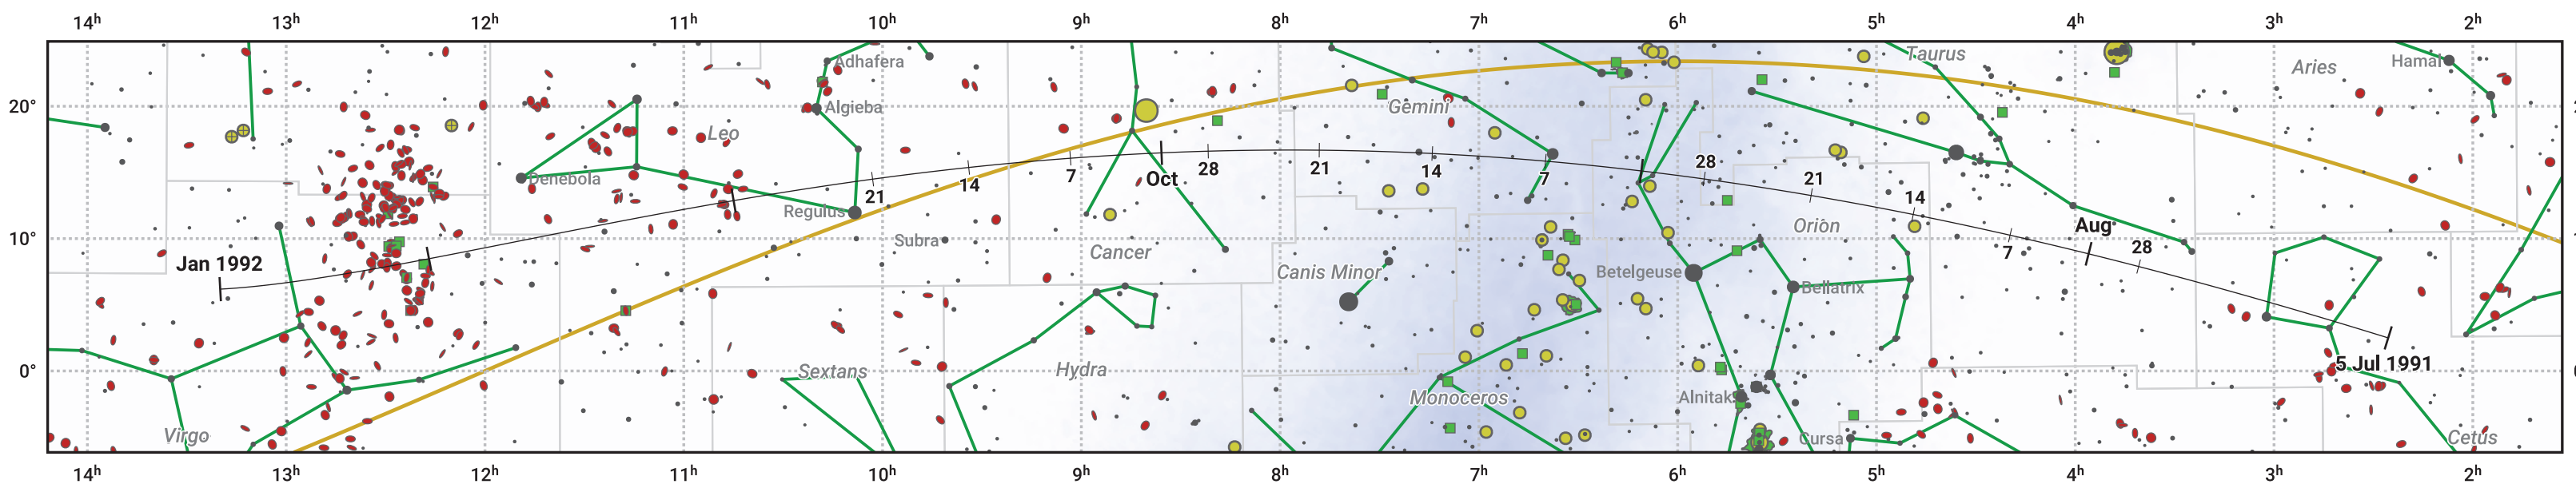

The path of 46P/Wirtanen starting on 5 Jul 1991

© Dominic Ford 2011–2024. Date markers placed at midnight UTC. Downloaded from <https://in-the-sky.org>

Magnitude scale: -6.0 -5.0 -4.0 -3.0 -2.0 -1.0 0.0

Ecliptic Plane

Galaxy
 Bright nebula
 Open cluster

+
 Globular cluster

Date	Mag
1991 Jul 24	11.9
1991 Aug 12	10.8
1991 Sep 1	9.9
1991 Sep 3	9.8
1991 Nov 1	9.7
1991 Dec 1	10.8
1991 Dec 26	11.8
1992 Jan 1	12.1