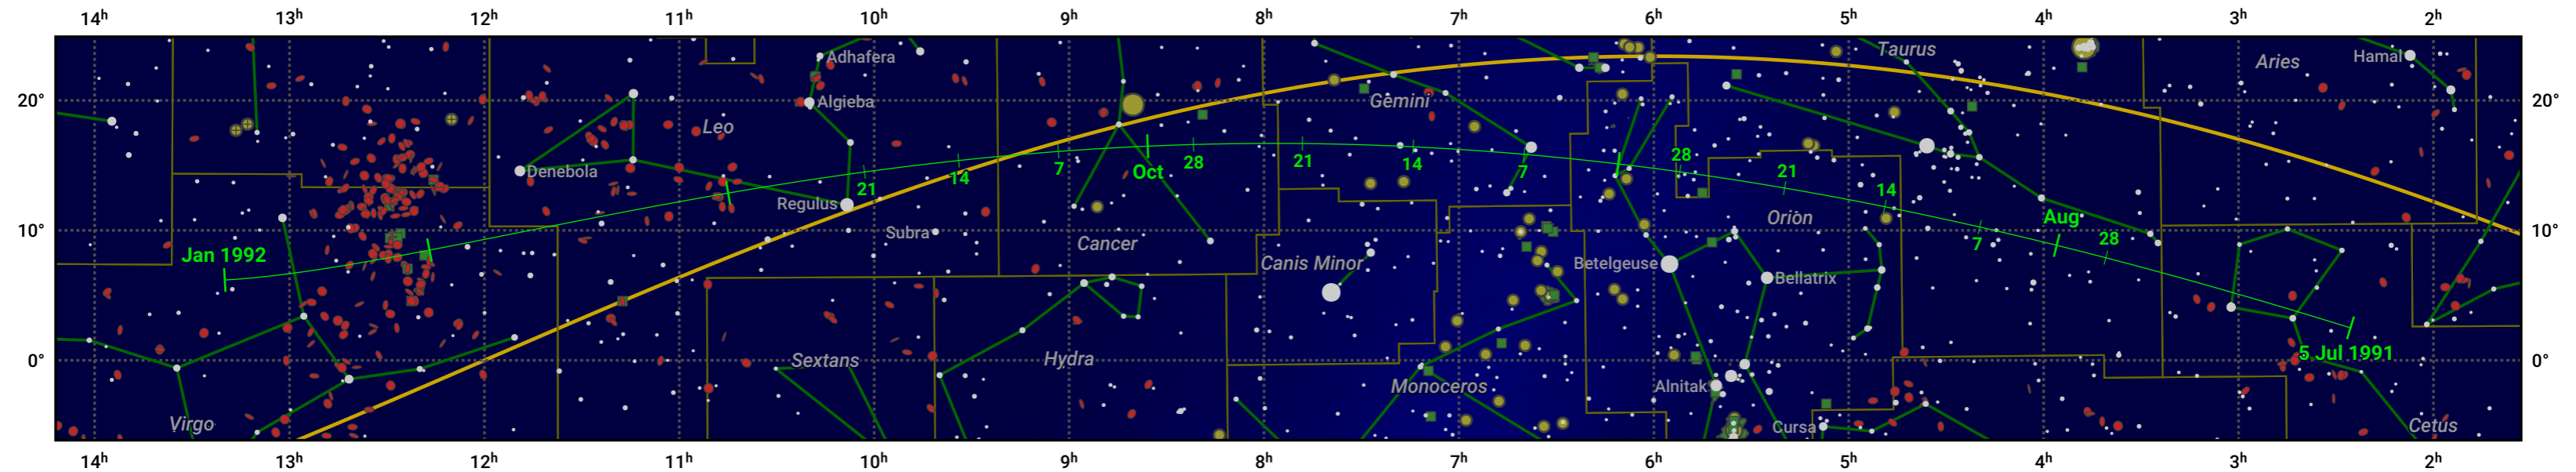

# The path of 46P/Wirtanen starting on 5 Jul 1991

© Dominic Ford 2011–2024. Date markers placed at midnight UTC. Downloaded from <https://in-the-sky.org>

Magnitude scale:  6.0  5.0  4.0  3.0  2.0  1.0  0.0

Ecliptic Plane

Galaxy   
  Bright nebula   
  Open cluster   
  Globular cluster

Date	Mag
1991 Jul 24	11.9
1991 Aug 12	10.8
1991 Sep 1	9.9
1991 Sep 3	9.8
1991 Nov 1	9.7
1991 Dec 1	10.8
1991 Dec 26	11.8
1992 Jan 1	12.1