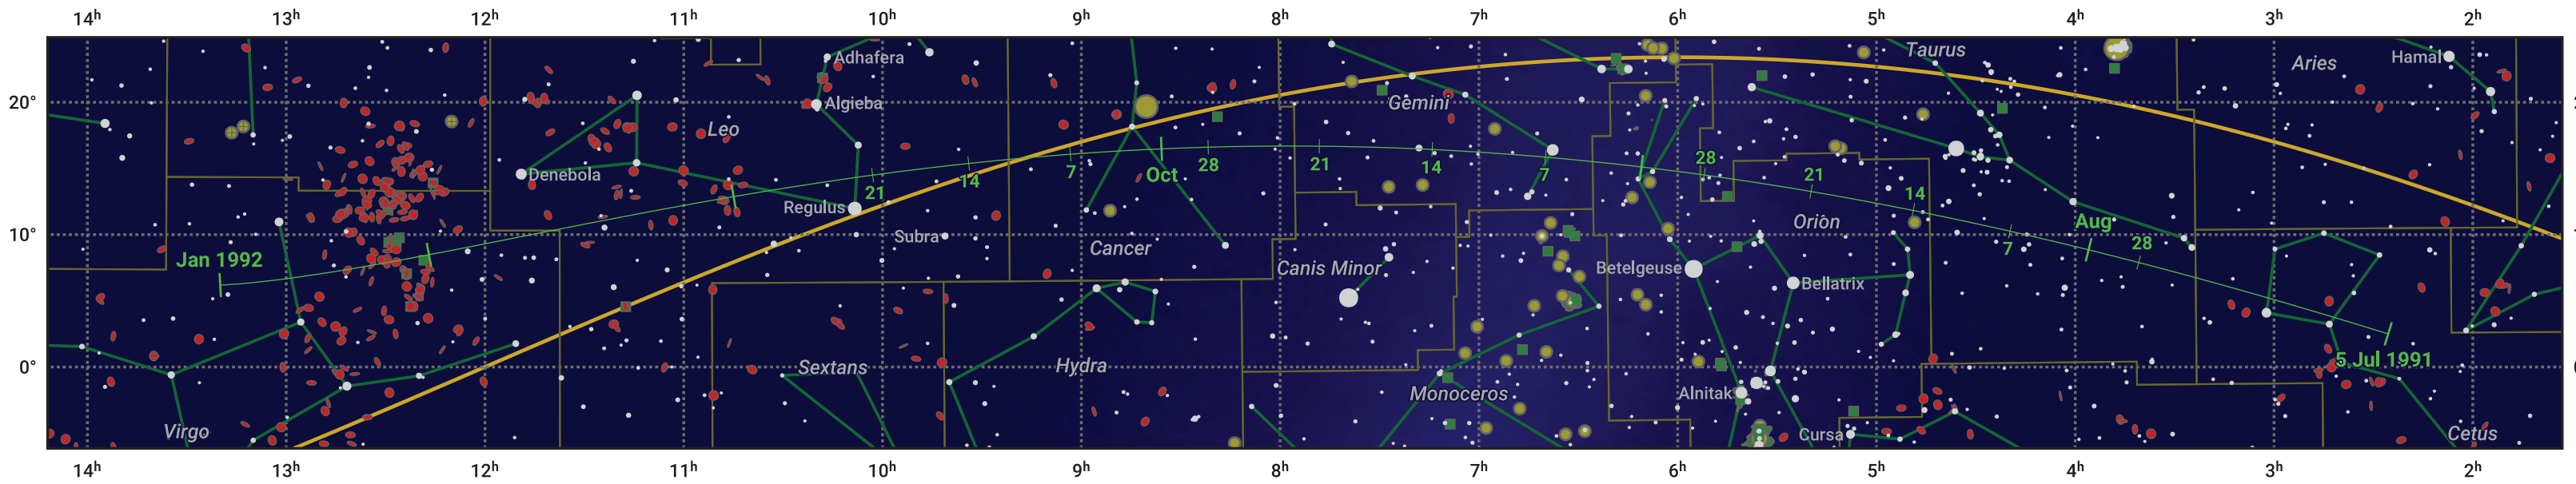

The path of 46P/Wirtanen starting on 5 Jul 1991

© Dominic Ford 2011–2024. Date markers placed at midnight UTC. Downloaded from <https://in-the-sky.org>

Magnitude scale: -6.0 -5.0 -4.0 -3.0 -2.0 -1.0 0.0

Ecliptic Plane

Galaxy
 Bright nebula
 Open cluster
 Globular cluster

Date	Mag
1991 Jul 24	11.9
1991 Aug 12	10.8
1991 Sep 1	9.9
1991 Sep 3	9.8
1991 Nov 1	9.7
1991 Dec 1	10.8
1991 Dec 26	11.8
1992 Jan 1	12.1