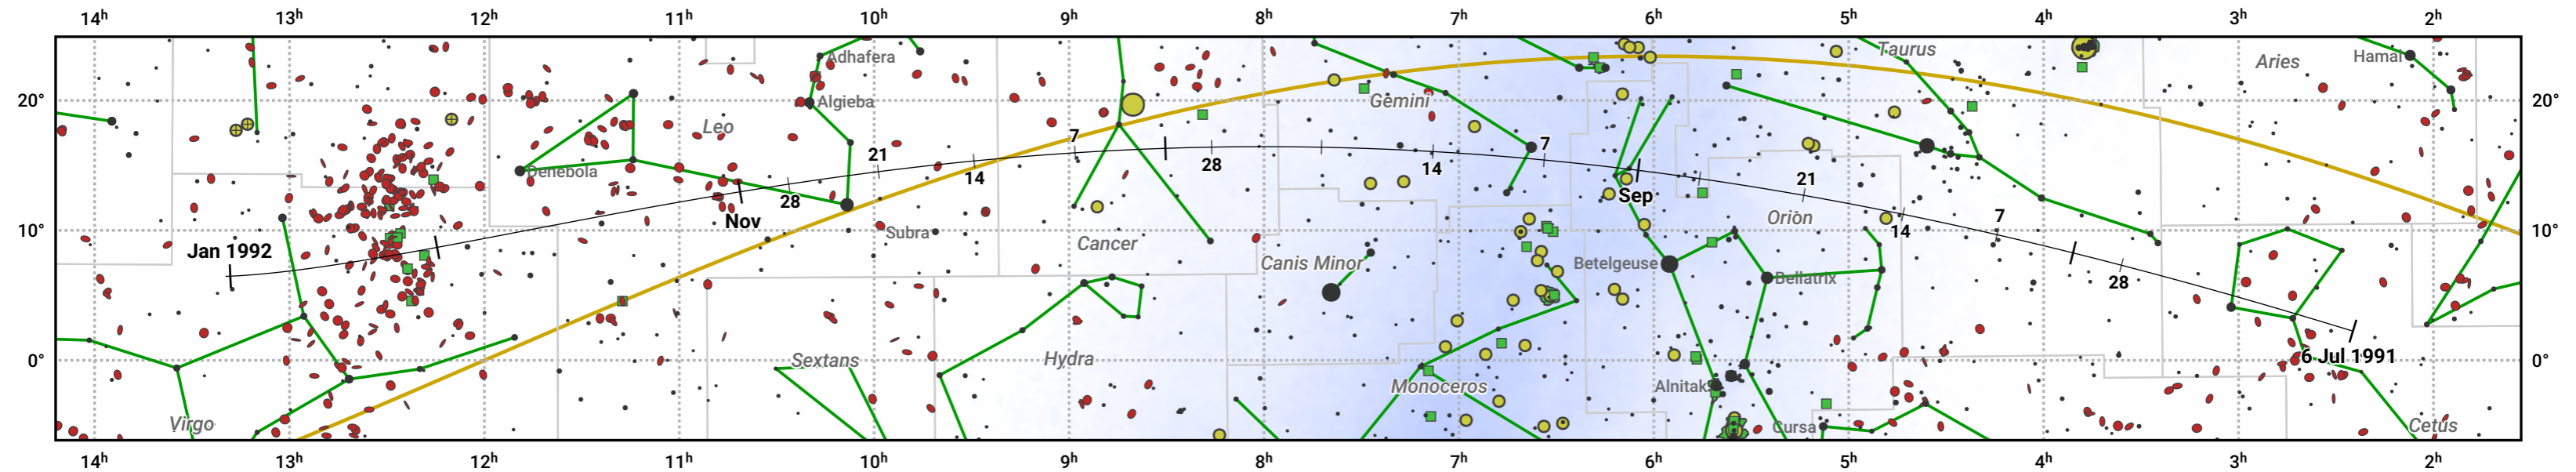

The path of 46P/Wirtanen starting on 6 Jul 1991

© Dominic Ford 2011–2024. Date markers placed at midnight UTC. Downloaded from <https://in-the-sky.org>

Magnitude scale: ● 6.0 ● 5.0 ● 4.0 ● 3.0 ● 2.0 ● 1.0 ● 0.0

— Ecliptic Plane

● Galaxy ■ Bright nebula ● Open cluster ⊕ Globular cluster

Date	Mag
1991 Jul 25	11.9
1991 Aug 13	10.8
1991 Sep 1	9.9
1991 Sep 4	9.8
1991 Nov 1	9.6
1991 Dec 3	10.8
1991 Dec 28	11.8
1992 Jan 1	11.9