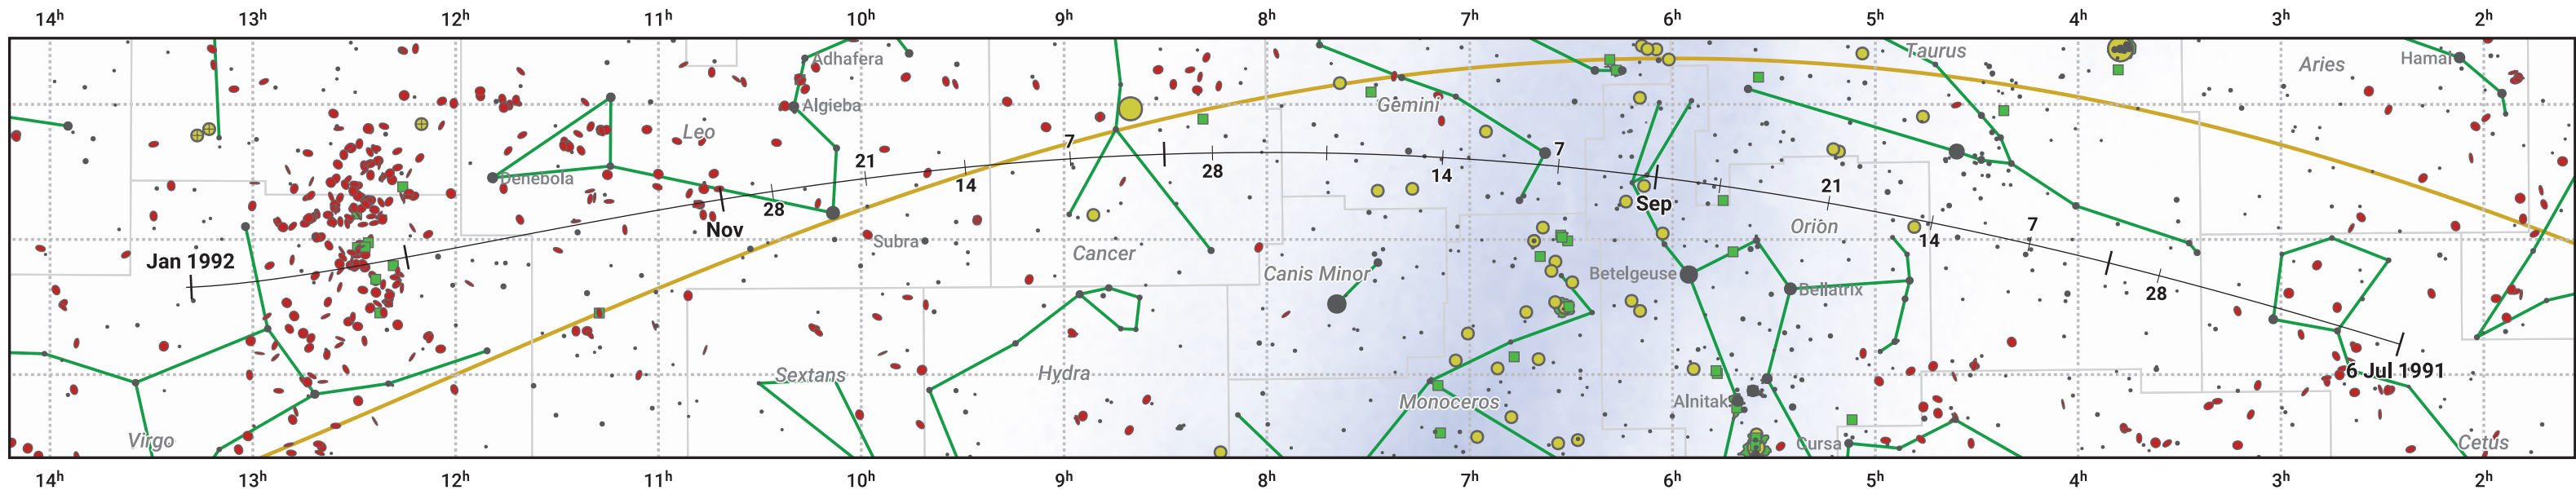

The path of 46P/Wirtanen starting on 6 Jul 1991

© Dominic Ford 2011–2024. Date markers placed at midnight UTC. Downloaded from <https://in-the-sky.org>

Magnitude scale: ● -6.0 ● -5.0 ● -4.0 ● -3.0 ● -2.0 ● -1.0 ● 0.0

— Ecliptic Plane

● Galaxy ■ Bright nebula ● Open cluster ⊕ Globular cluster

Date	Mag
1991 Jul 25	11.9
1991 Aug 13	10.8
1991 Sep 1	9.9
1991 Sep 4	9.8
1991 Nov 1	9.6
1991 Dec 3	10.8
1991 Dec 28	11.8
1992 Jan 1	11.9